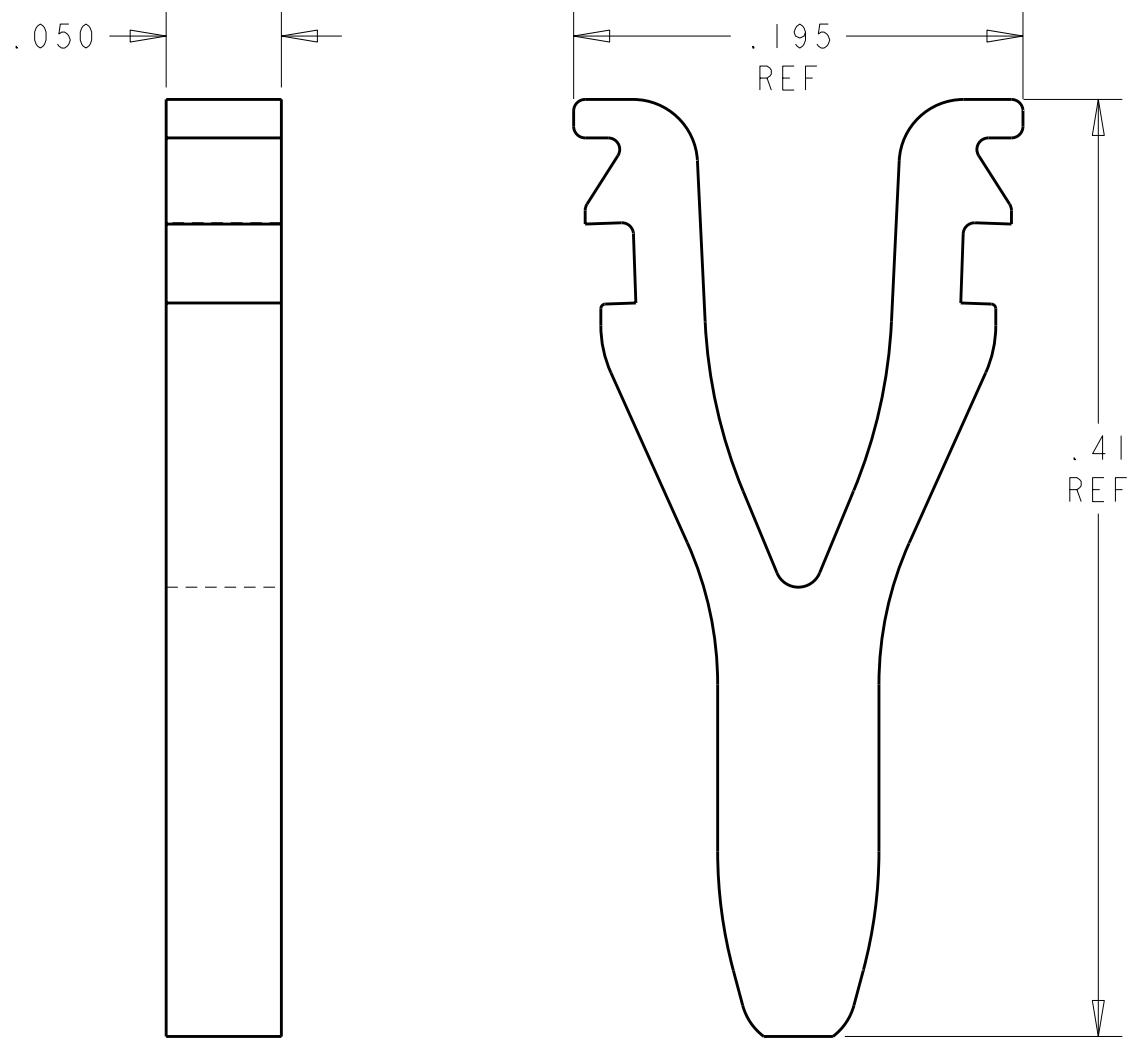

SCALE 6:1

MATERIAL: THERMAL PLASTIC, UL 94 V-0

1600903-1  
PART NUMBER

<small>THIS DRAWING IS A CONTROLLED DOCUMENT FOR TYCO ELECTRONICS CORPORATION          IT IS SUBJECT TO CHANGE AND THE CONTROLLING ENGINEERING ORGANIZATION          SHOULD BE CONTACTED FOR THE LATEST REVISION.</small>		DWN <b>D. RINGLER</b> 17MAR2003 CHK <b>M. CORRELL</b> 18MAR2003 APVD - PRODUCT SPEC 108-2157 APPLICATION SPEC 114-13112 WEIGHT -		<b>tyco</b> Tyco Electronics <b>Electronics</b> Harrisburg, PA 17105-3608	
DIMENSIONS: INCHES 		TOLERANCES UNLESS OTHERWISE SPECIFIED: 0 PLC ±. 1 PLC ±. 2 PLC ±.01 3 PLC ±.005 4 PLC ±. ANGLES ±2°		NAME SECONDARY LOCK, RECEPTACLE POWER MULTI-BEAM XL -	
MATERIAL -  FINISH -		CUSTOMER DRAWING		SIZE A3 CAGE CODE 00779 DRAWING NO. 1600903 RESTRICTED TO -	
SCALE 12:1 SHEET 1 OF 1 REV C					