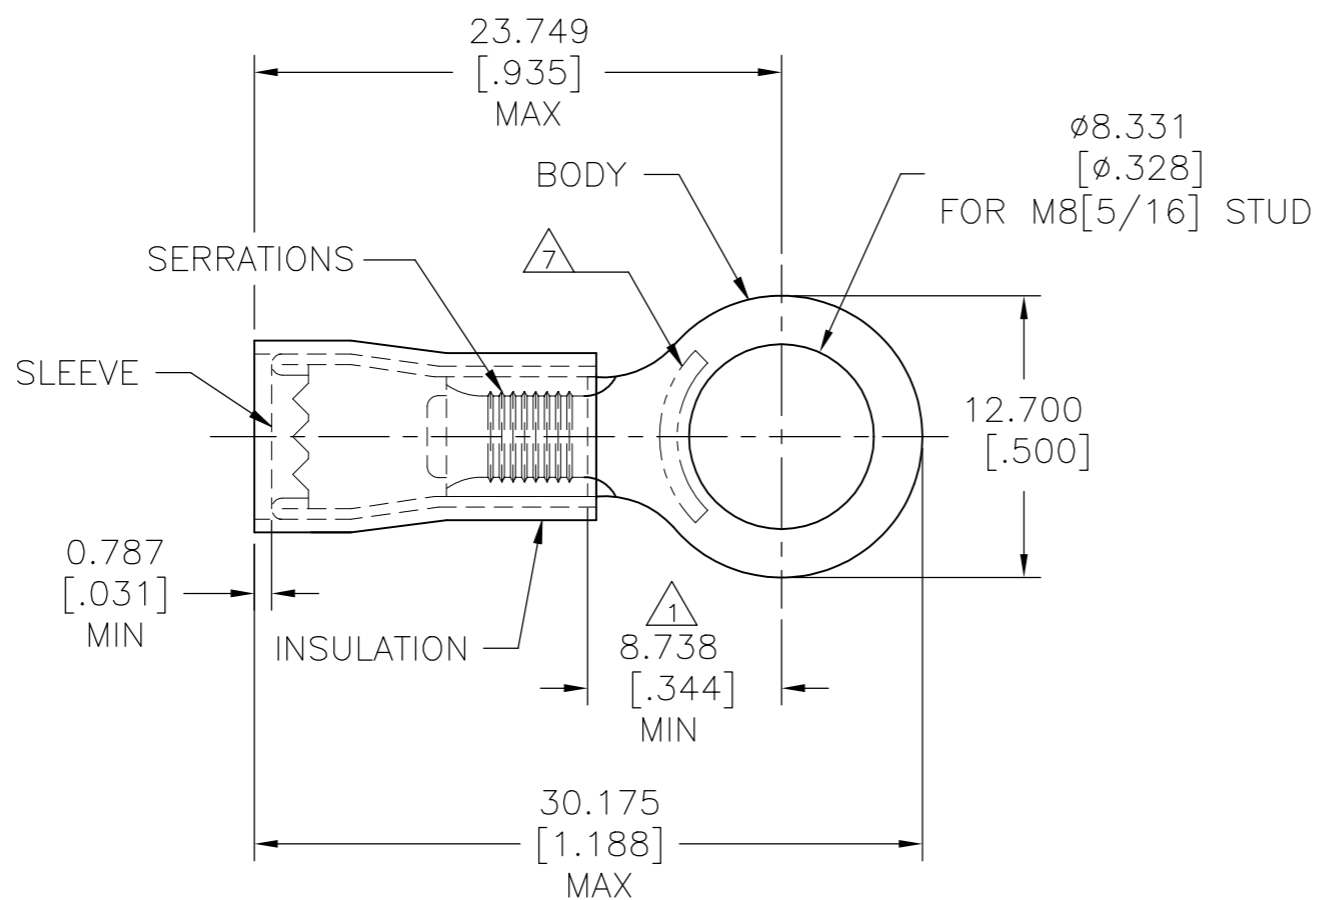

REVISIONS

P	LTR	DESCRIPTION	DATE	DWN	APVD
	D1	REVISED PER ECO-17-008114	08JUN2018	RS	DR

- 1 APPLIES FROM EDGE OF METAL WIRE BARREL TO CENTER OF STUD HOLE
- 2 BODY MATERIAL THICKNESS 0.838[.033] MAX
- 3 WIRE RANGE: 12-10 AWG
WIRE CROSS-SECTIONAL AREA:
2.7-6.6mm²[5,180-13,100] CIR MILS
- 4 INSULATION RANGE:
3.810-6.350[.150-.250] DIA
- 5 MATERIAL:
BODY & SLEEVE: COPPER PER ASTM B152
INSULATION: NYLON
- 6 FINISH:
BODY & SLEEVE: TIN PLATE PER ASTM B545
INSULATION: COLOR - YELLOW
- 7 STAMP 12-10* APPROX AS SHOWN

500	LOOSE PIECE	160298
QTY	PACKAGE TYPE	PART NO.

THIS DRAWING IS A CONTROLLED DOCUMENT.		DWN	RAVI S		08JUN2018	STE TE Connectivity Ltd.	
DIMENSIONS: mm [INCHES]		CHK	ROHDE DANIEL F		08JUN2018		
TOLERANCES UNLESS OTHERWISE SPECIFIED:		APVD	ROHDE DANIEL F		08JUN2018	NAME P.I.D.G. RING TONGUE	
0 PLC ± -		PRODUCT SPEC		UL 486 A-B		SIZE	
1 PLC ± -		APPLICATION SPEC		114-2157		CAGE CODE	
2 PLC ± -		WEIGHT		A3		DRAWING NO	
3 PLC ± 0.127[.005]		CUSTOMER DRAWING		00779		RESTRICTED TO	
4 PLC ± -		SCALE		3:1		SHEET	
ANGLES ± -		SHEET		1 OF 1		REV	
FINISH		REV		D1			