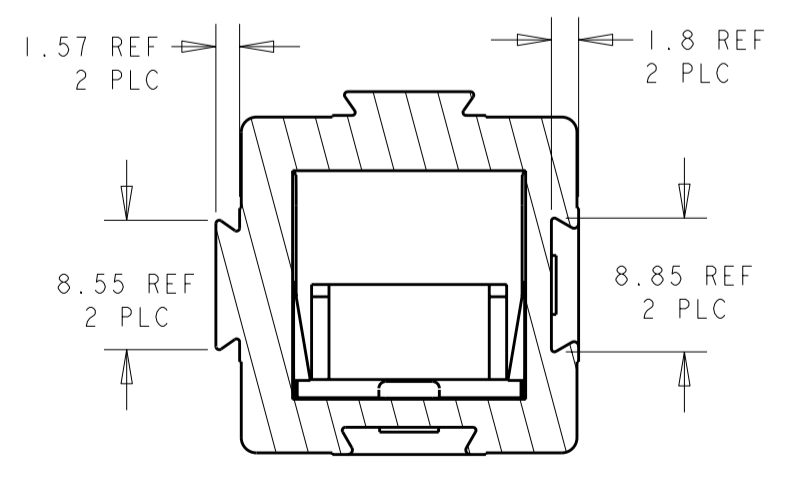

SECTION J - J

RED	1604001-5
GREEN	1604001-4
WHITE	1604001-3
BLACK	1604001-2
BLUE	1604001-1
COLOR	PART NUMBER

THIS DRAWING IS A CONTROLLED DOCUMENT.		DWN	BH	28NOV01	TE Connectivity SUB-ASSEMBLY, AMP POWER SERIES 120											
DIMENSIONS:		CHK	KAK	28NOV01				SIZE	CAGE CODE	DRAWING NO	RESTRICTED TO					
mm		APVD	KAK	28NOV01				A2	00779	C-1604001	-					
TOLERANCES UNLESS OTHERWISE SPECIFIED: 0 PLC ±0.13 1 PLC ±0.13 2 PLC ±0.13 3 PLC ±0.13 4 PLC ± ANGLES ± FINISH		PRODUCT SPEC	-	WEIGHT				-	SCALE	2:1	SHEET	1	OF	1	REV	B2
MATERIAL		CUSTOMER DRAWING