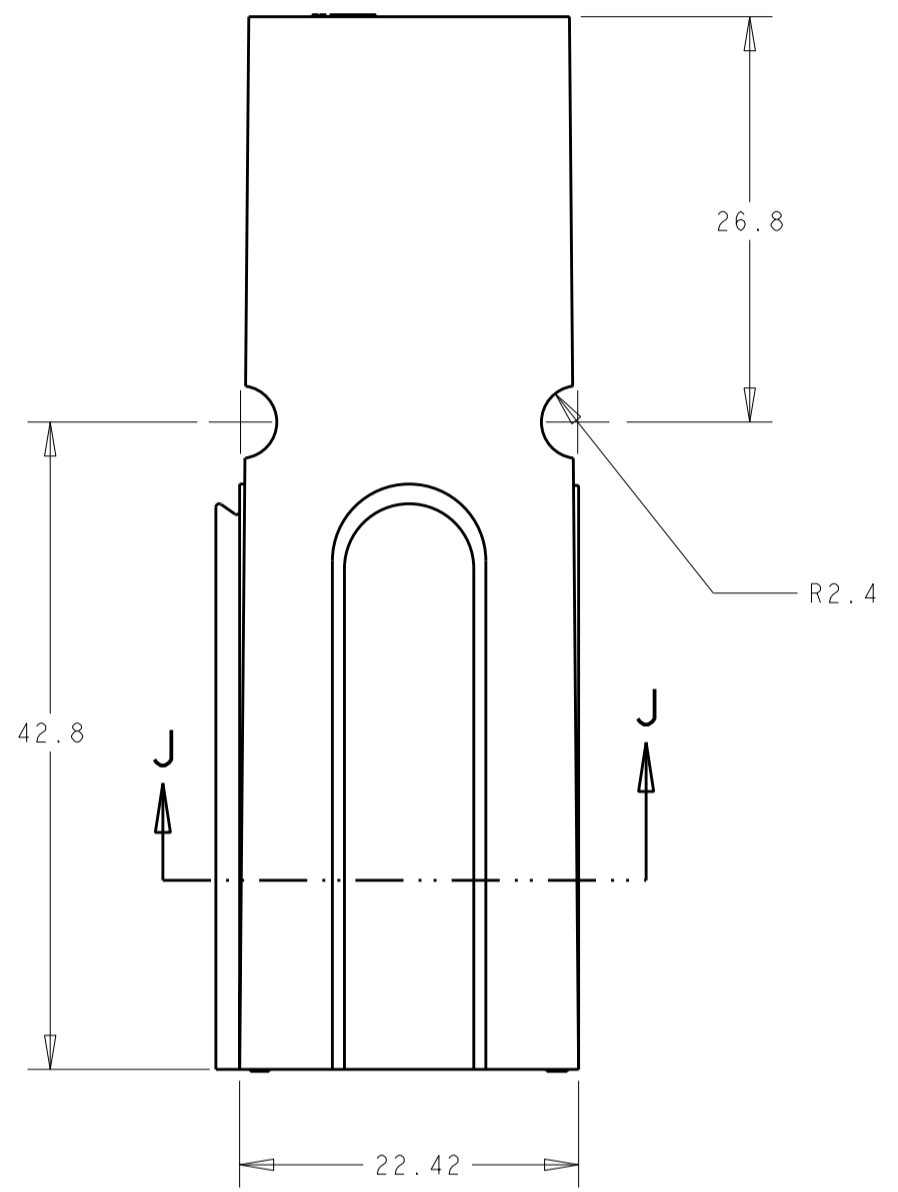

THIS DRAWING IS UNPUBLISHED. RELEASED FOR PUBLICATION 20
© COPYRIGHT 20 BY - ALL RIGHTS RESERVED.

LOC		DIST		REVISIONS			
P	LTR	DESCRIPTION	DATE	DWN	APVD		
CM	00	B2	REVISED PER ECO-11-004917	12MAR2011	RK	HMR	

1. THIS PRODUCT HAS PASSED VERIFICATION AND AGENCY APPROVALS TESTING AND IS COMPONENT RECOGNIZED PER UL 1977 AND CSA 22.2. TE CONNECTIVITY PRODUCT QUALIFICATION TESTING IS NOT YET COMPLETED.