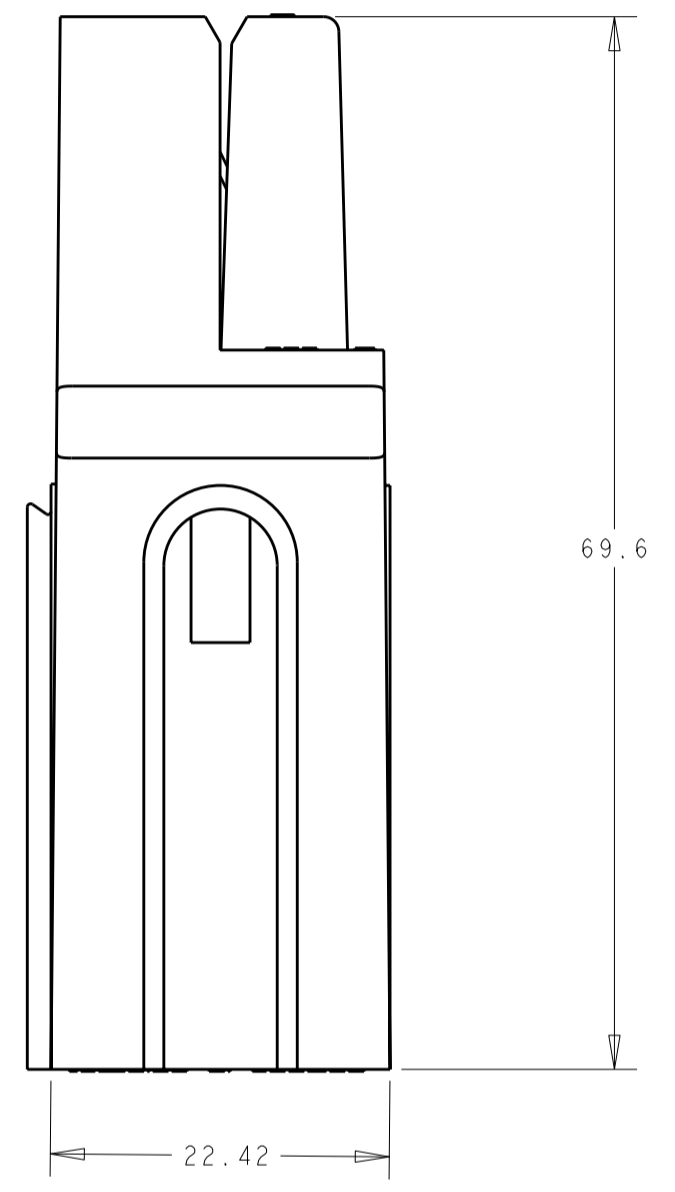

THIS DRAWING IS UNPUBLISHED. RELEASED FOR PUBLICATION 20
© COPYRIGHT 20 BY - ALL RIGHTS RESERVED.

LOC		DIST		REVISIONS			
P	LTR	DESCRIPTION	DATE	DWN	APVD		
CM	00	B2	REVISED PER ECO-11-004917	12MAR2011	RK	HMR	

1. THIS PRODUCT HAS PASSED VERIFICATION AND AGENCY APPROVALS TESTING AND IS COMPONENT RECOGNIZED PER UL 1977 AND CSA 22.2. TE CONNECTIVITY PRODUCT QUALIFICATION TESTING IS NOT YET COMPLETED.