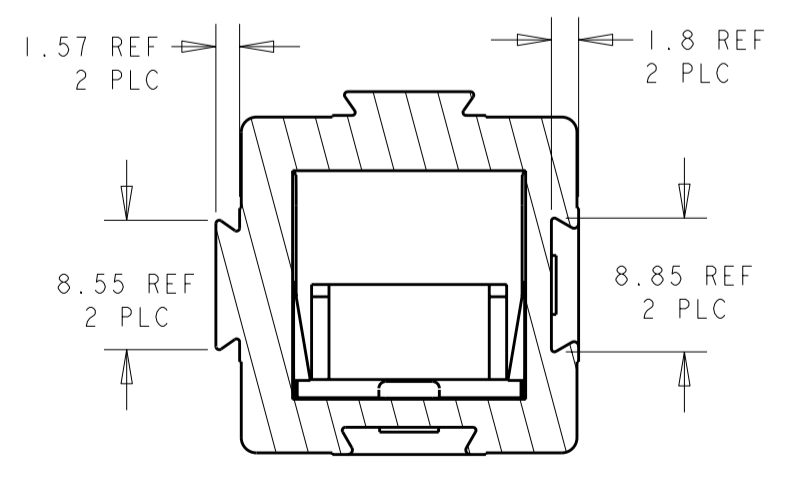

SECTION J - J

RED	1604001-5
GREEN	1604001-4
WHITE	1604001-3
BLACK	1604001-2
BLUE	1604001-1
COLOR	PART NUMBER

THIS DRAWING IS A CONTROLLED DOCUMENT.		DWN	BH	28NOV01	TE Connectivity		
DIMENSIONS:		CHK	KAK	28NOV01			
mm		APVD	KAK	28NOV01			
		PRODUCT SPEC					
TOLERANCES UNLESS OTHERWISE SPECIFIED:		APPLICATION SPEC		NAME		SUB-ASSEMBLY, AMP POWER SERIES	
0 PLC	±0.13	WEIGHT		SIZE		120	
1 PLC	±0.13	CUSTOMER DRAWING		CAGE CODE		A200779	
2 PLC	±0.13	SCALE		DRAWING NO		C-1604001	
3 PLC	±0.13	SHEET		RESTRICTED TO		-	
4 PLC	±	OF		REV		B2	
ANGLES	±	1					
FINISH	±