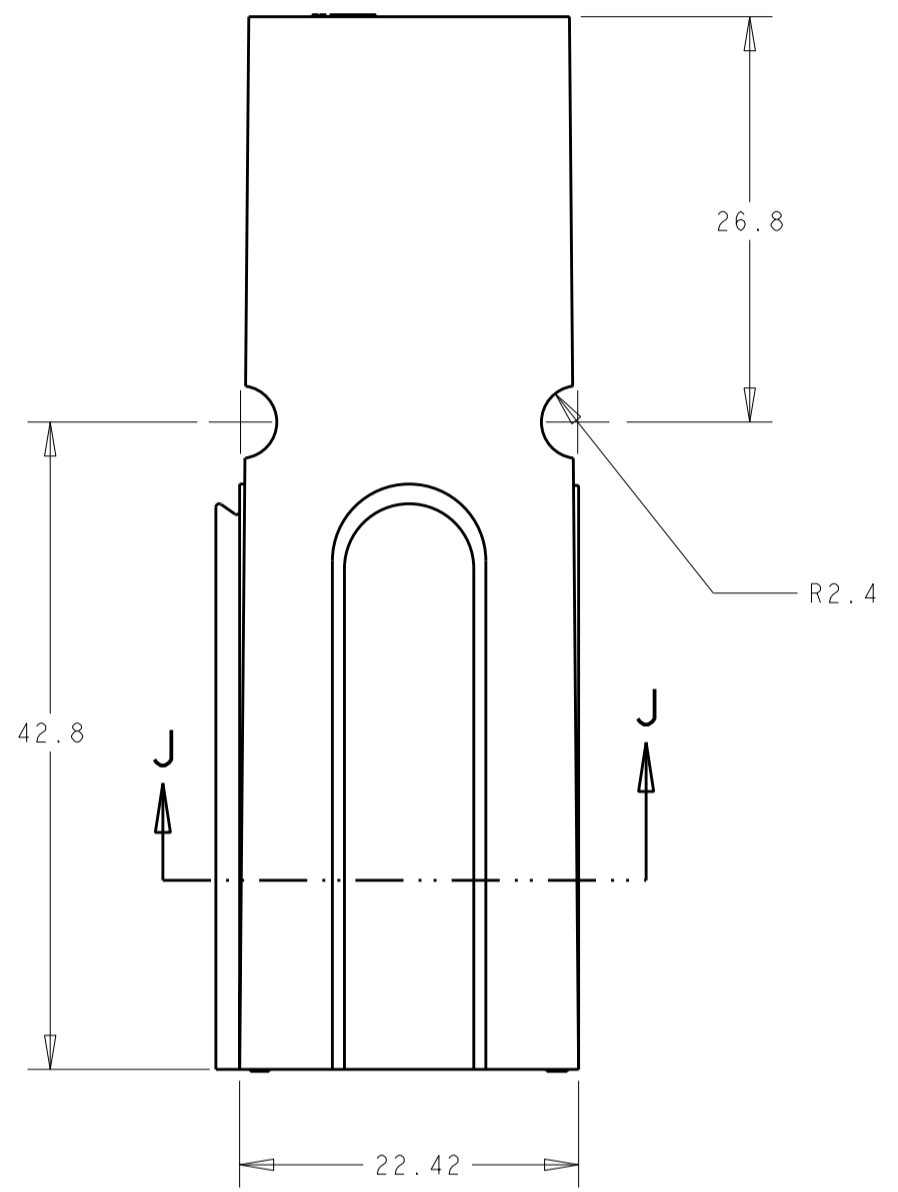

THIS DRAWING IS UNPUBLISHED. RELEASED FOR PUBLICATION 20
© COPYRIGHT 20 BY - ALL RIGHTS RESERVED.

LOC		DIST		REVISIONS			
P	LTR	DESCRIPTION	DATE	DWN	APVD		
CM	00	B2	REVISED PER ECO-11-004917	12MAR2011	RK HMR		

1. THIS PRODUCT HAS PASSED VERIFICATION AND AGENCY APPROVALS TESTING AND IS COMPONENT RECOGNIZED PER UL 1977 AND CSA 22.2. TE CONNECTIVITY PRODUCT QUALIFICATION TESTING IS NOT YET COMPLETED.