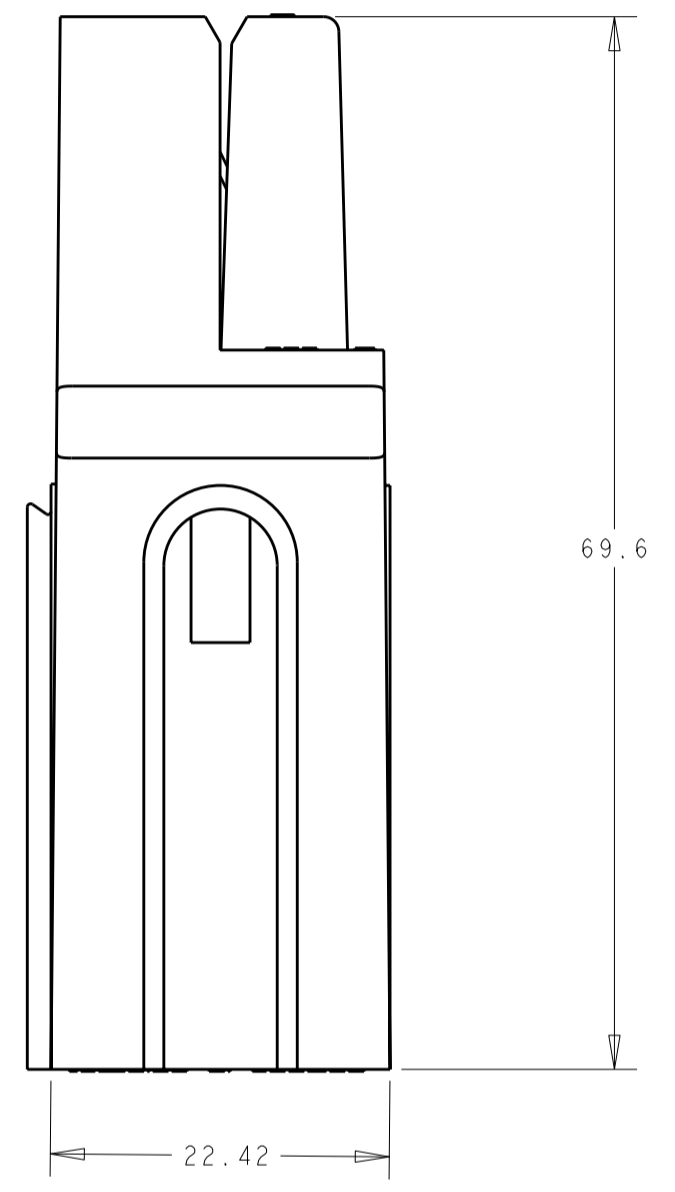

THIS DRAWING IS UNPUBLISHED. RELEASED FOR PUBLICATION 20
© COPYRIGHT 20 BY - ALL RIGHTS RESERVED.

LOC		DIST		REVISIONS			
P	LTR	DESCRIPTION	DATE	DWN	APVD		
CM	00	B2	REVISED PER ECO-11-004917	12MAR2011	RK HMR		

1. THIS PRODUCT HAS PASSED VERIFICATION AND AGENCY APPROVALS TESTING AND IS COMPONENT RECOGNIZED PER UL 1977 AND CSA 22.2. TE CONNECTIVITY PRODUCT QUALIFICATION TESTING IS NOT YET COMPLETED.