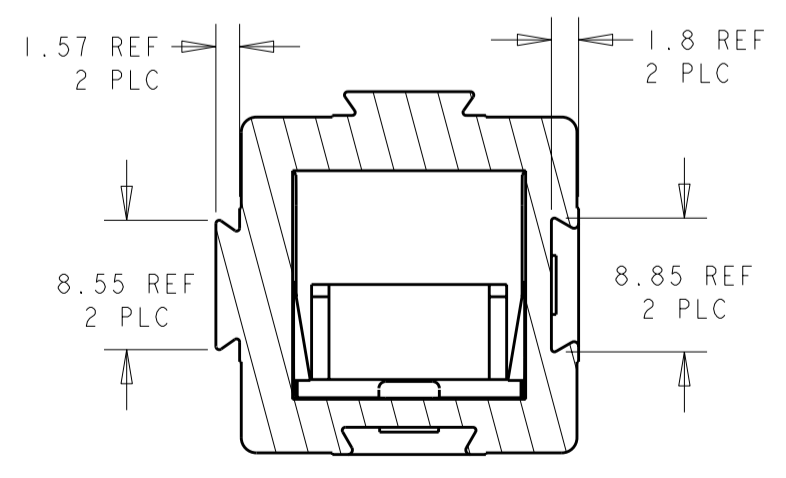

SECTION J - J

RED	1604001-5
GREEN	1604001-4
WHITE	1604001-3
BLACK	1604001-2
BLUE	1604001-1
COLOR	PART NUMBER

THIS DRAWING IS A CONTROLLED DOCUMENT.		DWN	BH	28NOV01	TE Connectivity SUB-ASSEMBLY, AMP POWER SERIES 120						
DIMENSIONS:		CHK	KAK	28NOV01				SIZE	CAGE CODE	DRAWING NO	
mm	TOLERANCES UNLESS OTHERWISE SPECIFIED: 0 PLC ±0.13 1 PLC ±0.13 2 PLC ±0.13 3 PLC ±0.13 4 PLC ± ANGLES ± FINISH	APVD	KAK	28NOV01				A2	00779	C-1604001	
		PRODUCT SPEC	APPLICATION SPEC	WEIGHT				SCALE	SHEET	OF	REV
MATERIAL	-	CUSTOMER DRAWING	-	-	2:1	1	1	B2