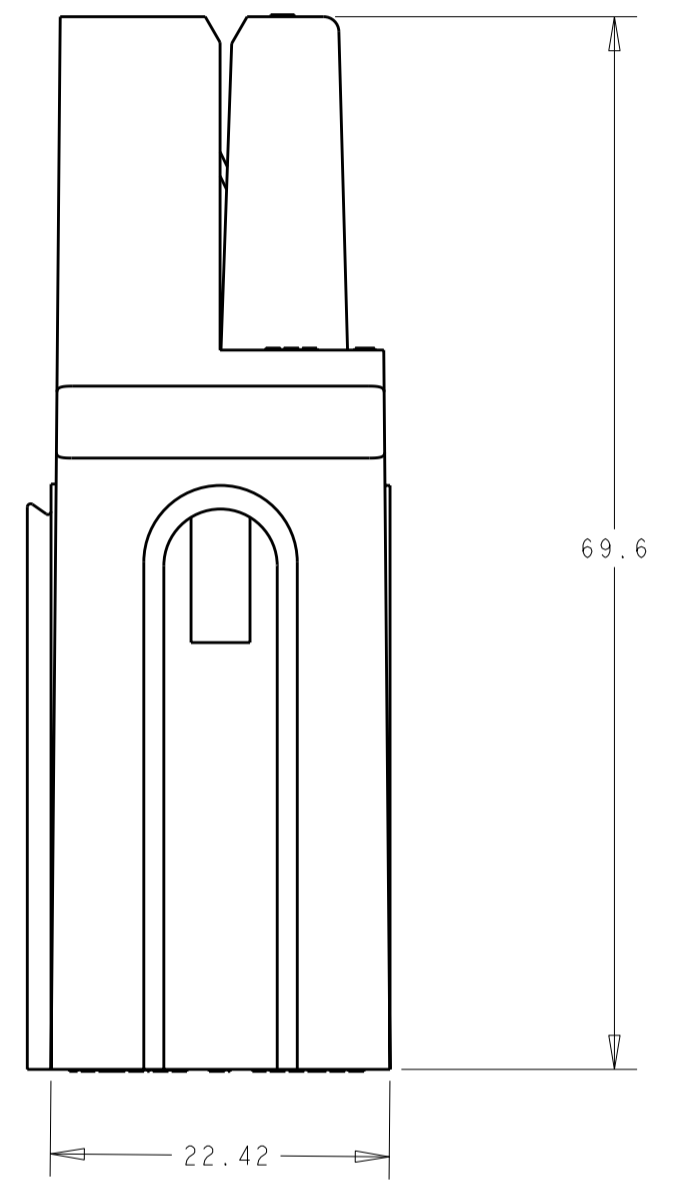

THIS DRAWING IS UNPUBLISHED. RELEASED FOR PUBLICATION 20
© COPYRIGHT 20 BY - ALL RIGHTS RESERVED.

LOC	DIST	REVISIONS					
CM	00	P	LTR	DESCRIPTION	DATE	DWN	APVD
		B2		REVISED PER ECO-11-004917	12MAR2011	RK	HMR

1. THIS PRODUCT HAS PASSED VERIFICATION AND AGENCY APPROVALS TESTING AND IS COMPONENT RECOGNIZED PER UL 1977 AND CSA 22.2. TE CONNECTIVITY PRODUCT QUALIFICATION TESTING IS NOT YET COMPLETED.