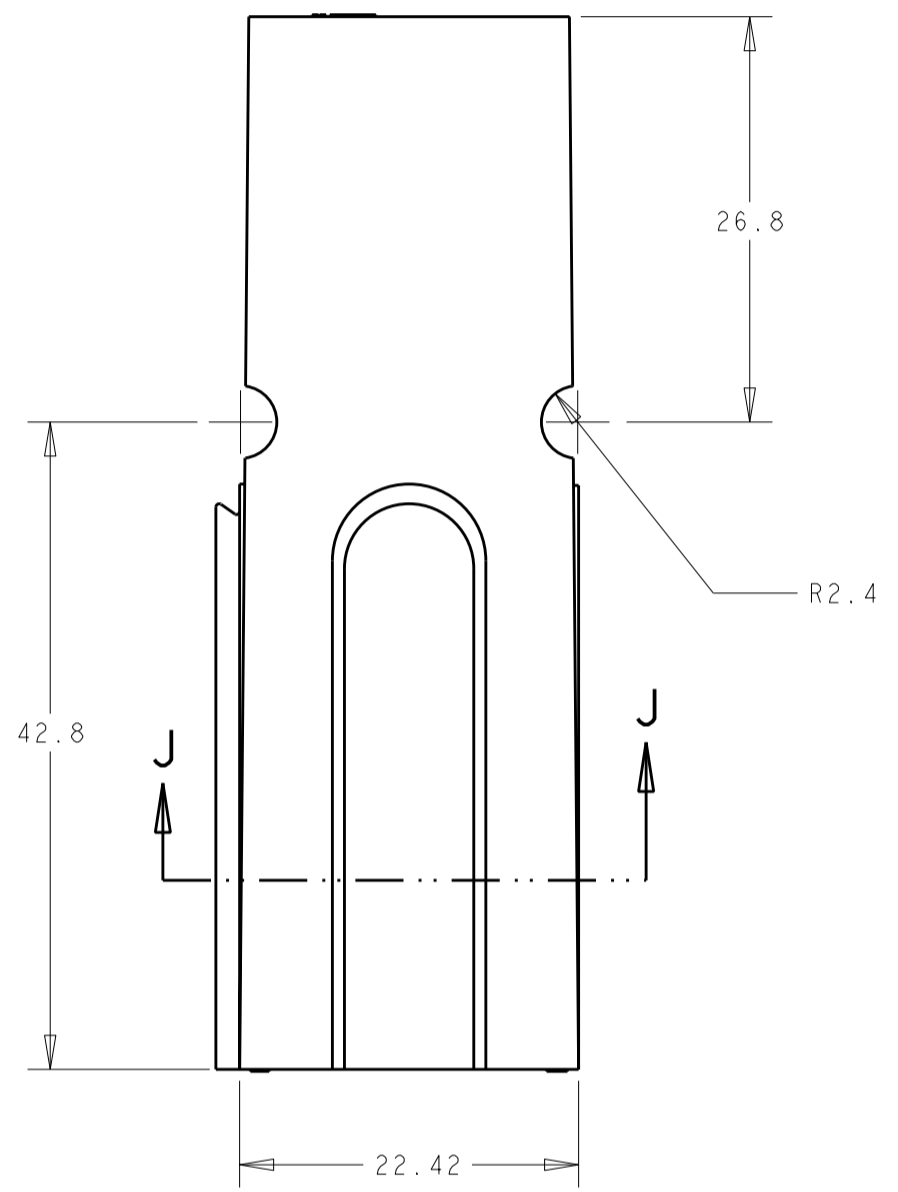

THIS DRAWING IS UNPUBLISHED. RELEASED FOR PUBLICATION 20
© COPYRIGHT 20 BY - ALL RIGHTS RESERVED.

LOC	DIST	REVISIONS					
CM	00	P	LTR	DESCRIPTION	DATE	DWN	APVD
		B2		REVISED PER ECO-11-004917	12MAR2011	RK	HMR

1. THIS PRODUCT HAS PASSED VERIFICATION AND AGENCY APPROVALS TESTING AND IS COMPONENT RECOGNIZED PER UL 1977 AND CSA 22.2. TE CONNECTIVITY PRODUCT QUALIFICATION TESTING IS NOT YET COMPLETED.