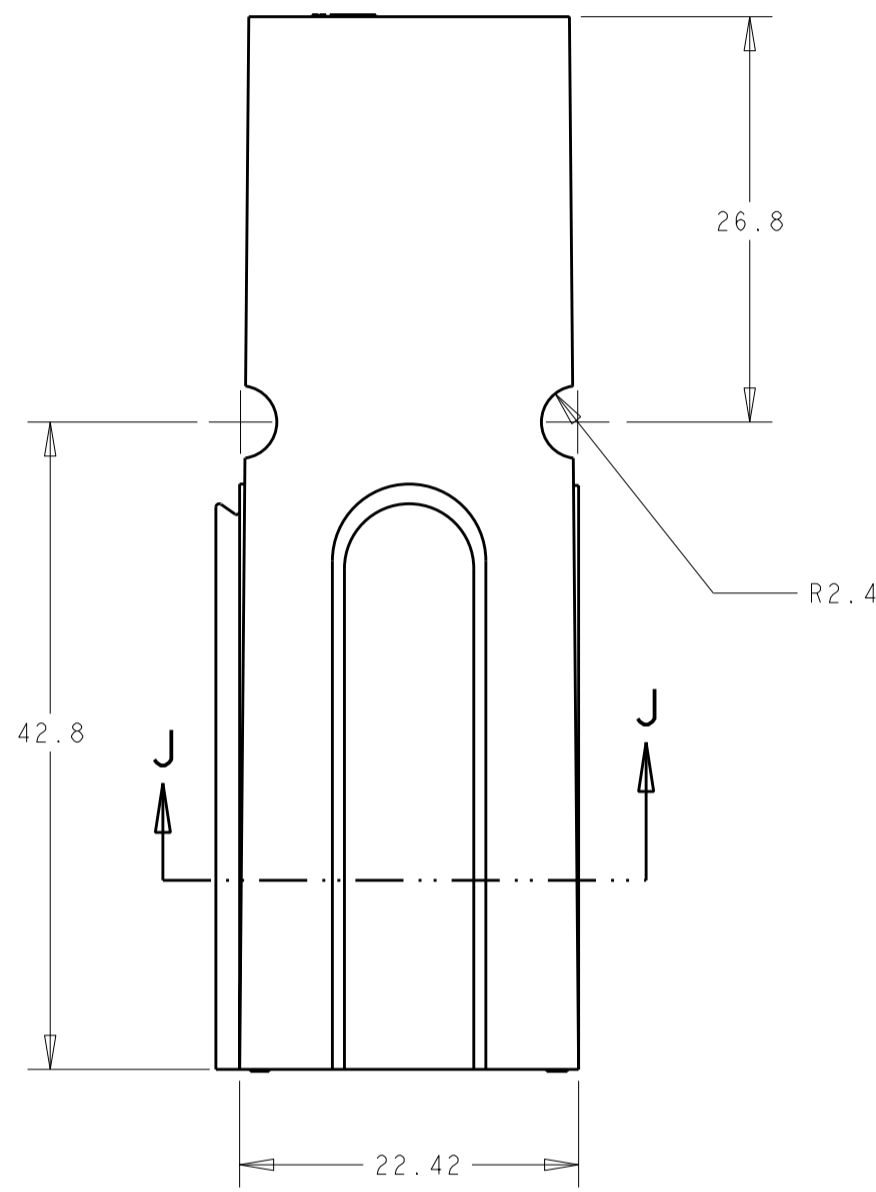

THIS DRAWING IS UNPUBLISHED. RELEASED FOR PUBLICATION 20
© COPYRIGHT 20 BY - ALL RIGHTS RESERVED.

LOC	DIST	REVISIONS					
CM	00	P	LTR	DESCRIPTION	DATE	DWN	APVD
			B2	REVISED PER ECO-11-004917	12MAR2011	RK	HMR

1. THIS PRODUCT HAS PASSED VERIFICATION AND AGENCY APPROVALS TESTING AND IS COMPONENT RECOGNIZED PER UL 1977 AND CSA 22.2. TE CONNECTIVITY PRODUCT QUALIFICATION TESTING IS NOT YET COMPLETED.