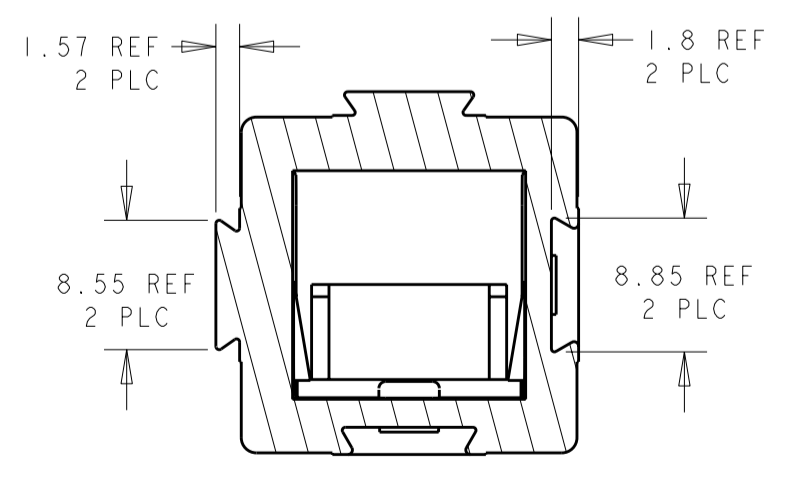

SECTION J - J

RED	1604001-5
GREEN	1604001-4
WHITE	1604001-3
BLACK	1604001-2
BLUE	1604001-1
COLOR	PART NUMBER

THIS DRAWING IS A CONTROLLED DOCUMENT.		DWN	BH	28NOV01	STE TE Connectivity				
DIMENSIONS: mm		CHK	KAK	28NOV01				NAME	
TOLERANCES UNLESS OTHERWISE SPECIFIED:		APVD	KAK	28NOV01	SUB-ASSEMBLY, AMP POWER SERIES		RESTRICTED TO		
0 PLC	±0.13	PRODUCT SPEC	-	SIZE		CAGE CODE	DRAWING NO		
1 PLC	±0.13	APPLICATION SPEC	-	A200779		C=1604001	-		
2 PLC	±0.13	WEIGHT	-	SCALE		2:1	SHEET		
3 PLC	±0.13	CUSTOMER DRAWING	-	OF		1	REV		
4 PLC	±			REV		B2			
ANGLES	±								
FINISH