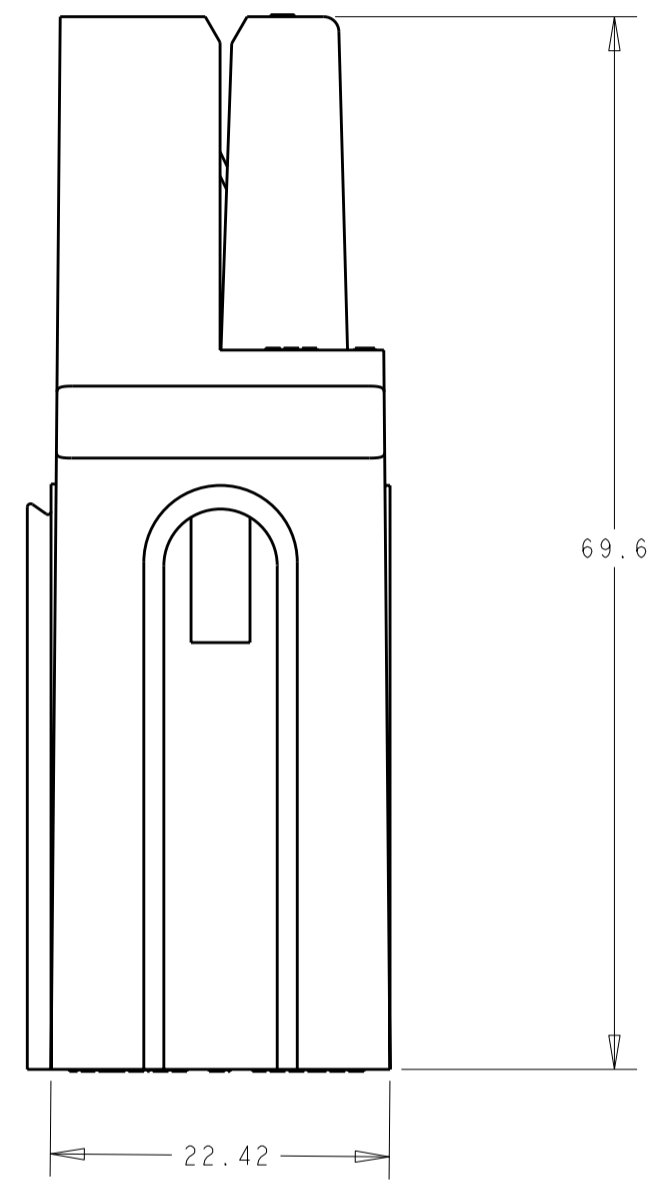

THIS DRAWING IS UNPUBLISHED. RELEASED FOR PUBLICATION 20
© COPYRIGHT 20 BY - ALL RIGHTS RESERVED.

LOC	DIST	REVISIONS					
CM	00	P	LTR	DESCRIPTION	DATE	DWN	APVD
			B2	REVISED PER ECO-11-004917	12MAR2011	RK	HMR

1. THIS PRODUCT HAS PASSED VERIFICATION AND AGENCY APPROVALS TESTING AND IS COMPONENT RECOGNIZED PER UL 1977 AND CSA 22.2. TE CONNECTIVITY PRODUCT QUALIFICATION TESTING IS NOT YET COMPLETED.