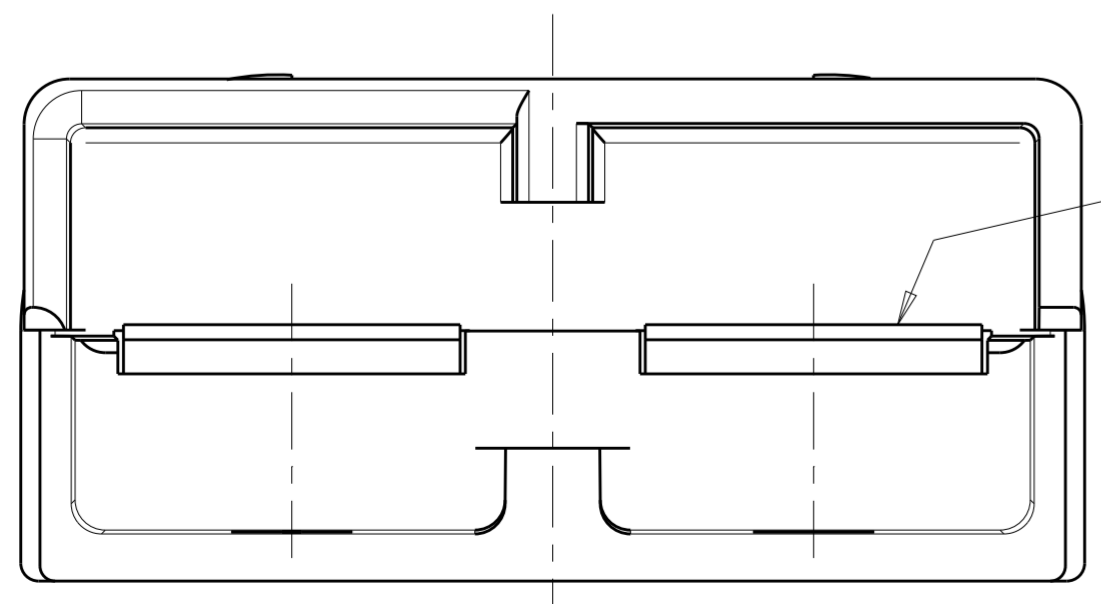

RETENTION CLIP, 2 REQD
MATL: STAINLESS STEEL

GREEN	1604050-6
BLUE	1604050-5
GRAY	1604050-4
RED	1604050-3
ORANGE	1604050-2
YELLOW	1604050-1
HOUSING COLOR	ASSEMBLY PART NO

THIS DRAWING IS A CONTROLLED DOCUMENT.

DIMENSIONS:	TOLERANCES UNLESS OTHERWISE SPECIFIED:	DWN	B. D. YOHN	8 JAN 2002
mm	0 PLC ± 0.13	CHK	W. BERNHART	8 APR 2002
	1 PLC ± 0.13	APVD	W. BERNHART	8 APR 2002
	2 PLC ± 0.13	PRODUCT SPEC		108-2156
	3 PLC ± 0.13	APPLICATION SPEC		114-13119
	4 PLC $\pm$	WEIGHT		-
MATERIAL	FINISH	CUSTOMER DRAWING		

TE Connectivity

NAME: SUB-ASSY, HOUSING W/ SPRING, AMP POWER SERIES 350

SIZE	CAGE CODE	DRAWING NO	RESTRICTED TO
A2		G-1604050	-

SCALE: 2:1 SHEET 1 OF 1 REV: A2