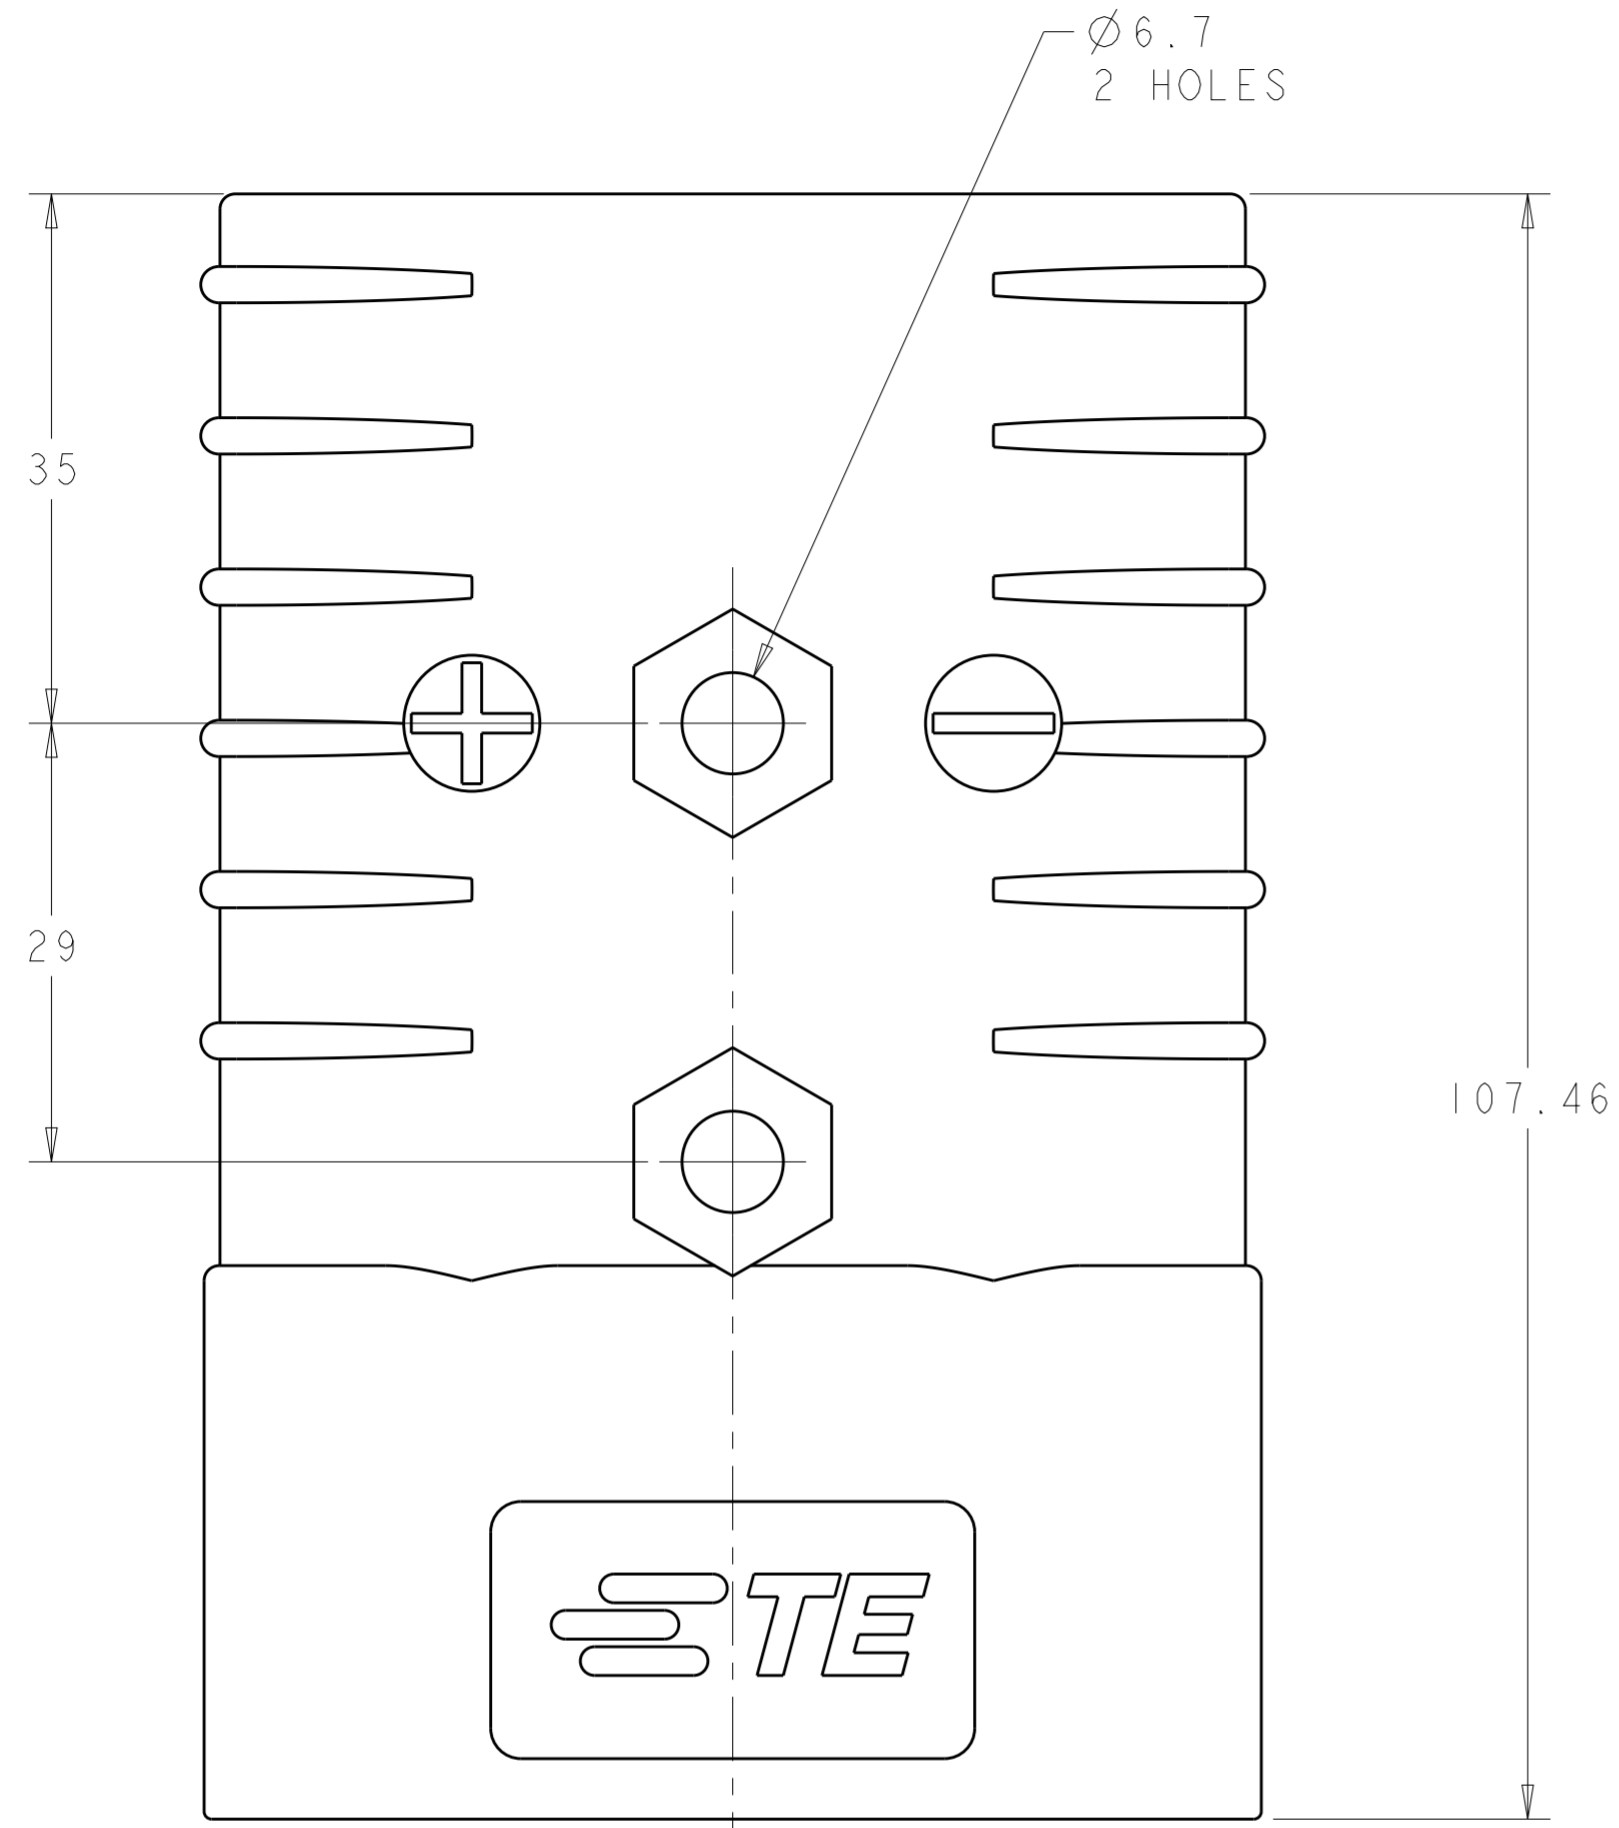

HOUSING  
 MATL: FLAME RETARDANT  
 POLYCARBONATE

RETENTION CLIP, 2 REQD  
 MATL: STAINLESS STEEL

GREEN	1604050-6
BLUE	1604050-5
GRAY	1604050-4
RED	1604050-3
ORANGE	1604050-2
YELLOW	1604050-1
HOUSING COLOR	ASSEMBLY PART NO

THIS DRAWING IS A CONTROLLED DOCUMENT.

DIMENSIONS:	TOLERANCES UNLESS OTHERWISE SPECIFIED:	DWN	B. D. YOHN	8 JAN 2002
mm	0 PLC $\pm 0.13$	CHK	W. BERNHART	8 APR 2002
	1 PLC $\pm 0.13$	APVD	W. BERNHART	8 APR 2002
	2 PLC $\pm 0.13$	PRODUCT SPEC		108-2156
	3 PLC $\pm 0.13$	APPLICATION SPEC		114-13119
	4 PLC $\pm$	WEIGHT		-
MATERIAL	FINISH	CUSTOMER DRAWING		

TE Connectivity

NAME: SUB-ASSY, HOUSING W/ SPRING, AMP POWER SERIES 350

SIZE	CAGE CODE	DRAWING NO	RESTRICTED TO
A2		G-1604050	-

SCALE: 2:1 SHEET 1 OF 1 REV: A2