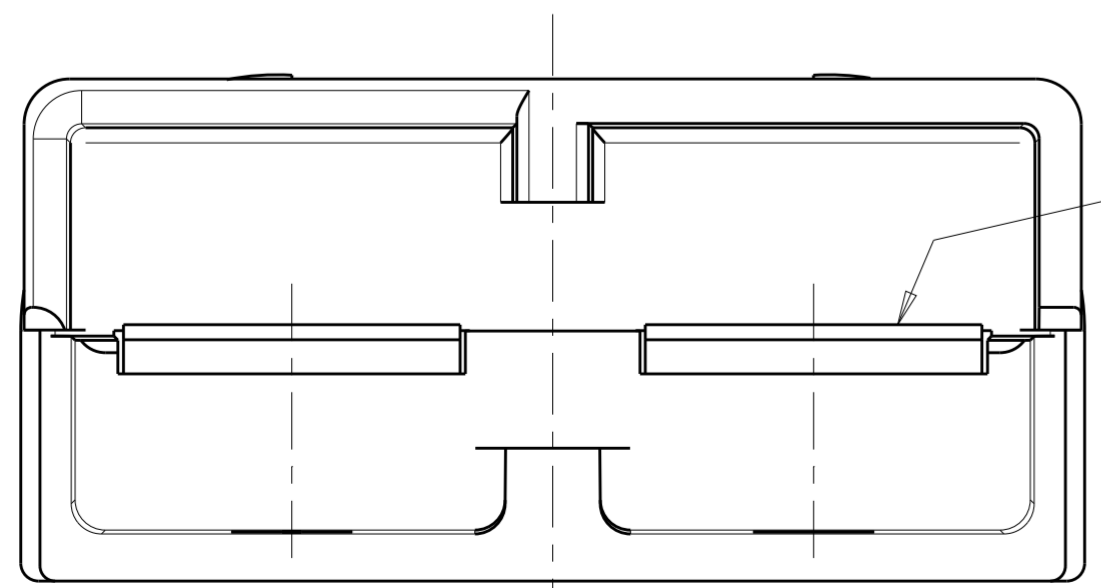

RETENTION CLIP, 2 REQD
MATL: STAINLESS STEEL

GREEN	1604050-6
BLUE	1604050-5
GRAY	1604050-4
RED	1604050-3
ORANGE	1604050-2
YELLOW	1604050-1
HOUSING COLOR	ASSEMBLY PART NO

THIS DRAWING IS A CONTROLLED DOCUMENT.

DIMENSIONS:	TOLERANCES UNLESS OTHERWISE SPECIFIED:	DWN	8 JAN 2002
mm	0 PLC ± 0.13	CHK	B. D. YOHN 8 APR 2002
	1 PLC ± 0.13	CHK	W. BERNHART 8 APR 2002
	2 PLC ± 0.13	APVD	W. BERNHART 8 APR 2002
	3 PLC ± 0.13	PRODUCT SPEC	108-2156
	4 PLC $\pm$	APPLICATION SPEC	114-13119
MATERIAL	FINISH	WEIGHT	-

CUSTOMER DRAWING

TE Connectivity	
NAME: SUB-ASSY, HOUSING W/ SPRING, AMP POWER SERIES 350	
SIZE	CAGE CODE
A2	C-1604050
DRAWING NO	RESTRICTED TO
-	-
SCALE	SHEET
2:1	1 OF 1
REV	A2