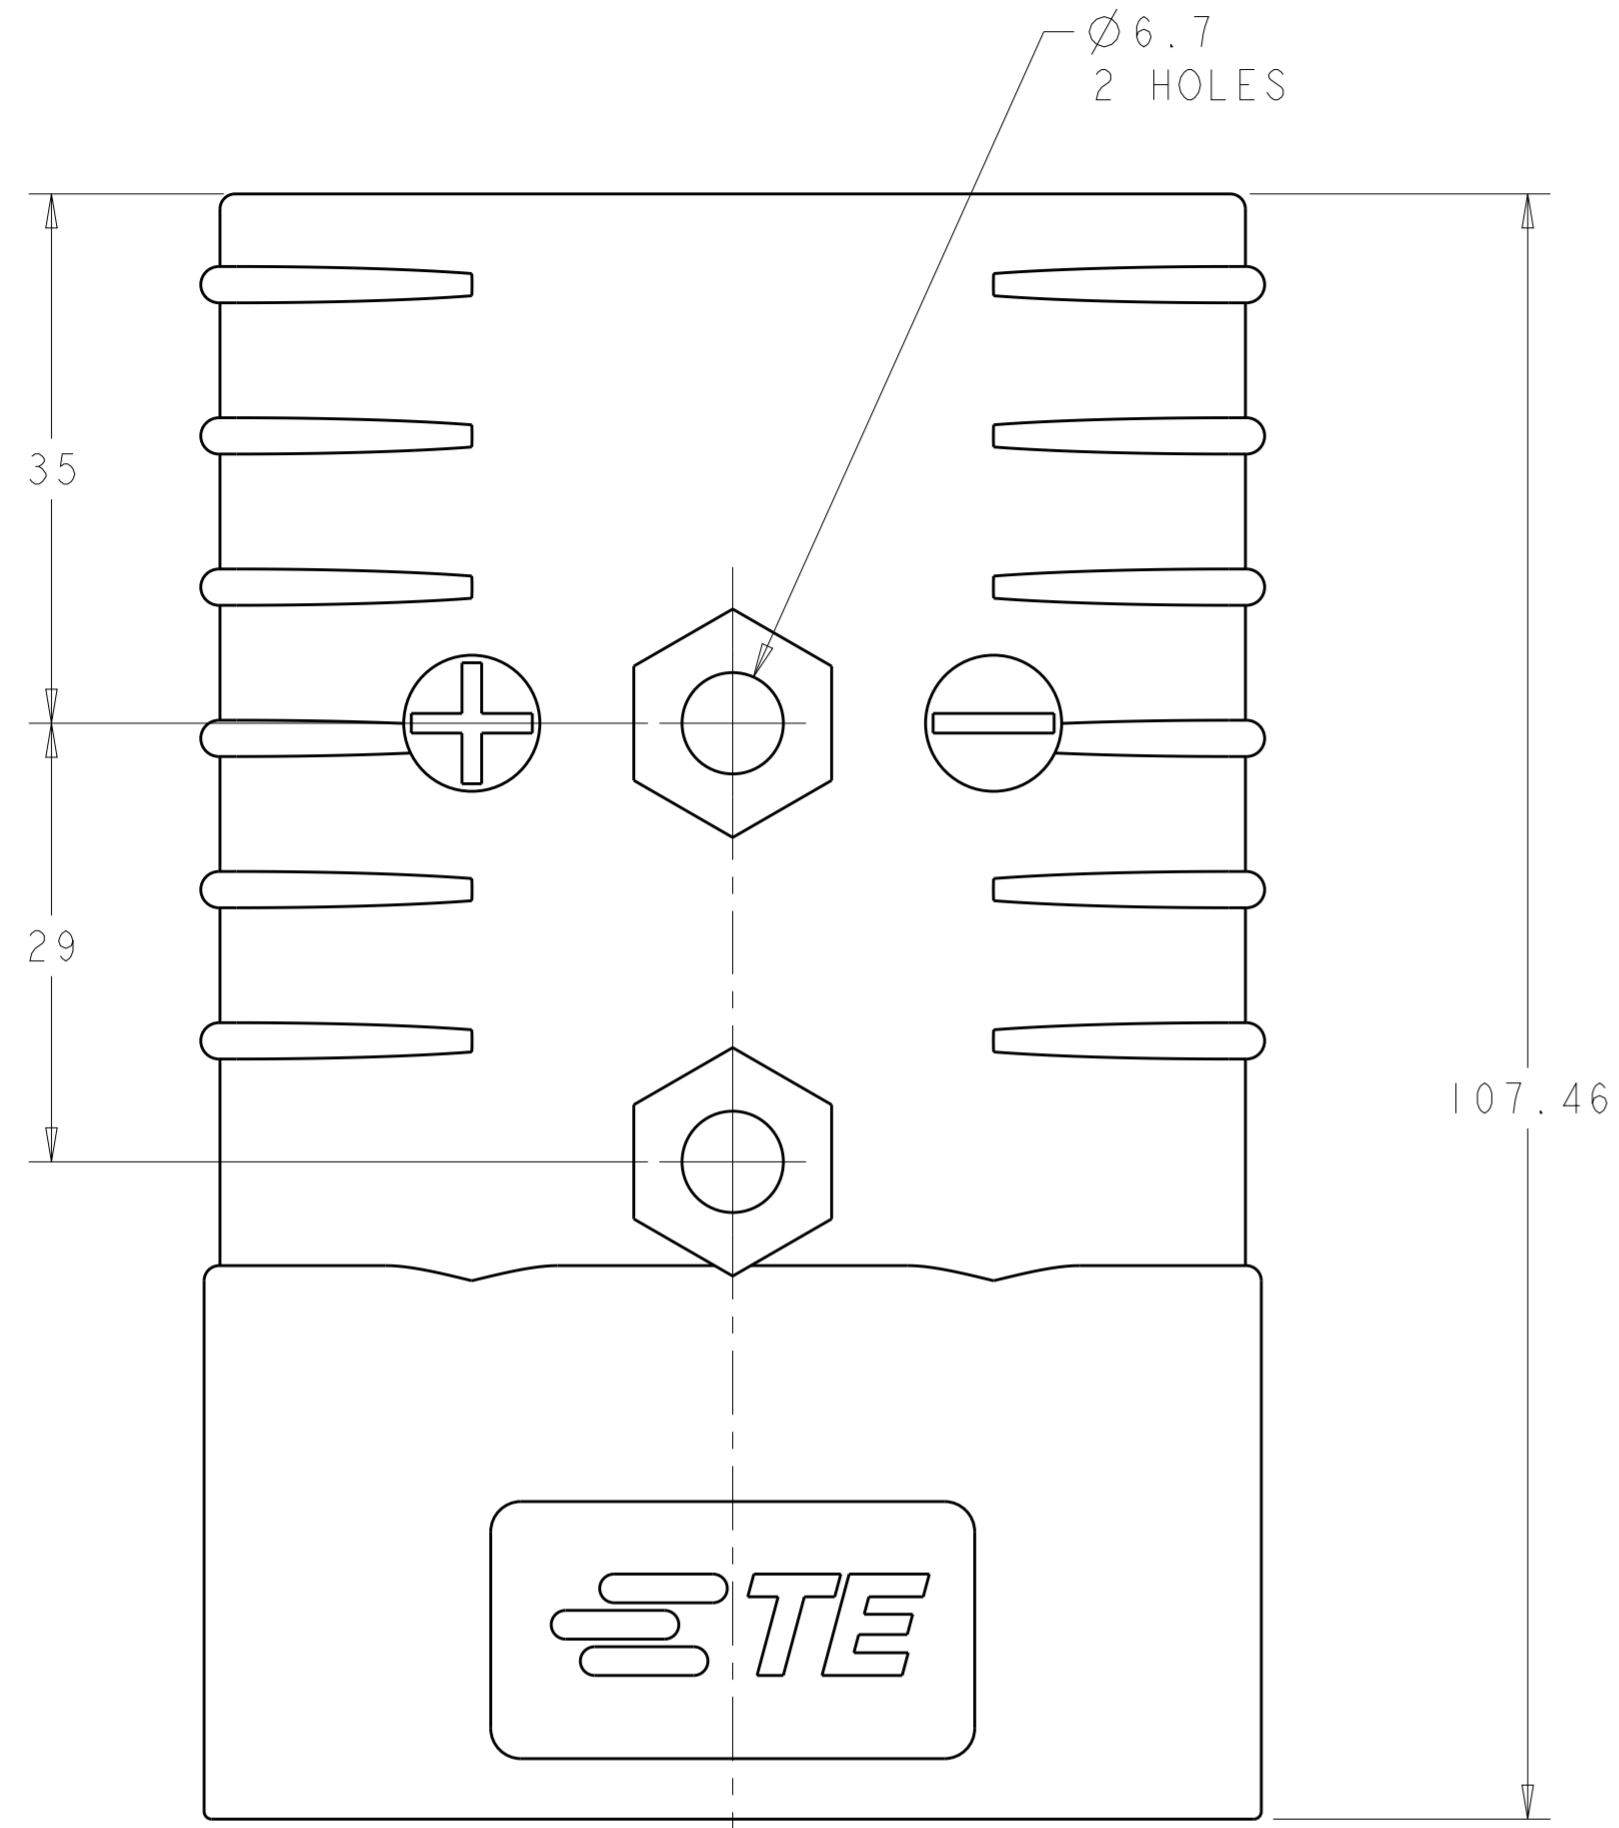

HOUSING
 MATL: FLAME RETARDANT
 POLYCARBONATE

RETENTION CLIP, 2 REQD
 MATL: STAINLESS STEEL

GREEN	1604050-6
BLUE	1604050-5
GRAY	1604050-4
RED	1604050-3
ORANGE	1604050-2
YELLOW	1604050-1
HOUSING COLOR	ASSEMBLY PART NO

THIS DRAWING IS A CONTROLLED DOCUMENT.

DIMENSIONS:	TOLERANCES UNLESS OTHERWISE SPECIFIED:	DWN	8 JAN 2002
mm	0 PLC ± 0.13	CHK	B. D. YOHN 8 APR 2002
	1 PLC ± 0.13	CHK	W. BERNHART 8 APR 2002
	2 PLC ± 0.13	APVD	W. BERNHART 8 APR 2002
	3 PLC ± 0.13	PRODUCT SPEC	108-2156
	4 PLC \pm	APPLICATION SPEC	114-13119
MATERIAL	FINISH	WEIGHT	-

CUSTOMER DRAWING

TE Connectivity	
NAME: SUB-ASSY, HOUSING W/ SPRING, AMP POWER SERIES 350	
SIZE	CAGE CODE
A2	C-1604050
DRAWING NO	RESTRICTED TO
-	-
SCALE	SHEET
2:1	1 OF 1
REV	A2

X-ON Electronics

Largest Supplier of Electrical and Electronic Components