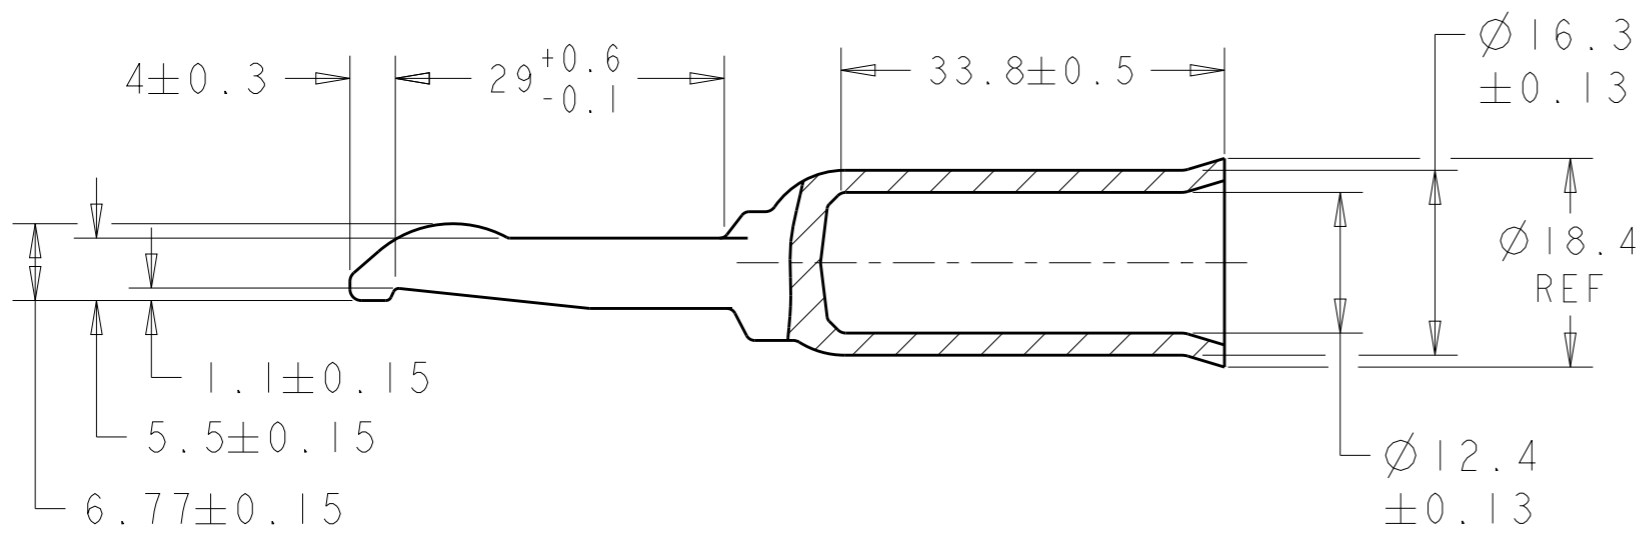

- 1. MATERIAL: COPPER ALLOY
- 2. FINISH: PLATED SILVER
- 3. STAMP MARK MAY BE ROTATED

AS SHOWN	1604054-1
DESCRIPTION	PART NUMBER

<small>THIS DRAWING IS A CONTROLLED DOCUMENT FOR TYCO ELECTRONICS CORPORATION. IT IS SUBJECT TO CHANGE AND THE CONTROLLING ENGINEERING ORGANIZATION SHOULD BE CONTACTED FOR THE LATEST REVISION.</small>		DWN 09APR2002 Brent D. Yohn		tyco Tyco Electronics Electronics Harrisburg, PA 17105-3608	
DIMENSIONS: mm		TOLERANCES UNLESS OTHERWISE SPECIFIED: 0 PLC ±- 1 PLC ±0.3 2 PLC ±0.13 3 PLC ±0.050 4 PLC ±- ANGLES ±1°		NAME CONTACT, AMP POWER SERIES 350, 2/0 AWG	
MATERIAL -		FINISH -		PRODUCT SPEC - APPLICATION SPEC - WEIGHT -	
CUSTOMER DRAWING		SCALE 3:2		SHEET 1 OF 1 REV C	