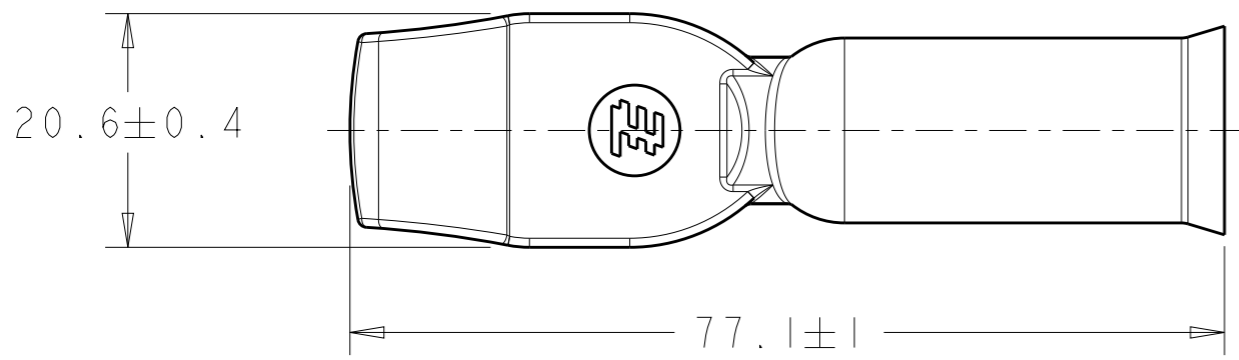

- 1. MATERIAL: COPPER ALLOY
- 2. FINISH: PLATED SILVER
- 3. STAMP MARK MAY BE ROTATED

AS SHOWN	1604054-1
DESCRIPTION	PART NUMBER

<small>THIS DRAWING IS A CONTROLLED DOCUMENT FOR TYCO ELECTRONICS CORPORATION. IT IS SUBJECT TO CHANGE AND THE CONTROLLING ENGINEERING ORGANIZATION SHOULD BE CONTACTED FOR THE LATEST REVISION.</small>		DWN 09APR2002 Brent D. Yohn		tyco Tyco Electronics Electronics Harrisburg, PA 17105-3608	
DIMENSIONS: mm		TOLERANCES UNLESS OTHERWISE SPECIFIED: 0 PLC ±- 1 PLC ±0.3 2 PLC ±0.13 3 PLC ±0.050 4 PLC ±- ANGLES ±1°		NAME CONTACT, AMP POWER SERIES 350, 2/0 AWG	
MATERIAL -		FINISH -		PRODUCT SPEC - APPLICATION SPEC - WEIGHT -	
CUSTOMER DRAWING		SCALE 3:2		SHEET 1 OF 1 REV C	