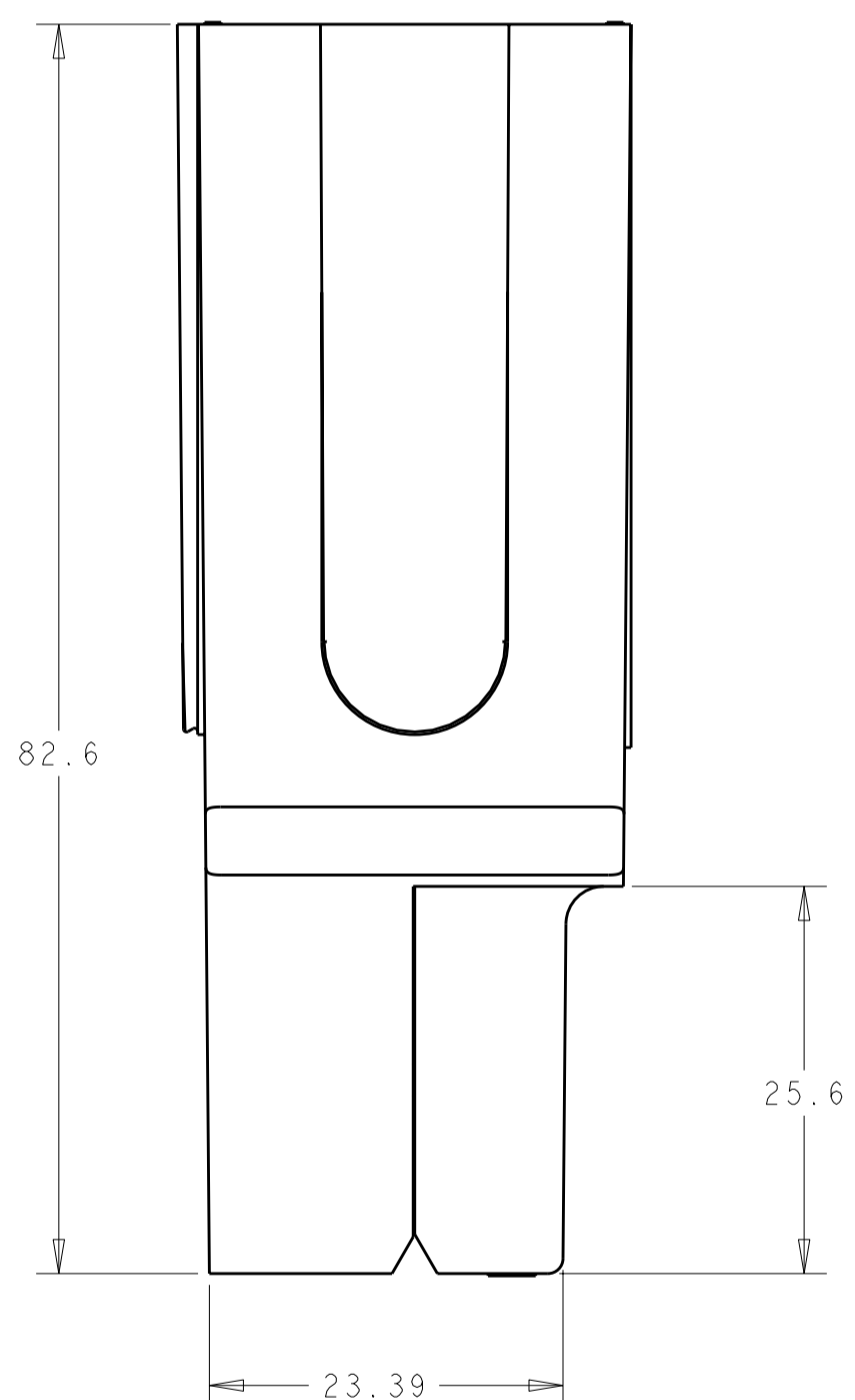

THIS DRAWING IS UNPUBLISHED. RELEASED FOR PUBLICATION 20
© COPYRIGHT 20 BY TYCO ELECTRONICS CORPORATION. ALL RIGHTS RESERVED.

LOC	DIST	REVISIONS			
P	LTR	DESCRIPTION	DATE	DWN	APVD
CM	0	01	REVISED PER ECR-10-010379	24MAY2010	HMR JR

THIS PRODUCT HAS PASSED VERIFICATION AND AGENCY APPROVALS TESTING AND IS COMPONENT RECOGNIZED PER UL 1977. TYCO ELECTRONICS PRODUCT QUALIFICATION TESTING IS NOT YET COMPLETED.

GREEN	1604062-5
RED	1604062-4
WHITE	1604062-3
BLACK	1604062-2
BLUE	1604062-1
HOUSING COLOR	ASSEMBLY PART NO