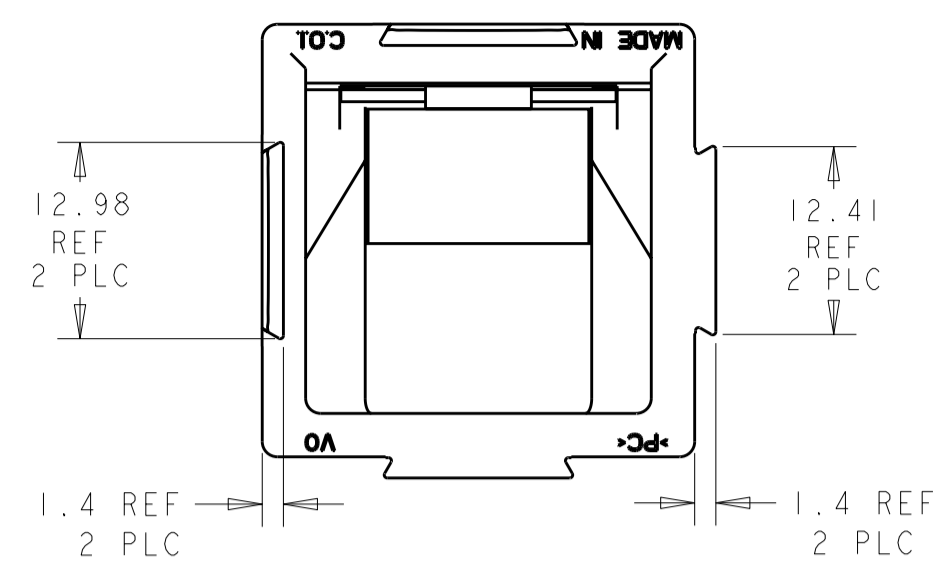

THIS DRAWING IS UNPUBLISHED. RELEASED FOR PUBLICATION 20
© COPYRIGHT 20 BY TYCO ELECTRONICS CORPORATION. ALL RIGHTS RESERVED.

LOC	DIST	REVISIONS			
P	LTR	DESCRIPTION	DATE	DWN	APVD
CM	0	01	REVISED PER ECR-10-010379	24MAY2010	HMR JR

THIS PRODUCT HAS PASSED VERIFICATION AND AGENCY APPROVALS TESTING AND IS COMPONENT RECOGNIZED PER UL 1977. TYCO ELECTRONICS PRODUCT QUALIFICATION TESTING IS NOT YET COMPLETED.

GREEN	1604062-5
RED	1604062-4
WHITE	1604062-3
BLACK	1604062-2
BLUE	1604062-1
HOUSING COLOR	ASSEMBLY PART NO