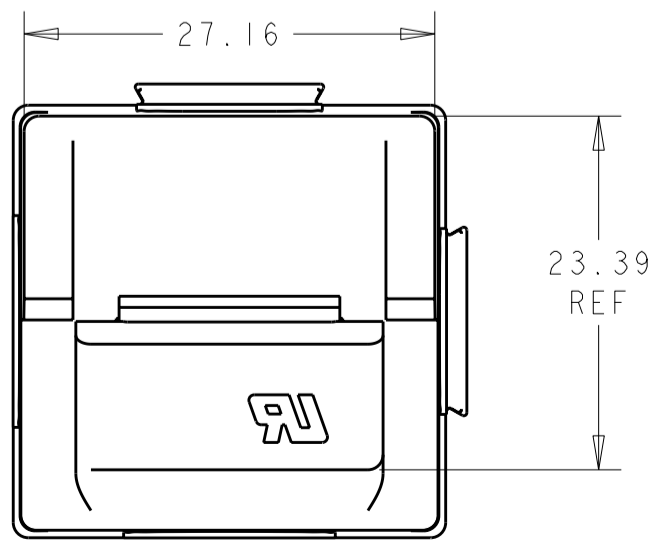

**METRIC**

THIS DRAWING IS A CONTROLLED DOCUMENT FOR TYCO ELECTRONICS CORPORATION. IT IS SUBJECT TO CHANGE AND THE CONTROLLING ENGINEERING ORGANIZATION SHOULD BE CONTACTED FOR THE LATEST REVISION.		DWN B. D. YOHN 9SEPT2002	Tyco Electronics Harrisburg, PA 17105-3608	
DIMENSIONS: mm		CHK W. H. BERNHART 9SEPT2002	NAME SUB-ASSY, HOUSING WITH SPRING 180 AMP SINGLE POLE POWER PRODUCT	
TOLERANCES UNLESS OTHERWISE SPECIFIED: 0 PLC ±0.13 1 PLC ±0.13 2 PLC ±0.13 3 PLC ±0.13 4 PLC ± ANGLES ± FINISH		APVD W. H. BERNHART 9SEPT2002	RESTRICTED TO	
MATERIAL		PRODUCT SPEC	SIZE A2	CAGE CODE 00779
		APPLICATION SPEC	DRAWING NO 1604062	SCALE 2:1
		WEIGHT	SHEET 1	OF 1
		CUSTOMER DRAWING	REV 01	