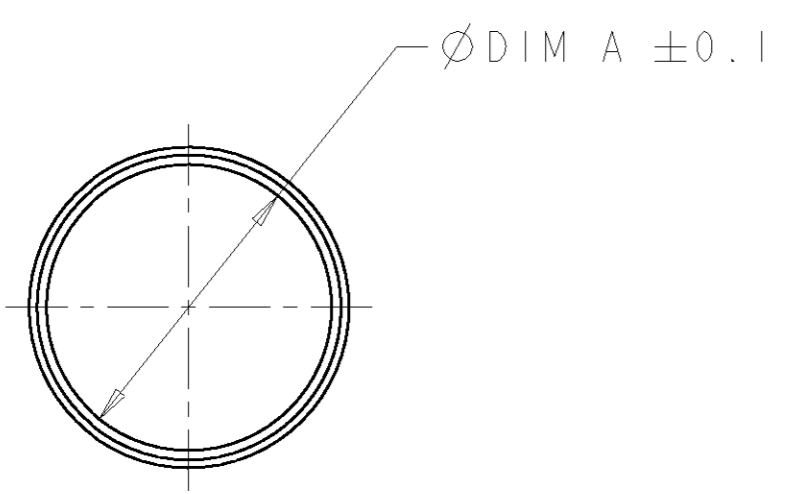

- 1. MATERIAL: COPPER
- 2. PLATING: SILVER

#4	7.57	1604072-3
#6	5.72	1604072-2
#8	4.75	1604072-1
WIRE RANGE	DIM A	PART NUMBER

METRIC

THIS DRAWING IS A CONTROLLED DOCUMENT FOR TYCO ELECTRONICS CORPORATION. IT IS SUBJECT TO CHANGE AND THE CONTROLLING ENGINEERING ORGANIZATION SHOULD BE CONTACTED FOR THE LATEST REVISION.		DWN <b>B. HAYMAKER</b> 03 JAN 2002	Tyco Electronics Harrisburg, PA 17105-3608	
DIMENSIONS: mm		CHK <b>K. KETELSIEGER</b> 03 JAN 2002		
TOLERANCES UNLESS OTHERWISE SPECIFIED: 0 PLC ±0.13 1 PLC ±0.13 2 PLC ±0.13 3 PLC ±0.13 4 PLC ± ANGLES ± FINISH		APVD <b>K. KETELSIEGER</b> 03 JAN 2002	NAME <b>REDUCING BUSHING, 120 AMP POWER PRODUCT</b>	
MATERIAL -		PRODUCT SPEC -	APPLICATION SPEC -	RESTRICTED TO -
CUSTOMER DRAWING		WEIGHT -	SIZE <b>A2</b>	CAGE CODE <b>00779</b>
		DRAWING NO. <b>1604072</b>	SCALE <b>5:1</b>	
		SHEET <b>1</b>	REV <b>0</b>	