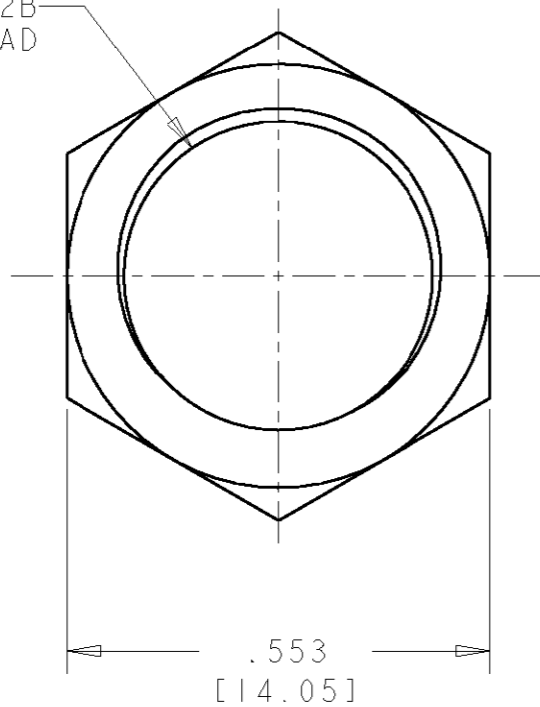

7/16-28 UNEF-2B
 THREAD

1. BULK PACKAGED IN QTY OF 100.

1604197-1
 PART NUMBER

<small>THIS DRAWING IS A CONTROLLED DOCUMENT FOR TYCO ELECTRONICS CORPORATION IT IS SUBJECT TO CHANGE AND THE CONTROLLING ENGINEERING ORGANIZATION SHOULD BE CONTACTED FOR THE LATEST REVISION.</small>		DWN S WIEST 18JUN2002 CHR G DOUTY 18JUN2002 APVD H WAKFEM 18JUL2003	Tyco Electronics Harrisburg, PA 17105-3608
DIMENSIONS: in [mm]	TOLERANCES UNLESS OTHERWISE SPECIFIED:	PRODUCT SPEC -	NAME JAM NUT 7/16-28 UNEF-2B MINI CPC
	0 PLC ±- 1 PLC ±- 2 PLC ±- 3 PLC ±- 4 PLC ±- ANGLES ±-	APPLICATION SPEC -	SIZE A3 CAGE CODE 00779 DRAWING NO C-1604197 RESTRICTED TO -
MATERIAL -	FINISH -	WEIGHT -	CUSTOMER DRAWING SCALE 4:1 SHEET 1 OF 1 REV A