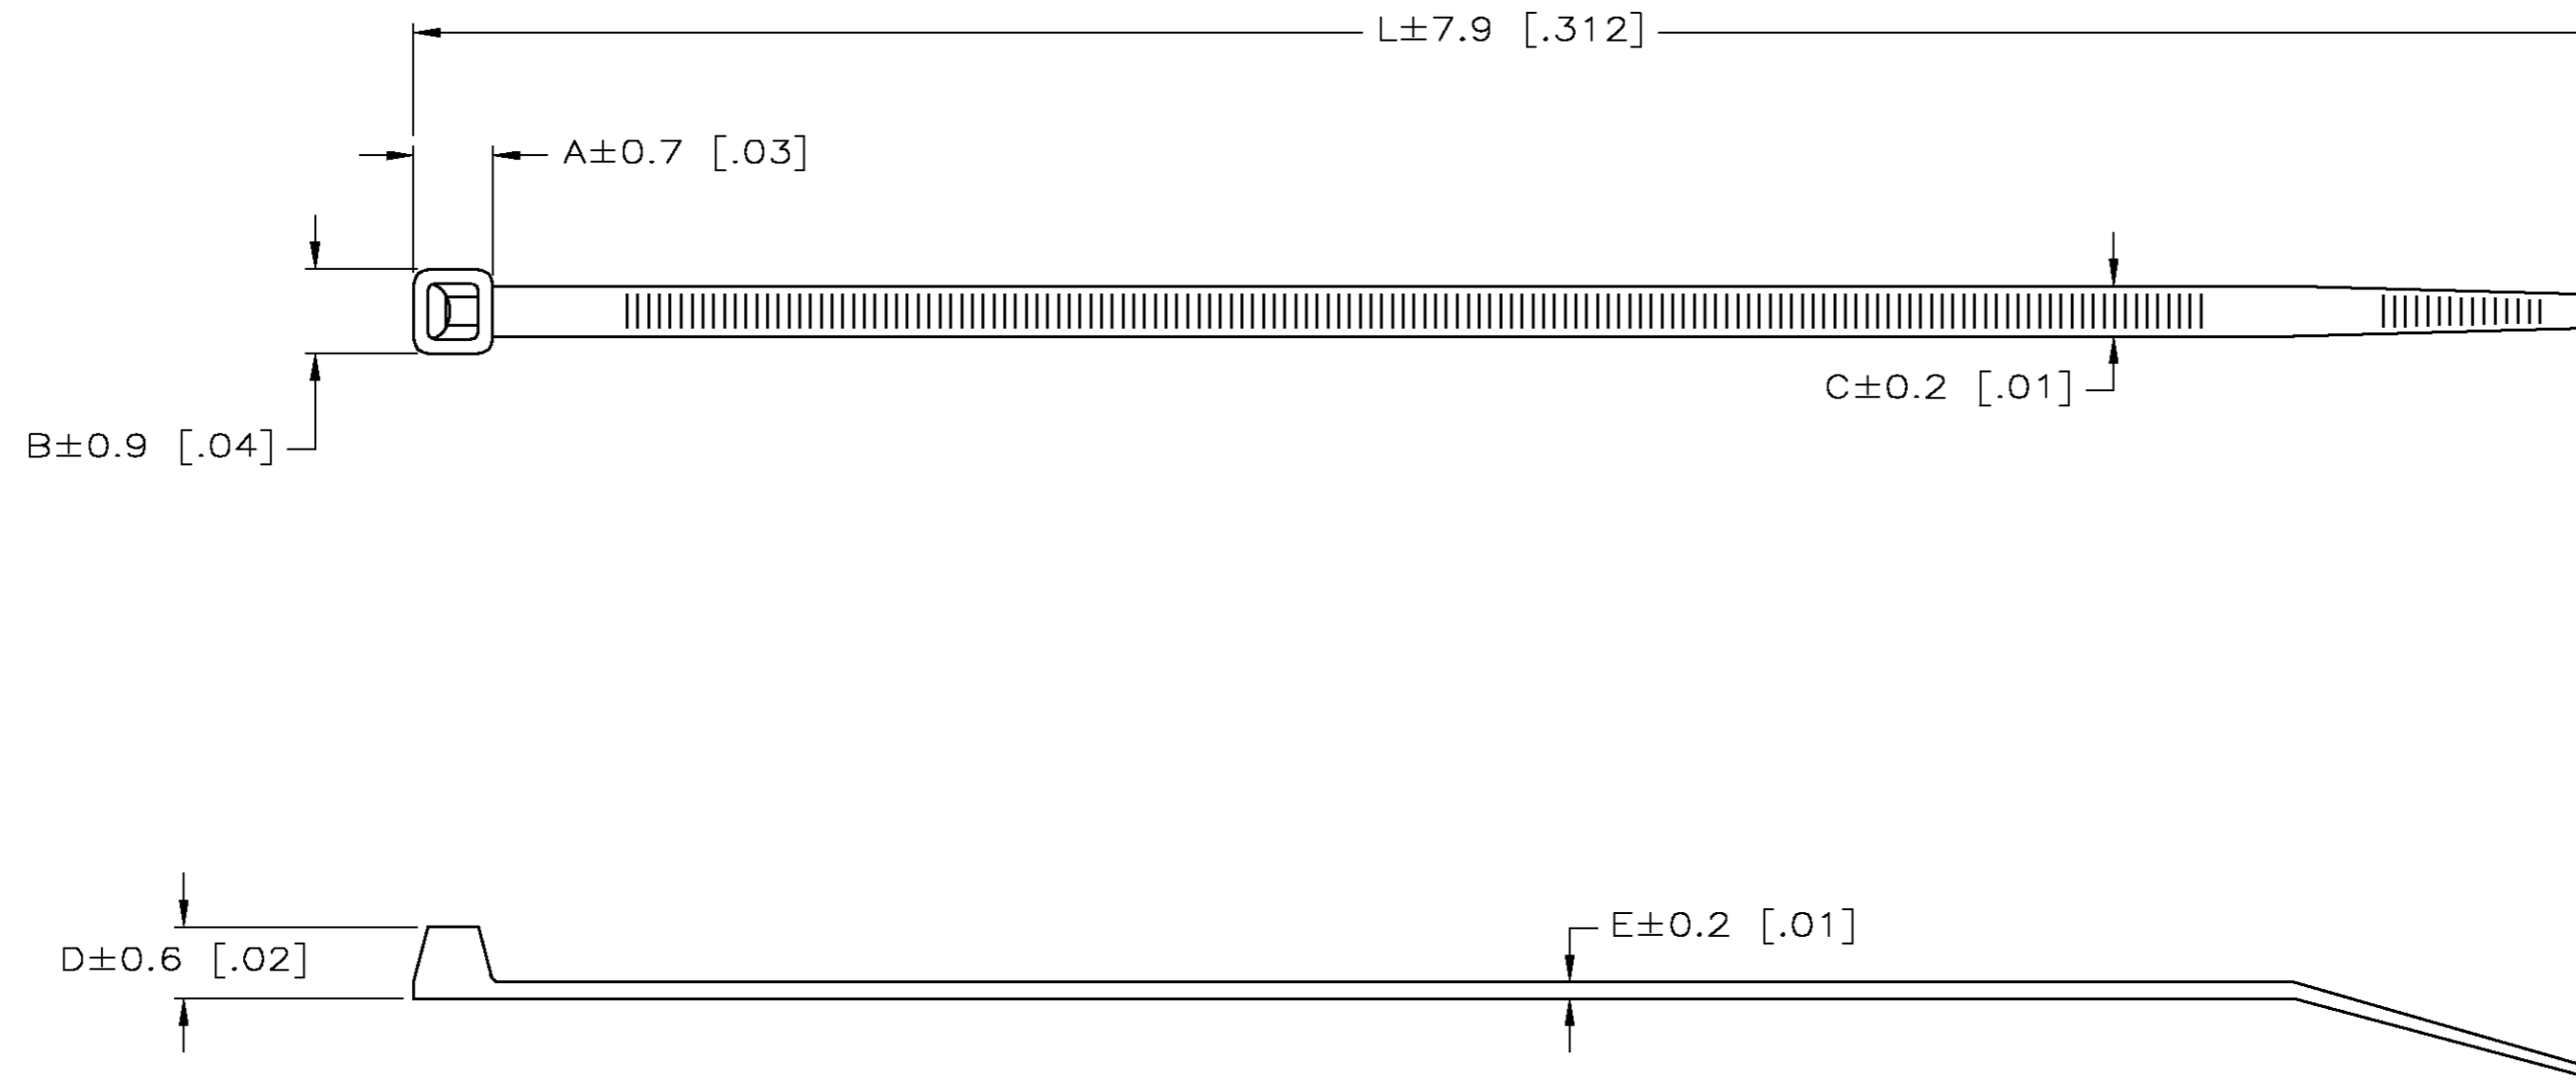

QTY/ BAG	COLOR	PART NUMBER
100	NATURAL HALAR	3-604772-0
1000	NATURAL	2-604772-9
1000	BLACK	2-604772-0
100	NATURAL	1-604772-9
100	BLACK	1-604772-0
1	NATURAL	604772-1

METRIC

THIS DRAWING IS A CONTROLLED DOCUMENT.