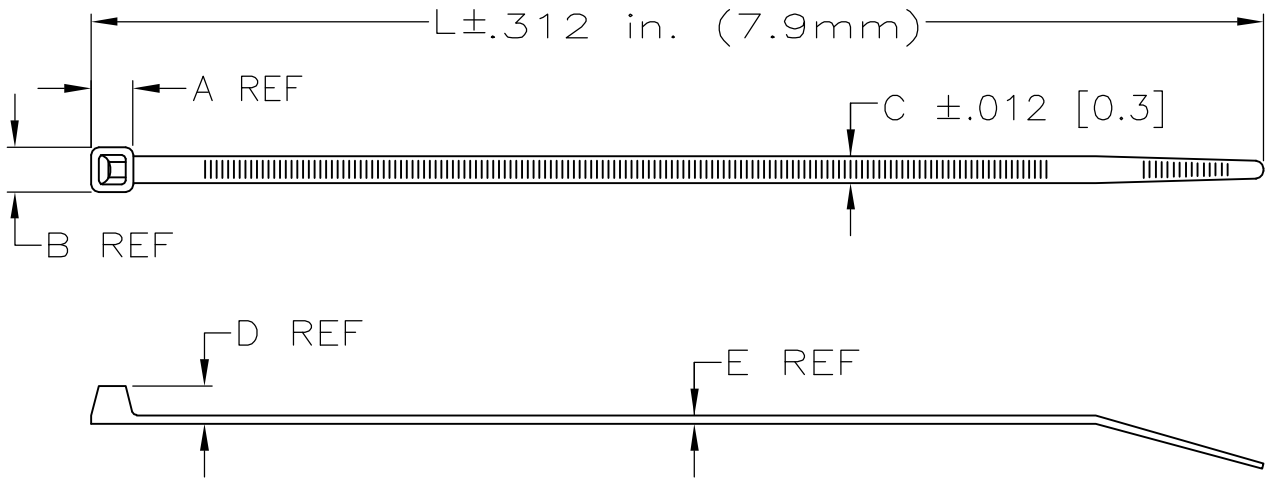

LOC	DIST	REVISIONS					
CM	0	P	LTR	DESCRIPTION	DATE	DWN	APVD
		H3		ECO-05-012698	31OCT05	KW	DC

1. PACKAGED IN HEAT SEALED 3 MIL POLYBAG.
2. MIL NO. MS3367-2.

UNIT OF MEASURE	A	B	C	D	E	L		MAX BUNDLE DIAMETER	MIN TENSILE STRENGTH
INCHES	.290	.298	.184	.240	.055	15.43		4.0	50 LBS
MM	7.37	7.57	4.67	6.10	1.40	392.		101.6	22.68 KG

METRIC

-	2-604774-0	BLACK 1000	
-	1-604774-0	BLACK 100	
-	2-604774-9	NATURAL 1000	
-	1-604774-9	NATURAL 100	
DWG SIZE	PART NO.	DESCRIPTION	ITEM NO.

RELEASED FOR PUBLICATION

ALL RIGHTS RESERVED.

BY TYCO ELECTRONICS CORPORATION.

THIS DRAWING IS UNPUBLISHED.

© COPYRIGHT

DIMENSIONS: INCHES	DWN	28OCT2005	MATERIAL	NYLON 6/6	FINISH	-
	CHK	K.- WHITAKER				
TOLERANCES UNLESS OTHERWISE SPECIFIED:	APVD	28OCT2005	Tyco Electronics Corporation Harrisburg, PA 17105-3608			
	PRODUCT SPEC	D. COLEY				
0 PLC ± -	APPLICATION SPEC	-	NAME CABLE TIE 15 1/2 INCH			
1 PLC ± -	WEIGHT	-	SIZE	A4	CAGE CODE	00779
2 PLC ± -			DRAWING NO	C-604774		RESTRICTED TO
3 PLC ± -						-
4 PLC ± -						
ANGLES ± -						
			CUSTOMER DRAWING		SCALE	1:1
					SHEET	1 OF 1
					REV	H3