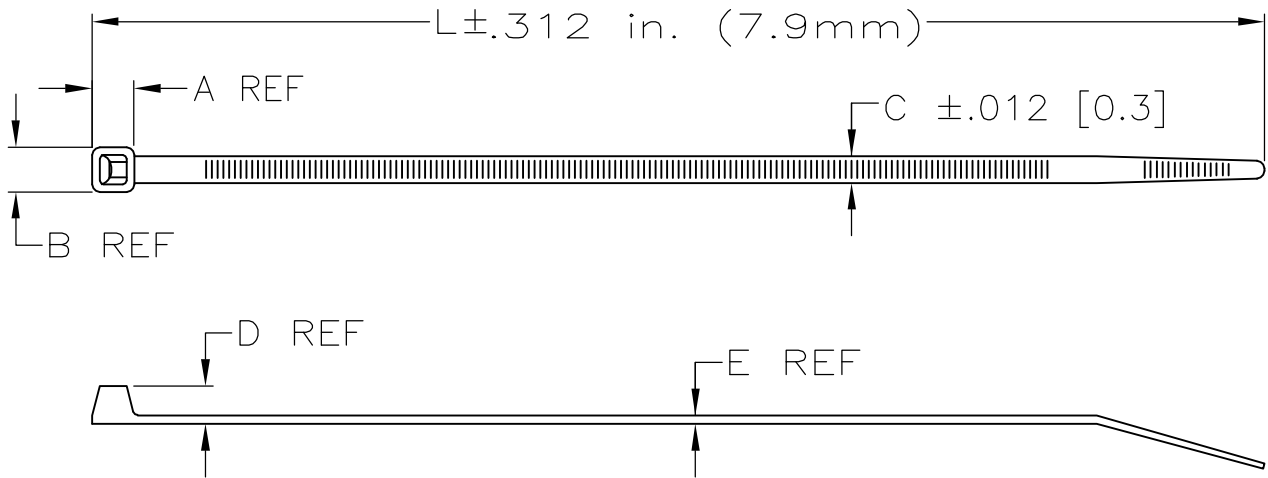

LOC	DIST	REVISIONS					
CM	0	P	LTR	DESCRIPTION	DATE	DWN	APVD
		H3		ECO-05-012698	31OCT05	KW	DC

1. PACKAGED IN HEAT SEALED 3 MIL POLYBAG.
2. MIL NO. MS3367-2.

UNIT OF MEASURE	A	B	C	D	E	L		MAX BUNDLE DIAMETER	MIN TENSILE STRENGTH
INCHES	.290	.298	.184	.240	.055	15.43		4.0	50 LBS
MM	7.37	7.57	4.67	6.10	1.40	392.		101.6	22.68 KG

METRIC

-	2-604774-0	BLACK 1000	
-	1-604774-0	BLACK 100	
-	2-604774-9	NATURAL 1000	
-	1-604774-9	NATURAL 100	
DWG SIZE	PART NO.	DESCRIPTION	ITEM NO.

RELEASED FOR PUBLICATION

ALL RIGHTS RESERVED.

BY TYCO ELECTRONICS CORPORATION.

THIS DRAWING IS UNPUBLISHED.

© COPYRIGHT

DIMENSIONS: INCHES	DWN	28OCT2005	MATERIAL	NYLON 6/6	FINISH	-
	CHK	K.- WHITAKER				
TOLERANCES UNLESS OTHERWISE SPECIFIED:	APVD	28OCT2005	Tyco Electronics Corporation Harrisburg, PA 17105-3608			
	PRODUCT SPEC	D. COLEY				
0 PLC ± -	APPLICATION SPEC	-	NAME CABLE TIE 15 1/2 INCH			
1 PLC ± -	WEIGHT	-	SIZE	A4	CAGE CODE	00779
2 PLC ± -			DRAWING NO	C-604774		RESTRICTED TO
3 PLC ± -						-
4 PLC ± -						
ANGLES ± -						
			CUSTOMER DRAWING			
			SCALE	1:1	SHEET	1 OF 1
					REV	H3