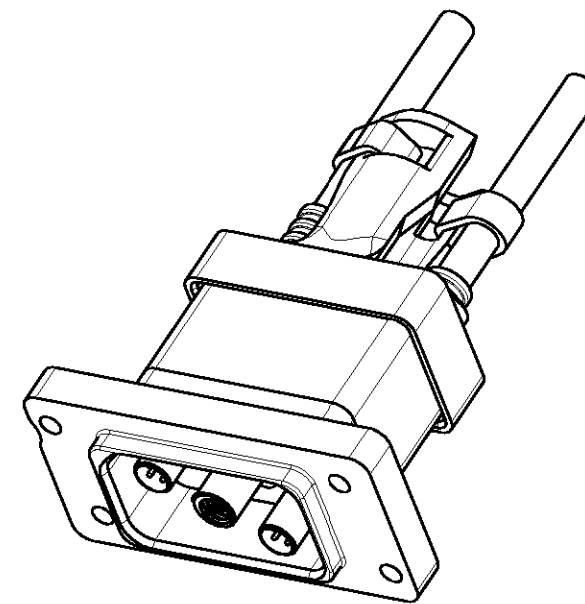

1604905-1 AND -2 KIT

BACC10MD1	---	RECEPTACLE 1604897 -OR- PLUG 1604898	1604905-2
---	1604905-1	RECEPTACLE 1604897 -OR- PLUG 1604898	1604905-1
MARKED BOEING PART NUMBER	MARKED TYCO PART NUMBER	USED ON	ASSEMBLY PART NO