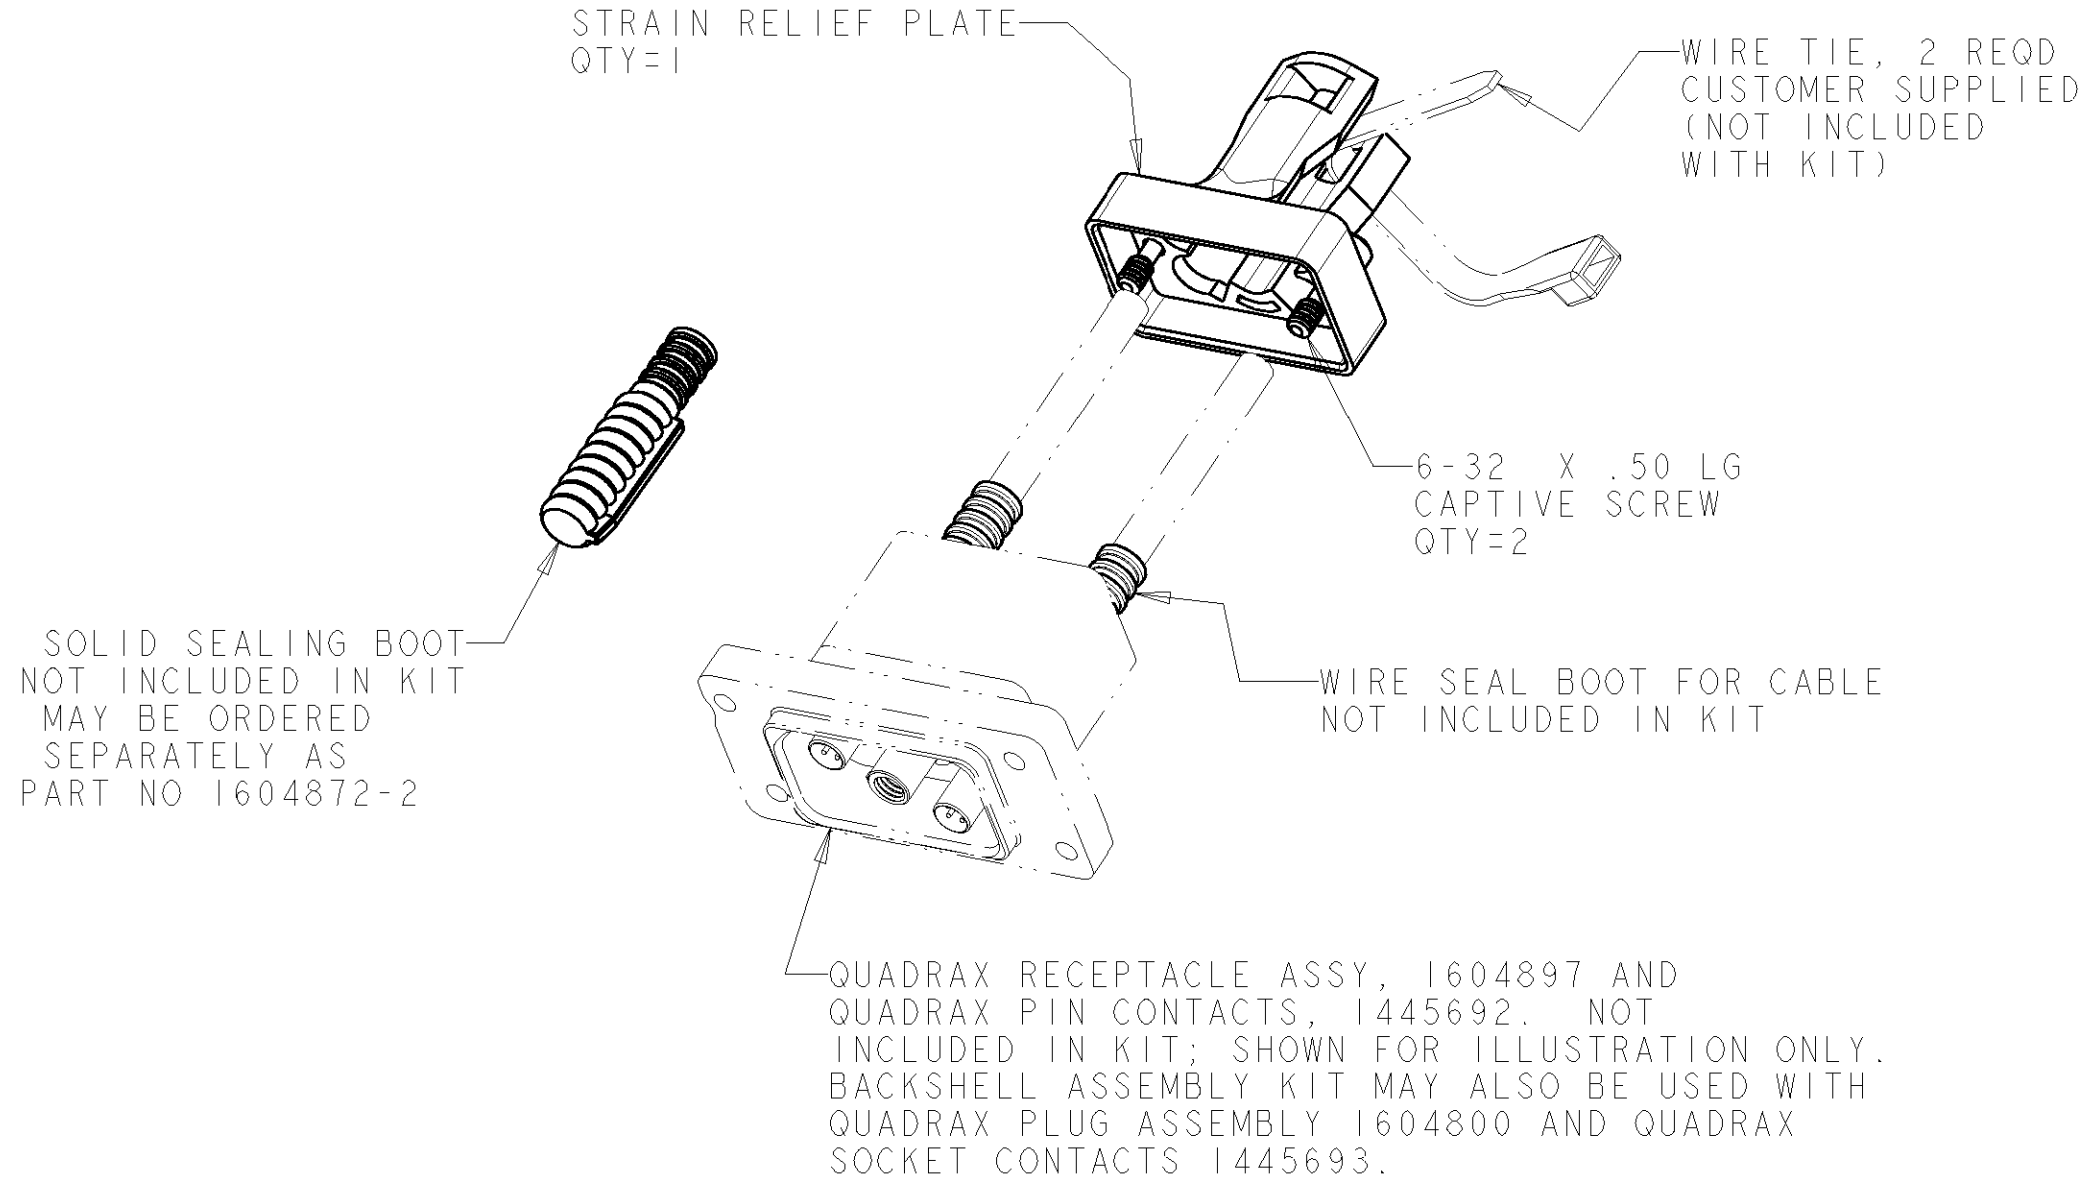

1604905-1 AND -2 KIT

BACC10MD1	---	RECEPTACLE 1604897 -OR- PLUG 1604898	1604905-2
---	1604905-1	RECEPTACLE 1604897 -OR- PLUG 1604898	1604905-1
MARKED BOEING PART NUMBER	MARKED TYCO PART NUMBER	USED ON	ASSEMBLY PART NO