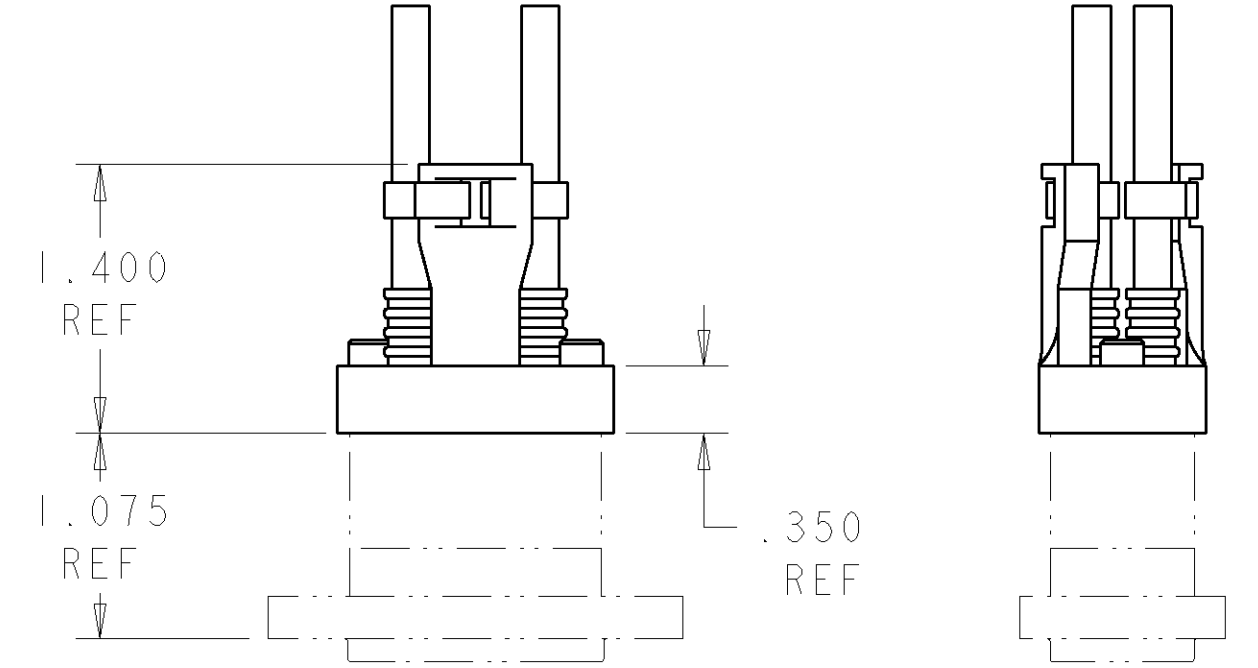

1604905-1 AND -2 KIT

BACC10MD1	---	RECEPTACLE 1604897 -OR- PLUG 1604898	1604905-2
---	1604905-1	RECEPTACLE 1604897 -OR- PLUG 1604898	1604905-1
MARKED BOEING PART NUMBER	MARKED TYCO PART NUMBER	USED ON	ASSEMBLY PART NO

THIS DRAWING IS A CONTROLLED DOCUMENT FOR TYCO ELECTRONICS CORPORATION IT IS SUBJECT TO CHANGE AND THE CONTROLLING ENGINEERING ORGANIZATION SHOULD BE CONTACTED FOR THE LATEST REVISION.		DWN B. H. 10JUN03	Tyco Electronics Harrisburg, PA 17105-3608	
DIMENSIONS: IN		CHK W. H. BERNHART 10JUN03	NAME KIT, BACKSHELL, QUADRAX, 2 POSN	
TOLERANCES UNLESS OTHERWISE SPECIFIED:		APVD W. H. BERNHART 10JUN03	SIZE A2 CAGE CODE 00779 C-1604905	
0 PLC ±.1		PRODUCT SPEC -	RESTRICTED TO -	
1 PLC ±.1		APPLICATION SPEC -	SCALE 2:1 SHEET 1 OF 1 REV 0	
2 PLC ±.01		WEIGHT -		
3 PLC ±.005		CUSTOMER DRAWING		
4 PLC ±.0020				
ANGLES ±				
FINISH -				