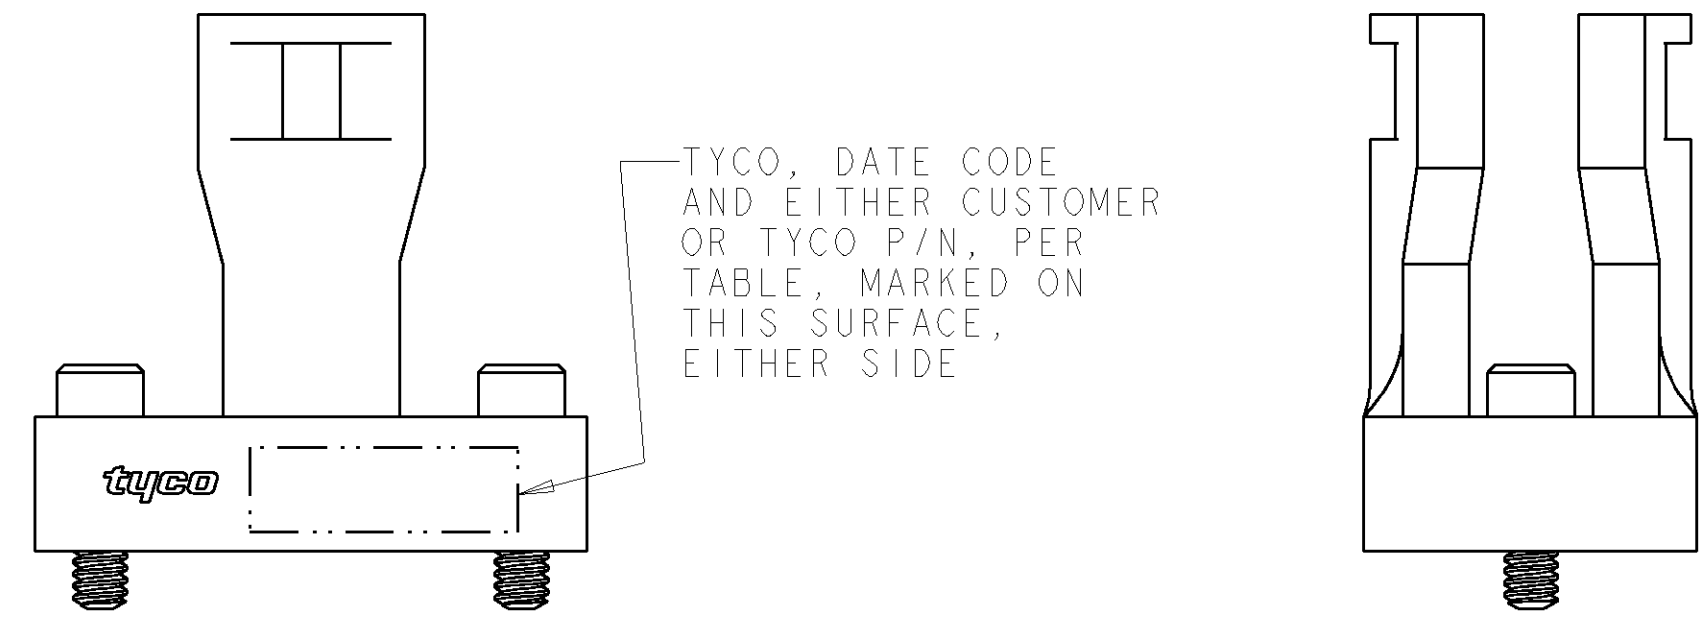

1604905-1 AND -2 KIT

BACC10MD1	---	RECEPTACLE 1604897 -OR- PLUG 1604898	1604905-2
---	1604905-1	RECEPTACLE 1604897 -OR- PLUG 1604898	1604905-1
MARKED BOEING PART NUMBER	MARKED TYCO PART NUMBER	USED ON	ASSEMBLY PART NO