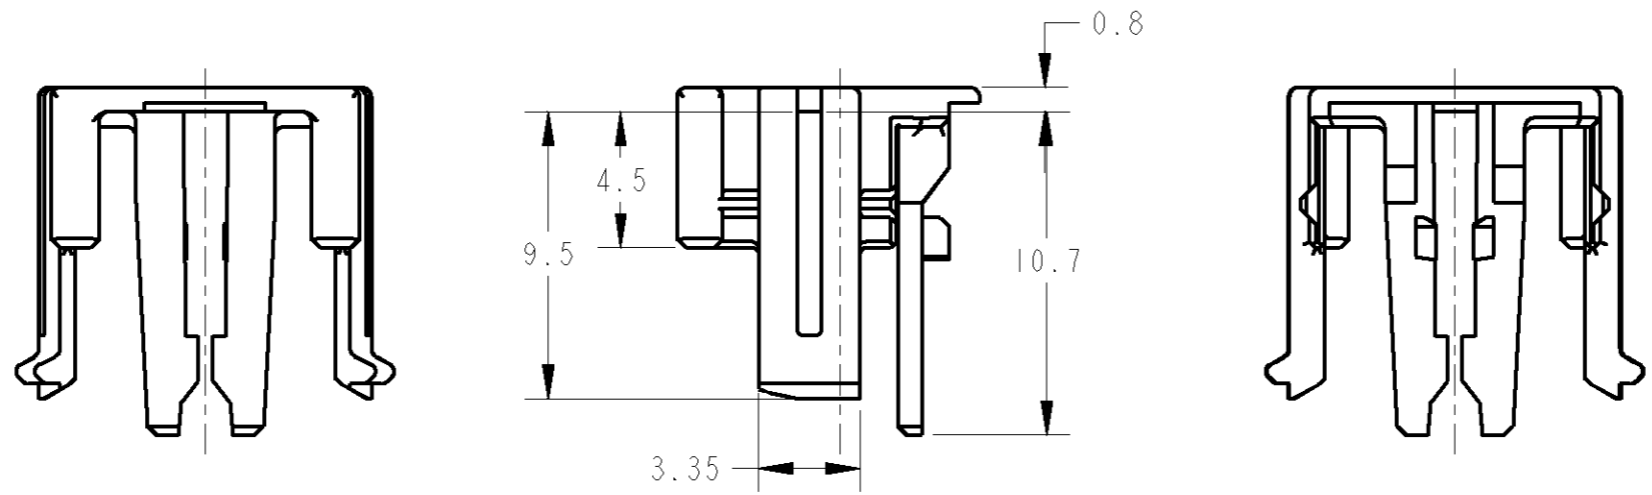

-1:AS SHOWN
 -1:本図

1. THIS PRODUCT SHOULD BE USED WITH THE IIDIA SQUIB CONNECTOR SLIM TYPE PLUG HOUSING (P/N: 1612120).
2. INSTRUCTION SHEET: 411-78040.
1. 本製品は、IIDIA SQUIB CONNECTOR SLIM TYPE PLUG HOUSING (P/N: 1612120)を装着して使用する。
2. 取扱説明書: 411-78040

<small>THIS DRAWING IS A CONTROLLED DOCUMENT FOR TYCO ELECTRONICS CORPORATION IF IS SUBJECT TO CHANGE AND THE CONTROLLING ENGINEERING ORGANIZATION SHOULD BE CONTACTED FOR THE LATEST REVISION.</small>		DWN E. SASAKI 15APR02 CHK T. KOHNO 15APR02 APVD N. SAI 15APR02		Tyco Electronics Corporation Kawasaki, Japan	
DIMENSIONS: 単位: 概 mm		TOLERANCES UNLESS OTHERWISE SPECIFIED: ±0.2		NAME 名称 IIDIA SQUIB CONNECTOR SLIM TYPE MK-11 LOCKING BUTTON	
		0-PLC ± 1-PLC ±0.1 2-PLC ±0.01 3-PLC ±0.001 4-PLC ±0.0001 ANGLES ±1.00'		PRODUCT SPEC 製品規格 108-5818 APPLICATION SPEC 取付適用規格 114-5234	
MATERIAL 材料 PBT G30		FINISH 仕上 BLACK		WEIGHT 0.2 g SIZE A3 CAGE CODE 00779 DRAWING NO. C=C-1612119	
CUSTOMER DRAWING				RESTRICTED TO SCALE 4:1 SHEET OF REV A	