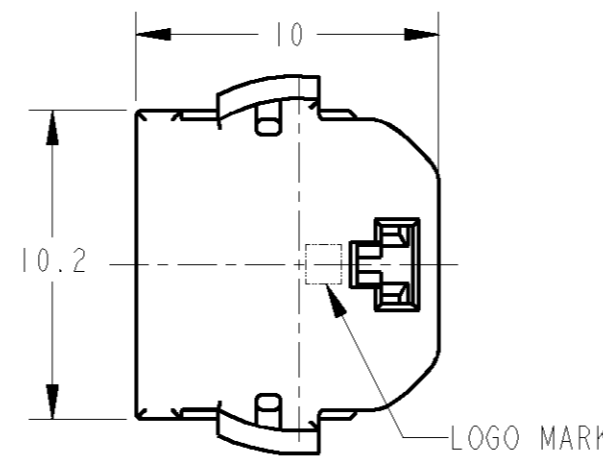

-1:AS SHOWN
 -1:本図

1. THIS PRODUCT SHOULD BE USED WITH THE IIDIA SQUIB CONNECTOR SLIM TYPE PLUG HOUSING (P/N: 1612120).
2. INSTRUCTION SHEET: 411-78040.
1. 本製品は、IIDIA SQUIB CONNECTOR SLIM TYPE PLUG HOUSING (P/N: 1612120)を装着して使用する。
2. 取扱説明書: 411-78040

<small>THIS DRAWING IS A CONTROLLED DOCUMENT FOR TYCO ELECTRONICS CORPORATION IF IS SUBJECT TO CHANGE AND THE CONTROLLING ENGINEERING ORGANIZATION SHOULD BE CONTACTED FOR THE LATEST REVISION.</small>		DWN E. SASAKI 15APR02 CHK T. KOHNO 15APR02 APVD N. SAI 15APR02		Tyco Electronics Corporation Kawasaki, Japan	
DIMENSIONS: 単位: 概 mm		TOLERANCES UNLESS OTHERWISE SPECIFIED: ±0.2		NAME 名称 IIDIA SQUIB CONNECTOR SLIM TYPE MK-11 LOCKING BUTTON	
		0-PLC ± 1-PLC ±0.1 2-PLC ±0.01 3-PLC ±0.001 4-PLC ±0.0001 ANGLES ±1.00'		PRODUCT SPEC 製品規格 108-5818 APPLICATION SPEC 取付適用規格 114-5234	
MATERIAL 材料 PBT G30		FINISH 仕上 BLACK		WEIGHT 0.2 g SIZE A3 CAGE CODE 00779 DRAWING NO. C=C-1612119	
CUSTOMER DRAWING				RESTRICTED TO SCALE 4:1 SHEET OF REV A	