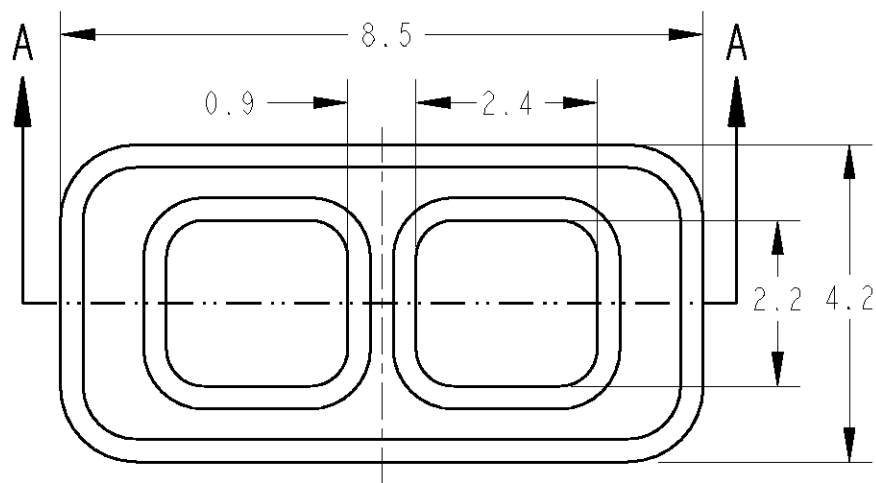

A - A

1. INSTRUCTION SHEET: 411-78033

1. 取扱説明書: 411-78033

BLACK	1612123-1
COLOR	PART NUMBER

<small>THIS DRAWING IS A CONTROLLED DOCUMENT FOR TYCO ELECTRONICS CORPORATION. IT IS SUBJECT TO CHANGE AND THE CONTROLLING ENGINEERING ORGANIZATION SHOULD BE CONTACTED FOR THE LATEST REVISION.</small>		DWN R. NAGAI 27MAR2003 CHK T. HAYASHI 27MAR2003 APVD H. YAMAGAMI 27MAR2003		tyco Electronics Tyco Electronics AMP K.K. Kawasaki, Japan	
DIMENSIONS: 単位: 毫 mm		TOLERANCES UNLESS OTHERWISE SPECIFIED: 一般公差 ±0.2 0-PLC ± 1-PLC ±0.1 2-PLC ±0.01 3-PLC ±0.001 4-PLC ±0.0001 ANGLES ±1'00"		NAME 名称 INDIA SQUIB CONNECTOR COMPACT TYPE FERRITE	
		PRODUCT SPEC 製品規格 108-5679		APPLICATION SPEC 取付適用規格 -	
MATERIAL 材料 FERRITE		FINISH 仕上 SEE TABLE		WEIGHT 0.8 g	
CUSTOMER DRAWING				SIZE A3 CAGE CODE 00779 DRAWING NO. 1612123 RESTRICTED TO -	
				SCALE 10:1 SHEET 1 OF 1 REV 0	