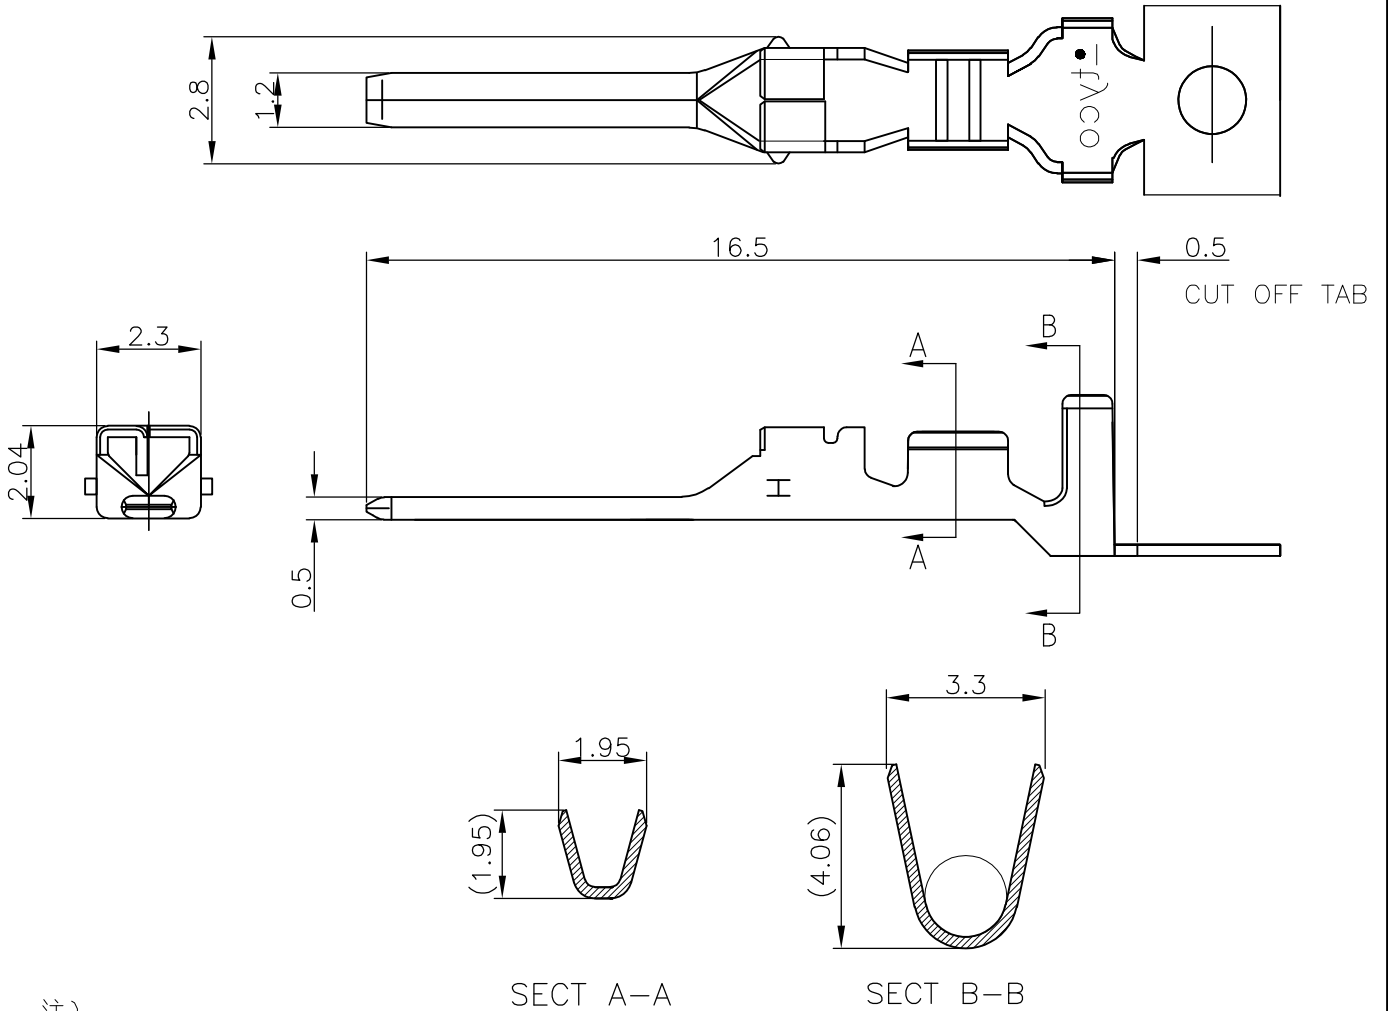

REVISIONS				
P	LTR	DESCRIPTION	DATE	APVD
	A	REVISED PER ECR-17-015715	26OCT'17	BH

注)
 1.一般公差：±0.25
 2.材料：錫めっき済 銅合金

NOTES)
 1.GENERAL TOLERANCE: ±0.25
 2.MATERIAL:PRE-TIN COPPER ALLOY

1612335-1
PART NUMBER

WIRE RANGE ???????	0.13-0.34mm ² (AWG#22-26)	INSULATION DIA ????	ø1.3-2.0mm
-----------------------	--------------------------------------	------------------------	------------

DIMENSIONS: mm	
TOLERANCES UNLESS OTHERWISE SPECIFIED:	
0 PLC	± -
1 PLC	± -
2 PLC	± -
3 PLC	± -
4 PLC	± -
ANGLES	± -

DWN	A.OISHI	30 MAY'02
CHK	M.SHINDO	30 MAY'02
APVD	M.SHINDO	30 MAY'02
PRODUCT SPEC	108-5810	
APPLICATION SPEC	114-5306	
WEIGHT		

MATERIAL	SEE NOTE	FINISH	SEE NOTE
TE TE Connectivity			
NAME GRACE INERTIA CONNECTOR 3.5 TAB CONTACT(M)			
SIZE	A4	CAGE CODE	00779
DRAWING NO	C-1612335		RESTRICTED TO
CUSTOMER DRAWING		SCALE	6:1
		SHEET	1 OF 1
		REV	A