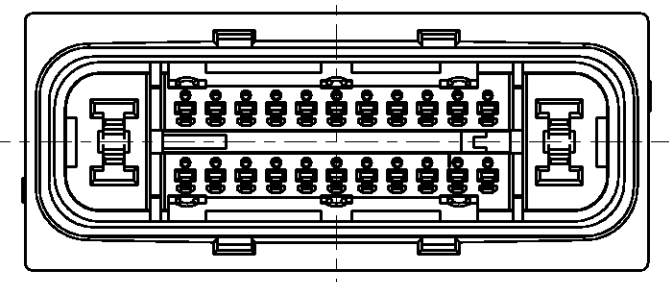

THIS DRAWING IS A CONTROLLED DOCUMENT FOR TYCO ELECTRONICS CORPORATION. IT IS SUBJECT TO CHANGE AND THE CONTROLLING ENGINEERING ORGANIZATION SHOULD BE CONTACTED FOR THE LATEST REVISION.

DIMENSIONS: mm	TOLERANCES UNLESS OTHERWISE SPECIFIED: 0 PLC ±0.5 1 PLC ±0.13 2 PLC ±0.013 3 PLC ±0.000J 4 PLC ANGLES ±1.00'
MATERIAL: -	FINISH: BLACK

DWN	10OCT02 (T. SHIMOKAWA)
CHK	T. SAGAWA
APVD	K. ODA
PRODUCT SPEC	108-5523
APPLICATION SPEC	114-5126, 114-5216
WEIGHT	47.9 g
CUSTOMER DRAWING	

Tyco Electronics Corporation Kawasaki, Japan	
NAME: 060/187 PLUG ASSEMBLY 26POSITION	
SIZE: A3	CAGE CODE: 00779
DRAWING NO: 1612683	RESTRICTED TO: -
SCALE: .	SHEET OF REV: A