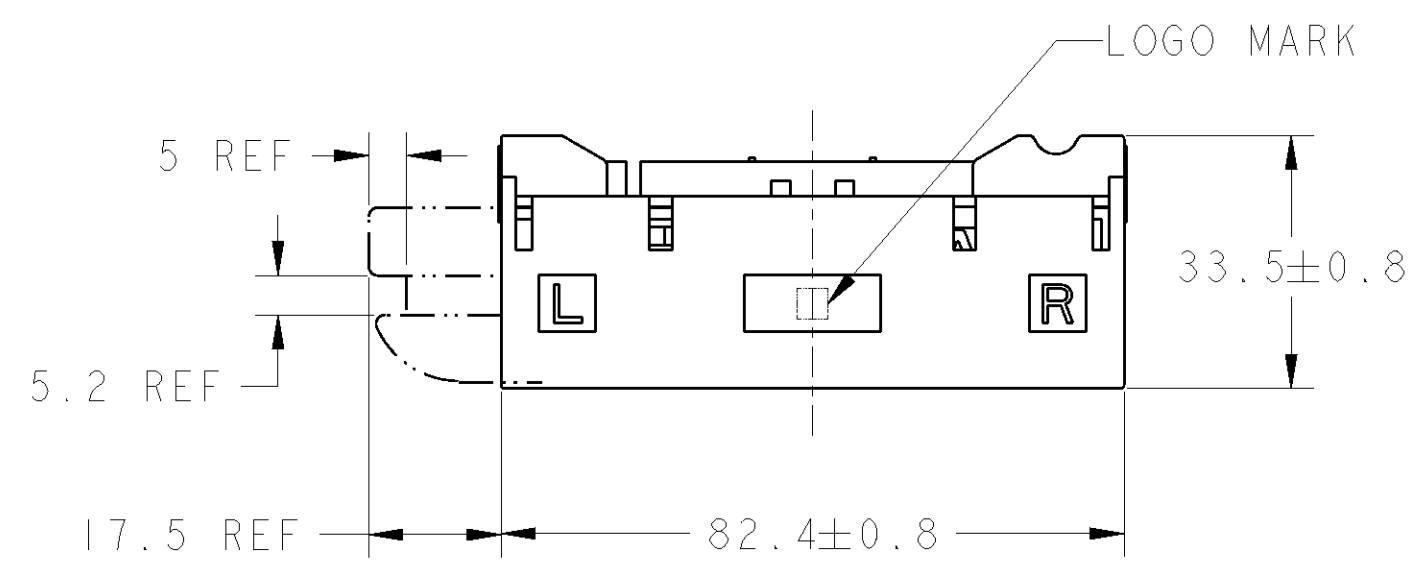

THIS DRAWING IS A CONTROLLED DOCUMENT FOR TYCO ELECTRONICS CORPORATION. IT IS SUBJECT TO CHANGE AND THE CONTROLLING ENGINEERING ORGANIZATION SHOULD BE CONTACTED FOR THE LATEST REVISION.

DIMENSIONS: mm	TOLERANCES UNLESS OTHERWISE SPECIFIED: 0 PLC ±0.5 1 PLC ±0.13 2 PLC ±0.013 3 PLC ±0.000J 4 PLC ANGLES ±1.00'
MATERIAL: -	FINISH: BLACK

DWN	10OCT02 (T. SHIMOKAWA)
CHK	T. SAGAWA
APVD	K. ODA
PRODUCT SPEC	108-5523
APPLICATION SPEC	114-5126, 114-5216
WEIGHT	47.9 g
CUSTOMER DRAWING	

Tyco Electronics Corporation Kawasaki, Japan	
NAME: 060/187 PLUG ASSEMBLY 26POSITION	
SIZE: A3	CAGE CODE: 00779
DRAWING NO: 1612683	RESTRICTED TO: -
SCALE: .	SHEET OF REV: A