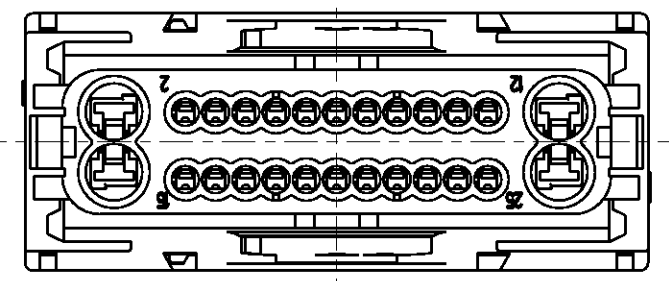

THIS DRAWING IS UNPUBLISHED. RELEASED FOR PUBLICATION 2002
© COPYRIGHT 2002 BY TYCO ELECTRONICS CORPORATION. ALL RIGHTS RESERVED.

LOC	DIST	REVISIONS			
P	LTR	DESCRIPTION	DATE	DWN	APVD
J	-	0	RELEASED	FJ00-2243-02	10OCT02 (T.S.) K.O
		01	ADDED -2	ECR-06-018269	28JUL06 TS KB
		A	REVISED	ECR-10-007503	11MAY10 TS KB

1612683-1