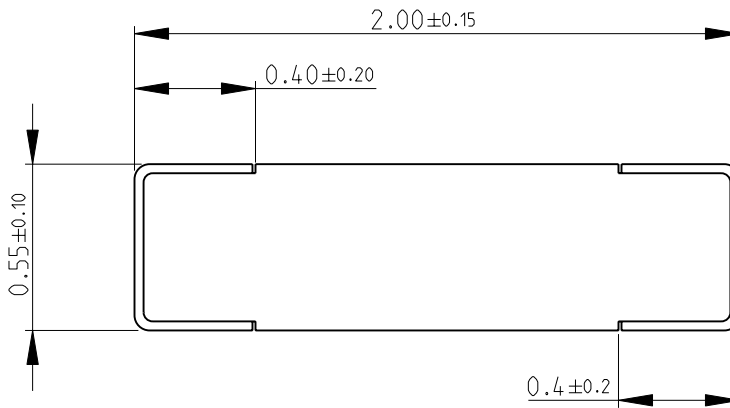

LOC	DIST	REVISIONS					
E	B	P	LTR	DESCRIPTION	DATE	DWN	APVD
			BA	NEW RELEASE	11-NOV-08	SM	St.P

FOR FURTHER INFORMATION SEE DATA SHEET FOR
CRG SERIES-THICK FILM CHIP RESISTORS

RoHS Compliant

2008

RELEASED FOR PUBLICATION

THIS DRAWING IS UNPUBLISHED.

© COPYRIGHT 2008 BY TYCO ELECTRONICS CORPORATION. ALL RIGHTS RESERVED.

DIMENSIONS: mm	DWN	11-NOV-08	MATERIAL	-	FINISH	-
	CHK	11-NOV-08	Tyco Electronics Corporation Dorcan, Swindon, SN3 5HH			
TOLERANCES UNLESS OTHERWISE SPECIFIED:	APVD	11-NOV-08				
0 PLC ±0.5	STEPHEN.P		NAME THICK FILM CHIP RESISTORS SERIES CRG 0805			
1 PLC ±0.2	PRODUCT SPEC	-				
2 PLC ±0.1	APPLICATION SPEC	-	SIZE	CAGE CODE	DRAWING NO	RESTRICTED TO
3 PLC ± -			A 4	00779	© = 1623135	-
4 PLC ± -			CUSTOMER DRAWING			
ANGLES ±5°	WEIGHT	-	SCALE	40:1	SHEET	1 OF 1
					REV	BA