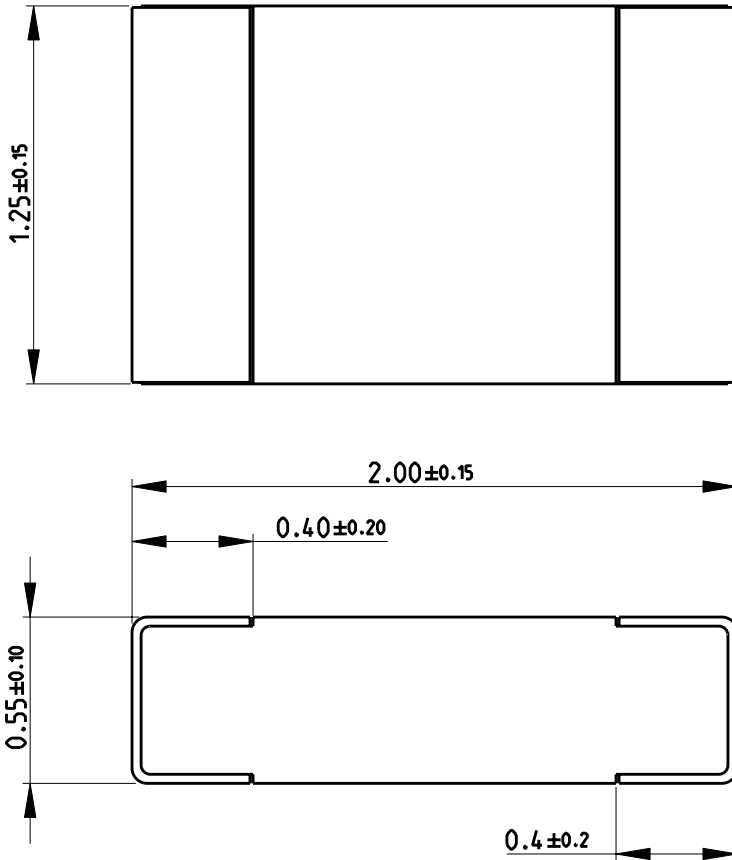

LOC	DIST	REVISIONS					
E	B	P	LTR	DESCRIPTION	DATE	DWN	APVD
		BA		NEW RELEASE	11-MAY-09	SM	St.P

FOR FURTHER INFORMATION SEE DATA SHEET FOR
CRG SERIES-THICK FILM CHIP RESISTORS

RoHS Compliant

2009

RELEASED FOR PUBLICATION

THIS DRAWING IS UNPUBLISHED.

BY TYCO ELECTRONICS CORPORATION. ALL RIGHTS RESERVED.

© COPYRIGHT 2009

DIMENSIONS:		DWN	11-MAY-09	MATERIAL	-	FINISH	-
mm		CHK	11-MAY-09	Tyco Electronics Corporation Dorcan, Swindon, SN3 5HH			
TOLERANCES UNLESS OTHERWISE SPECIFIED:		APVD	11-MAY-09				
0 PLC	± 0.5	STEPHEN.P		NAME			
1 PLC	± 0.2	PRODUCT SPEC	-	THICK FILM CHIP RESISTORS			
2 PLC	± 0.1	APPLICATION SPEC	-	SERIES CRG 0805			
3 PLC	$\pm -$	WEIGHT	-	SIZE	CAGE CODE	DRAWING NO	RESTRICTED TO
4 PLC	$\pm -$			A 4	00779	C- 1623225	-
ANGLES	$\pm 5^\circ$			CUSTOMER DRAWING			
				SCALE	40:1	SHEET	1 OF 1
						REV	BA