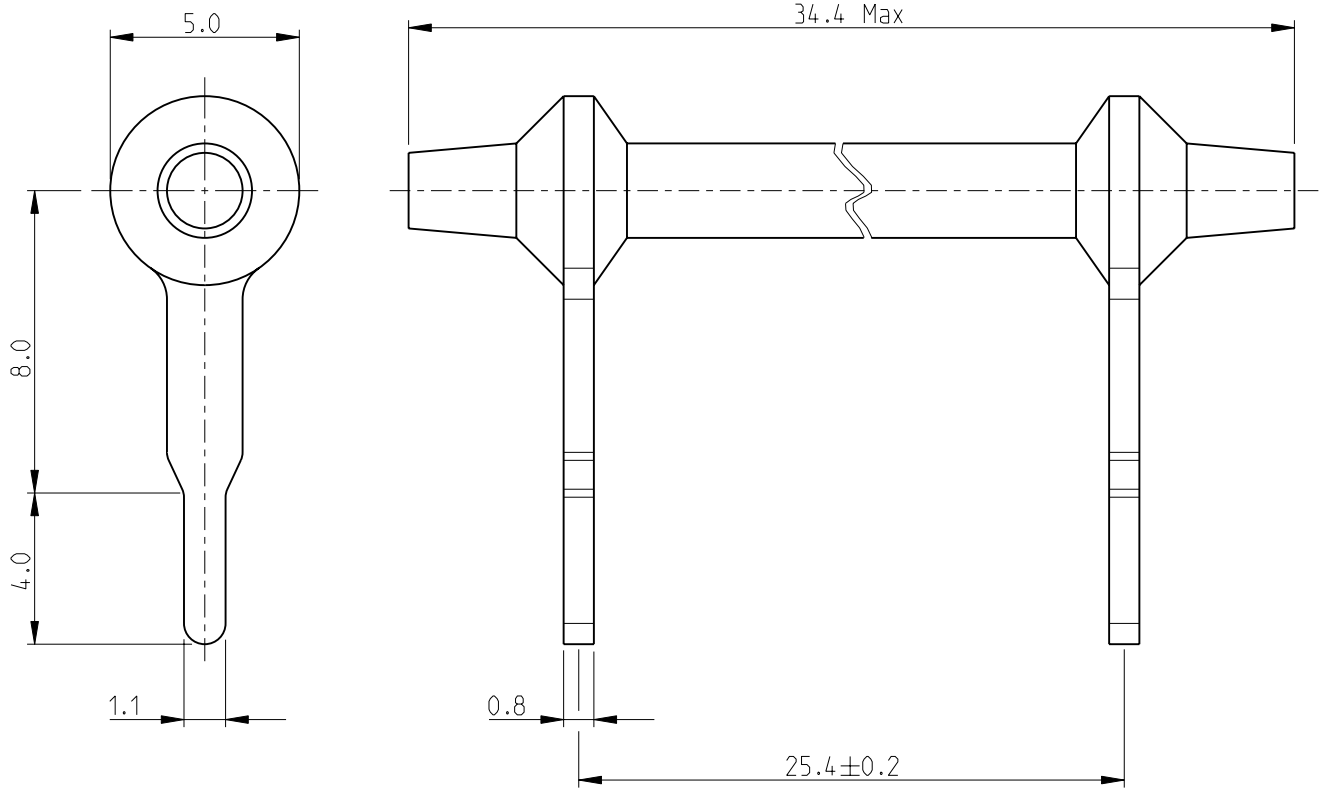

LOC	DIST	REVISIONS					
E	B	P	LTR	DESCRIPTION	DATE	DWN	APVD
		BA		NEW RELEASE	05-AUG-09	SM	St.P

FOR FURTHER INFORMATION SEE DATA SHEET FOR
SERIES FC- HIGH POWER RESISTORS

RoHS Compliant

SCALE 3:1

2009

RELEASED FOR PUBLICATION

THIS DRAWING IS UNPUBLISHED.

BY TYCO ELECTRONICS CORPORATION. ALL RIGHTS RESERVED.

© COPYRIGHT 2009

DIMENSIONS: mm	DWN	05-AUG-09	MATERIAL	-	FINISH	-
	SUBHASH.M					
TOLERANCES UNLESS OTHERWISE SPECIFIED:	CHK	05-AUG-09	Tyco Electronics Corporation Dorcan, Swindon, SN3 5HH			
	ALLAN.P					
0 PLC ±0.5	APVD	05-AUG-09	NAME HIGH POWER RESISTORS SERIES FC6 (LOW PROFILE STANDOFF)			
1 PLC ±0.2	STEPHEN.P					
2 PLC ±0.1	PRODUCT SPEC	-	SIZE	CAGE CODE	DRAWING NO	RESTRICTED TO
3 PLC ±-	APPLICATION SPEC	-	A 4	00779	©-1623710	-
4 PLC ±-			CUSTOMER DRAWING			
ANGLES ±5°	WEIGHT	-	SCALE		5:1	SHEET 1 OF 1
			REV		BA	