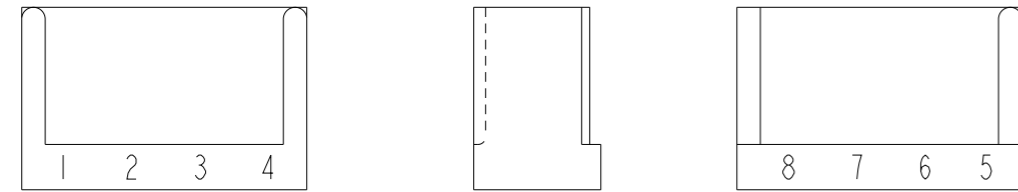

REVISIONS

P	LTR	DESCRIPTION	DATE	DWN	APVD
	D3	REVISED PER ECR-21-118186	29OCT2021	SS	EW

DIMENSIONS IN mm

SECTION A-A

THESE VIEWS SHOW THE EXTRA NUMBERING FOR: 1-163007-0

ORDER NO.	COLOUR	MATERIAL
1-163007-0	CLEAR	PA 6/6
163007-9	ORANGE	PA 6/6
163007-8	VIOLET	PA 6/6
163007-7	GREY	PA 6/6
163007-6	BROWN	PA 6/6
163007-5	BLACK	PA 6/6
163007-4	YELLOW	PA 6/6
163007-3	BLUE	PA 6/6
163007-2	GREEN	PA 6/6
163007-1	RED	PA 6/6
163007-0	CLEAR	PA 6/6

THIS DRAWING IS A CONTROLLED DOCUMENT.		DWN RvHEUVEN 14AUG07	 TE Connectivity	NAME 8 WAY FASTIN-ON RECEPT. HOUSING	
DIMENSIONS: mm		CHK MvDRIEL 14AUG07		PRODUCT SPEC	
TOLERANCES UNLESS OTHERWISE SPECIFIED:		APVD MvDRIEL 14AUG07		APPLICATION SPEC	
0 PLC ±- 1 PLC ±- 2 PLC ±- 3 PLC ±- 4 PLC ±- ANGLES ±-		WEIGHT -		SIZE A3	CAGE CODE 00779
MATERIAL material_2		FINISH finish_spec_2	CUSTOMER DRAWING		RESTRICTED TO -
SCALE NTS			SHEET 1 OF 1		REV D3