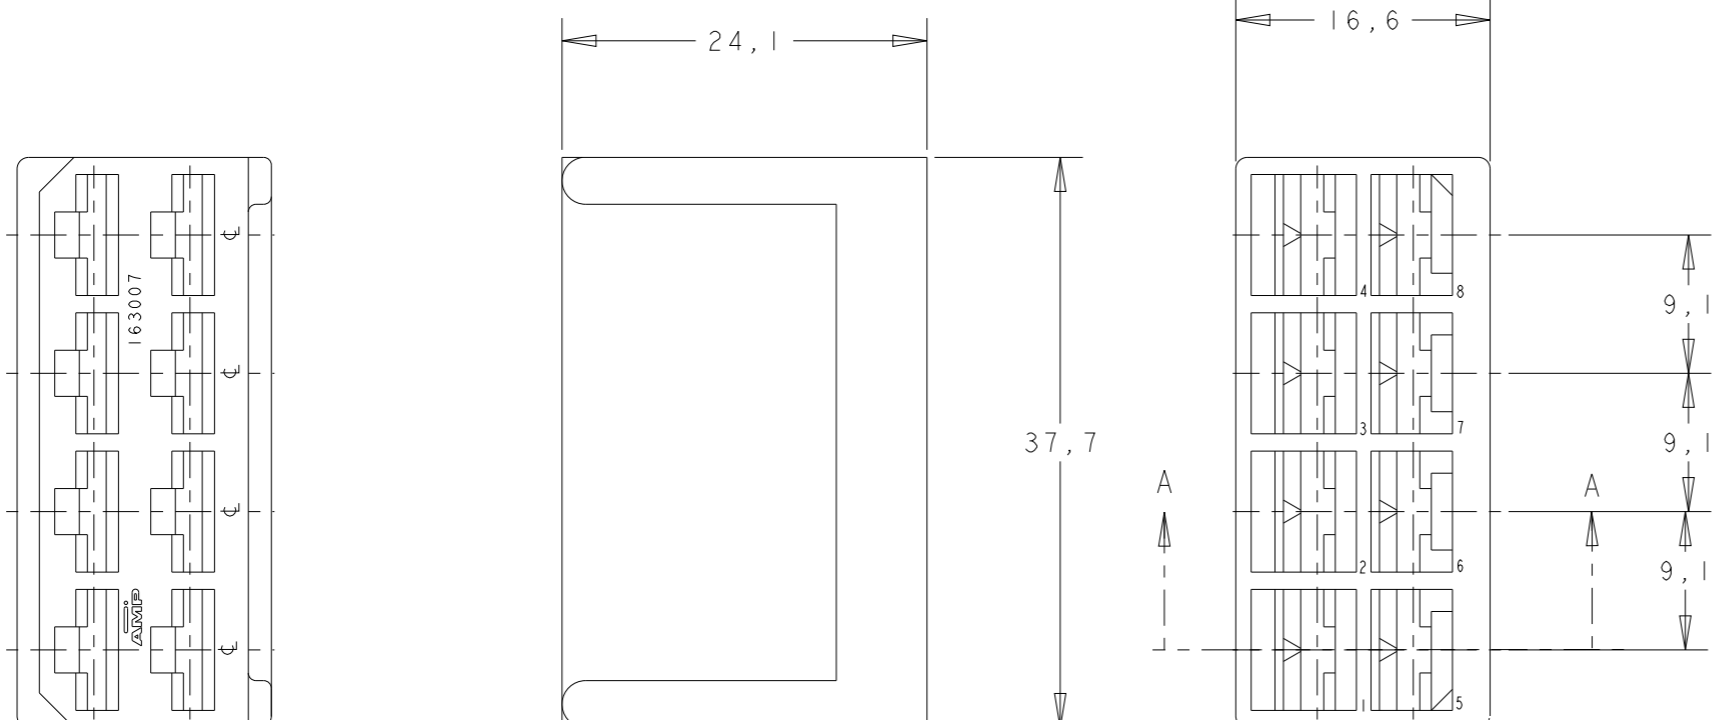

REVISIONS

P	LTR	DESCRIPTION	DATE	DWN	APVD
	D3	REVISED PER ECR-21-118186	29OCT2021	SS	EW

DIMENSIONS IN mm

SECTION A-A

THESE VIEWS SHOW THE EXTRA NUMBERING FOR: 1-163007-0

ORDER NO.	COLOUR	MATERIAL
1-163007-0	CLEAR	PA 6/6
163007-9	ORANGE	PA 6/6
163007-8	VIOLET	PA 6/6
163007-7	GREY	PA 6/6
163007-6	BROWN	PA 6/6
163007-5	BLACK	PA 6/6
163007-4	YELLOW	PA 6/6
163007-3	BLUE	PA 6/6
163007-2	GREEN	PA 6/6
163007-1	RED	PA 6/6
163007-0	CLEAR	PA 6/6

THIS DRAWING IS A CONTROLLED DOCUMENT.		DWN RvHEUVEN 14AUG07	 TE Connectivity	NAME 8 WAY FASTIN-ON RECEPT. HOUSING	
DIMENSIONS: mm		CHK MvDRIEL 14AUG07		PRODUCT SPEC	
TOLERANCES UNLESS OTHERWISE SPECIFIED:		APVD MvDRIEL 14AUG07		APPLICATION SPEC	
0 PLC ±- 1 PLC ±- 2 PLC ±- 3 PLC ±- 4 PLC ±- ANGLES ±-		WEIGHT -		SIZE A3	CAGE CODE 00779
MATERIAL material_2		FINISH finish_spec_2	CUSTOMER DRAWING		RESTRICTED TO -
SCALE NTS			SHEET 1 OF 1		REV D3