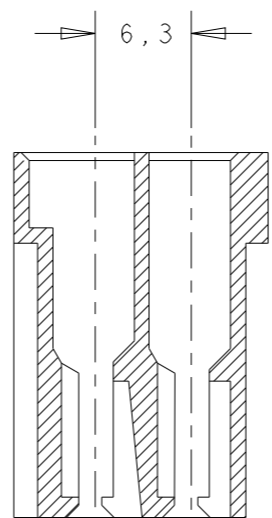

REVISIONS

P	LTR	DESCRIPTION	DATE	DWN	APVD
	D3	REVISED PER ECR-21-118186	29OCT2021	SS	EW

DIMENSIONS IN mm

SECTION A-A

THESE VIEWS SHOW THE EXTRA NUMBERING FOR: 1-163007-0

ORDER NO.	COLOUR	MATERIAL
1-163007-0	CLEAR	PA 6/6
163007-9	ORANGE	PA 6/6
163007-8	VIOLET	PA 6/6
163007-7	GREY	PA 6/6
163007-6	BROWN	PA 6/6
163007-5	BLACK	PA 6/6
163007-4	YELLOW	PA 6/6
163007-3	BLUE	PA 6/6
163007-2	GREEN	PA 6/6
163007-1	RED	PA 6/6
163007-0	CLEAR	PA 6/6

THIS DRAWING IS A CONTROLLED DOCUMENT.		DWN RvHEUVEN 14AUG07	 TE Connectivity	NAME 8 WAY FASTIN-ON RECEPT. HOUSING	
DIMENSIONS: mm		CHK MvDRIEL 14AUG07		PRODUCT SPEC	
TOLERANCES UNLESS OTHERWISE SPECIFIED:		APVD MvDRIEL 14AUG07		APPLICATION SPEC	
0 PLC ±- 1 PLC ±- 2 PLC ±- 3 PLC ±- 4 PLC ±- ANGLES ±-		WEIGHT -		SIZE A3	CAGE CODE 00779
MATERIAL material_2		FINISH finish_spec_2	CUSTOMER DRAWING		RESTRICTED TO -
SCALE NTS			SHEET 1 OF 1		REV D3