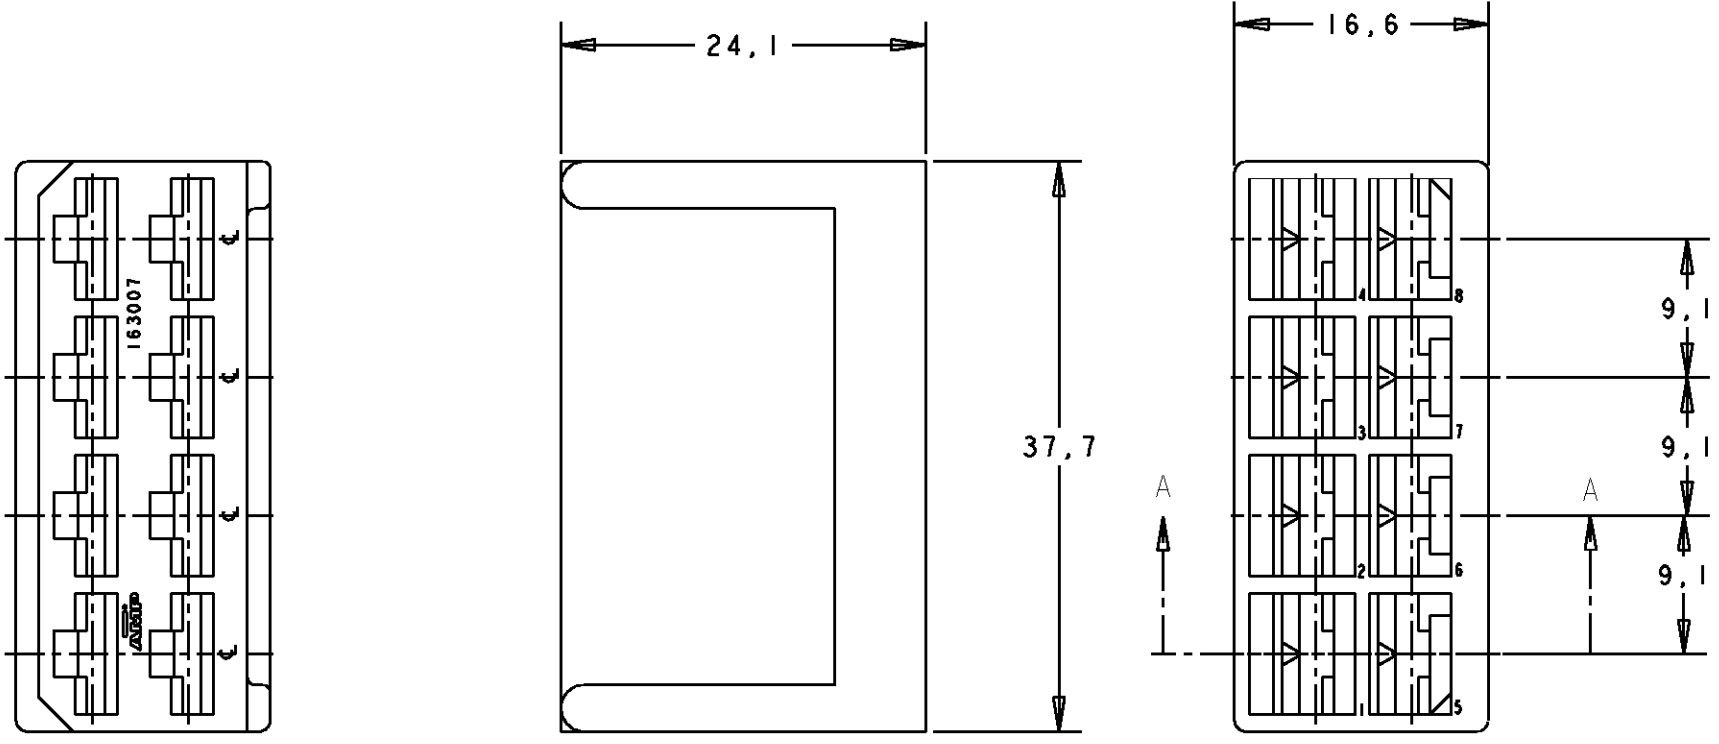

DIMENSIONS IN mm

SECTION A-A

THESE VIEWS SHOW THE EXTRA NUMBERING FOR: 1-163007-0

ORDER NO.	COLOUR	MATERIAL
1-163007-0	CLEAR	NYLON ZYTEL 101
163007-9	ORANGE	NYLON ZYTEL 101
163007-8	VIOLET	NYLON ZYTEL 101
163007-7	GREY	NYLON ZYTEL 101
163007-6	BROWN	NYLON ZYTEL 101
163007-5	BLACK	NYLON ZYTEL 101
163007-4	YELLOW	NYLON ZYTEL 101
163007-3	BLUE	NYLON ZYTEL 101
163007-2	GREEN	NYLON ZYTEL 101
163007-1	RED	NYLON ZYTEL 101
163007-0	CLEAR	NYLON ZYTEL 101

DIMENSIONS: mm 	TOLERANCES UNLESS OTHERWISE SPECIFIED: 0 PLC ± - 1 PLC ± - 2 PLC ± - 3 PLC ± - 4 PLC ± - ANGLES ± -	DWN RvHEUVEN 14AUG07		NAME 8 WAY FAST-IN-ON RECEPT. HOUSING				
		CHK MvDRIEL 14AUG07						
MATERIAL -	FINISH -	APVD MvDRIEL 14AUG07			SIZE A3	CAGE CODE 00779	DRAWING NO C-163007	RESTRICTED TO -
CUSTOMER DRAWING		PRODUCT SPEC -			SCALE NTS	SHEET 1 OF 1	REV D1	