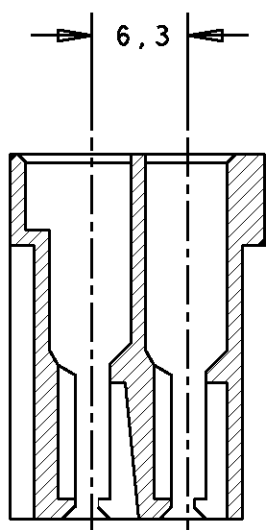

DIMENSIONS IN mm

SECTION A-A

THESE VIEWS SHOW THE EXTRA NUMBERING FOR: 1-163007-0

ORDER NO.	COLOUR	MATERIAL
1-163007-0	CLEAR	NYLON ZYTEL 101
163007-9	ORANGE	NYLON ZYTEL 101
163007-8	VIOLET	NYLON ZYTEL 101
163007-7	GREY	NYLON ZYTEL 101
163007-6	BROWN	NYLON ZYTEL 101
163007-5	BLACK	NYLON ZYTEL 101
163007-4	YELLOW	NYLON ZYTEL 101
163007-3	BLUE	NYLON ZYTEL 101
163007-2	GREEN	NYLON ZYTEL 101
163007-1	RED	NYLON ZYTEL 101
163007-0	CLEAR	NYLON ZYTEL 101

DIMENSIONS: mm 	TOLERANCES UNLESS OTHERWISE SPECIFIED: 0 PLC ± - 1 PLC ± - 2 PLC ± - 3 PLC ± - 4 PLC ± - ANGLES ± -	DWN RvHEUVEN 14AUG07		NAME 8 WAY FAST-IN-ON RECEPT. HOUSING				
		CHK MvDRIEL 14AUG07						
MATERIAL -	FINISH -	APVD MvDRIEL 14AUG07			SIZE A3	CAGE CODE 00779	DRAWING NO C-163007	RESTRICTED TO -
CUSTOMER DRAWING		PRODUCT SPEC -			SCALE NTS	SHEET 1 OF 1	REV D1	