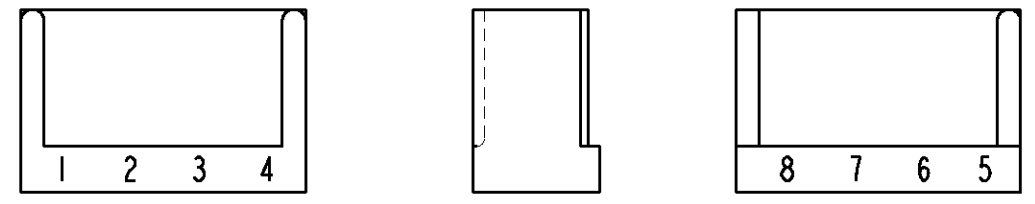

DIMENSIONS IN mm

SECTION A-A

THESE VIEWS SHOW THE EXTRA NUMBERING FOR: 1-163007-0

ORDER NO.	COLOUR	MATERIAL
1-163007-0	CLEAR	NYLON ZYTEL 101
163007-9	ORANGE	NYLON ZYTEL 101
163007-8	VIOLET	NYLON ZYTEL 101
163007-7	GREY	NYLON ZYTEL 101
163007-6	BROWN	NYLON ZYTEL 101
163007-5	BLACK	NYLON ZYTEL 101
163007-4	YELLOW	NYLON ZYTEL 101
163007-3	BLUE	NYLON ZYTEL 101
163007-2	GREEN	NYLON ZYTEL 101
163007-1	RED	NYLON ZYTEL 101
163007-0	CLEAR	NYLON ZYTEL 101

DIMENSIONS: mm 	TOLERANCES UNLESS OTHERWISE SPECIFIED: 0 PLC ± - 1 PLC ± - 2 PLC ± - 3 PLC ± - 4 PLC ± - ANGLES ± -	DWN RvHEUVEN 14AUG07		NAME 8 WAY FAST-IN-ON RECEPT. HOUSING				
		CHK MvDRIEL 14AUG07						
MATERIAL -	FINISH -	APVD MvDRIEL 14AUG07			SIZE A3	CAGE CODE 00779	DRAWING NO C-163007	RESTRICTED TO -
CUSTOMER DRAWING		PRODUCT SPEC -			SCALE NTS	SHEET 1 OF 1	REV D1	