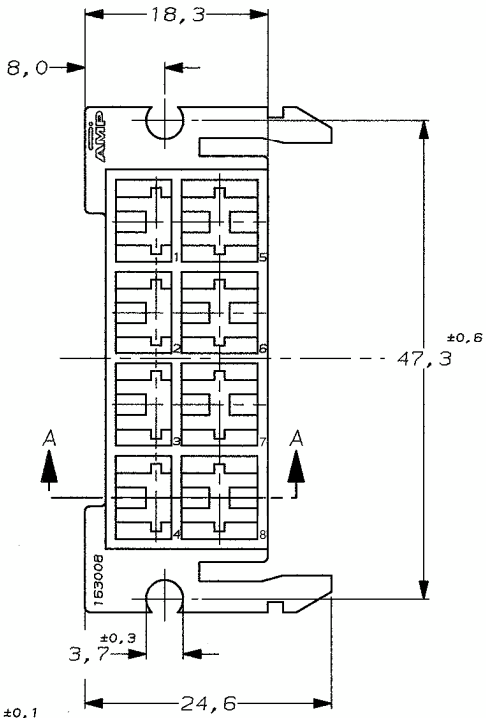

DO NOT SCALE
DIMENSIONS IN mm

METRIC

THIRD ANGLE
PROJECTION

PANEL (1,4 MAX. TH.)
CUT-OUT

1 UNLESS OTHERWISE ALL TOL. ±0,5
2 MATERIAL: PA 6.6

ORDER NO.	COLOUR	
163008-0	CLEAR	
-1	RED	OBSOLETE
-2	GREEN	OBSOLETE
-3	BLUE	OBSOLETE
-4	YELLOW	OBSOLETE
-5	BLACK	
-6	BROWN	OBSOLETE
-7	GREY	OBSOLETE
-8	VIOLET	OBSOLETE
-9	ORANGE	OBSOLETE
-1	CLEAR	OBSOLETE