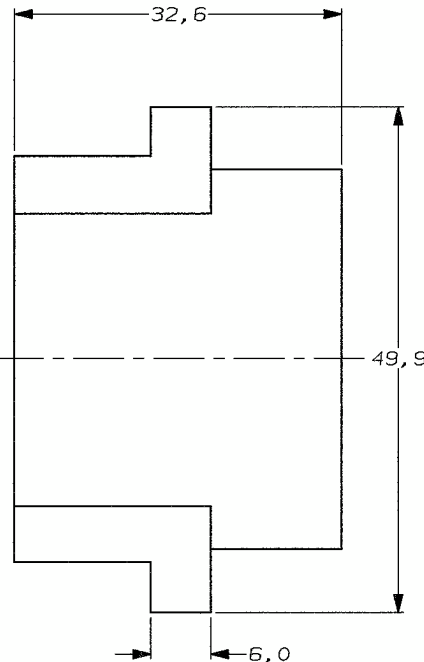

DO NOT SCALE
DIMENSIONS IN mm

METRIC

THIRD ANGLE
PROJECTION

PANEL (1,4 MAX. TH.)
CUT-OUT

1 UNLESS OTHERWISE ALL TOL. ±0,5
2 MATERIAL: PA 6.6

ORDER NO.	COLOUR	
163008-0	CLEAR	
-1	RED	OBSOLETE
-2	GREEN	OBSOLETE
-3	BLUE	OBSOLETE
-4	YELLOW	OBSOLETE
-5	BLACK	
-6	BROWN	OBSOLETE
-7	GREY	OBSOLETE
-8	VIOLET	OBSOLETE
-9	ORANGE	OBSOLETE
-1	CLEAR	OBSOLETE