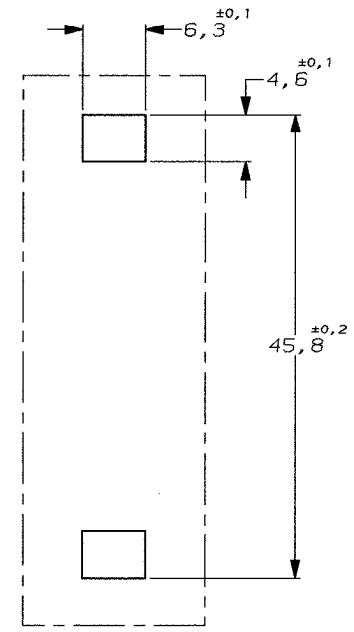

DO NOT SCALE
DIMENSIONS IN mm

METRIC

THIRD ANGLE
PROJECTION

PANEL (1,4 MAX. TH.)
CUT-OUT

1 UNLESS OTHERWISE ALL TOL. ±0,5
2 MATERIAL: PA 6.6

ORDER NO.	COLOUR	
163008-0	CLEAR	
-1	RED	OBSOLETE
-2	GREEN	OBSOLETE
-3	BLUE	OBSOLETE
-4	YELLOW	OBSOLETE
-5	BLACK	
-6	BROWN	OBSOLETE
-7	GREY	OBSOLETE
-8	VIOLET	OBSOLETE
-9	ORANGE	OBSOLETE
-1	CLEAR	OBSOLETE