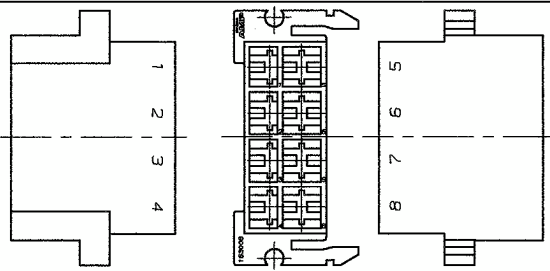

DO NOT SCALE
DIMENSIONS IN mm

METRIC

THIRD ANGLE
PROJECTION

PANEL (1,4 MAX. TH.)
CUT-OUT

1 UNLESS OTHERWISE ALL TOL. ±0,5
2 MATERIAL: PA 6.6

ORDER NO.	COLOUR	
163008-0	CLEAR	
-1	RED	OBSOLETE
-2	GREEN	OBSOLETE
-3	BLUE	OBSOLETE
-4	YELLOW	OBSOLETE
-5	BLACK	
-6	BROWN	OBSOLETE
-7	GREY	OBSOLETE
-8	VIOLET	OBSOLETE
-9	ORANGE	OBSOLETE
-1	CLEAR	OBSOLETE