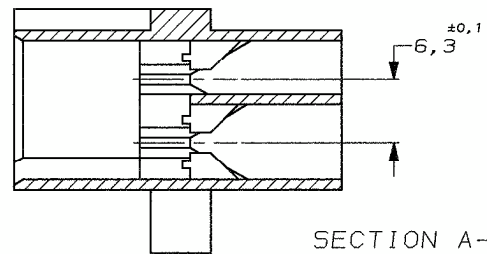

DO NOT SCALE
DIMENSIONS IN mm

METRIC

THIRD ANGLE
PROJECTION

PANEL (1,4 MAX. TH.)
CUT-OUT

1 UNLESS OTHERWISE ALL TOL. ±0,5
2 MATERIAL: PA 6.6

ORDER NO.	COLOUR	
163008-0	CLEAR	
-1	RED	OBSOLETE
-2	GREEN	OBSOLETE
-3	BLUE	OBSOLETE
-4	YELLOW	OBSOLETE
-5	BLACK	
-6	BROWN	OBSOLETE
-7	GREY	OBSOLETE
-8	VIOLET	OBSOLETE
-9	ORANGE	OBSOLETE
-1	CLEAR	OBSOLETE