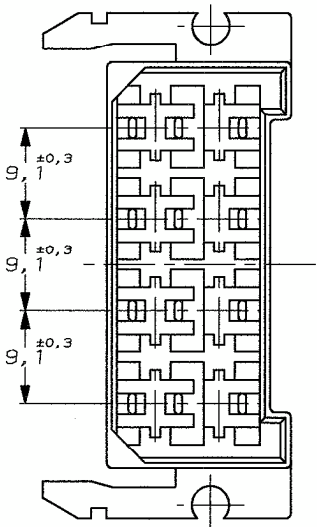

DO NOT SCALE
DIMENSIONS IN mm

METRIC

THIRD ANGLE
PROJECTION

PANEL (1,4 MAX. TH.)
CUT-OUT

1 UNLESS OTHERWISE ALL TOL. ±0,5
2 MATERIAL: PA 6.6

ORDER NO.	COLOUR	
163008-0	CLEAR	
-1	RED	OBSOLETE
-2	GREEN	OBSOLETE
-3	BLUE	OBSOLETE
-4	YELLOW	OBSOLETE
-5	BLACK	
-6	BROWN	OBSOLETE
-7	GREY	OBSOLETE
-8	VIOLET	OBSOLETE
-9	ORANGE	OBSOLETE
-1	CLEAR	OBSOLETE