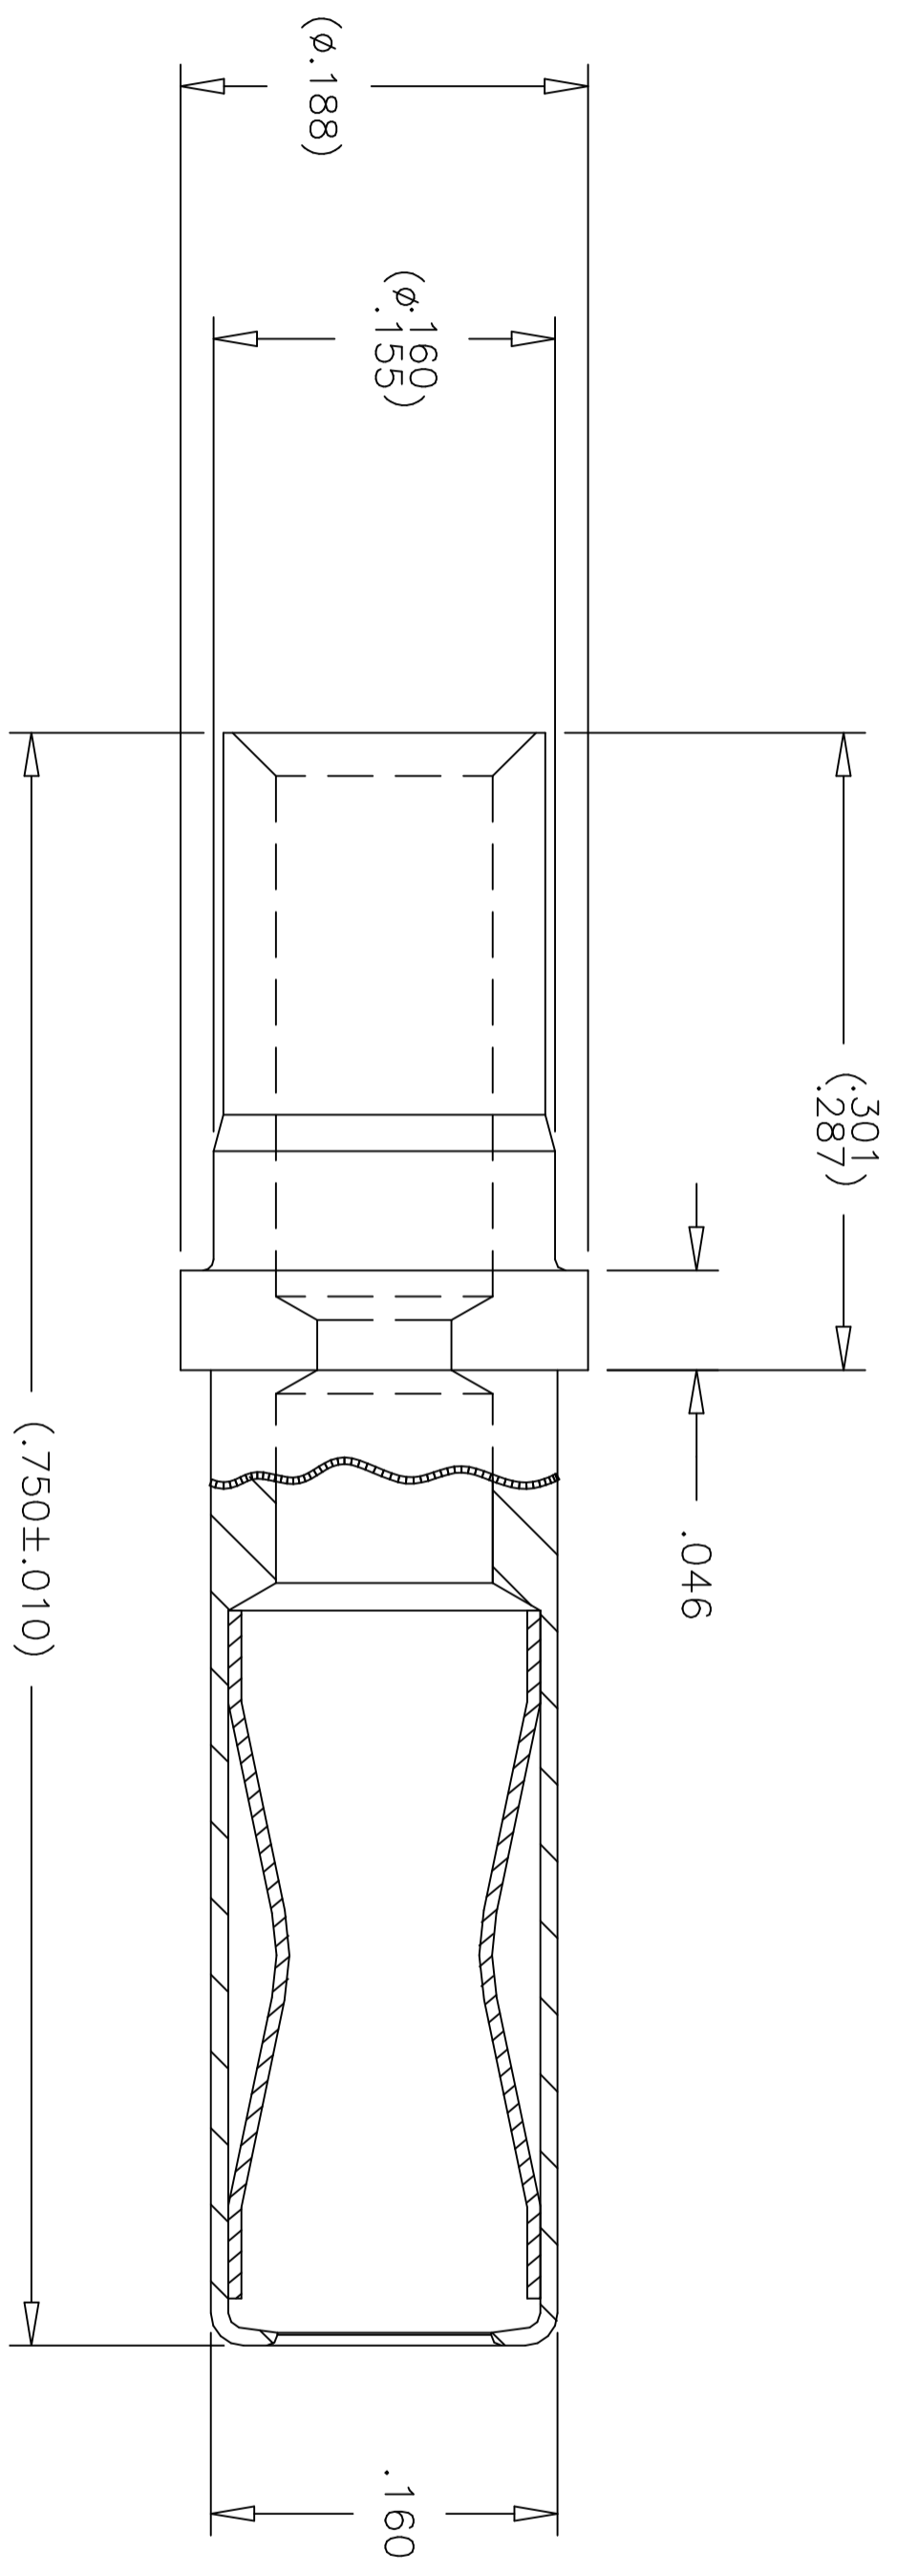

REVISIONS				
P	LR	DESCRIPTION	DATE	DMN / APVD
A		INITIAL RELEASE	08MAR18	OL / SZ

4. FINISHES:
 SOCKET BODY: GOLDED PLATED
 CROWN: GOLD PLATED

3. MATERIALS:
 SOCKET BODY: COPPER ALLOY
 CROWN: BeCu

2. ITEMS PROVIDED TO THIS SPECIFICATION SHALL BE IDENTIFIED WITH THE FOLLOWING MINIMUM INFORMATION ON THE SHIPPING PACKAGE MFG IDENT, PART NUMBER AND DATE CODE OF MANUFACTURE.

1. PART NUMBER/DESIGN CHANGES AFFECTING ITEM INTERCHANGEABILITY REQUIRE PRIOR TO CONNECTIVITY APPROVAL AND AUTHORIZATION BY REVISION TO THIS DRAWING

NOTES: UNLESS OTHERWISE SPECIFIED

1648318-2

THIS DRAWING IS A CONTROLLED DOCUMENT.		DMN	ORLANDO, LI	J	 TE Connectivity
CHK	SUNNY ZHAO	APVD	SUNNY ZHAO	-	
DIMENSIONS: INCHES		TOLERANCES UNLESS OTHERWISE SPECIFIED:		NAME	CONTACT, SOCKET, SIZE#12
0	PLC	±	-	PRODUCT SPEC	CRIMP REMOVABLE
1	PLC	±	.02	APPLICATION SPEC	702-32-01109
2	PLC	±	.010	WEIGHT	114-13206
3	PLC	±	-	CUSTOMER DRAWING	A2
4	PLC	±	-	SIZE	A2
MATERIAL		FINISH		CAGE CODE	00779
-		-		DRAWING NO	G=1648318
		SCALE	1:1	SHEET	1 of 1
		REV	A	RESTRICTED TO	-