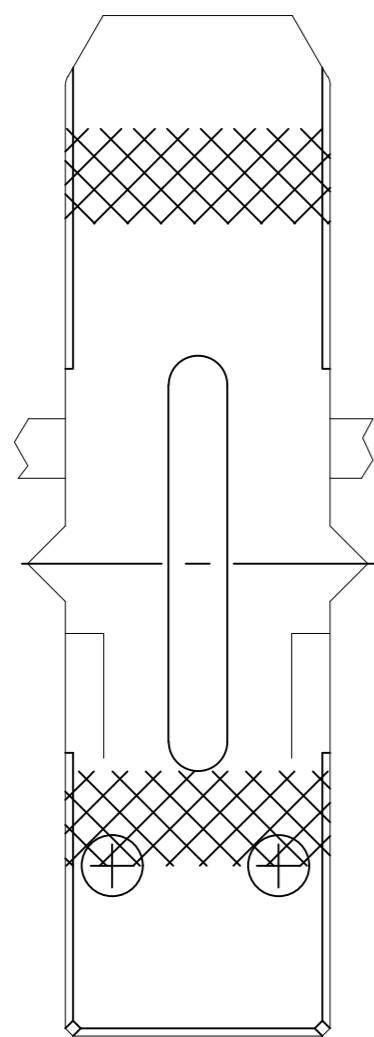

THIS DRAWING IS UNPUBLISHED.   RELEASED FOR PUBLICATION   - . - .
© COPYRIGHT - TE Connectivity Ltd.   ALL RIGHTS RESERVED.

REVISIONS					
P	LTR	DESCRIPTION	DATE	DWN	APVD
1		INITIAL RELEASE	23AUG2019	AL	SZ

REELING DETAIL

UNWINDING DIRECTION

THIS DRAWING IS A CONTROLLED DOCUMENT.		DWN ANDY LI	23AUG2019	TE TE Connectivity	
DIMENSIONS: mm		CHK -	-		
TOLERANCES UNLESS OTHERWISE SPECIFIED:		APVD SUNY ZHAO	23AUG2019	NAME GENDER CHANGER BLADE POWER MODULE FLATPAQ	
0 PLC ± -		PRODUCT SPEC	-	SIZE A2	CAGE CODE 00779
1 PLC ± 0.3		APPLICATION SPEC	-	DRAWING NO C=1650299	RESTRICTED TO -
2 PLC ± 0.15		WEIGHT 0	-	SCALE 1:1	SHEET 1 OF 1
3 PLC ± -		CUSTOMER DRAWING	-	REV 1	
4 PLC ± -					
ANGLES ± -					
FINISH -					

1650299