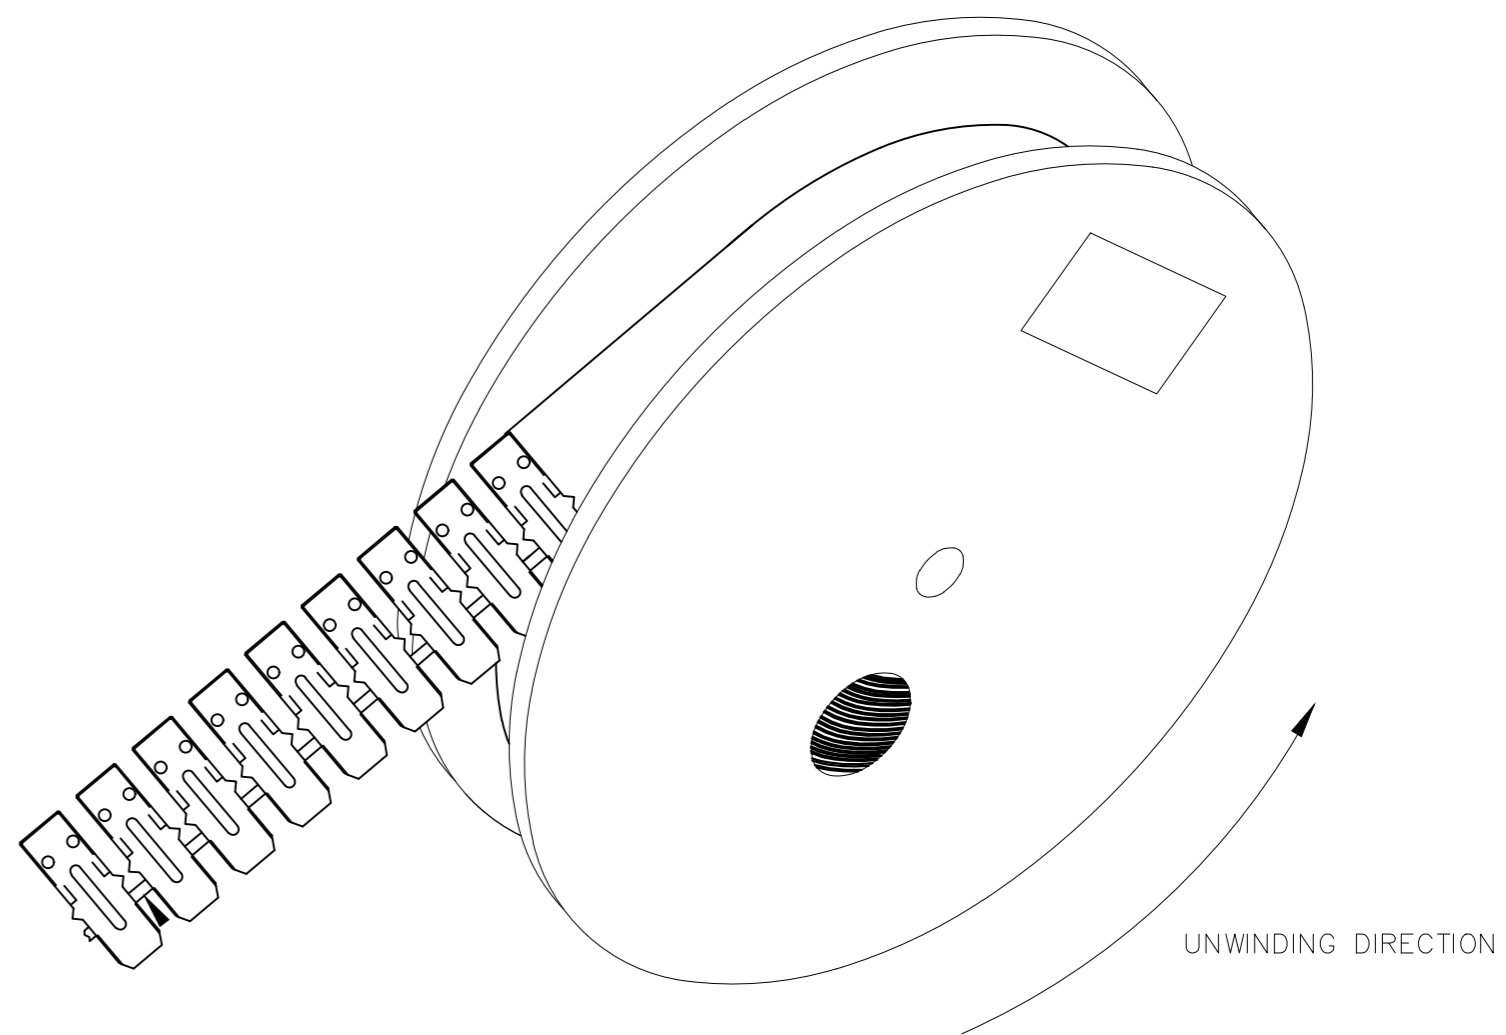

THIS DRAWING IS UNPUBLISHED.   RELEASED FOR PUBLICATION   - . - .
© COPYRIGHT - TE Connectivity Ltd.   ALL RIGHTS RESERVED.

REVISIONS					
P	LTR	DESCRIPTION	DATE	DWN	APVD
1		INITIAL RELEASE	23AUG2019	AL	SZ

REELING DETAIL

UNWINDING DIRECTION

THIS DRAWING IS A CONTROLLED DOCUMENT.		DWN ANDY LI	23AUG2019	TE TE Connectivity	
DIMENSIONS: mm		CHK -	-		
TOLERANCES UNLESS OTHERWISE SPECIFIED:		APVD SUNY ZHAO	23AUG2019	NAME GENDER CHANGER BLADE POWER MODULE FLATPAQ	
0 PLC ± -		PRODUCT SPEC	-	SIZE A2	CAGE CODE 00779
1 PLC ± 0.3		APPLICATION SPEC	-	DRAWING NO C=1650299	RESTRICTED TO -
2 PLC ± 0.15		WEIGHT 0	-	SCALE 1:1	SHEET 1 OF 1
3 PLC ± -		CUSTOMER DRAWING	-	REV 1	
4 PLC ± -					
ANGLES ± -					
FINISH -					

1650299