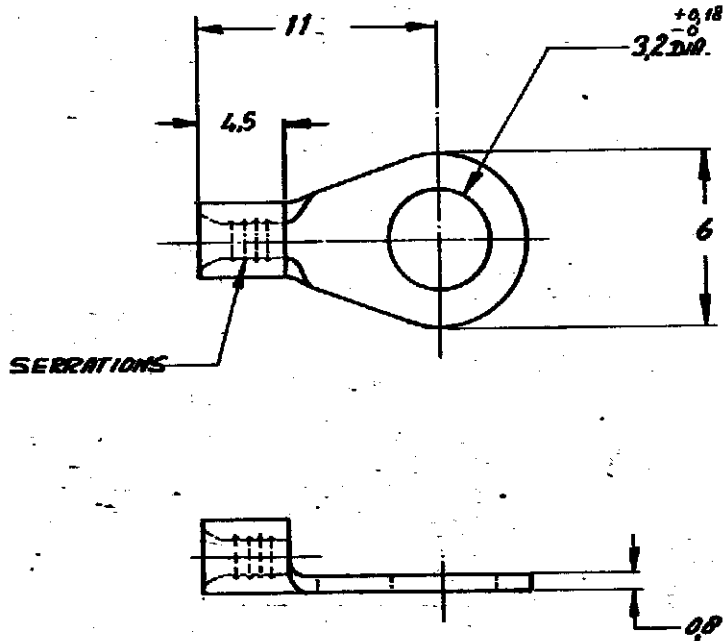

DRAWING MADE IN AMERICAN PROJECTION

NUMBER
C-165295-E

DO NOT SCALE PRINT

CUSTOMER COPY FOR REFERENCE ONLY

©1967 BY AMP-HOLLAND N.V. ALL RIGHTS RESERVED A-MP PRODUCTS COVERED BY PATENTS AND/OR PATENTS PENDING.

WIRE-RANGE 15-25 mm²	BELL-RANGE —	TYPE - DIN - SOLISTRAND	AMP-HOLLAND N.V. HERTOGENBOSCH HOLLAND
SCALE —	LOC H	SIZE A	NO C-165295-E
DR R. BONDIT.	DATE 16-67	DR K. J. J. J.	DATE 17-67
CHEK	DATE	APP	NAME RINGTONGUE stud. M3

ORDER NO. 165295	MATERIAL COPPER	PLATING TINPLATED

AMP 1382