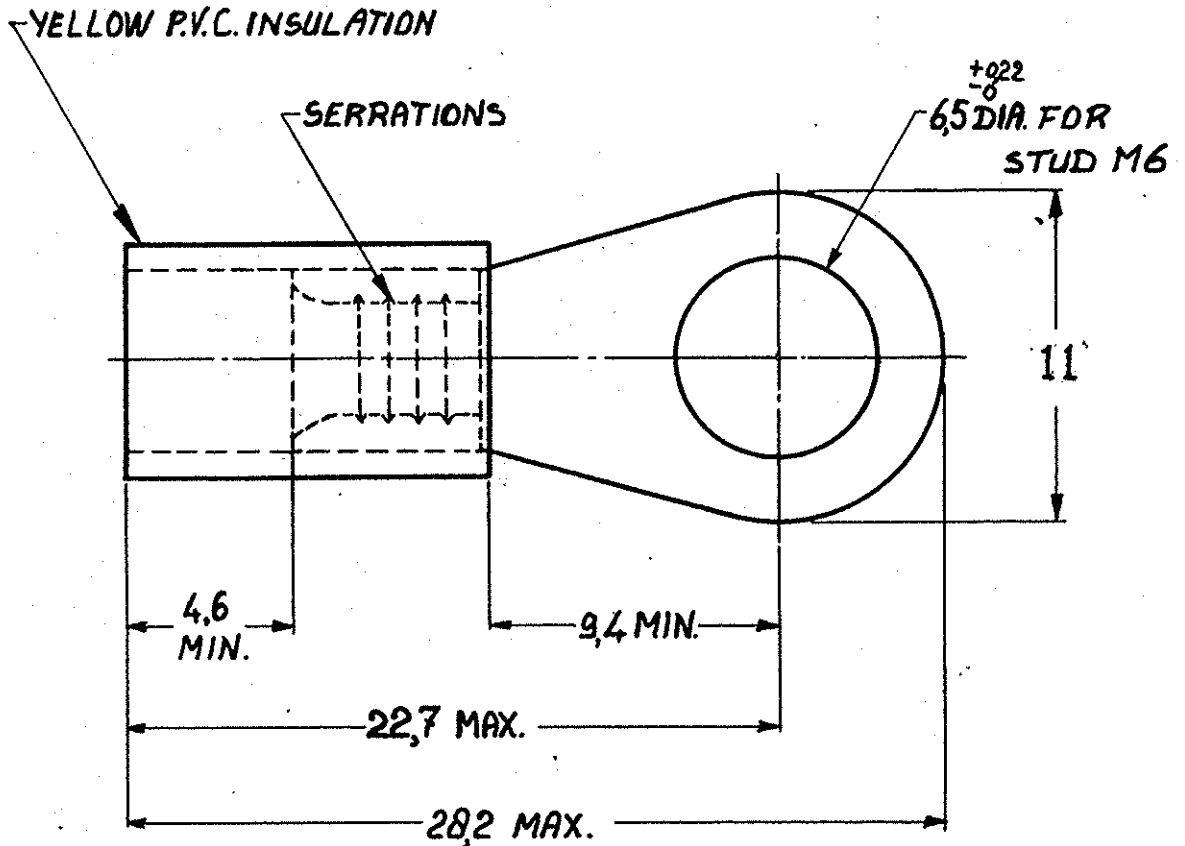

DRAWING MADE IN AMERICAN PROJECTION

NUMBER C-165414-E

TONGUE MATERIAL THICKNESS: 1.0

REV C 30-8-85

DIMENSIONS IN M.M. DO NOT SCALE PRINT

CUSTOMER COPY FOR REFERENCE ONLY

©1970 BY AMP-HOLLAND N.V. ALL RIGHTS RESERVED A-MP PRODUCTS COVERED BY PATENTS AND/OR PATENTS PENDING.

AMP-HOLLAND N.V.
HERTOGENBOSCH
HOLLAND

OBS
2-165414-1 165414 TAPE MOUNTED

165414 COPPER TIN

WIRE-RANGE 4-6 mm ²	INSUL.-RANGE 5.6 DIA. MAX	TYPE PLASTI-GRIP	DIN
-----------------------------------	------------------------------	---------------------	-----

ORDER NO.	MATERIAL	PLATING
-----------	----------	---------

SCALE 4:1	LOC H	SIZE A	NO C-165414-E	REV F
--------------	----------	-----------	------------------	----------

DR R. S. S. 3/11-70	DATE	DE	DATE
------------------------	------	----	------