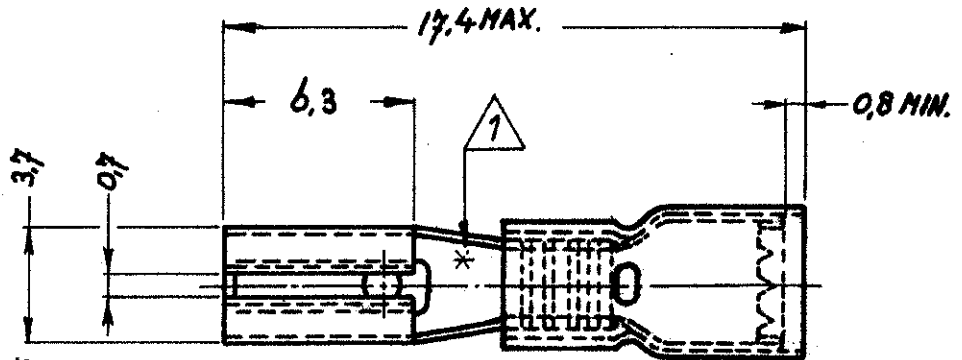

DRAWING MADE IN AMERICAN PROJECTION

NUMBER C-165619

FITS O.B. TAB THICKNESS

- ① ASTERISK \* FOR PH.BRONZE ITEMS ONLY
- ② OBSOLETE w/o REPLACEMENT

2-165619.7	165619.7	TAPE MOUNTED	①
2-165619.6	165619.6	TAPE MOUNTED	①
2-165619.5	165619.5	TAPE MOUNTED	①
2-165619.4	165619.4	TAPE MOUNTED	
2-165619.3	165619.3	TAPE MOUNTED	
2-165619.2	165619.2	TAPE MOUNTED	
165619-7	PH. BRONZE	GOLD	①
165619-6	PH. BRONZE	SILVER	①
165619-5	PH. BRONZE	TIN	①
165619-4	BRASS	GOLD	
165619-3	BRASS	SILVER	
165619-2	BRASS	TIN	

CUSTOMER COPY FOR REFERENCE ONLY

©1981 BY AMP-HOLLAND N.V. ALL RIGHTS RESERVED A-MP PRODUCTS COVERED BY PATENTS AND/OR PATENTS PENDING.

AMP - HOLLAND N.V.  
's-Hertogenbosch

WIRE-RANGE 0.14-0.35 mm <sup>2</sup>	INSUL.-RANGE 1.1-2.1 mm. DIA.	FIRST USED
---	----------------------------------	------------