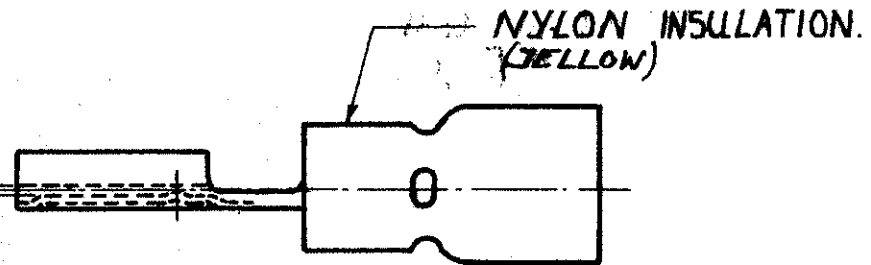

- ① ASTERISK * FOR PH.BRONZE ITEMS ONLY
- ② OBSOLETE w/o REPLACEMENT

2-165619.7	165619.7	TAPE MOUNTED	①
2-165619.6	165619.6	TAPE MOUNTED	①
2-165619.5	165619.5	TAPE MOUNTED	①
2-165619.4	165619.4	TAPE MOUNTED	
2-165619.3	165619.3	TAPE MOUNTED	
2-165619.2	165619.2	TAPE MOUNTED	
165619-7	PH. BRONZE	GOLD	①
165619-6	PH. BRONZE	SILVER	①
165619-5	PH. BRONZE	TIN	①
165619-4	BRASS	GOLD	
165619-3	BRASS	SILVER	
165619-2	BRASS	TIN	

CUSTOMER COPY FOR REFERENCE ONLY

©1981 BY AMP-HOLLAND N.V. ALL RIGHTS RESERVED A-MP PRODUCTS COVERED BY PATENTS AND/OR PATENTS PENDING.

AMP - HOLLAND N.V.
's-Hertogenbosch

WIRE-RANGE 0.14-0.35 mm²	INSUL.-RANGE 1.1-2.1 mm. DIA.	FIRST USED

ORDER NO.	MATERIAL	PLATING

SCALE NOS.	SIZE A	NO C-165619	REV E

DR. G. WILLEMSEN	DATE NOV 81	DE	DATE
CHK. L. P. ...	DATE 20/11/84	APP. B	DATE 18.10.84

NAME
110 SERIES PIDG FASTON RECEPTACLE

DIMENSIONS IN M.M. DO NOT SCALE PRINT