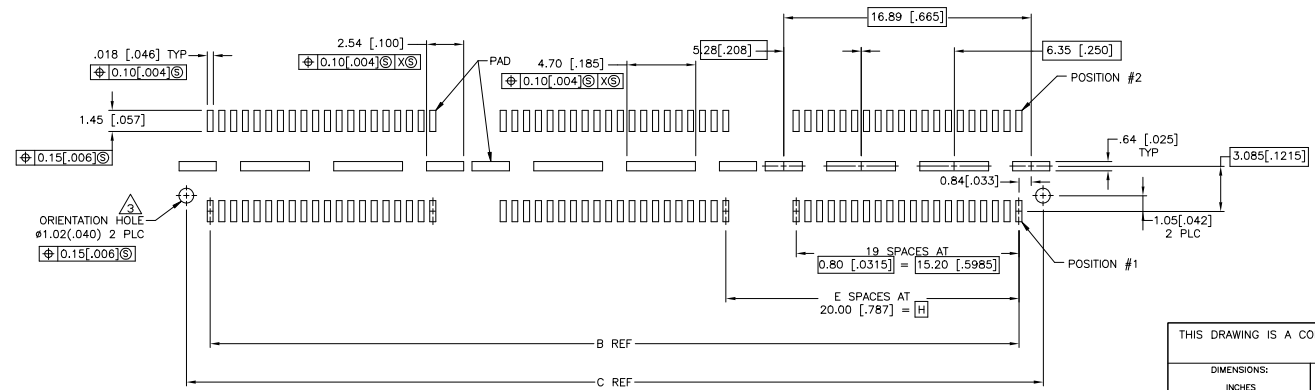

SECTION A-A

DIFFERENTIAL PAIR LOADING
(BOTTOM VIEW)
SCALE 2:1

RECOMMENDED PC BOARD LAYOUT
(VIEWED FROM CONNECTOR SIDE)

THIS DRAWING IS A CONTROLLED DOCUMENT.		DWN: B. CARBO 03MAR03	TE Connectivity Ltd.
DIMENSIONS: INCHES		CHK: D. DIXON 03MAR03	
TOLERANCES UNLESS OTHERWISE SPECIFIED:		APVD: D. DIXON 03MAR03	NAME: PLUG ASSEMBLY, 5.0MM [0.197] VERTICAL, 0.80MM CL, MICTOR SB
0 PLC ± -	1 PLC ± 0.3[.01]	PRODUCT SPEC	SIZE: A2
2 PLC ± 0.13[.005]	3 PLC ± 0.05[1.0020]	APPLICATION SPEC	CAGE CODE: 00779
4 PLC ± -	ANGLES ± 2'	FINISH	DRAWING NO: 1658063
MATERIAL	FINISH	WEIGHT	RESTRICTED TO: -
①	②	CUSTOMER DRAWING	SCALE: 4:1 SHEET: 1 of 2 REV: H