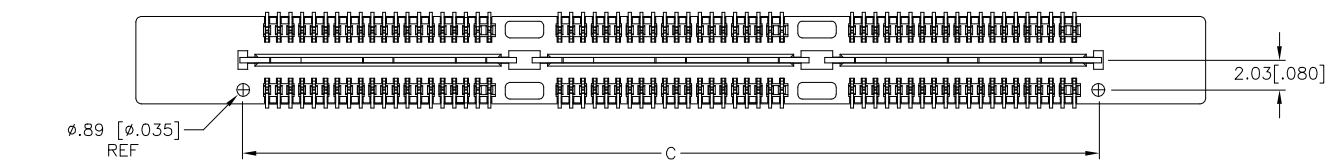

SECTION A-A

DIFFERENTIAL PAIR LOADING
(BOTTOM VIEW)
SCALE 2:1

RECOMMENDED PC BOARD LAYOUT
(VIEWED FROM CONNECTOR SIDE)

THIS DRAWING IS A CONTROLLED DOCUMENT.		DWN: B. CARBO 03MAR03	TE Connectivity Ltd.
DIMENSIONS: INCHES		CHK: D. DIXON 03MAR03	
TOLERANCES UNLESS OTHERWISE SPECIFIED:		APVD: D. DIXON 03MAR03	NAME: PLUG ASSEMBLY, 5.0MM [0.197] VERTICAL, 0.80MM CL, MICTOR SB
0 PLC ± -	1 PLC ± 0.3[.01]	PRODUCT SPEC	SIZE: A2
2 PLC ± 0.13[.005]	3 PLC ± 0.05[1.0020]	APPLICATION SPEC	CAGE CODE: 00779
4 PLC ± -	ANGLES ± 2'	FINISH	DRAWING NO: 1658063
MATERIAL	FINISH	WEIGHT	RESTRICTED TO: -
①	②	CUSTOMER DRAWING	SCALE: 4:1 SHEET: 1 of 2 REV: H