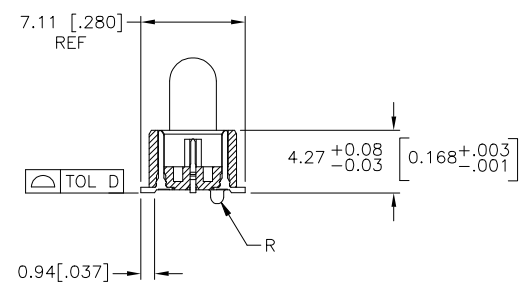

SECTION A-A

DIFFERENTIAL PAIR LOADING
(BOTTOM VIEW)
SCALE 2:1

RECOMMENDED PC BOARD LAYOUT
(VIEWED FROM CONNECTOR SIDE)

THIS DRAWING IS A CONTROLLED DOCUMENT.		DWN: B. CARBO 03MAR03	TE Connectivity Ltd.
DIMENSIONS: INCHES		CHK: D. DIXON 03MAR03	
TOLERANCES UNLESS OTHERWISE SPECIFIED:		APVD: D. DIXON 03MAR03	NAME: PLUG ASSEMBLY, 5.0MM [0.197] VERTICAL, 0.80MM CL, MICTOR SB
0 PLC ± -	1 PLC ± 0.3[.01]	PRODUCT SPEC	SIZE: A2
2 PLC ± 0.13[.005]	3 PLC ± 0.05[1.0020]	APPLICATION SPEC	CAGE CODE: 00779
4 PLC ± -	ANGLES ± 2'	FINISH	DRAWING NO: 1658063
MATERIAL	FINISH	WEIGHT	RESTRICTED TO: -
①	②	CUSTOMER DRAWING	SCALE: 4:1 SHEET: 1 of 2 REV: H