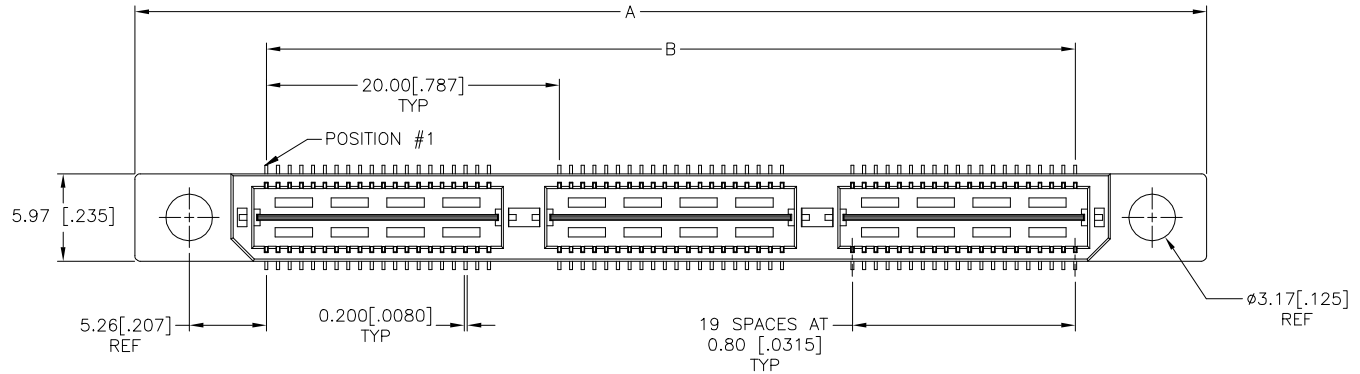

REVISIONS					
P	LTR	DESCRIPTION	DATE	DWN	APVD
H		REVISED PER ECO-19-009770	15MAY2019	AL	HL

- ① HOUSING: LCP, BLACK.
CONTACT & GROUND PLANE: PHOS BRONZE.
- ② CONTACT PLATING: SELECT 0.25 MICROMETERS
[.00010 IN.] MIN. GOLD.
- ③ FOR STANDARD APPLICATIONS, ORIENTATION HOLE TO BE
ø1.02 [ø.040].

SECTION A-A

DIFFERENTIAL PAIR LOADING
(BOTTOM VIEW)
SCALE 2:1

RECOMMENDED PC BOARD LAYOUT
(VIEWED FROM CONNECTOR SIDE)

THIS DRAWING IS A CONTROLLED DOCUMENT.		DWN: B. CARBO 03MAR03	TE Connectivity Ltd.
DIMENSIONS: INCHES		CHK: D. DIXON 03MAR03	
TOLERANCES UNLESS OTHERWISE SPECIFIED:		APVD: D. DIXON 03MAR03	NAME: PLUG ASSEMBLY, 5.0MM [0.197] VERTICAL, 0.80MM CL, MICTOR SB
0 PLC ± -	1 PLC ± 0.3[.01]	PRODUCT SPEC	SIZE: A2
2 PLC ± 0.13[.005]	3 PLC ± 0.05[1.0020]	APPLICATION SPEC	CAGE CODE: 00779
4 PLC ± -	ANGLES ± 2'	FINISH	DRAWING NO: 1658063
MATERIAL	FINISH	WEIGHT	RESTRICTED TO: -
①	②	CUSTOMER DRAWING	SCALE: 4:1 SHEET: 1 of 2 REV: H

THIS DRAWING IS A CONTROLLED DOCUMENT. DWN B. CARBO 03MAR03
 CHK D. DIXON 03MAR03
 APVD D. DIXON 03MAR03 NAME

TE Connectivity Ltd.

PLUG ASSEMBLY, 5.0MM [.197] VERTICAL,
 0.80MM CL,
 MICTOR SB

PRODUCT SPEC
 APPLICATION SPEC