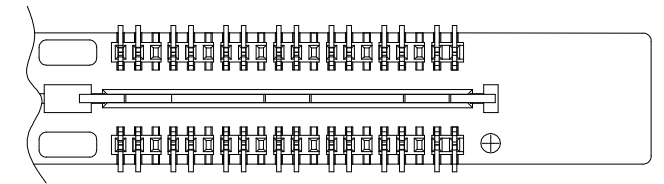

REVISIONS					
P	LTR	DESCRIPTION	DATE	DWN	APVD
H		REVISED PER ECO-19-009770	15MAY2019	AL	HL

- ① HOUSING: LCP, BLACK.
CONTACT & GROUND PLANE: PHOS BRONZE.
- ② CONTACT PLATING: SELECT 0.25 MICROMETERS
[.00010 IN.] MIN. GOLD.
- ③ FOR STANDARD APPLICATIONS, ORIENTATION HOLE TO BE
ø1.02 [ø.040].

SECTION A-A

DIFFERENTIAL PAIR LOADING
(BOTTOM VIEW)
SCALE 2:1

RECOMMENDED PC BOARD LAYOUT
(VIEWED FROM CONNECTOR SIDE)

THIS DRAWING IS A CONTROLLED DOCUMENT.		DWN: B. CARBO 03MAR03	TE Connectivity Ltd.
DIMENSIONS: INCHES		CHK: D. DIXON 03MAR03	
TOLERANCES UNLESS OTHERWISE SPECIFIED:		APVD: D. DIXON 03MAR03	NAME: PLUG ASSEMBLY, 5.0MM [0.197] VERTICAL, 0.80MM CL, MICTOR SB
0 PLC ± -	1 PLC ± 0.3[.01]	PRODUCT SPEC	SIZE: A2
2 PLC ± 0.13[.005]	3 PLC ± 0.05[1.0020]	APPLICATION SPEC	CAGE CODE: 00779
4 PLC ± -	ANGLES ± 2'	FINISH	DRAWING NO: 1658063
MATERIAL	FINISH	WEIGHT	RESTRICTED TO: -
①	②	CUSTOMER DRAWING	SCALE: 4:1 SHEET: 1 of 2 REV: H