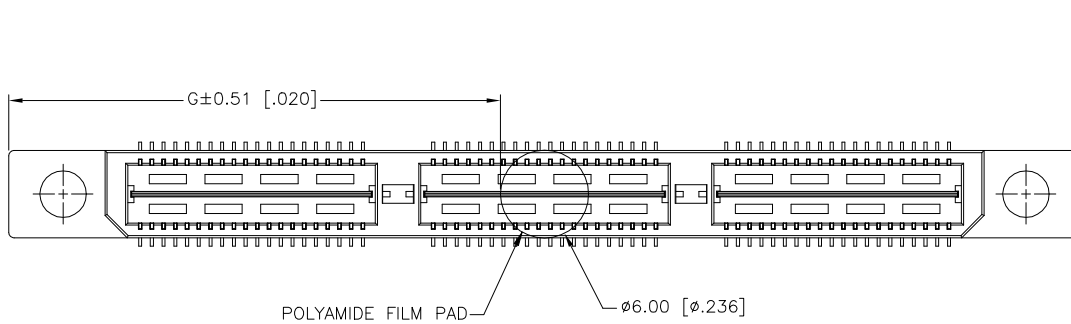

THIS DRAWING IS UNPUBLISHED. RELEASED FOR PUBLICATION
© COPYRIGHT - TE Connectivity Ltd. ALL RIGHTS RESERVED.

REVISIONS					
P	LTR	DESCRIPTION	DATE	DWN	APVD
-	-	SEE SHEET 1	-	-	-

20.00(.7874)	23.06(.908)	45.72(1.800)	1	0.102(.0040)	38.48(1.515)	35.20(1.386)	53.14(2.092)	YES	POCKET TAPE	YES	56	7-1658063-2
0(.000)	13.08(.515)	25.72(1.013)	0	0.102(.0040)	18.49(.728)	15.20(.598)	33.15(1.305)	YES	POCKET TAPE	YES	28	7-1658063-1
20.00(.7874)	23.06(.908)	45.72(1.800)	1	0.102(.0040)	38.48(1.515)	35.20(1.386)	53.14(2.092)	YES	POCKET TAPE	NO	80	6-1658063-2
0(.000)	13.08(.515)	25.72(1.013)	0	0.102(.0040)	18.49(.728)	15.20(.598)	33.15(1.305)	YES	POCKET TAPE	NO	40	6-1658063-1
20.00(.7874)	-	45.72(1.800)	1	0.102(.0040)	38.48(1.515)	35.20(1.386)	53.14(2.092)	NO	POCKET TAPE	YES	56	5-1658063-2
0(.000)	-	25.72(1.013)	0	0.102(.0040)	18.49(.728)	15.20(.598)	33.15(1.305)	NO	POCKET TAPE	YES	28	5-1658063-1
20.00(.7874)	-	45.72(1.800)	1	0.102(.0040)	38.48(1.515)	35.20(1.386)	53.14(2.092)	NO	POCKET TAPE	NO	80	4-1658063-2
0(.000)	-	25.72(1.013)	0	0.102(.0040)	18.49(.728)	15.20(.598)	33.15(1.305)	NO	POCKET TAPE	NO	40	4-1658063-1
80.00(3.150)	53.07(2.090)	105.72(4.162)	4	0.152(.0060)	98.50(3.878)	95.20(3.748)	113.15(4.454)	YES	TRAY	YES	140	3-1658063-5
60.00(2.362)	43.08(1.696)	85.72(3.375)	3	0.152(.0060)	78.49(3.090)	75.20(2.961)	93.14(3.667)	YES	TRAY	YES	112	3-1658063-4
40.00(1.575)	33.07(1.302)	65.72(2.587)	2	0.152(.0060)	58.50(2.303)	55.20(2.173)	73.15(2.88)	YES	TRAY	YES	84	3-1658063-3
20.00(.7874)	23.06(.908)	45.72(1.800)	1	0.102(.0040)	38.48(1.515)	35.20(1.386)	53.14(2.092)	YES	TRAY	YES	56	3-1658063-2
0(.000)	13.08(.515)	25.72(1.013)	0	0.102(.0040)	18.49(.728)	15.20(.598)	33.15(1.305)	YES	TRAY	YES	28	3-1658063-1
80.00(3.150)	53.07(2.090)	105.72(4.162)	4	0.152(.0060)	98.50(3.878)	95.20(3.748)	113.15(4.454)	YES	TRAY	NO	200	2-1658063-5
60.00(2.362)	43.08(1.696)	85.72(3.375)	3	0.152(.0060)	78.49(3.090)	75.20(2.961)	93.14(3.667)	YES	TRAY	NO	160	2-1658063-4
40.00(1.575)	33.07(1.302)	65.72(2.587)	2	0.152(.0060)	58.50(2.303)	55.20(2.173)	73.15(2.88)	YES	TRAY	NO	120	2-1658063-3
20.00(.7874)	23.06(.908)	45.72(1.800)	1	0.102(.0040)	38.48(1.515)	35.20(1.386)	53.14(2.092)	YES	TRAY	NO	80	2-1658063-2
0(.000)	13.08(.515)	25.72(1.013)	0	0.102(.0040)	18.49(.728)	15.20(.598)	33.15(1.305)	YES	TRAY	NO	40	2-1658063-1
80.00(3.150)	-	105.72(4.162)	4	0.152(.0060)	98.50(3.878)	95.20(3.748)	113.15(4.454)	NO	TRAY	YES	140	1-1658063-5
60.00(2.362)	-	85.72(3.375)	3	0.152(.0060)	78.49(3.090)	75.20(2.961)	93.14(3.667)	NO	TRAY	YES	112	1-1658063-4
40.00(1.575)	-	65.72(2.587)	2	0.152(.0060)	58.50(2.303)	55.20(2.173)	73.15(2.88)	NO	TRAY	YES	84	1-1658063-3
20.00(.7874)	-	45.72(1.800)	1	0.102(.0040)	38.48(1.515)	35.20(1.386)	53.14(2.092)	NO	TRAY	YES	56	1-1658063-2
0(.000)	-	25.72(1.013)	0	0.102(.0040)	18.49(.728)	15.20(.598)	33.15(1.305)	NO	TRAY	YES	28	1-1658063-1
80.00(3.150)	-	105.72(4.162)	4	0.152(.0060)	98.50(3.878)	95.20(3.748)	113.15(4.454)	NO	TRAY	NO	200	1658063-5
60.00(2.362)	-	85.72(3.375)	3	0.152(.0060)	78.49(3.090)	75.20(2.961)	93.14(3.667)	NO	TRAY	NO	160	1658063-4
40.00(1.575)	-	65.72(2.587)	2	0.152(.0060)	58.50(2.303)	55.20(2.173)	73.15(2.88)	NO	TRAY	NO	120	1658063-3
20.00(.7874)	-	45.72(1.800)	1	0.102(.0040)	38.48(1.515)	35.20(1.386)	53.14(2.092)	NO	TRAY	NO	80	1658063-2
0(.000)	-	25.72(1.013)	0	0.102(.0040)	18.49(.728)	15.20(.598)	33.15(1.305)	NO	TRAY	NO	40	1658063-1
H	G	F	E	D	C	B	A	POLYIMIDE FILM PAD ▲	PACKAGING TYPE	DIFF. PAIR	NO OF POS	PART NUMBER