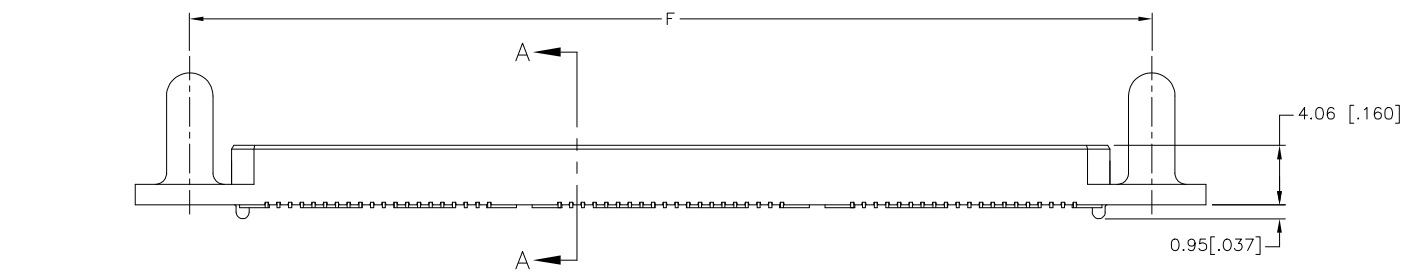

REVISIONS					
P	LTR	DESCRIPTION	DATE	DWN	APVD
H		REVISED PER ECO-19-009770	15MAY2019	AL	HL

- ① HOUSING: LCP, BLACK.
CONTACT & GROUND PLANE: PHOS BRONZE.
- ② CONTACT PLATING: SELECT 0.25 MICROMETERS
[.00010 IN.] MIN. GOLD.
- ③ FOR STANDARD APPLICATIONS, ORIENTATION HOLE TO BE
ø1.02 [ø.040].

SECTION A-A

DIFFERENTIAL PAIR LOADING
(BOTTOM VIEW)
SCALE 2:1

RECOMMENDED PC BOARD LAYOUT
(VIEWED FROM CONNECTOR SIDE)

THIS DRAWING IS A CONTROLLED DOCUMENT.		DWN: B. CARBO 03MAR03	TE Connectivity Ltd.
DIMENSIONS: INCHES		CHK: D. DIXON 03MAR03	
TOLERANCES UNLESS OTHERWISE SPECIFIED:		APVD: D. DIXON 03MAR03	NAME: PLUG ASSEMBLY, 5.0MM [0.197] VERTICAL, 0.80MM CL, MICTOR SB
0 PLC ± -	1 PLC ± 0.3[.01]	PRODUCT SPEC	SIZE: A2
2 PLC ± 0.13[.005]	3 PLC ± 0.05[1.0020]	APPLICATION SPEC	CAGE CODE: 00779
4 PLC ± -	ANGLES ± 2'	FINISH	DRAWING NO: 1658063
MATERIAL	FINISH	WEIGHT	RESTRICTED TO: -
①	②	CUSTOMER DRAWING	SCALE: 4:1 SHEET: 1 of 2 REV: H