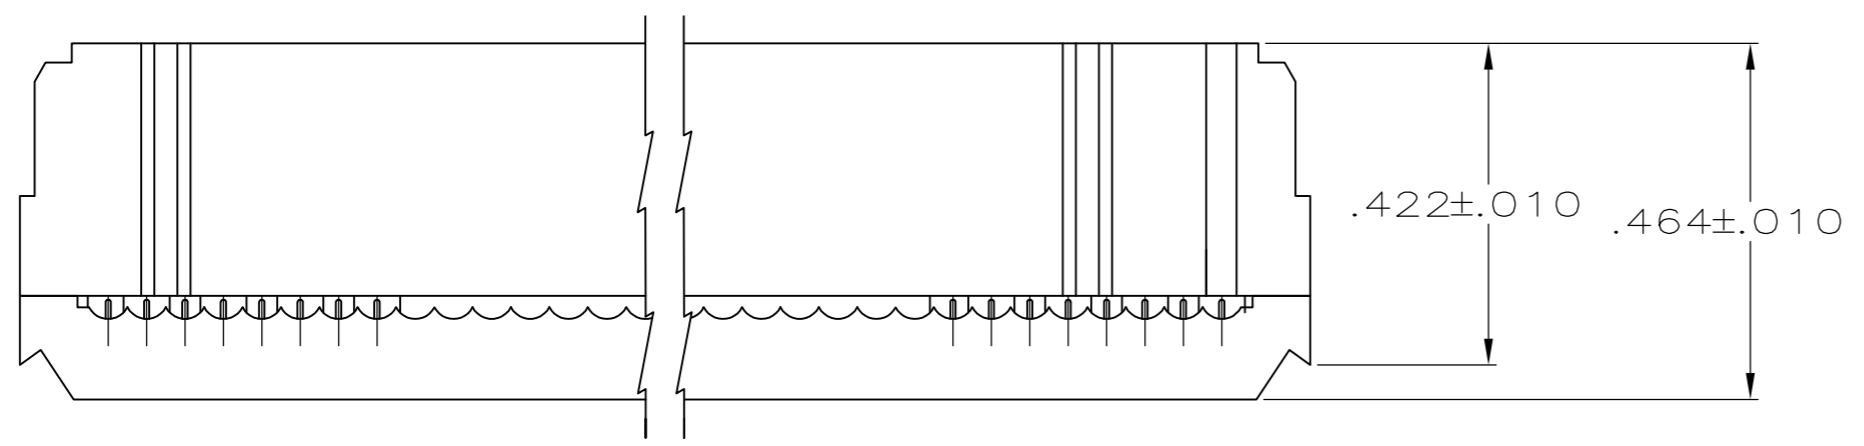

- ① MOLDED PARTS: UL RATED 94V-0 THERMOPLASTIC, BLACK.
- ② CONTACTS: PHOSPHOR BRONZE PER QQ-B-750.
- ③ CONTACTS: PLATED WITH .000030 MIN GOLD IN LOCALIZED GOLD PLATE AREA, .000050 MIN TIN ON TERMINATION END, ALL OVER .000050 MIN NICKEL ON ENTIRE CONTACT.
OR
GOLD FLASH OVER PALLADIUM-NICKEL PLATE .000030 MIN TOTAL IN LOCALIZED GOLD PLATE AREA, .000050 MIN TIN ON TERMINATION END, ALL OVER .000050 MIN NICKEL ON ENTIRE CONTACT.
- ④ POLARIZING FEATURE DOES NOT EXIST ON SAME END AS THE POSN #1 INDICATOR ON 10 AND 14 POSN PRODUCT.

TERMINATED VIEW

DETAIL Z
SCALE 10:1
TYPICAL

OBSOLETE	3.100	3.380	3.150	63	64	1-1658623-2
OBSOLETE	2.900	3.180	2.950	59	60	1-1658623-1
	2.400	2.680	2.450	49	50	1-1658623-0
	1.900	2.180	1.950	39	40	1658623-9
	1.600	1.880	1.650	33	34	1658623-8
	1.400	1.680	1.450	29	30	1658623-7
	1.200	1.480	1.250	25	26	1658623-6
	1.100	1.380	1.150	23	24	1658623-5
	.900	1.180	.950	19	20	1658623-4
	.700	.980	.750	15	16	1658623-3
	.600	.880	.650	13	14	1658623-2
	.400	.680	.450	9	10	1658623-1
	D	C	B	A	NO OF POSN	PART NUMBER

THIS DRAWING IS A CONTROLLED DOCUMENT.

DIMENSIONS: INCHES	TOLERANCES UNLESS OTHERWISE SPECIFIED:	DWN R. SAMICK 25AUG03	TE Connectivity RECEPTACLE ASSY, MILITARY POLARIZATION, LEAD FREE, AMP-LATCH™ NOVO
	0 PLC ± -	CHK C. ROHDE 25AUG03	
	1 PLC ± -	APVD M. WALMSLEY 25AUG03	
	2 PLC ± -	PRODUCT SPEC 108-40000	
MATERIAL SEE NOTES	FINISH SEE NOTES	3 PLC ± .005	APPLICATION SPEC 114-40005
		4 PLC ± -	WEIGHT -
		ANGLES ± 5°	SIZE A2 CAGE CODE 00779
			DRAWING NO C=1658623
			RESTRICTED TO -
			SCALE 4:1 SHEET 1 of 1 REV E1
			CUSTOMER DRAWING