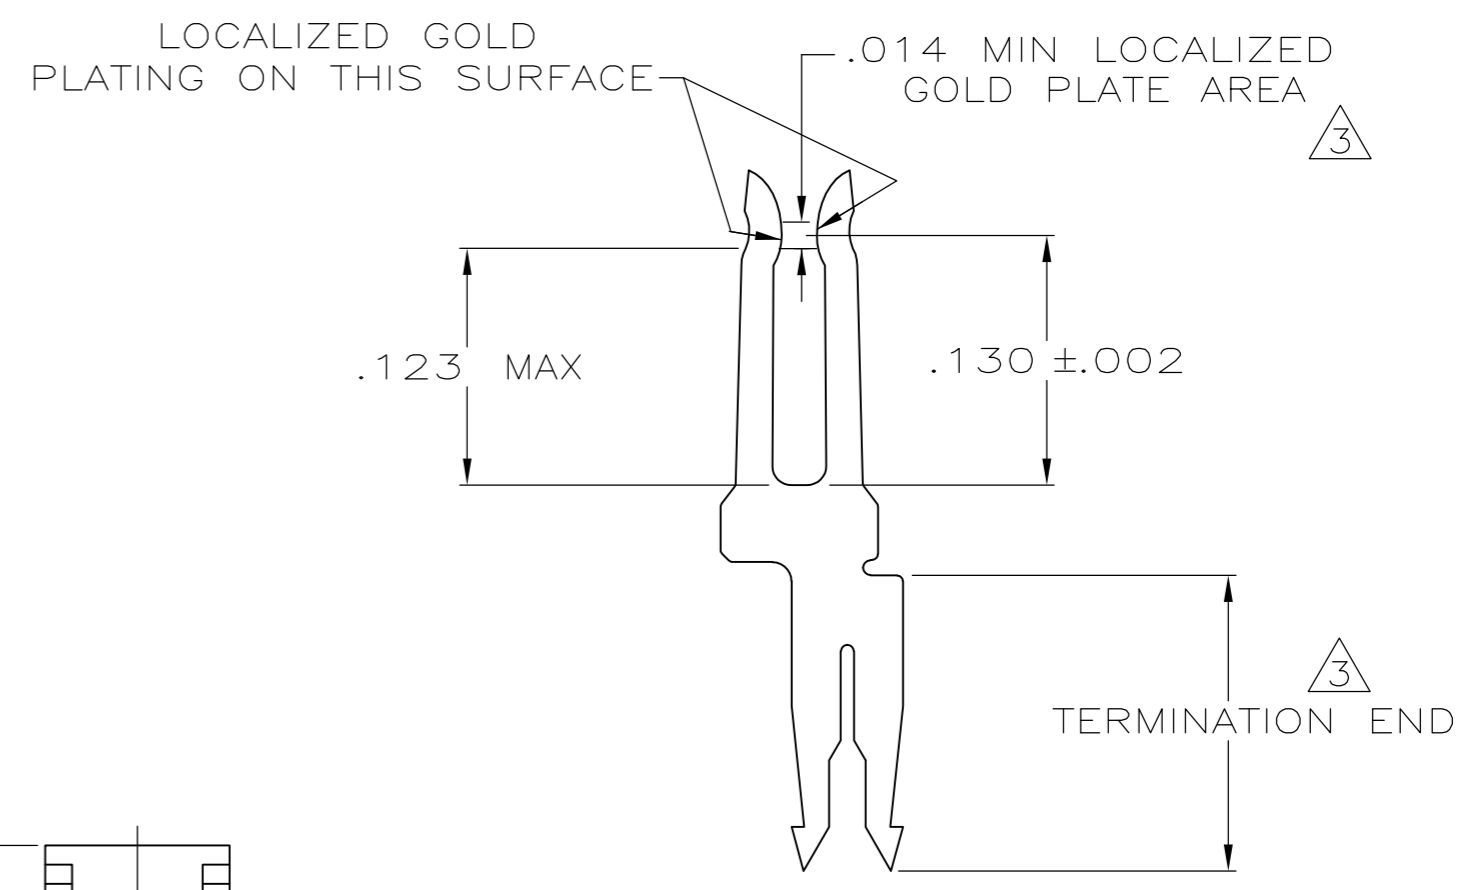

- ① MOLDED PARTS: UL RATED 94V-0 THERMOPLASTIC, BLACK.
- ② CONTACTS: PHOSPHOR BRONZE PER QQ-B-750.
- ③ CONTACTS: PLATED WITH .000030 MIN GOLD IN LOCALIZED GOLD PLATE AREA, .000050 MIN TIN ON TERMINATION END, ALL OVER .000050 MIN NICKEL ON ENTIRE CONTACT.
OR
GOLD FLASH OVER PALLADIUM-NICKEL PLATE .000030 MIN TOTAL IN LOCALIZED GOLD PLATE AREA, .000050 MIN TIN ON TERMINATION END, ALL OVER .000050 MIN NICKEL ON ENTIRE CONTACT.
- ④ POLARIZING FEATURE DOES NOT EXIST ON SAME END AS THE POSN #1 INDICATOR ON 10 AND 14 POSN PRODUCT.

TERMINATED VIEW

DETAIL Z
SCALE 10:1
TYPICAL

OBSOLETE	3.100	3.380	3.150	63	64	1-1658623-2
OBSOLETE	2.900	3.180	2.950	59	60	1-1658623-1
	2.400	2.680	2.450	49	50	1-1658623-0
	1.900	2.180	1.950	39	40	1658623-9
	1.600	1.880	1.650	33	34	1658623-8
	1.400	1.680	1.450	29	30	1658623-7
	1.200	1.480	1.250	25	26	1658623-6
	1.100	1.380	1.150	23	24	1658623-5
	.900	1.180	.950	19	20	1658623-4
	.700	.980	.750	15	16	1658623-3
	.600	.880	.650	13	14	1658623-2
	.400	.680	.450	9	10	1658623-1
	D	C	B	A	NO OF POSN	PART NUMBER

THIS DRAWING IS A CONTROLLED DOCUMENT.

DIMENSIONS: INCHES	TOLERANCES UNLESS OTHERWISE SPECIFIED:	DWN R. SAMICK 25AUG03	TE Connectivity RECEPTACLE ASSY, MILITARY POLARIZATION, LEAD FREE, AMP-LATCH™ NOVO
	0 PLC ± -	CHK C. ROHDE 25AUG03	
	1 PLC ± -	APVD M. WALMSLEY 25AUG03	
	2 PLC ± -	PRODUCT SPEC 108-40000	
MATERIAL SEE NOTES	FINISH SEE NOTES	3 PLC ± .005	APPLICATION SPEC 114-40005
		4 PLC ± -	WEIGHT -
		ANGLES ± 5°	SIZE A2 CAGE CODE 00779
			DRAWING NO C=1658623
			RESTRICTED TO -
			SCALE 4:1 SHEET 1 of 1 REV E1
			CUSTOMER DRAWING