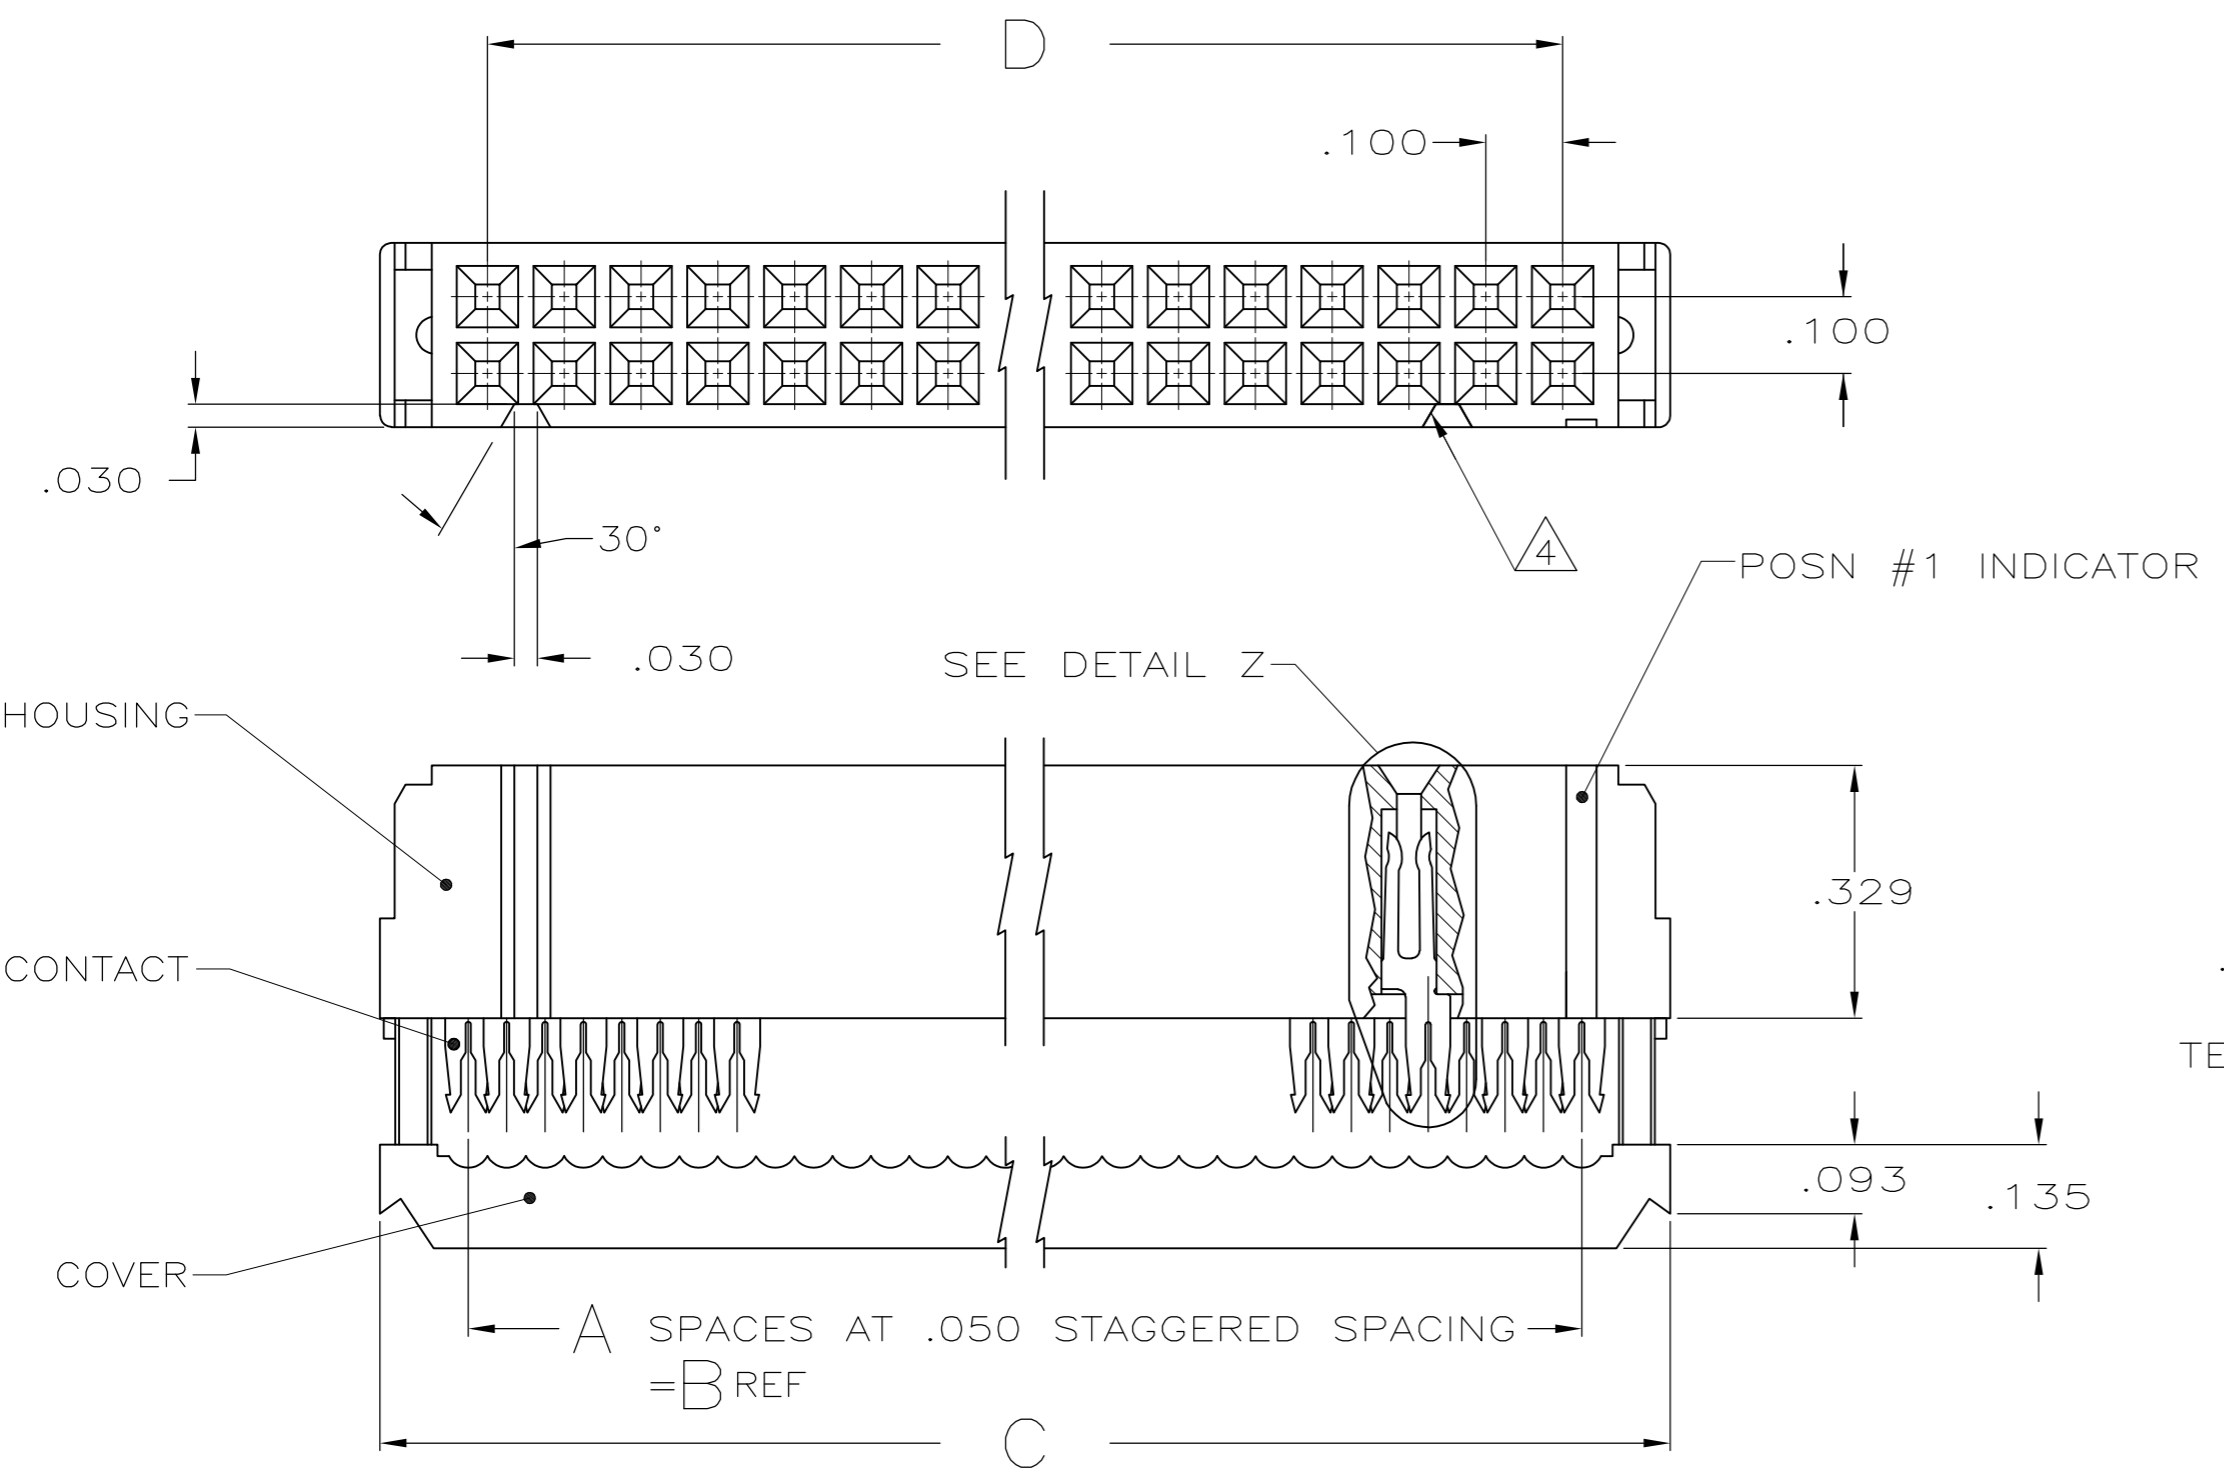

- ① MOLDED PARTS: UL RATED 94V-0 THERMOPLASTIC, BLACK.
- ② CONTACTS: PHOSPHOR BRONZE PER QQ-B-750.
- ③ CONTACTS: PLATED WITH .000030 MIN GOLD IN LOCALIZED GOLD PLATE AREA, .000050 MIN TIN ON TERMINATION END, ALL OVER .000050 MIN NICKEL ON ENTIRE CONTACT.
OR
GOLD FLASH OVER PALLADIUM-NICKEL PLATE .000030 MIN TOTAL IN LOCALIZED GOLD PLATE AREA, .000050 MIN TIN ON TERMINATION END, ALL OVER .000050 MIN NICKEL ON ENTIRE CONTACT.
- ④ POLARIZING FEATURE DOES NOT EXIST ON SAME END AS THE POSN #1 INDICATOR ON 10 AND 14 POSN PRODUCT.

TERMINATED VIEW

DETAIL Z
SCALE 10:1
TYPICAL

OBSOLETE	3.100	3.380	3.150	63	64	1-1658623-2
OBSOLETE	2.900	3.180	2.950	59	60	1-1658623-1
	2.400	2.680	2.450	49	50	1-1658623-0
	1.900	2.180	1.950	39	40	1658623-9
	1.600	1.880	1.650	33	34	1658623-8
	1.400	1.680	1.450	29	30	1658623-7
	1.200	1.480	1.250	25	26	1658623-6
	1.100	1.380	1.150	23	24	1658623-5
	.900	1.180	.950	19	20	1658623-4
	.700	.980	.750	15	16	1658623-3
	.600	.880	.650	13	14	1658623-2
	.400	.680	.450	9	10	1658623-1
	D	C	B	A	NO OF POSN	PART NUMBER

THIS DRAWING IS A CONTROLLED DOCUMENT.

DIMENSIONS: INCHES	TOLERANCES UNLESS OTHERWISE SPECIFIED:	DWN R. SAMICK 25AUG03	TE Connectivity RECEPTACLE ASSY, MILITARY POLARIZATION, LEAD FREE, AMP-LATCH™ NOVO
	0 PLC ± -	CHK C. ROHDE 25AUG03	
	1 PLC ± -	APVD M. WALMSLEY 25AUG03	
	2 PLC ± -	PRODUCT SPEC 108-40000	
MATERIAL SEE NOTES	FINISH SEE NOTES	3 PLC ± .005	APPLICATION SPEC 114-40005
		4 PLC ± -	WEIGHT -
		ANGLES ± 5°	SIZE A2 CAGE CODE 00779
			DRAWING NO C=1658623
			RESTRICTED TO -
			SCALE 4:1 SHEET 1 of 1 REV E1
			CUSTOMER DRAWING