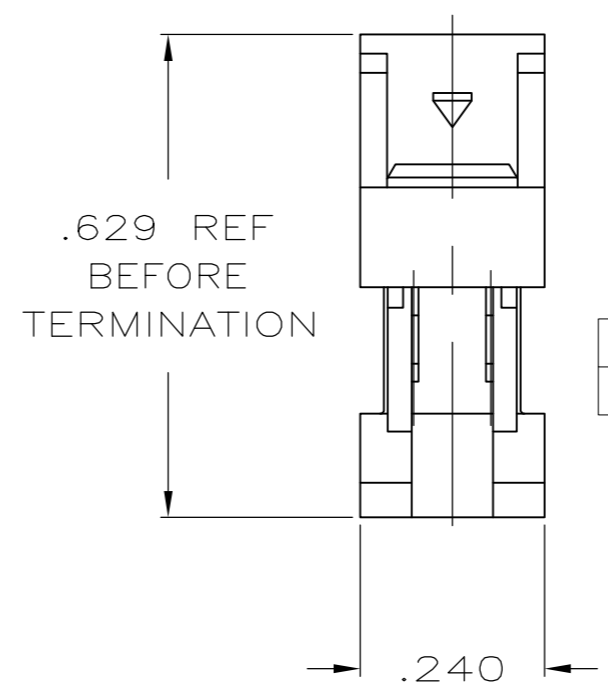

- ① MOLDED PARTS: UL RATED 94V-0 THERMOPLASTIC, BLACK.
- ② CONTACTS: PHOSPHOR BRONZE PER QQ-B-750.
- ③ CONTACTS: PLATED WITH .000030 MIN GOLD IN LOCALIZED GOLD PLATE AREA, .000050 MIN TIN ON TERMINATION END, ALL OVER .000050 MIN NICKEL ON ENTIRE CONTACT.
OR
GOLD FLASH OVER PALLADIUM-NICKEL PLATE .000030 MIN TOTAL IN LOCALIZED GOLD PLATE AREA, .000050 MIN TIN ON TERMINATION END, ALL OVER .000050 MIN NICKEL ON ENTIRE CONTACT.
- ④ POLARIZING FEATURE DOES NOT EXIST ON SAME END AS THE POSN #1 INDICATOR ON 10 AND 14 POSN PRODUCT.

TERMINATED VIEW

DETAIL Z
SCALE 10:1
TYPICAL

OBSOLETE	3.100	3.380	3.150	63	64	1-1658623-2
OBSOLETE	2.900	3.180	2.950	59	60	1-1658623-1
	2.400	2.680	2.450	49	50	1-1658623-0
	1.900	2.180	1.950	39	40	1658623-9
	1.600	1.880	1.650	33	34	1658623-8
	1.400	1.680	1.450	29	30	1658623-7
	1.200	1.480	1.250	25	26	1658623-6
	1.100	1.380	1.150	23	24	1658623-5
	.900	1.180	.950	19	20	1658623-4
	.700	.980	.750	15	16	1658623-3
	.600	.880	.650	13	14	1658623-2
	.400	.680	.450	9	10	1658623-1
	D	C	B	A	NO OF POSN	PART NUMBER

THIS DRAWING IS A CONTROLLED DOCUMENT.

DIMENSIONS: INCHES	TOLERANCES UNLESS OTHERWISE SPECIFIED:	DWN R. SAMICK 25AUG03	TE Connectivity RECEPTACLE ASSY, MILITARY POLARIZATION, LEAD FREE, AMP-LATCH™ NOVO
	0 PLC ± -	CHK C. ROHDE 25AUG03	
	1 PLC ± -	APVD M. WALMSLEY 25AUG03	
	2 PLC ± -	PRODUCT SPEC 108-40000	
MATERIAL SEE NOTES	FINISH SEE NOTES	3 PLC ± .005	APPLICATION SPEC 114-40005
		4 PLC ± -	WEIGHT -
		ANGLES ± 5°	SIZE A2 CAGE CODE 00779
			DRAWING NO C=1658623
			RESTRICTED TO -
			SCALE 4:1 SHEET 1 of 1 REV E1
			CUSTOMER DRAWING