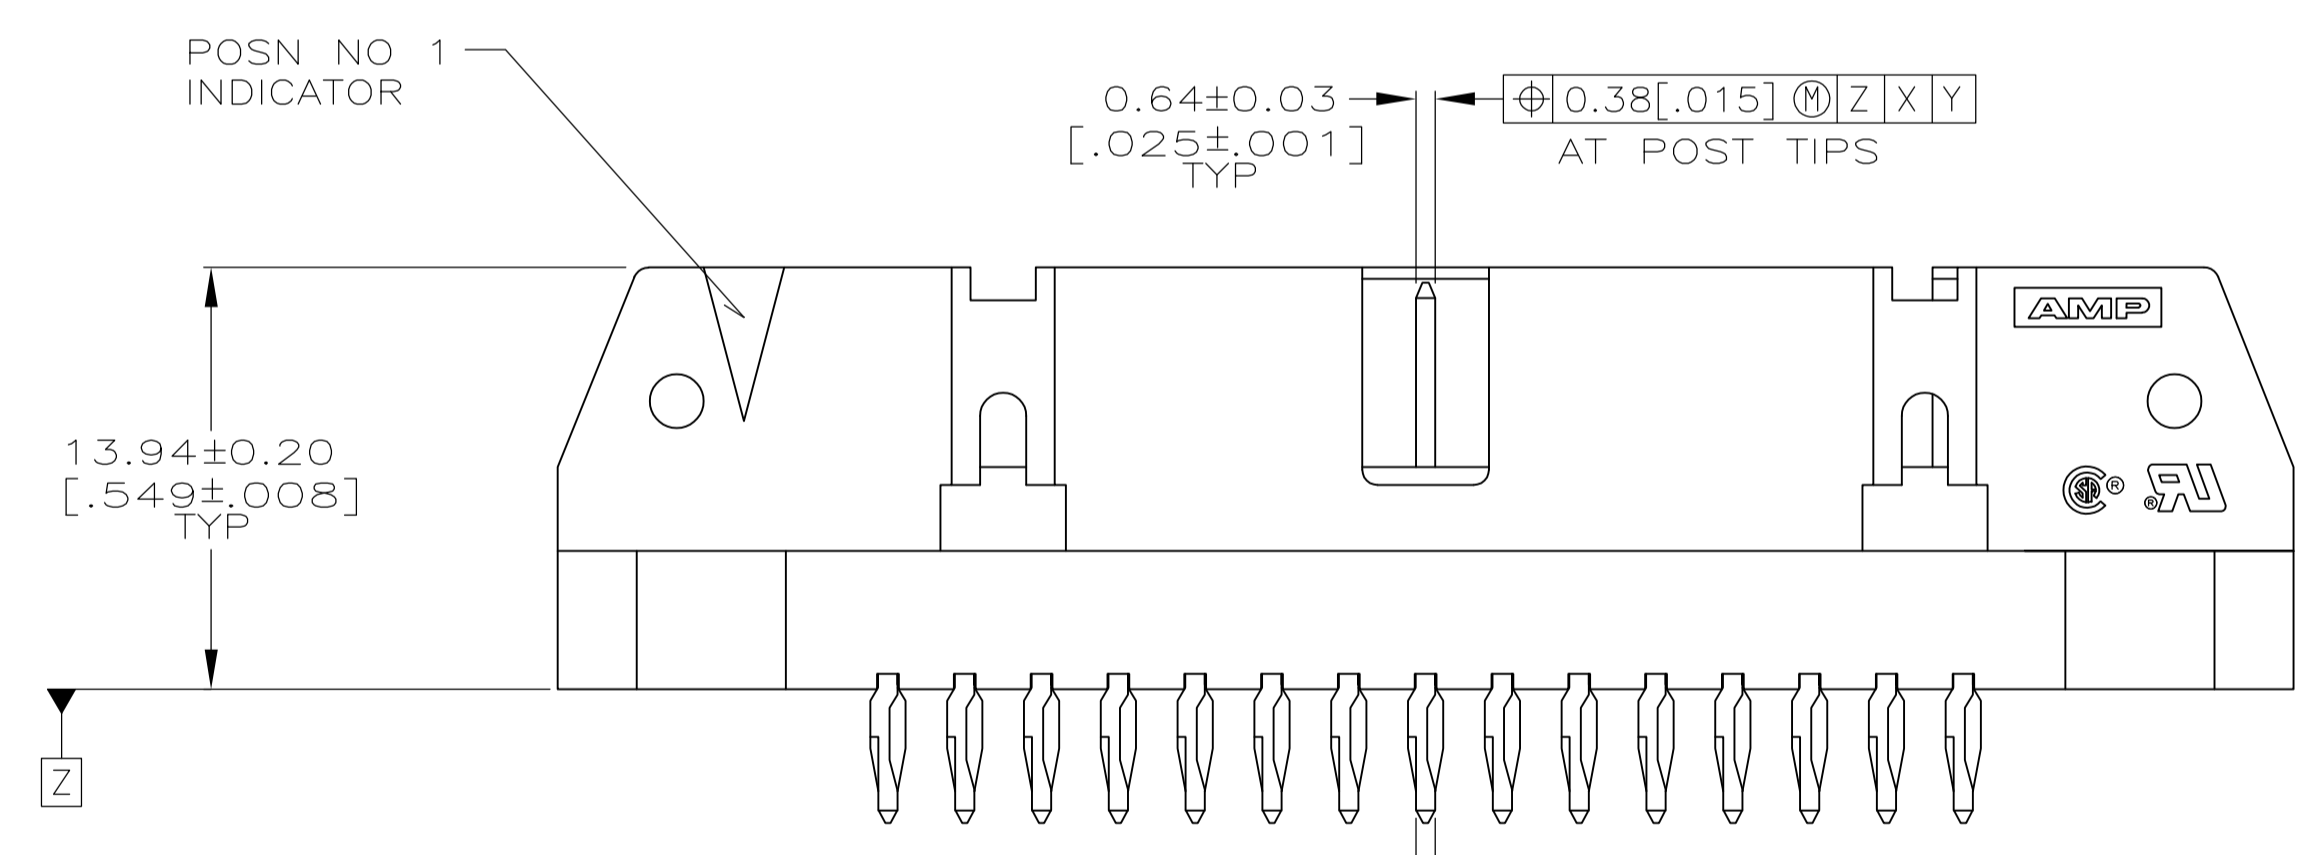

- 1 HOUSING: GLASS FILLED NYLON OR POLYESTER, 94V-0 RATED, COLOR SEE TABLE.
POSTS: PHOSPHOR BRONZE.
- 2 POSTS: GOLD FLASH OVER PALLADIUM-NICKEL PLATE, 0.76µm[.000030] MIN TOTAL ON THE LOCALIZED PLATE AREA, 2.54µm[.000100] MIN TIN PLATE ON THE TAIL, 1.27µm[.000050] MIN NICKEL UNDERPLATE ON THE ENTIRE POST.
-OR-
0.76µm[.000030] MIN GOLD PLATE ON THE LOCALIZED PLATE AREA, 2.54µm[.000100] MIN TIN PLATE ON THE TAIL, 1.27µm[.000050] MIN NICKEL UNDERPLATE ON THE ENTIRE POST.
- 3 REFER TO APPLICATION SPECIFICATION 114-40020 FOR HOLE SIZE AND FINISH RECOMMENDATIONS.
- 4 DATUMS M & N TO BE ESTABLISHED BY CUSTOMER.
- 5 NO SLOT FOR SNAP-IN POLARIZER ON THIS END FOR 10 AND 14 POSITION HEADERS.
- 6 NO SLOT ON THIS END FOR 10 POSITION HEADERS.

THIS DRAWING IS A CONTROLLED DOCUMENT.

DIMENSIONS: mm [INCHES]	TOLERANCES UNLESS OTHERWISE SPECIFIED:	APPROVED: M. WALMSLEY	NAME: M. WALMSLEY
0 PLC ± -	1 PLC ± -	2 PLC ± -	3 PLC ± 0.13[.005]
4 PLC ± -	ANGLES ± -	WEIGHT: -	SIZE: A1