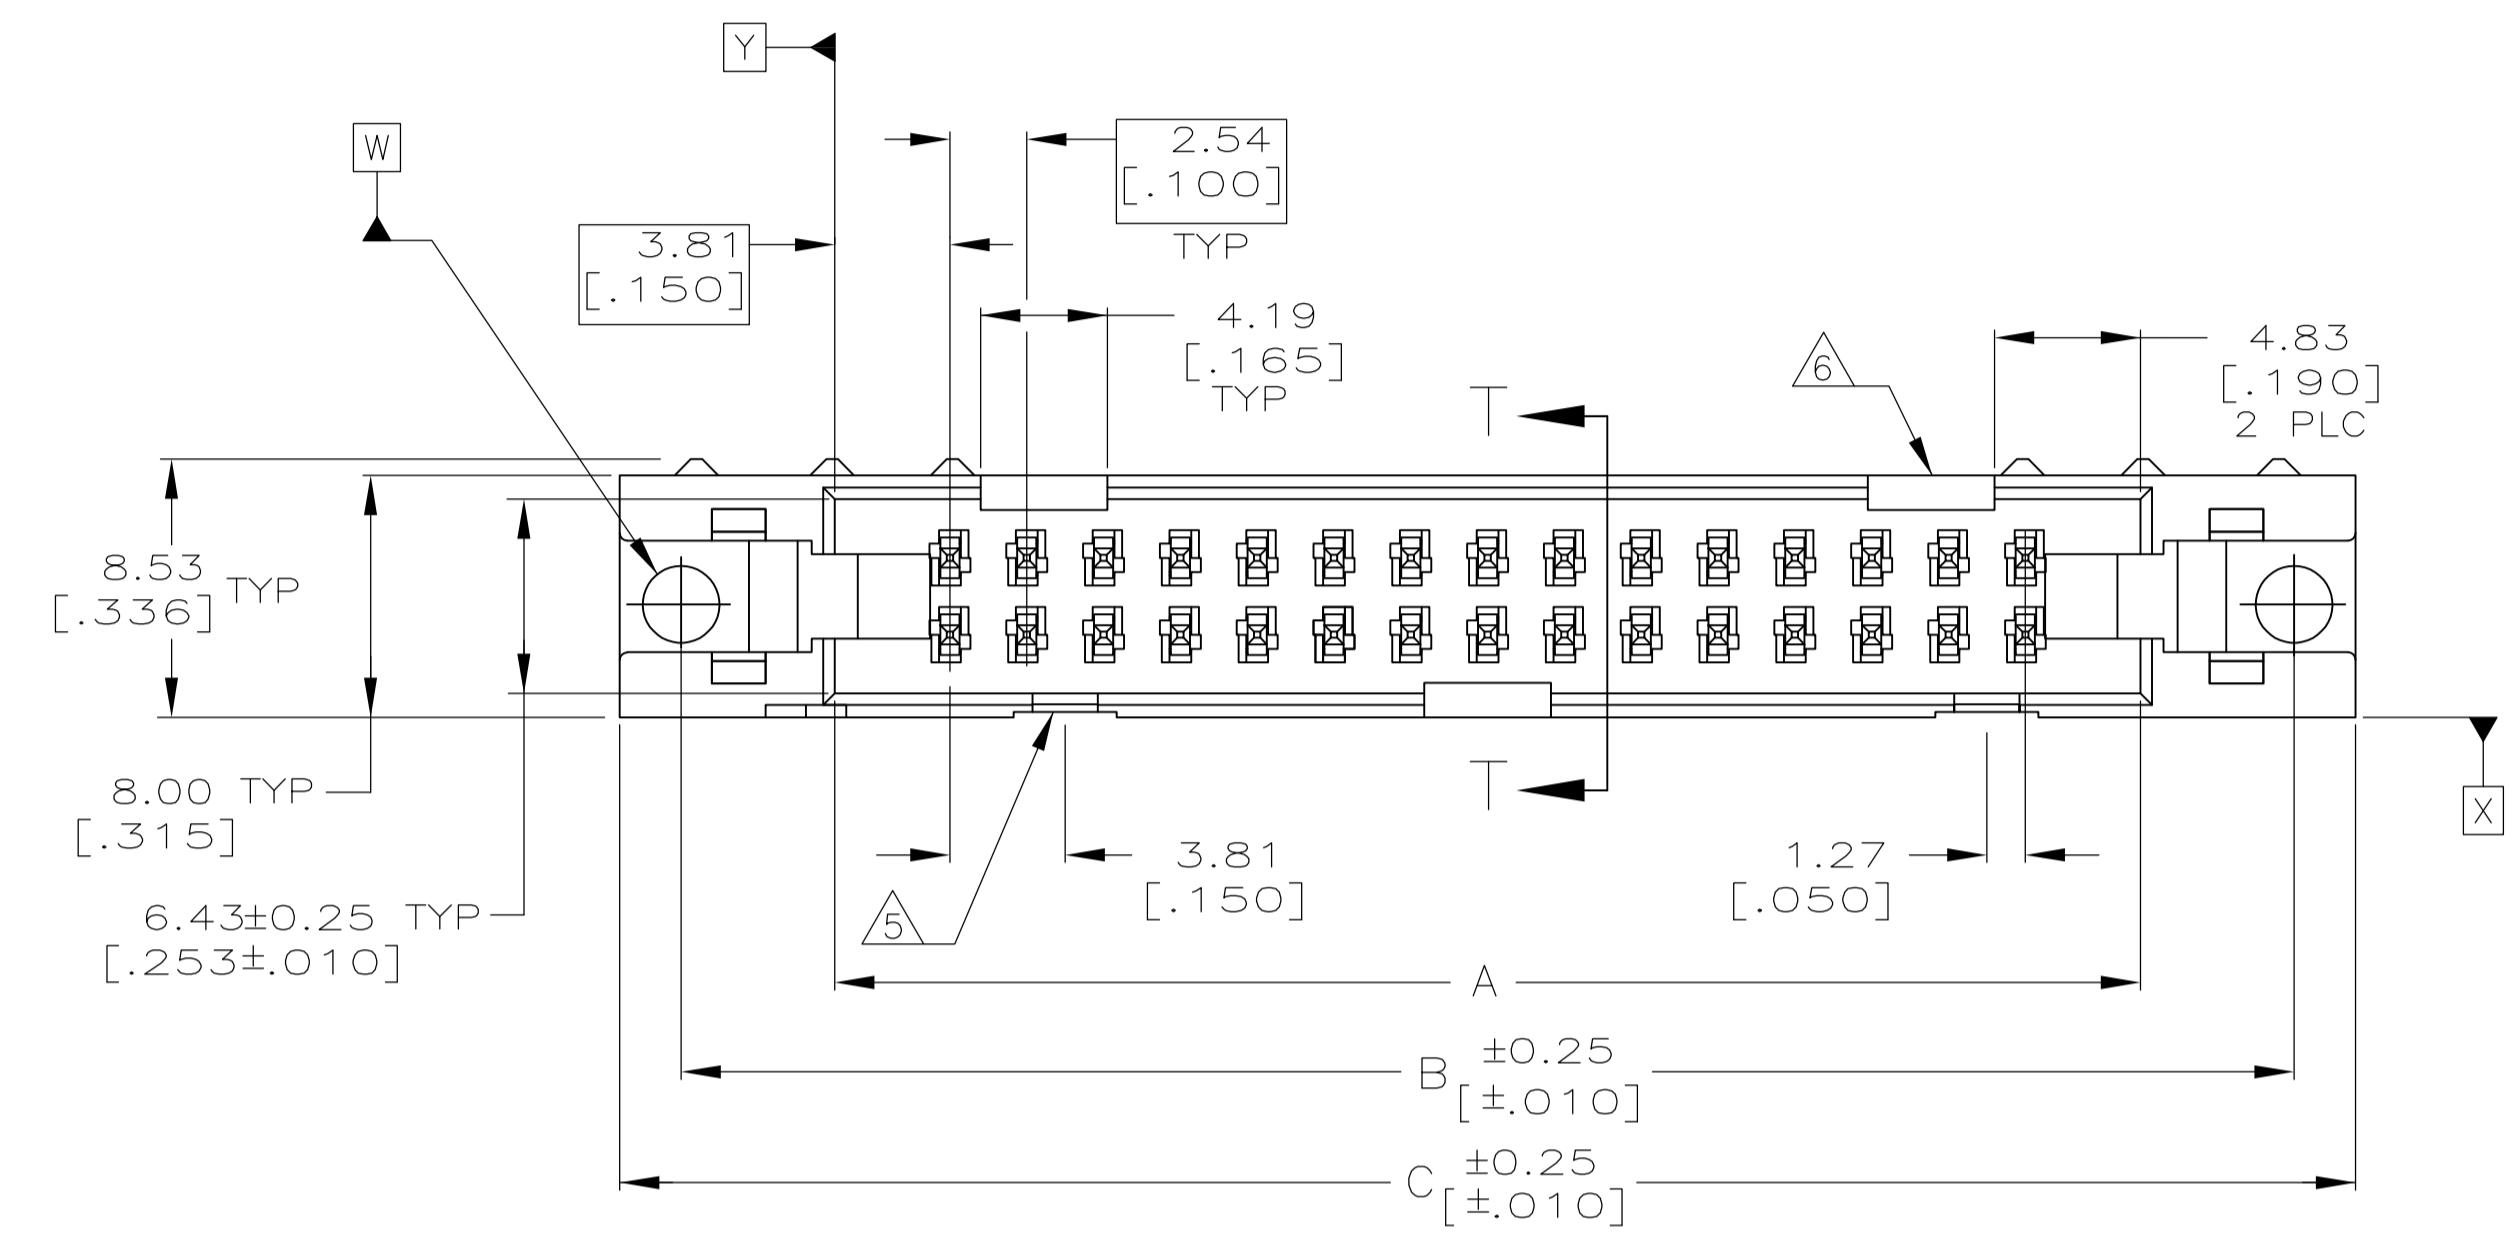

- 1 HOUSING: GLASS FILLED NYLON OR POLYESTER, 94V-0 RATED, COLOR SEE TABLE.
POSTS: PHOSPHOR BRONZE.
- 2 POSTS: GOLD FLASH OVER PALLADIUM-NICKEL PLATE, 0.76µm[.000030] MIN TOTAL ON THE LOCALIZED PLATE AREA, 2.54µm[.000100] MIN TIN PLATE ON THE TAIL, 1.27µm[.000050] MIN NICKEL UNDERPLATE ON THE ENTIRE POST.
-OR-
0.76µm[.000030] MIN GOLD PLATE ON THE LOCALIZED PLATE AREA, 2.54µm[.000100] MIN TIN PLATE ON THE TAIL, 1.27µm[.000050] MIN NICKEL UNDERPLATE ON THE ENTIRE POST.
- 3 REFER TO APPLICATION SPECIFICATION 114-40020 FOR HOLE SIZE AND FINISH RECOMMENDATIONS.
- 4 DATUMS M & N TO BE ESTABLISHED BY CUSTOMER.
- 5 NO SLOT FOR SNAP-IN POLARIZER ON THIS END FOR 10 AND 14 POSITION HEADERS.
- 6 NO SLOT ON THIS END FOR 10 POSITION HEADERS.