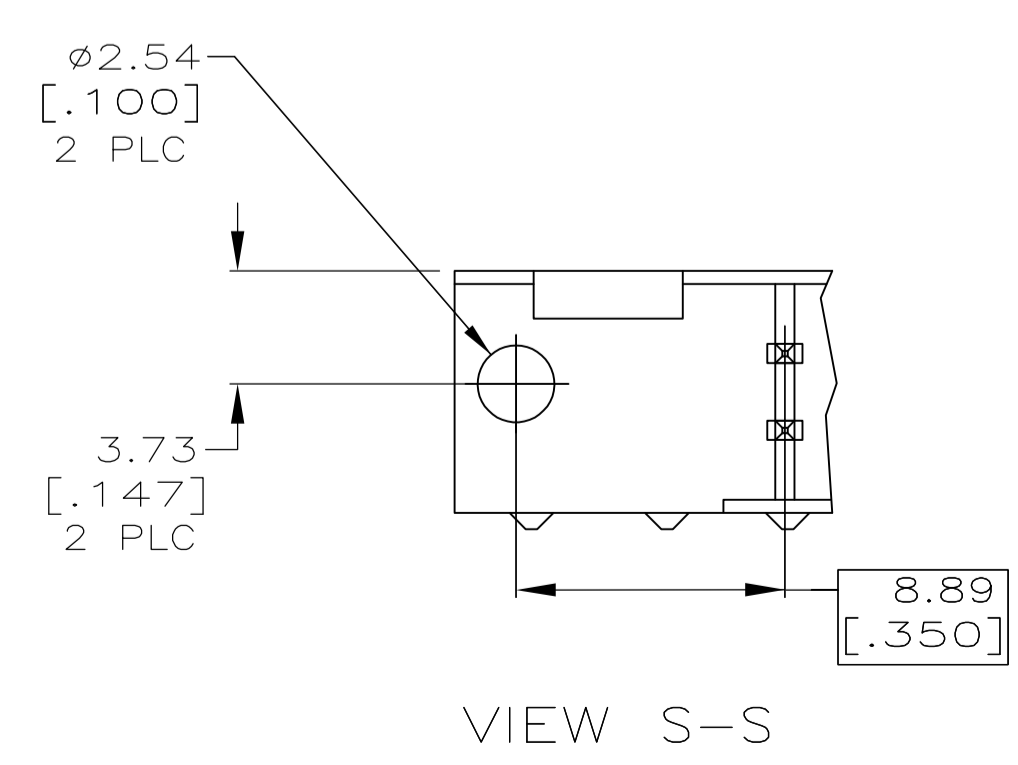

- 1 HOUSING: GLASS FILLED NYLON OR POLYESTER, 94V-0 RATED, COLOR SEE TABLE.
POSTS: PHOSPHOR BRONZE.
- 2 POSTS: GOLD FLASH OVER PALLADIUM-NICKEL PLATE, 0.76µm[.000030] MIN TOTAL ON THE LOCALIZED PLATE AREA, 2.54µm[.000100] MIN TIN PLATE ON THE TAIL, 1.27µm[.000050] MIN NICKEL UNDERPLATE ON THE ENTIRE POST.
-OR-
0.76µm[.000030] MIN GOLD PLATE ON THE LOCALIZED PLATE AREA, 2.54µm[.000100] MIN TIN PLATE ON THE TAIL, 1.27µm[.000050] MIN NICKEL UNDERPLATE ON THE ENTIRE POST.
- 3 REFER TO APPLICATION SPECIFICATION 114-40020 FOR HOLE SIZE AND FINISH RECOMMENDATIONS.
- 4 DATUMS M & N TO BE ESTABLISHED BY CUSTOMER.
- 5 NO SLOT FOR SNAP-IN POLARIZER ON THIS END FOR 10 AND 14 POSITION HEADERS.
- 6 NO SLOT ON THIS END FOR 10 POSITION HEADERS.

THIS DRAWING IS A CONTROLLED DOCUMENT.

DIMENSIONS: mm [INCHES]	TOLERANCES UNLESS OTHERWISE SPECIFIED:	APPROVED: M. WALMSLEY	NAME: M. WALMSLEY
0 PLC ± -	1 PLC ± -	2 PLC ± -	3 PLC ± 0.13[.005]
4 PLC ± -	ANGLES ± -	WEIGHT: -	SIZE: A1