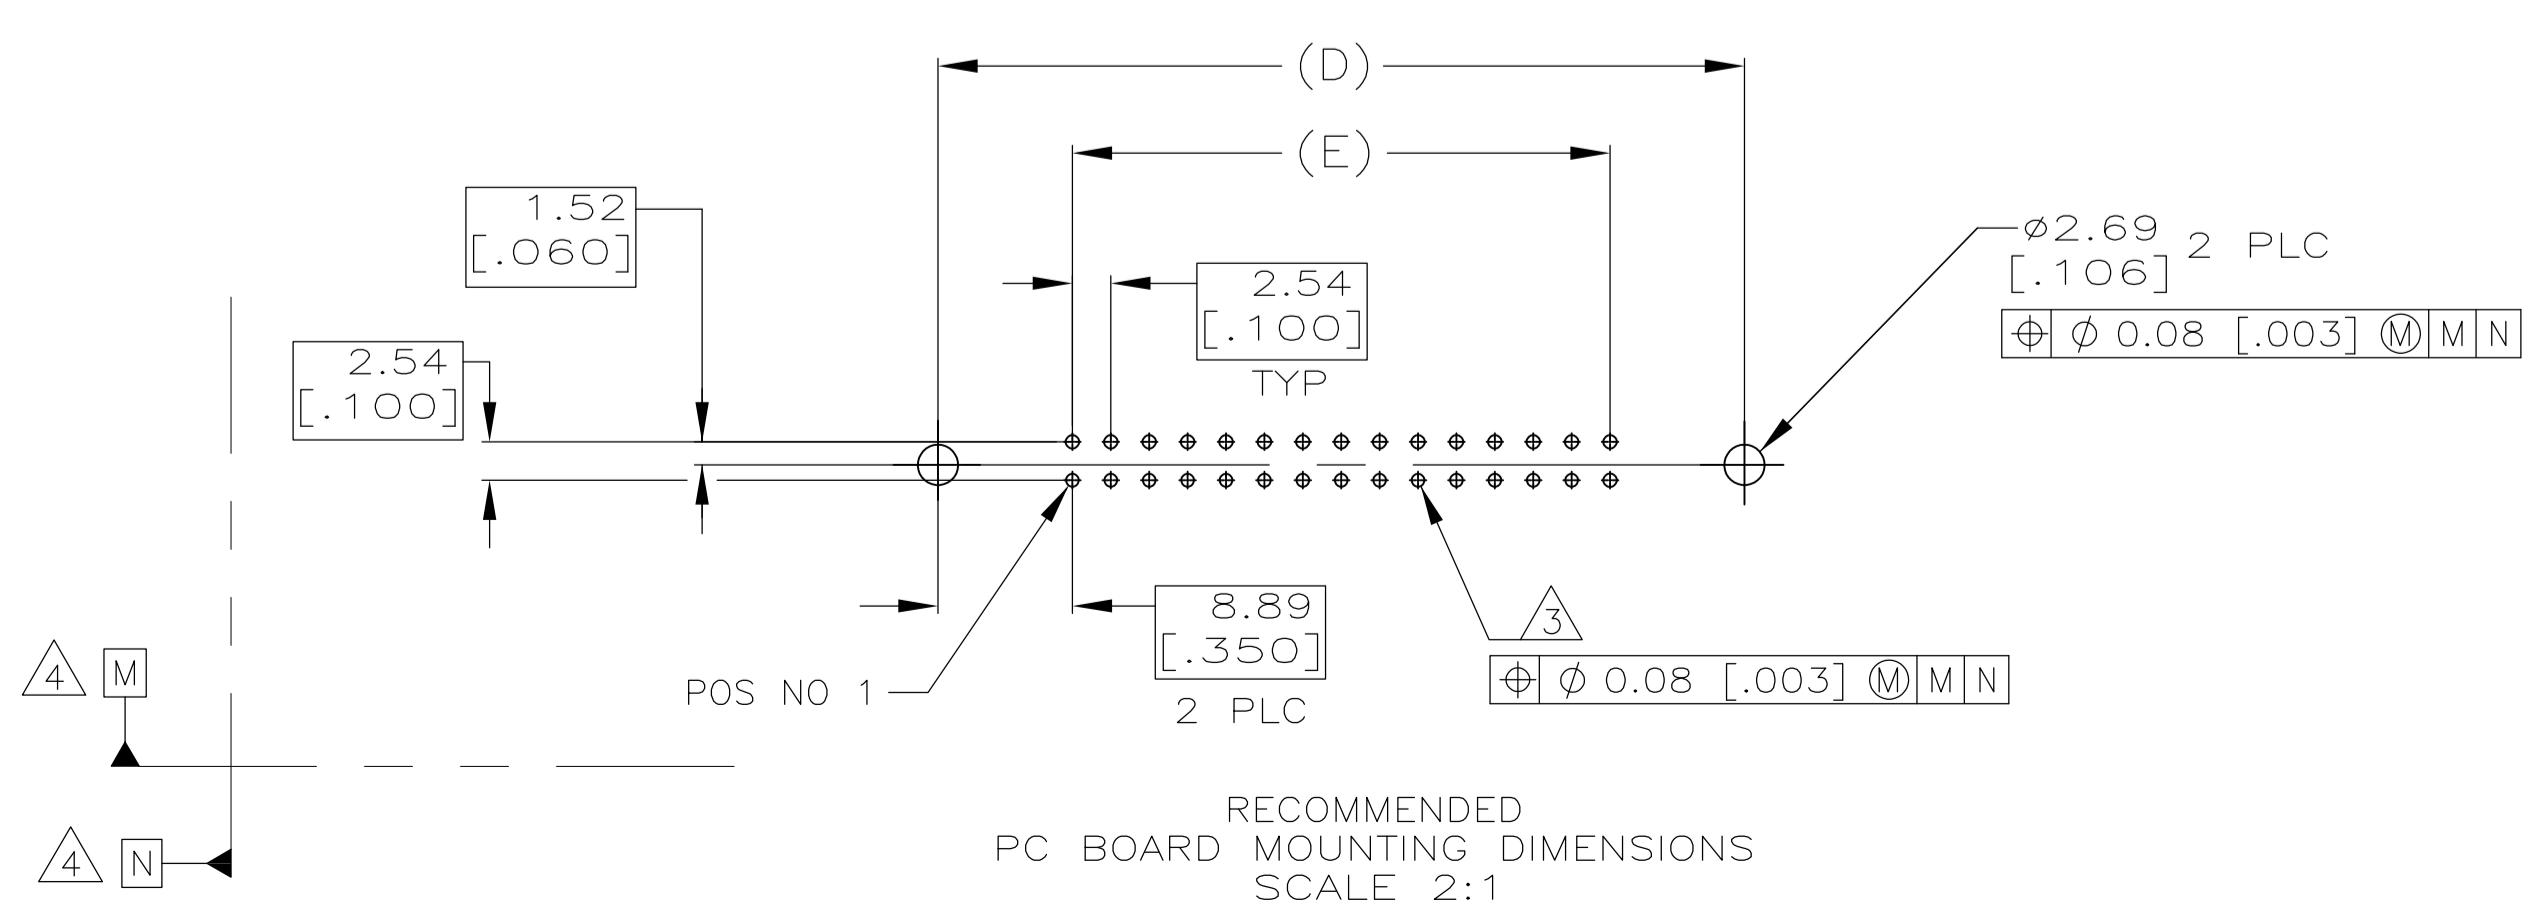

- 1 HOUSING: GLASS FILLED NYLON OR POLYESTER, 94V-0 RATED, COLOR SEE TABLE.
POSTS: PHOSPHOR BRONZE.
- 2 POSTS: GOLD FLASH OVER PALLADIUM-NICKEL PLATE, 0.76µm[.000030] MIN TOTAL ON THE LOCALIZED PLATE AREA, 2.54µm[.000100] MIN TIN PLATE ON THE TAIL, 1.27µm[.000050] MIN NICKEL UNDERPLATE ON THE ENTIRE POST.
-OR-
0.76µm[.000030] MIN GOLD PLATE ON THE LOCALIZED PLATE AREA, 2.54µm[.000100] MIN TIN PLATE ON THE TAIL, 1.27µm[.000050] MIN NICKEL UNDERPLATE ON THE ENTIRE POST.
- 3 REFER TO APPLICATION SPECIFICATION 114-40020 FOR HOLE SIZE AND FINISH RECOMMENDATIONS.
- 4 DATUMS M & N TO BE ESTABLISHED BY CUSTOMER.
- 5 NO SLOT FOR SNAP-IN POLARIZER ON THIS END FOR 10 AND 14 POSITION HEADERS.
- 6 NO SLOT ON THIS END FOR 10 POSITION HEADERS.