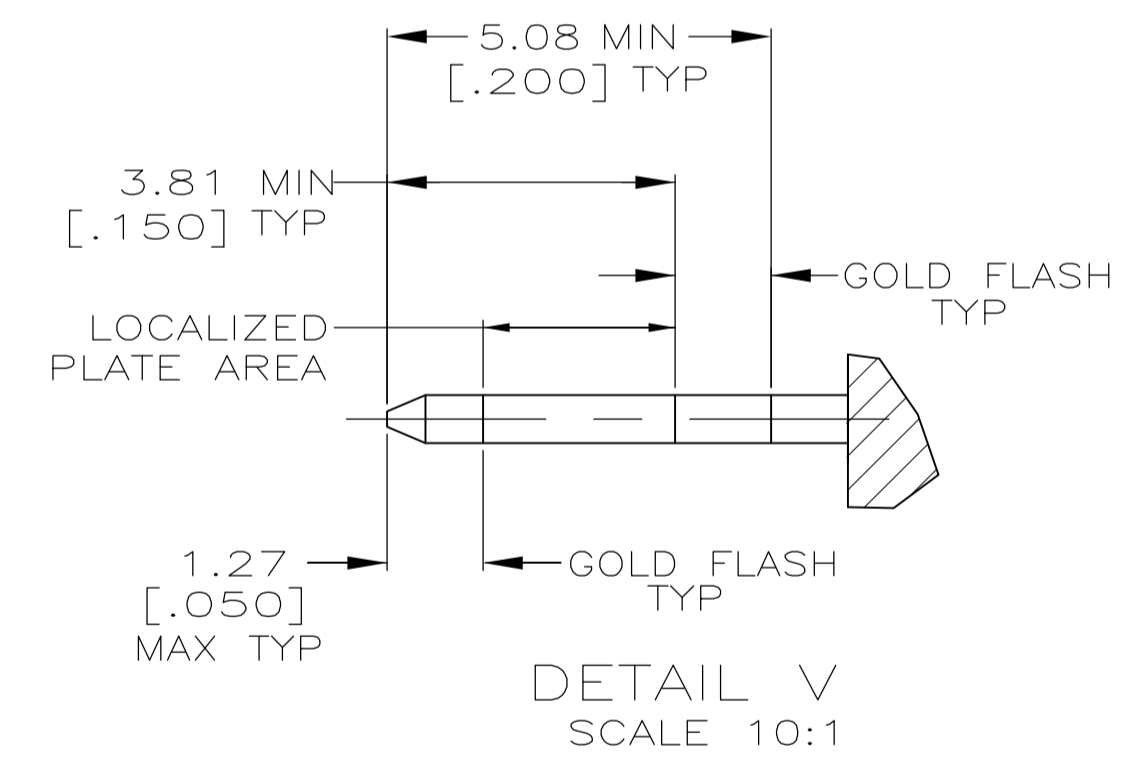

- 1 HOUSING: GLASS FILLED NYLON OR POLYESTER, 94V-0 RATED, COLOR SEE TABLE.
POSTS: PHOSPHOR BRONZE.
- 2 POSTS: GOLD FLASH OVER PALLADIUM-NICKEL PLATE, 0.76µm[.000030] MIN TOTAL ON THE LOCALIZED PLATE AREA, 2.54µm[.000100] MIN TIN PLATE ON THE TAIL, 1.27µm[.000050] MIN NICKEL UNDERPLATE ON THE ENTIRE POST.
-OR-
0.76µm[.000030] MIN GOLD PLATE ON THE LOCALIZED PLATE AREA, 2.54µm[.000100] MIN TIN PLATE ON THE TAIL, 1.27µm[.000050] MIN NICKEL UNDERPLATE ON THE ENTIRE POST.
- 3 REFER TO APPLICATION SPECIFICATION 114-40020 FOR HOLE SIZE AND FINISH RECOMMENDATIONS.
- 4 DATUMS M & N TO BE ESTABLISHED BY CUSTOMER.
- 5 NO SLOT FOR SNAP-IN POLARIZER ON THIS END FOR 10 AND 14 POSITION HEADERS.
- 6 NO SLOT ON THIS END FOR 10 POSITION HEADERS.

APPROVED: R. SAMICK 12JAN2004
CHK: S. BOLASH 12JAN2004
NAME: M. WALMSLEY 12JAN2004

PRODUCT SPEC: 108-40019
APPLICATION SPEC: 114-40020

TE Connectivity
HEADER ASSY, UNIVERSAL, ACTION PIN AMP-LATCH

SCALE: 4:1 SHEET: 1 OF 1 REV: H