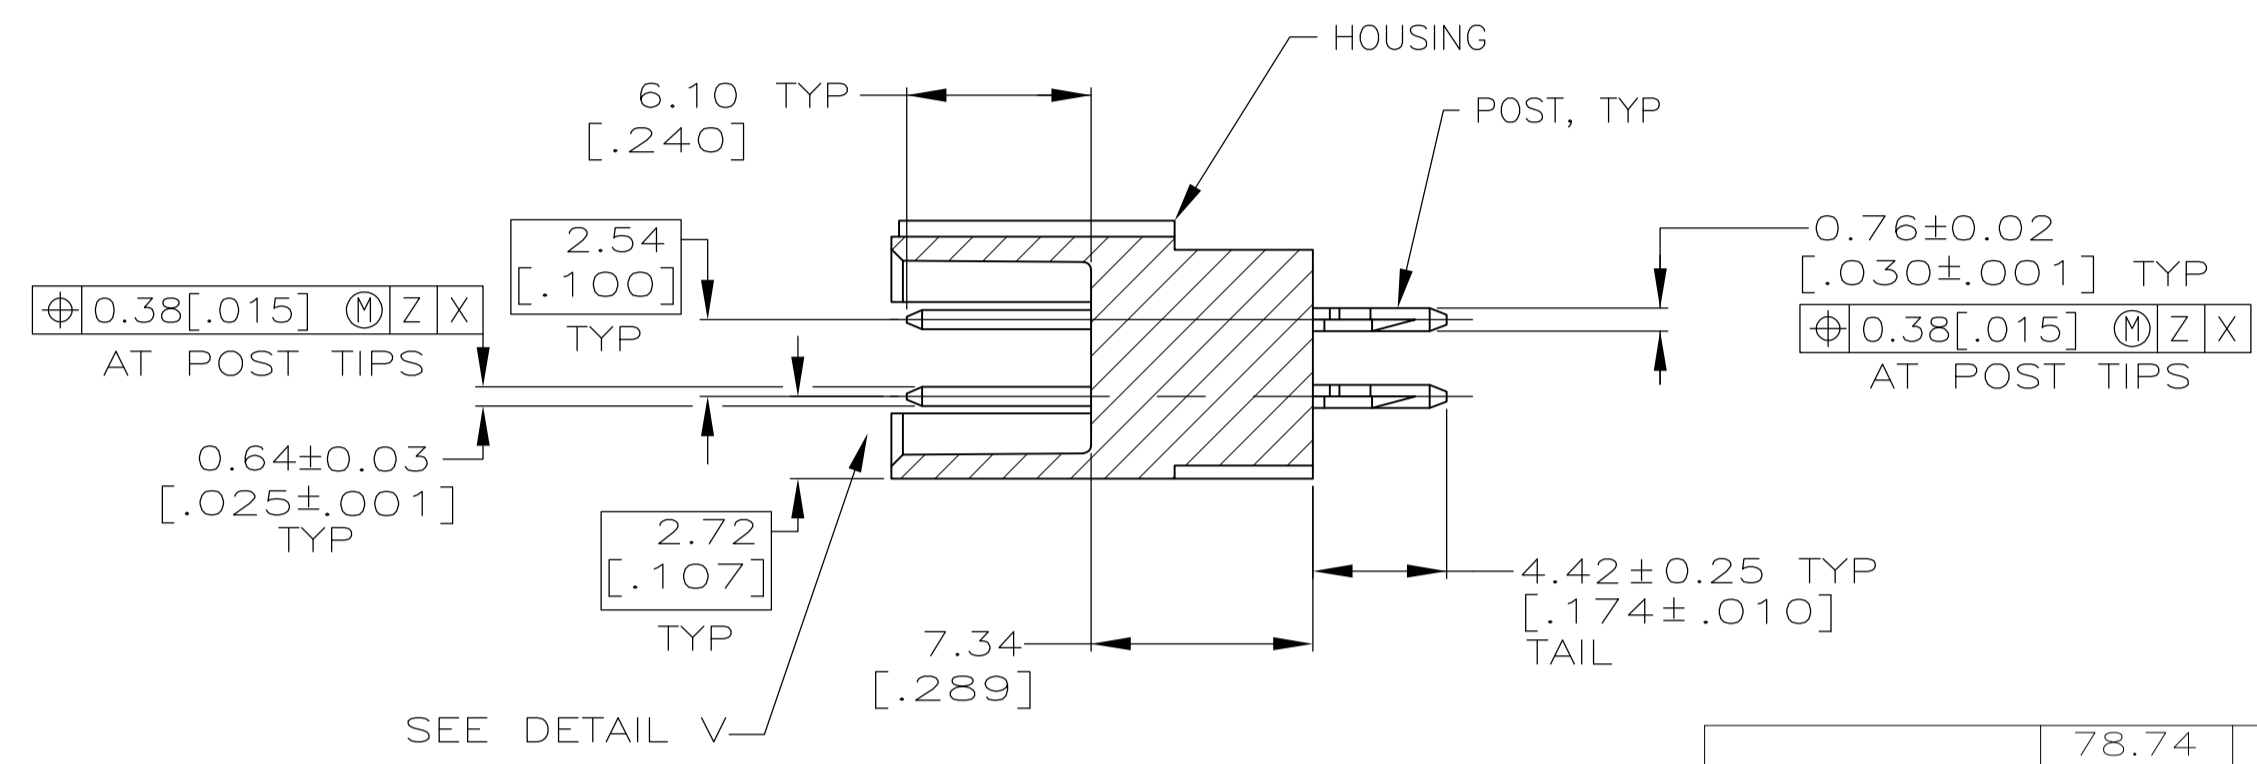

- 1 HOUSING: GLASS FILLED NYLON OR POLYESTER, 94V-0 RATED, COLOR SEE TABLE.
POSTS: PHOSPHOR BRONZE.
- 2 POSTS: GOLD FLASH OVER PALLADIUM-NICKEL PLATE, 0.76µm[.000030] MIN TOTAL ON THE LOCALIZED PLATE AREA, 2.54µm[.000100] MIN TIN PLATE ON THE TAIL, 1.27µm[.000050] MIN NICKEL UNDERPLATE ON THE ENTIRE POST.
-OR-
0.76µm[.000030] MIN GOLD PLATE ON THE LOCALIZED PLATE AREA, 2.54µm[.000100] MIN TIN PLATE ON THE TAIL, 1.27µm[.000050] MIN NICKEL UNDERPLATE ON THE ENTIRE POST.
- 3 REFER TO APPLICATION SPECIFICATION 114-40020 FOR HOLE SIZE AND FINISH RECOMMENDATIONS.
- 4 DATUMS M & N TO BE ESTABLISHED BY CUSTOMER.
- 5 NO SLOT FOR SNAP-IN POLARIZER ON THIS END FOR 10 AND 14 POSITION HEADERS.
- 6 NO SLOT ON THIS END FOR 10 POSITION HEADERS.