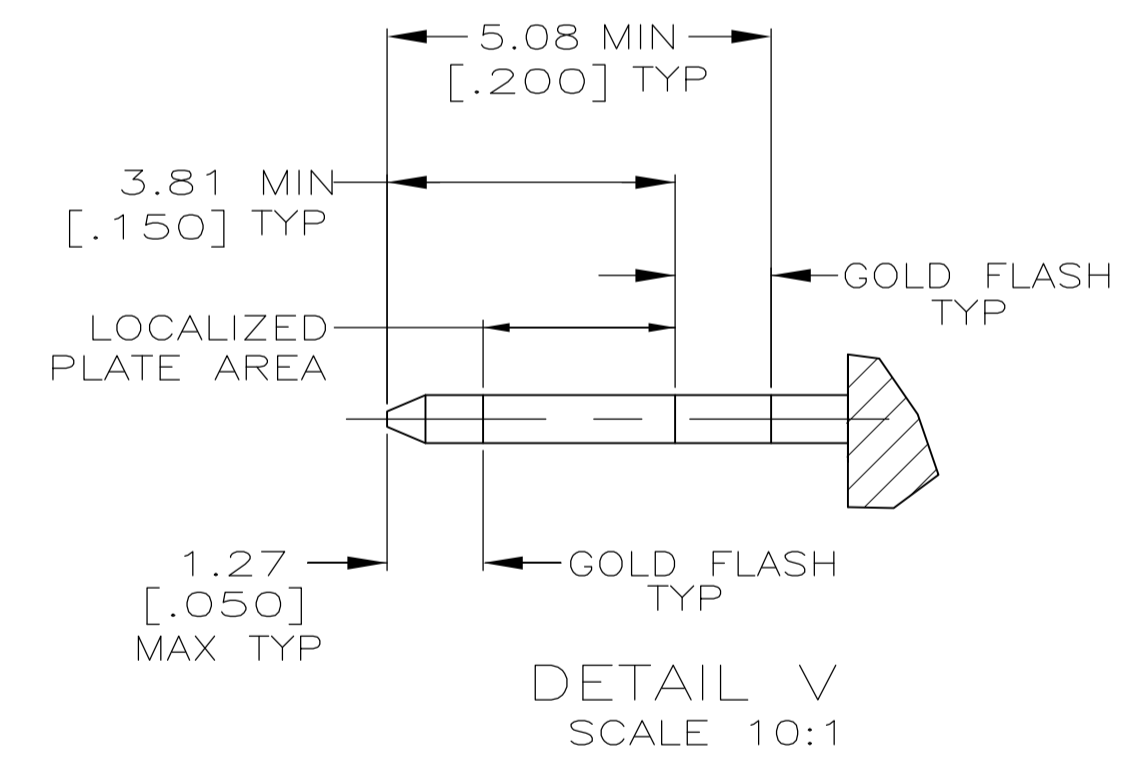

- 1 HOUSING: GLASS FILLED NYLON OR POLYESTER, 94V-0 RATED, COLOR SEE TABLE.
POSTS: PHOSPHOR BRONZE.
- 2 POSTS: GOLD FLASH OVER PALLADIUM-NICKEL PLATE, 0.76µm[.000030] MIN TOTAL ON THE LOCALIZED PLATE AREA, 2.54µm[.000100] MIN TIN PLATE ON THE TAIL, 1.27µm[.000050] MIN NICKEL UNDERPLATE ON THE ENTIRE POST.
-OR-
0.76µm[.000030] MIN GOLD PLATE ON THE LOCALIZED PLATE AREA, 2.54µm[.000100] MIN TIN PLATE ON THE TAIL, 1.27µm[.000050] MIN NICKEL UNDERPLATE ON THE ENTIRE POST.
- 3 REFER TO APPLICATION SPECIFICATION 114-40020 FOR HOLE SIZE AND FINISH RECOMMENDATIONS.
- 4 DATUMS M & N TO BE ESTABLISHED BY CUSTOMER.
- 5 NO SLOT FOR SNAP-IN POLARIZER ON THIS END FOR 10 AND 14 POSITION HEADERS.
- 6 NO SLOT ON THIS END FOR 10 POSITION HEADERS.

THIS DRAWING IS A CONTROLLED DOCUMENT.

DIMENSIONS: mm [INCHES]	TOLERANCES UNLESS OTHERWISE SPECIFIED:	APPROVED: M. WALMSLEY	NAME: M. WALMSLEY
0 PLC ± -	1 PLC ± -	2 PLC ± 0.13[.005]	3 PLC ± -
4 PLC ± -	ANGLES ± -	PRODUCT SPEC: 108-40019	APPLICATION SPEC: 114-40020
MATERIAL: 1	FINISH: 2	WEIGHT: -	SIZE: A1
CUSTOMER DRAWING		SCALE: 4:1	SHEET: 1 OF 1