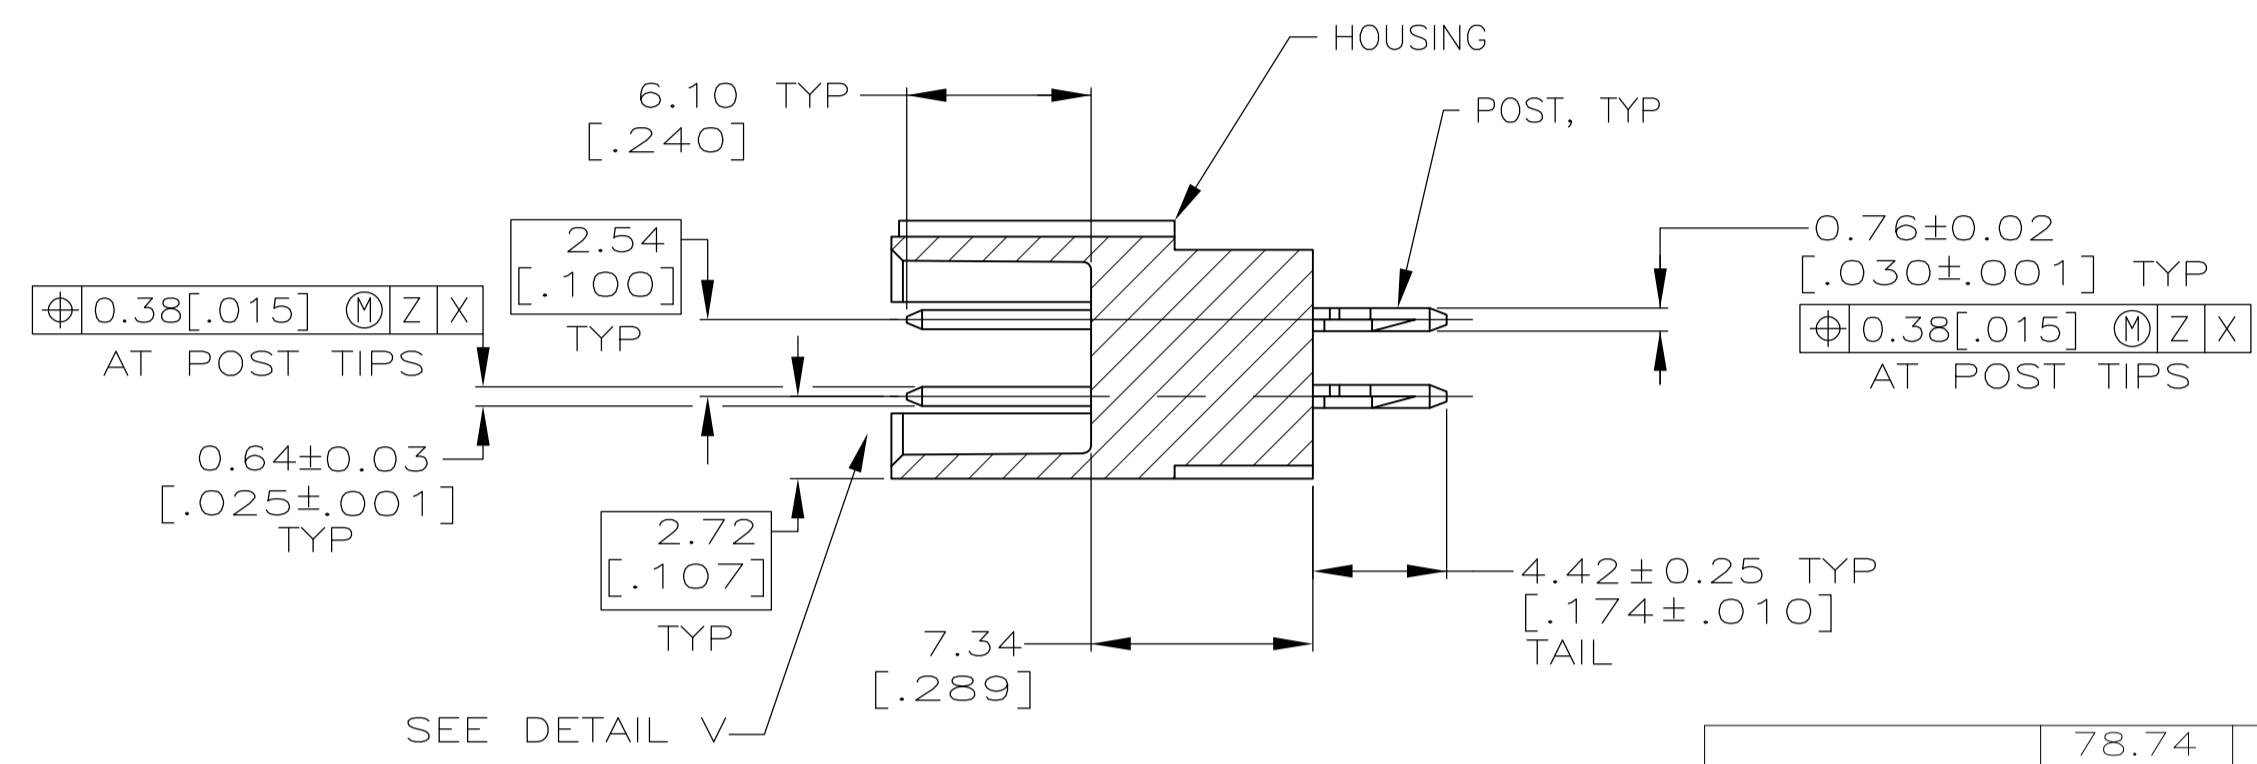

- 1 HOUSING: GLASS FILLED NYLON OR POLYESTER, 94V-0 RATED, COLOR SEE TABLE.
POSTS: PHOSPHOR BRONZE.
- 2 POSTS: GOLD FLASH OVER PALLADIUM-NICKEL PLATE, 0.76µm[.000030] MIN TOTAL ON THE LOCALIZED PLATE AREA, 2.54µm[.000100] MIN TIN PLATE ON THE TAIL, 1.27µm[.000050] MIN NICKEL UNDERPLATE ON THE ENTIRE POST.
-OR-
0.76µm[.000030] MIN GOLD PLATE ON THE LOCALIZED PLATE AREA, 2.54µm[.000100] MIN TIN PLATE ON THE TAIL, 1.27µm[.000050] MIN NICKEL UNDERPLATE ON THE ENTIRE POST.
- 3 REFER TO APPLICATION SPECIFICATION 114-40020 FOR HOLE SIZE AND FINISH RECOMMENDATIONS.
- 4 DATUMS M & N TO BE ESTABLISHED BY CUSTOMER.
- 5 NO SLOT FOR SNAP-IN POLARIZER ON THIS END FOR 10 AND 14 POSITION HEADERS.
- 6 NO SLOT ON THIS END FOR 10 POSITION HEADERS.

THIS DRAWING IS A CONTROLLED DOCUMENT.

DIMENSIONS: mm [INCHES]	TOLERANCES UNLESS OTHERWISE SPECIFIED:	APPROVED: M. WALMSLEY	NAME: M. WALMSLEY
0 PLC ± -	1 PLC ± -	2 PLC ± 0.13[.005]	3 PLC ± -
4 PLC ± -	ANGLES ± -	PRODUCT SPEC: 108-40019	APPLICATION SPEC: 114-40020
MATERIAL: 1	FINISH: 2	WEIGHT: -	SIZE: A1
CUSTOMER DRAWING		SCALE: 4:1	SHEET: 1 OF 1