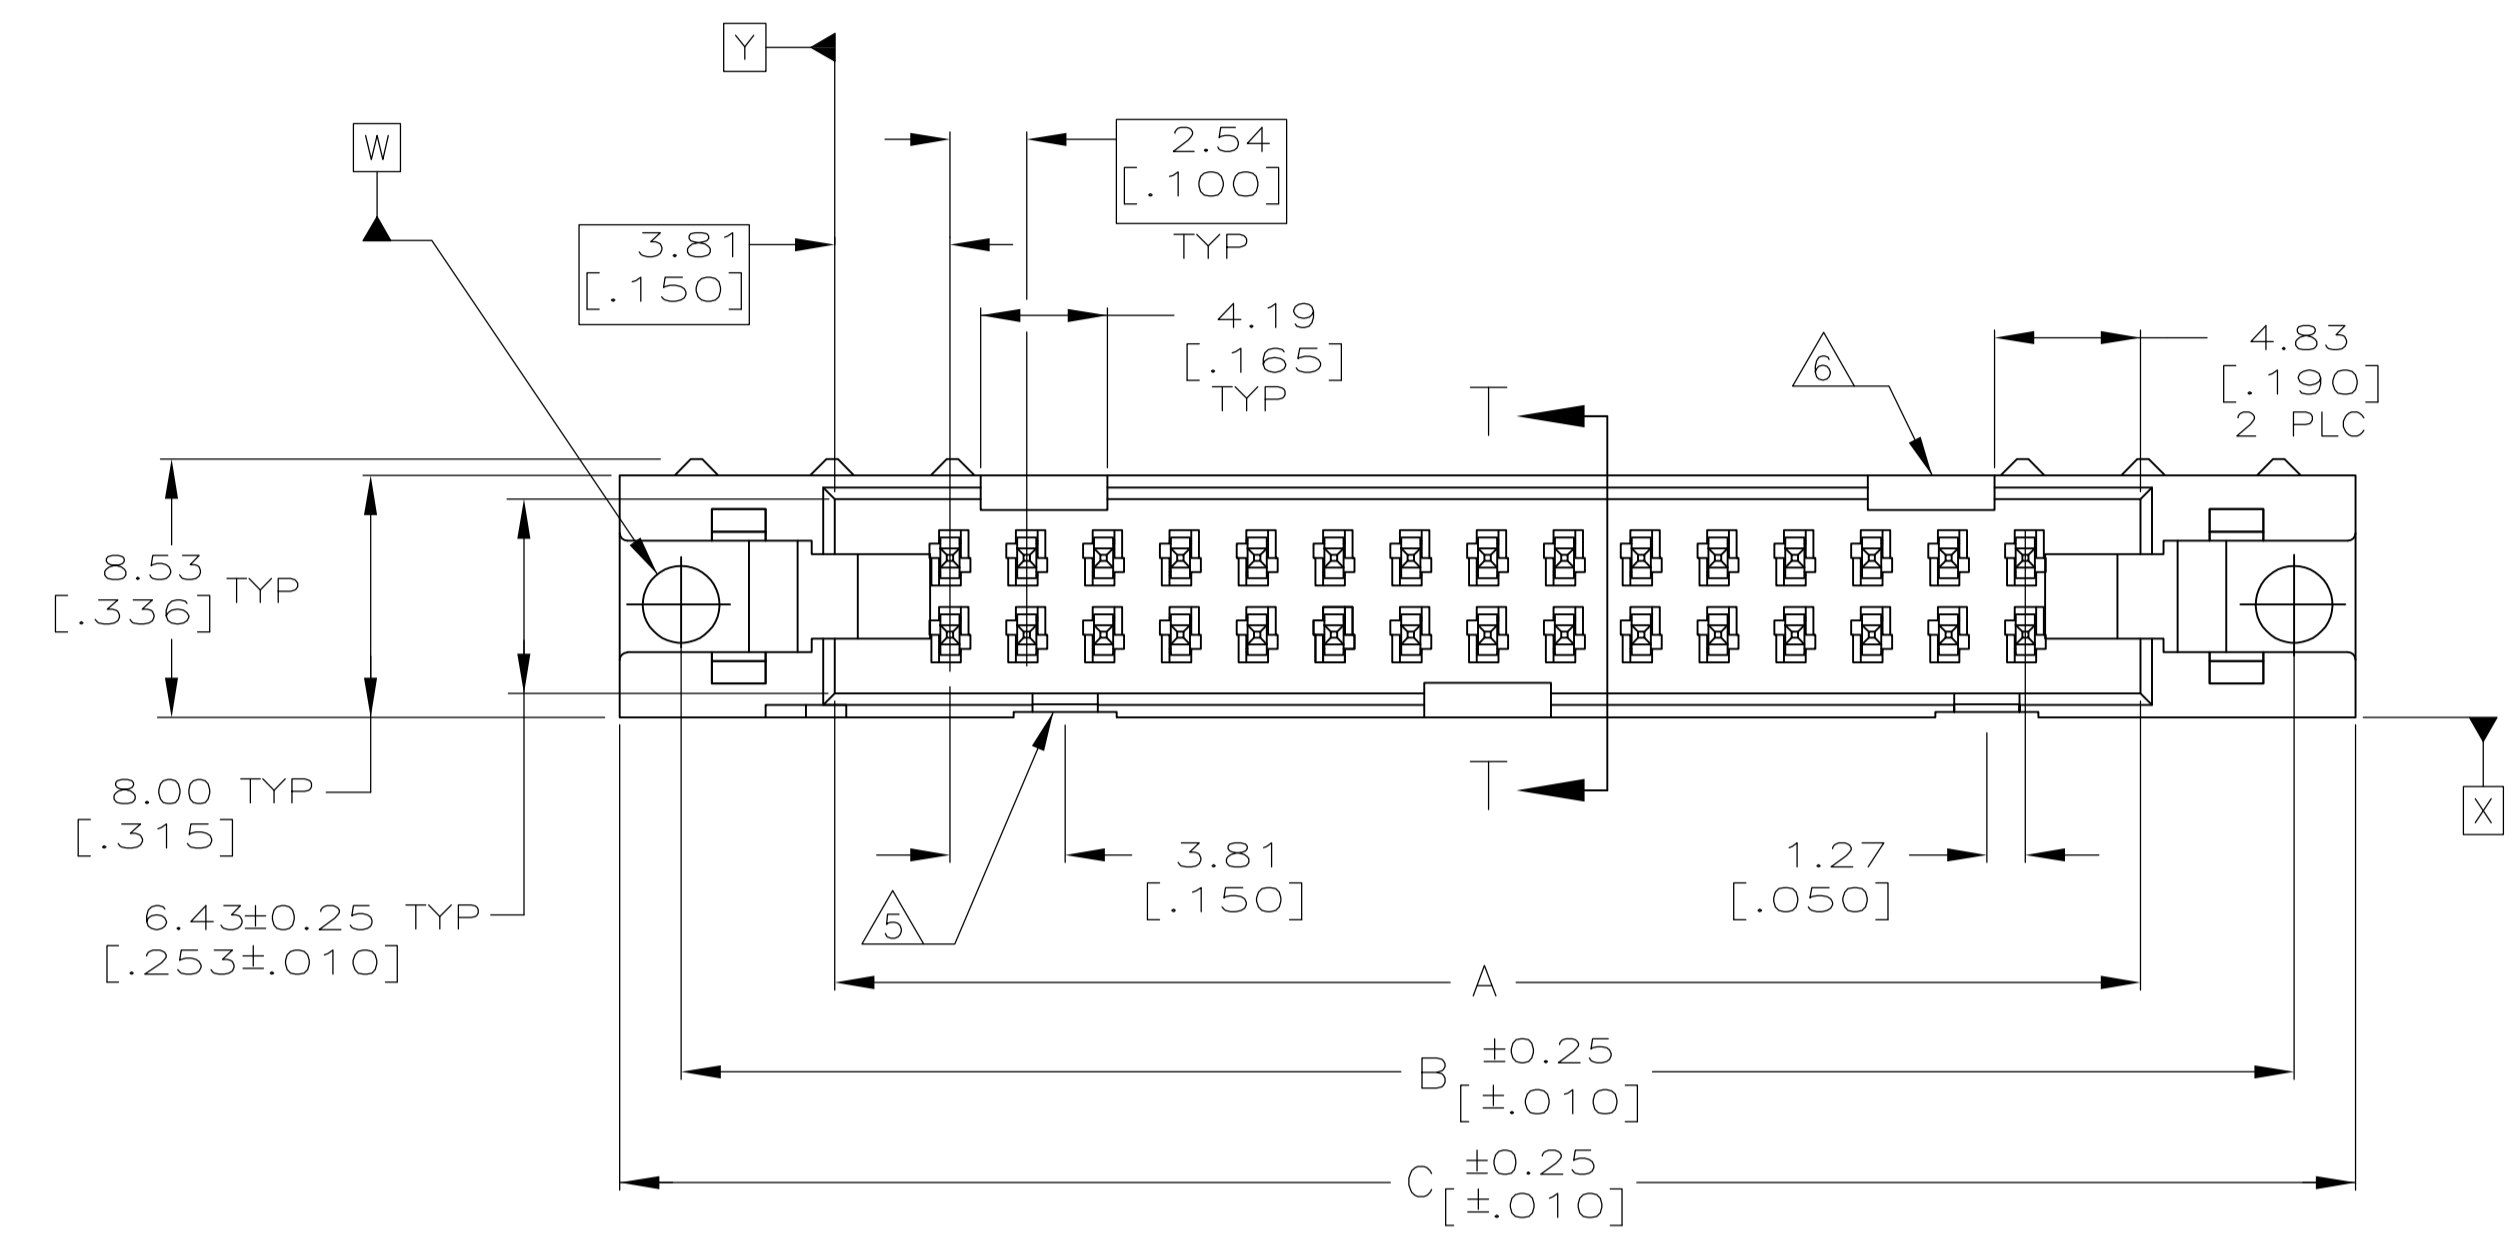

- 1 HOUSING: GLASS FILLED NYLON OR POLYESTER, 94V-0 RATED, COLOR SEE TABLE.
POSTS: PHOSPHOR BRONZE.
- 2 POSTS: GOLD FLASH OVER PALLADIUM-NICKEL PLATE, 0.76µm[.000030] MIN TOTAL ON THE LOCALIZED PLATE AREA, 2.54µm[.000100] MIN TIN PLATE ON THE TAIL, 1.27µm[.000050] MIN NICKEL UNDERPLATE ON THE ENTIRE POST.
-OR-
0.76µm[.000030] MIN GOLD PLATE ON THE LOCALIZED PLATE AREA, 2.54µm[.000100] MIN TIN PLATE ON THE TAIL, 1.27µm[.000050] MIN NICKEL UNDERPLATE ON THE ENTIRE POST.
- 3 REFER TO APPLICATION SPECIFICATION 114-40020 FOR HOLE SIZE AND FINISH RECOMMENDATIONS.
- 4 DATUMS M & N TO BE ESTABLISHED BY CUSTOMER.
- 5 NO SLOT FOR SNAP-IN POLARIZER ON THIS END FOR 10 AND 14 POSITION HEADERS.
- 6 NO SLOT ON THIS END FOR 10 POSITION HEADERS.

THIS DRAWING IS A CONTROLLED DOCUMENT.

DIMENSIONS: mm [INCHES]	TOLERANCES UNLESS OTHERWISE SPECIFIED:	APPROVED: M. WALMSLEY	NAME: M. WALMSLEY
0 PLC ± -	1 PLC ± -	2 PLC ± 0.13[.005]	3 PLC ± -
4 PLC ± -	ANGLES ± -	PRODUCT SPEC: 108-40019	APPLICATION SPEC: 114-40020
MATERIAL: 1	FINISH: 2	WEIGHT: -	SIZE: A1
CUSTOMER DRAWING		SCALE: 4:1	SHEET: 1 OF 1