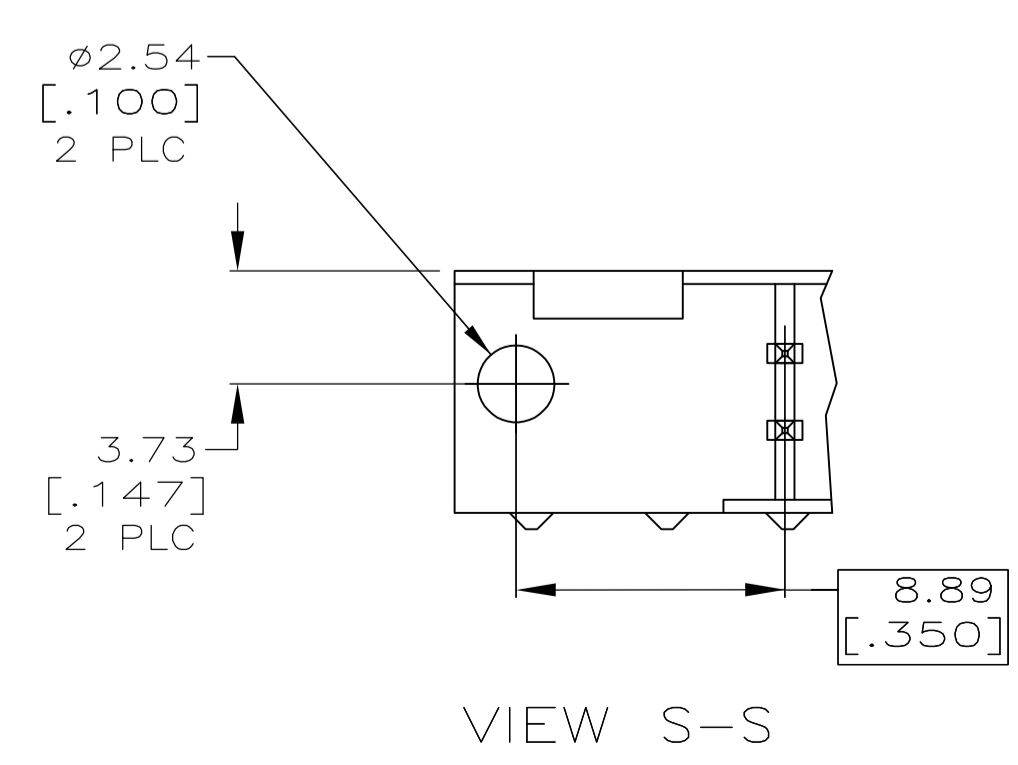

- 1 HOUSING: GLASS FILLED NYLON OR POLYESTER, 94V-0 RATED, COLOR SEE TABLE.
POSTS: PHOSPHOR BRONZE.
- 2 POSTS: GOLD FLASH OVER PALLADIUM-NICKEL PLATE, 0.76µm[.000030] MIN TOTAL ON THE LOCALIZED PLATE AREA, 2.54µm[.000100] MIN TIN PLATE ON THE TAIL, 1.27µm[.000050] MIN NICKEL UNDERPLATE ON THE ENTIRE POST.
-OR-
0.76µm[.000030] MIN GOLD PLATE ON THE LOCALIZED PLATE AREA, 2.54µm[.000100] MIN TIN PLATE ON THE TAIL, 1.27µm[.000050] MIN NICKEL UNDERPLATE ON THE ENTIRE POST.
- 3 REFER TO APPLICATION SPECIFICATION 114-40020 FOR HOLE SIZE AND FINISH RECOMMENDATIONS.
- 4 DATUMS M & N TO BE ESTABLISHED BY CUSTOMER.
- 5 NO SLOT FOR SNAP-IN POLARIZER ON THIS END FOR 10 AND 14 POSITION HEADERS.
- 6 NO SLOT ON THIS END FOR 10 POSITION HEADERS.

THIS DRAWING IS A CONTROLLED DOCUMENT.

DIMENSIONS: mm [INCHES]	TOLERANCES UNLESS OTHERWISE SPECIFIED:	APPROVED: M. WALMSLEY	NAME: M. WALMSLEY
0 PLC ± -	1 PLC ± -	2 PLC ± 0.13[.005]	3 PLC ± -
4 PLC ± -	ANGLES ± -	PRODUCT SPEC: 108-40019	APPLICATION SPEC: 114-40020
MATERIAL: 1	FINISH: 2	WEIGHT: -	SIZE: A1
CUSTOMER DRAWING		SCALE: 4:1	SHEET: 1 OF 1