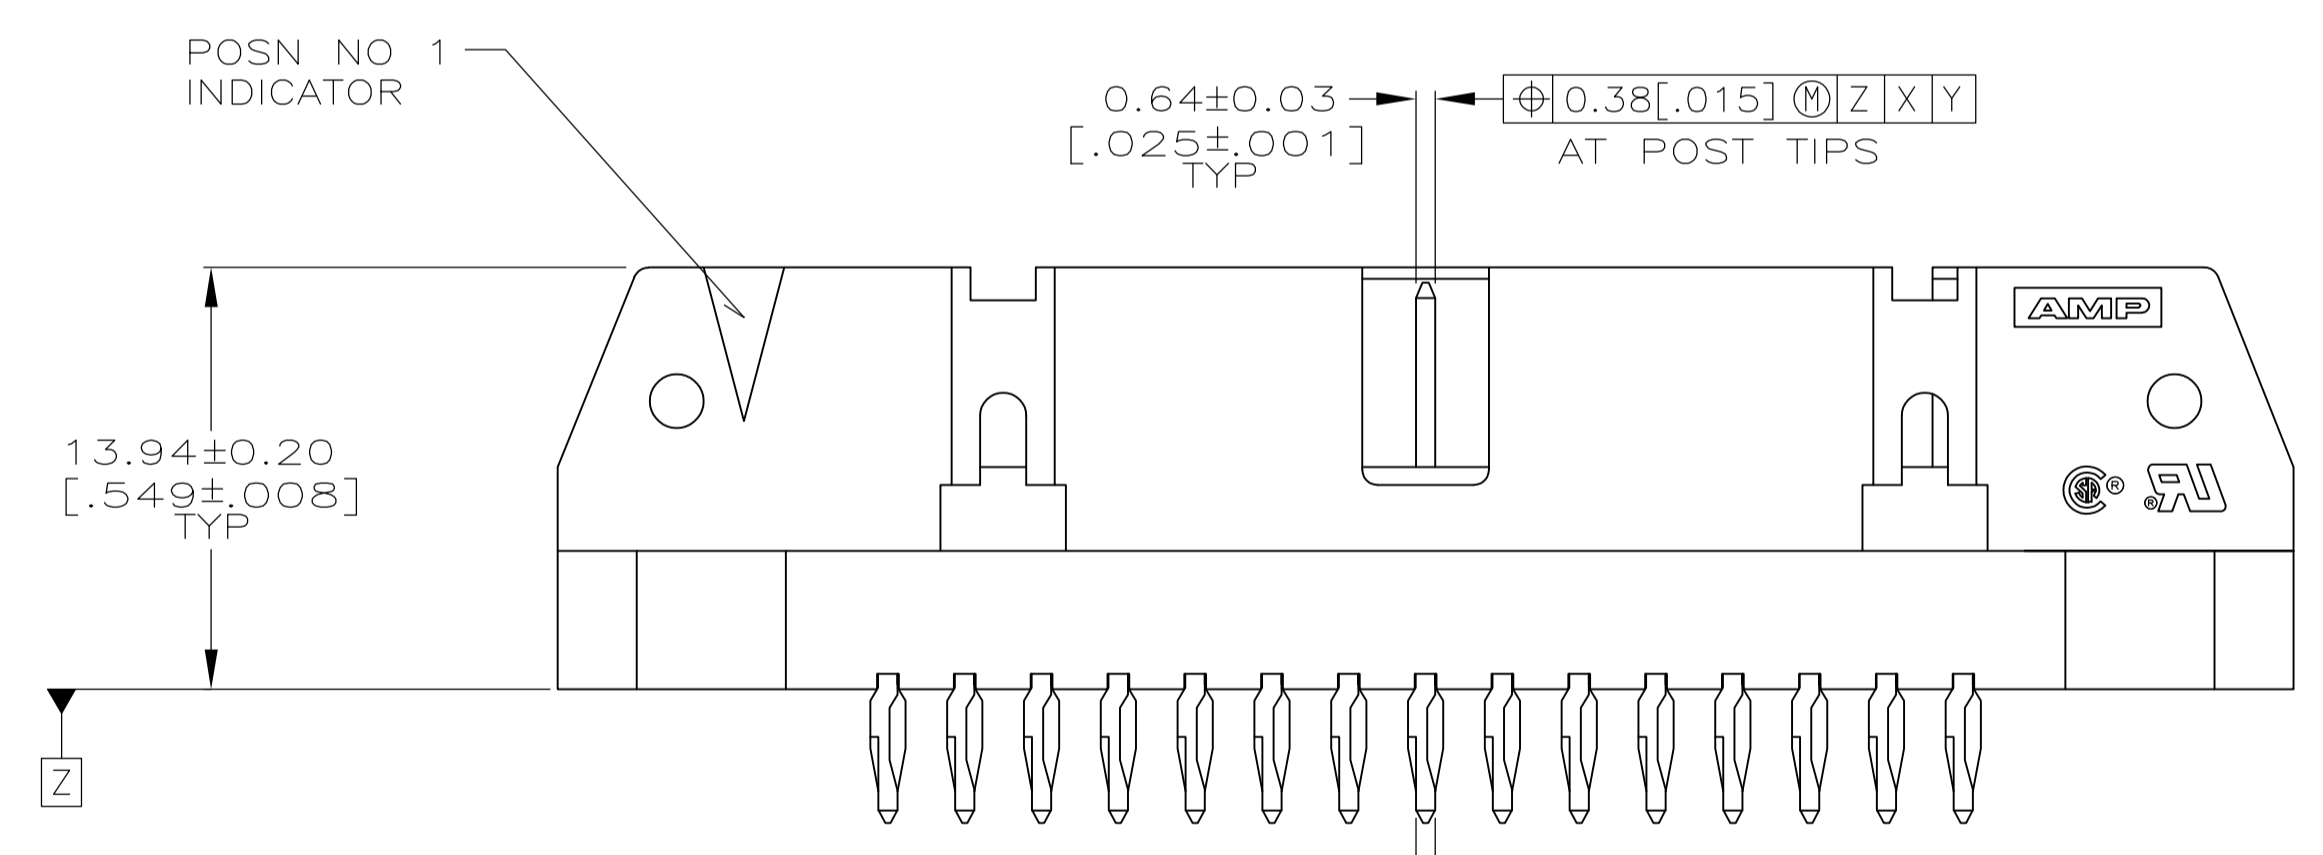

- 1 HOUSING: GLASS FILLED NYLON OR POLYESTER, 94V-0 RATED, COLOR SEE TABLE.
POSTS: PHOSPHOR BRONZE.
- 2 POSTS: GOLD FLASH OVER PALLADIUM-NICKEL PLATE, 0.76µm[.000030] MIN TOTAL ON THE LOCALIZED PLATE AREA, 2.54µm[.000100] MIN TIN PLATE ON THE TAIL, 1.27µm[.000050] MIN NICKEL UNDERPLATE ON THE ENTIRE POST.
-OR-
0.76µm[.000030] MIN GOLD PLATE ON THE LOCALIZED PLATE AREA, 2.54µm[.000100] MIN TIN PLATE ON THE TAIL, 1.27µm[.000050] MIN NICKEL UNDERPLATE ON THE ENTIRE POST.
- 3 REFER TO APPLICATION SPECIFICATION 114-40020 FOR HOLE SIZE AND FINISH RECOMMENDATIONS.
- 4 DATUMS M & N TO BE ESTABLISHED BY CUSTOMER.
- 5 NO SLOT FOR SNAP-IN POLARIZER ON THIS END FOR 10 AND 14 POSITION HEADERS.
- 6 NO SLOT ON THIS END FOR 10 POSITION HEADERS.

THIS DRAWING IS A CONTROLLED DOCUMENT.

DIMENSIONS: mm [INCHES]	TOLERANCES UNLESS OTHERWISE SPECIFIED:	APPROVED: M. WALMSLEY	NAME: M. WALMSLEY
0 PLC ± -	1 PLC ± -	2 PLC ± 0.13[.005]	3 PLC ± -
4 PLC ± -	ANGLES ± -	PRODUCT SPEC: 108-40019	APPLICATION SPEC: 114-40020
MATERIAL: 1	FINISH: 2	WEIGHT: -	SIZE: A1
CUSTOMER DRAWING		SCALE: 4:1	SHEET: 1 OF 1