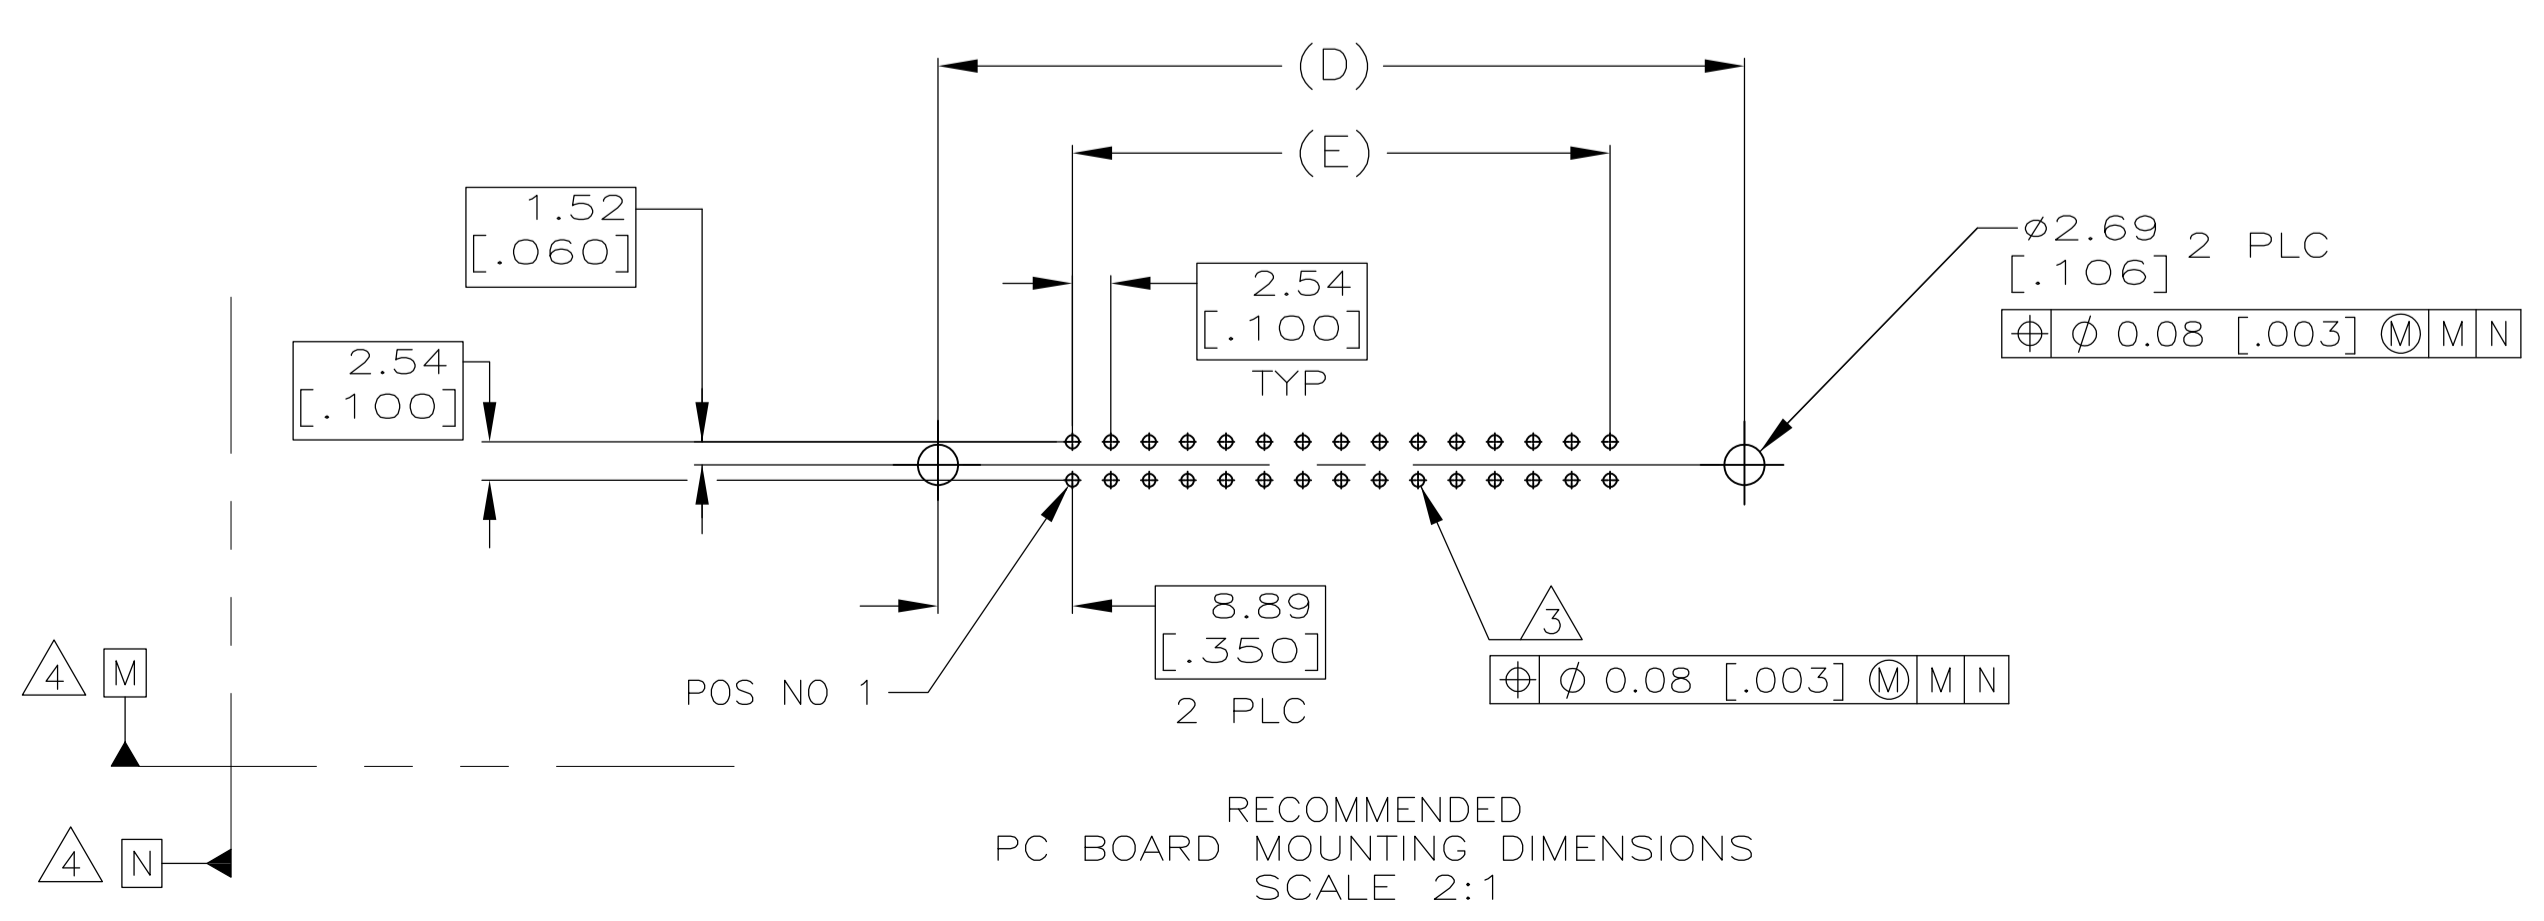

- 1 HOUSING: GLASS FILLED NYLON OR POLYESTER, 94V-0 RATED, COLOR SEE TABLE.
POSTS: PHOSPHOR BRONZE.
- 2 POSTS: GOLD FLASH OVER PALLADIUM-NICKEL PLATE, 0.76µm[.000030] MIN TOTAL ON THE LOCALIZED PLATE AREA, 2.54µm[.000100] MIN TIN PLATE ON THE TAIL, 1.27µm[.000050] MIN NICKEL UNDERPLATE ON THE ENTIRE POST.
-OR-
0.76µm[.000030] MIN GOLD PLATE ON THE LOCALIZED PLATE AREA, 2.54µm[.000100] MIN TIN PLATE ON THE TAIL, 1.27µm[.000050] MIN NICKEL UNDERPLATE ON THE ENTIRE POST.
- 3 REFER TO APPLICATION SPECIFICATION 114-40020 FOR HOLE SIZE AND FINISH RECOMMENDATIONS.
- 4 DATUMS M & N TO BE ESTABLISHED BY CUSTOMER.
- 5 NO SLOT FOR SNAP-IN POLARIZER ON THIS END FOR 10 AND 14 POSITION HEADERS.
- 6 NO SLOT ON THIS END FOR 10 POSITION HEADERS.

THIS DRAWING IS A CONTROLLED DOCUMENT.

DIMENSIONS: mm [INCHES]	TOLERANCES UNLESS OTHERWISE SPECIFIED:	APPROVED: M. WALMSLEY	NAME: M. WALMSLEY
0 PLC ± -	1 PLC ± -	2 PLC ± 0.13[.005]	3 PLC ± -
4 PLC ± -	ANGLES ± -	PRODUCT SPEC: 108-40019	APPLICATION SPEC: 114-40020
MATERIAL: 1	FINISH: 2	WEIGHT: -	SIZE: A1
CUSTOMER DRAWING		SCALE: 4:1	SHEET: 1 OF 1