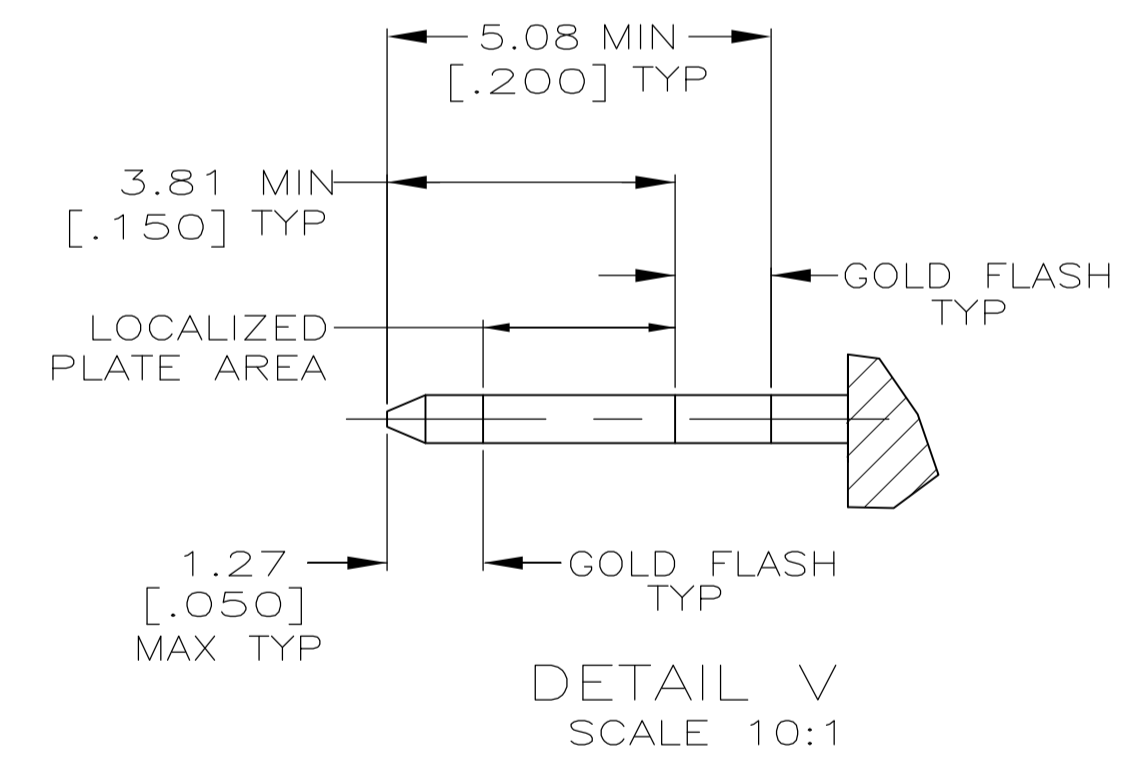

- 1 HOUSING: GLASS FILLED NYLON OR POLYESTER, 94V-0 RATED, COLOR SEE TABLE.
POSTS: PHOSPHOR BRONZE.
- 2 POSTS: GOLD FLASH OVER PALLADIUM-NICKEL PLATE, 0.76µm[.000030] MIN TOTAL ON THE LOCALIZED PLATE AREA, 2.54µm[.000100] MIN TIN PLATE ON THE TAIL, 1.27µm[.000050] MIN NICKEL UNDERPLATE ON THE ENTIRE POST.
-OR-
0.76µm[.000030] MIN GOLD PLATE ON THE LOCALIZED PLATE AREA, 2.54µm[.000100] MIN TIN PLATE ON THE TAIL, 1.27µm[.000050] MIN NICKEL UNDERPLATE ON THE ENTIRE POST.
- 3 REFER TO APPLICATION SPECIFICATION 114-40020 FOR HOLE SIZE AND FINISH RECOMMENDATIONS.
- 4 DATUMS M & N TO BE ESTABLISHED BY CUSTOMER.
- 5 NO SLOT FOR SNAP-IN POLARIZER ON THIS END FOR 10 AND 14 POSITION HEADERS.
- 6 NO SLOT ON THIS END FOR 10 POSITION HEADERS.

THIS DRAWING IS A CONTROLLED DOCUMENT.

DIMENSIONS: mm [INCHES]	TOLERANCES UNLESS OTHERWISE SPECIFIED:	APPROVED: M. WALMSLEY	NAME: M. WALMSLEY
0 PLC ± -	1 PLC ± -	2 PLC ± -	3 PLC ± 0.13[.005]
4 PLC ± -	ANGLES ± -	DATE: 12JAN2004	PRODUCT SPEC: 108-40019
MATERIAL: 1	FINISH: 2	APPLICATION SPEC: 114-40020	SIZE: A1
		WEIGHT: -	CAGE CODE: 00779
		CUSTOMER DRAWING	DRAWING NO: 1658694