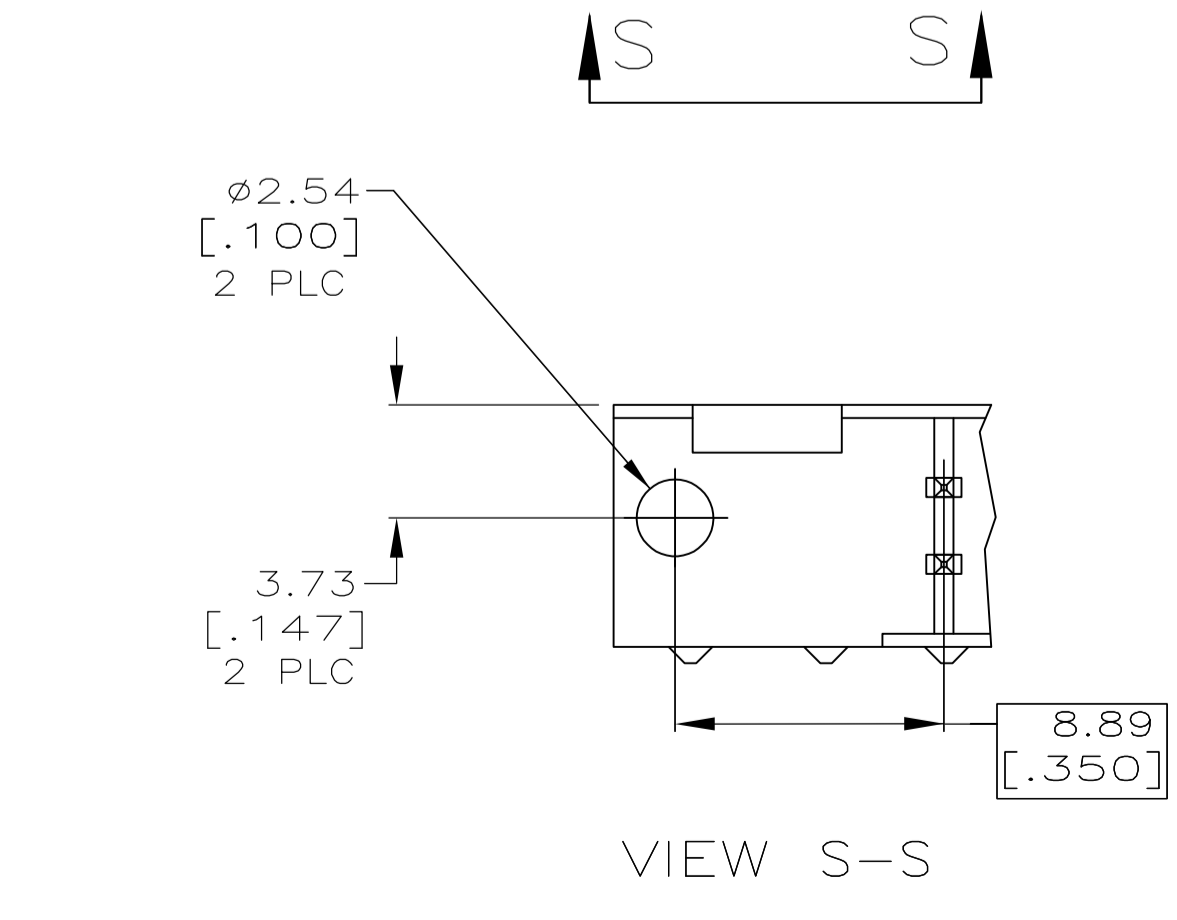

- 1 HOUSING: GLASS FILLED NYLON OR POLYESTER, 94V-0 RATED, COLOR SEE TABLE.
POSTS: PHOSPHOR BRONZE.
- 2 POSTS: GOLD FLASH OVER PALLADIUM-NICKEL PLATE, 0.76µm[.000030] MIN TOTAL ON THE LOCALIZED PLATE AREA, 2.54µm[.000100] MIN TIN PLATE ON THE TAIL, 1.27µm[.000050] MIN NICKEL UNDERPLATE ON THE ENTIRE POST.
-OR-
0.76µm[.000030] MIN GOLD PLATE ON THE LOCALIZED PLATE AREA, 2.54µm[.000100] MIN TIN PLATE ON THE TAIL, 1.27µm[.000050] MIN NICKEL UNDERPLATE ON THE ENTIRE POST.
- 3 REFER TO APPLICATION SPECIFICATION 114-40020 FOR HOLE SIZE AND FINISH RECOMMENDATIONS.
- 4 DATUMS M & N TO BE ESTABLISHED BY CUSTOMER.
- 5 NO SLOT FOR SNAP-IN POLARIZER ON THIS END FOR 10 AND 14 POSITION HEADERS.
- 6 NO SLOT ON THIS END FOR 10 POSITION HEADERS.

THIS DRAWING IS A CONTROLLED DOCUMENT.

DIMENSIONS: mm [INCHES]	TOLERANCES UNLESS OTHERWISE SPECIFIED:	APPROVED: M. WALMSLEY	NAME: M. WALMSLEY
0 PLC ± -	1 PLC ± -	2 PLC ± -	3 PLC ± 0.13[.005]
4 PLC ± -	ANGLES ± -	DATE: 12JAN2004	PRODUCT SPEC: 108-40019
MATERIAL: 1	FINISH: 2	APPLICATION SPEC: 114-40020	SIZE: A1
		WEIGHT: -	CAGE CODE: 00779
		CUSTOMER DRAWING	DRAWING NO: 1658694

STE TE Connectivity

HEADER ASSY, UNIVERSAL, ACTION PIN AMP-LATCH

SCALE: 4:1 SHEET 1 OF 1 REV H

X-ON Electronics

Largest Supplier of Electrical and Electronic Components

Click to view similar products for [Headers & Wire Housings](#) category: