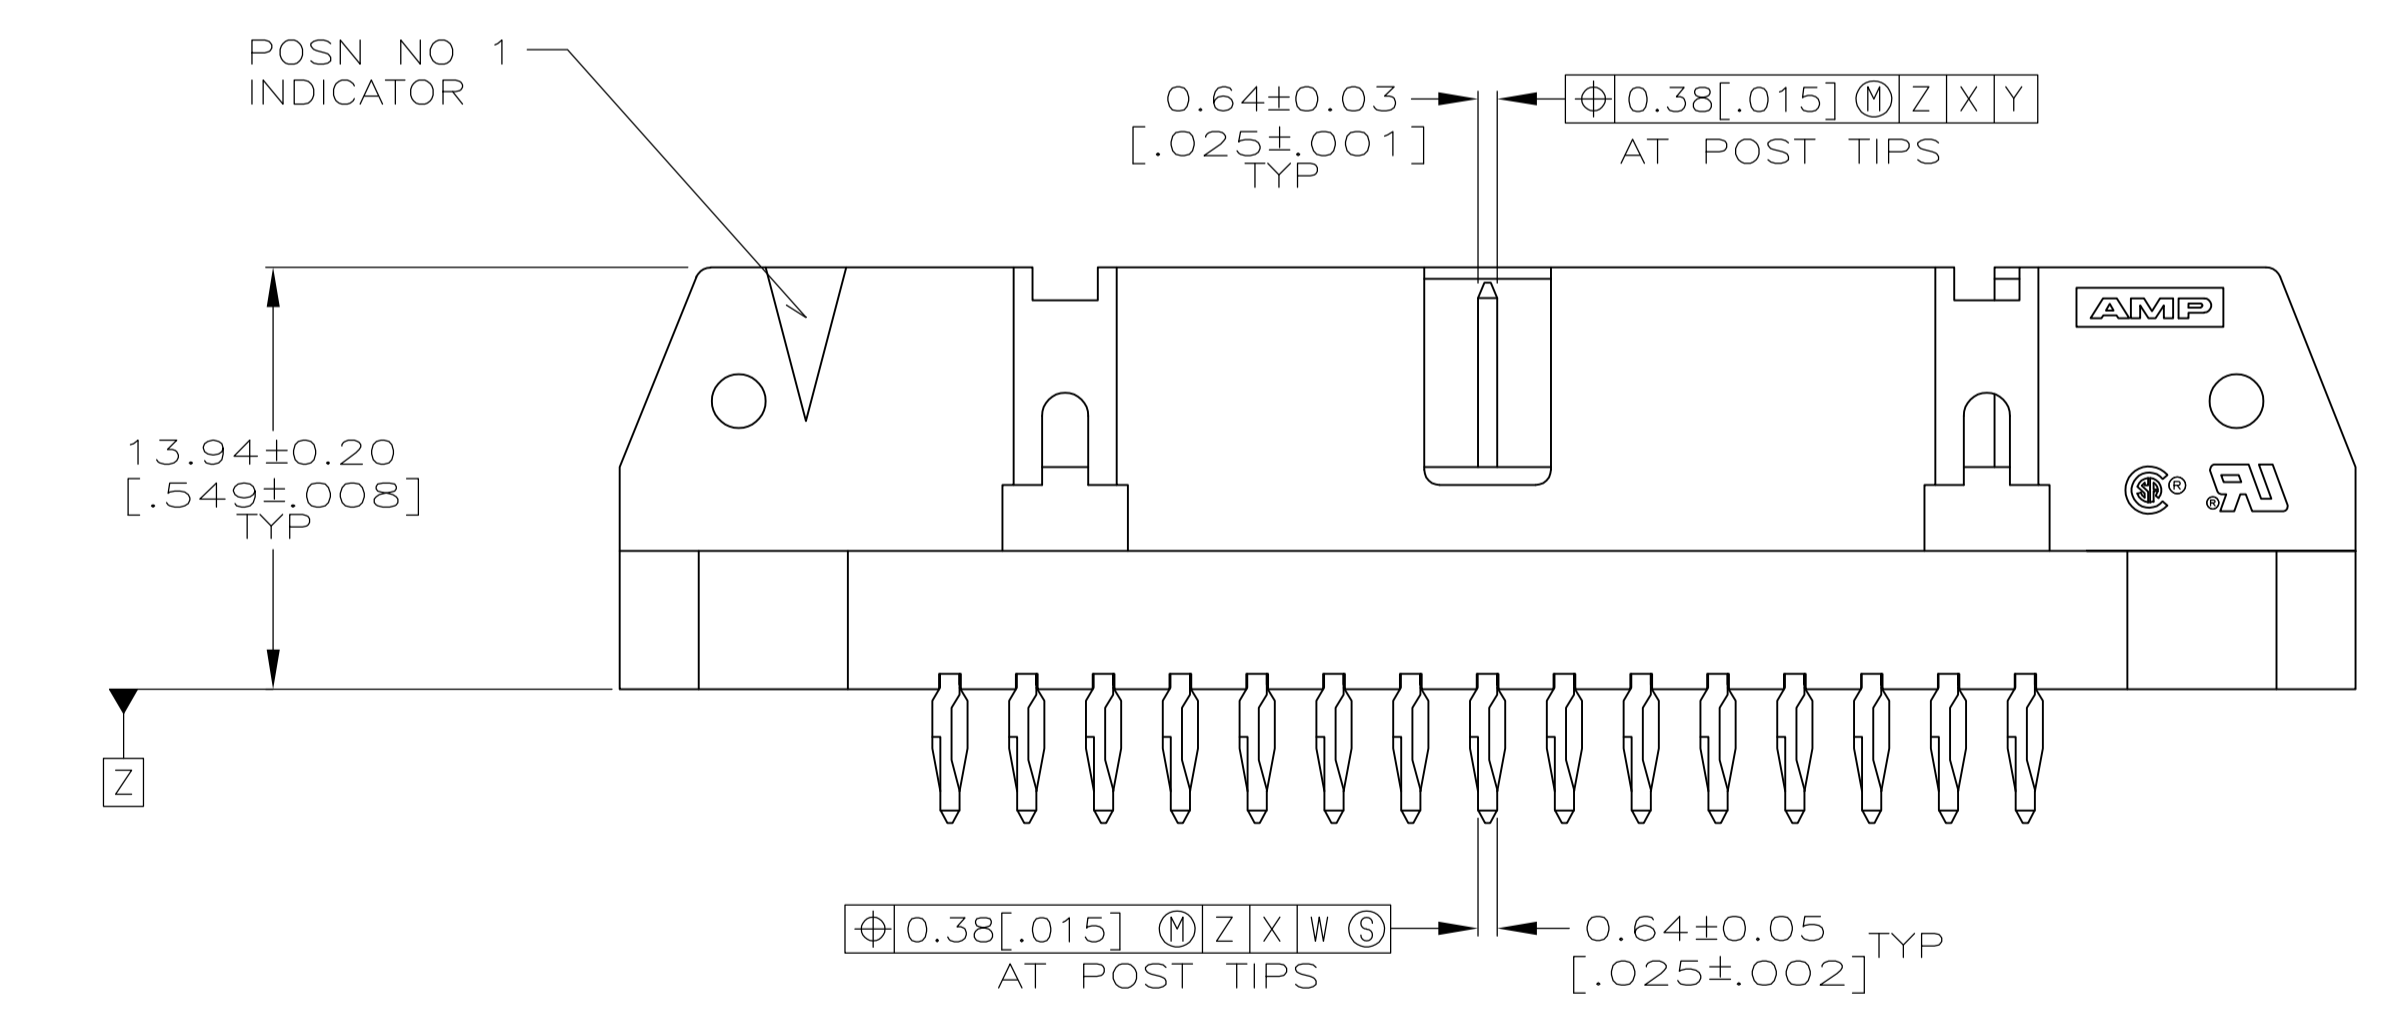

- 1 HOUSING: GLASS FILLED NYLON OR POLYESTER, 94V-0 RATED, COLOR SEE TABLE.
POSTS: PHOSPHOR BRONZE.
- 2 POSTS: GOLD FLASH OVER PALLADIUM-NICKEL PLATE, 0.76µm[.000030] MIN TOTAL ON THE LOCALIZED PLATE AREA, 2.54µm[.000100] MIN TIN PLATE ON THE TAIL, 1.27µm[.000050] MIN NICKEL UNDERPLATE ON THE ENTIRE POST.
-OR-
0.76µm[.000030] MIN GOLD PLATE ON THE LOCALIZED PLATE AREA, 2.54µm[.000100] MIN TIN PLATE ON THE TAIL, 1.27µm[.000050] MIN NICKEL UNDERPLATE ON THE ENTIRE POST.
- 3 REFER TO APPLICATION SPECIFICATION 114-40020 FOR HOLE SIZE AND FINISH RECOMMENDATIONS.
- 4 DATUMS M & N TO BE ESTABLISHED BY CUSTOMER.
- 5 NO SLOT FOR SNAP-IN POLARIZER ON THIS END FOR 10 AND 14 POSITION HEADERS.
- 6 NO SLOT ON THIS END FOR 10 POSITION HEADERS.

THIS DRAWING IS A CONTROLLED DOCUMENT.

DIMENSIONS: mm [INCHES]	TOLERANCES UNLESS OTHERWISE SPECIFIED:	APPROVED: M. WALMSLEY	NAME: M. WALMSLEY
0 PLC ± -	1 PLC ± -	2 PLC ± -	3 PLC ± 0.13[.005]
4 PLC ± -	ANGLES ± -	DATE: 12JAN2004	PRODUCT SPEC: 108-40019
MATERIAL: 1	FINISH: 2	APPLICATION SPEC: 114-40020	SIZE: A1
		WEIGHT: -	CAGE CODE: 00779
		CUSTOMER DRAWING	DRAWING NO: 1658694