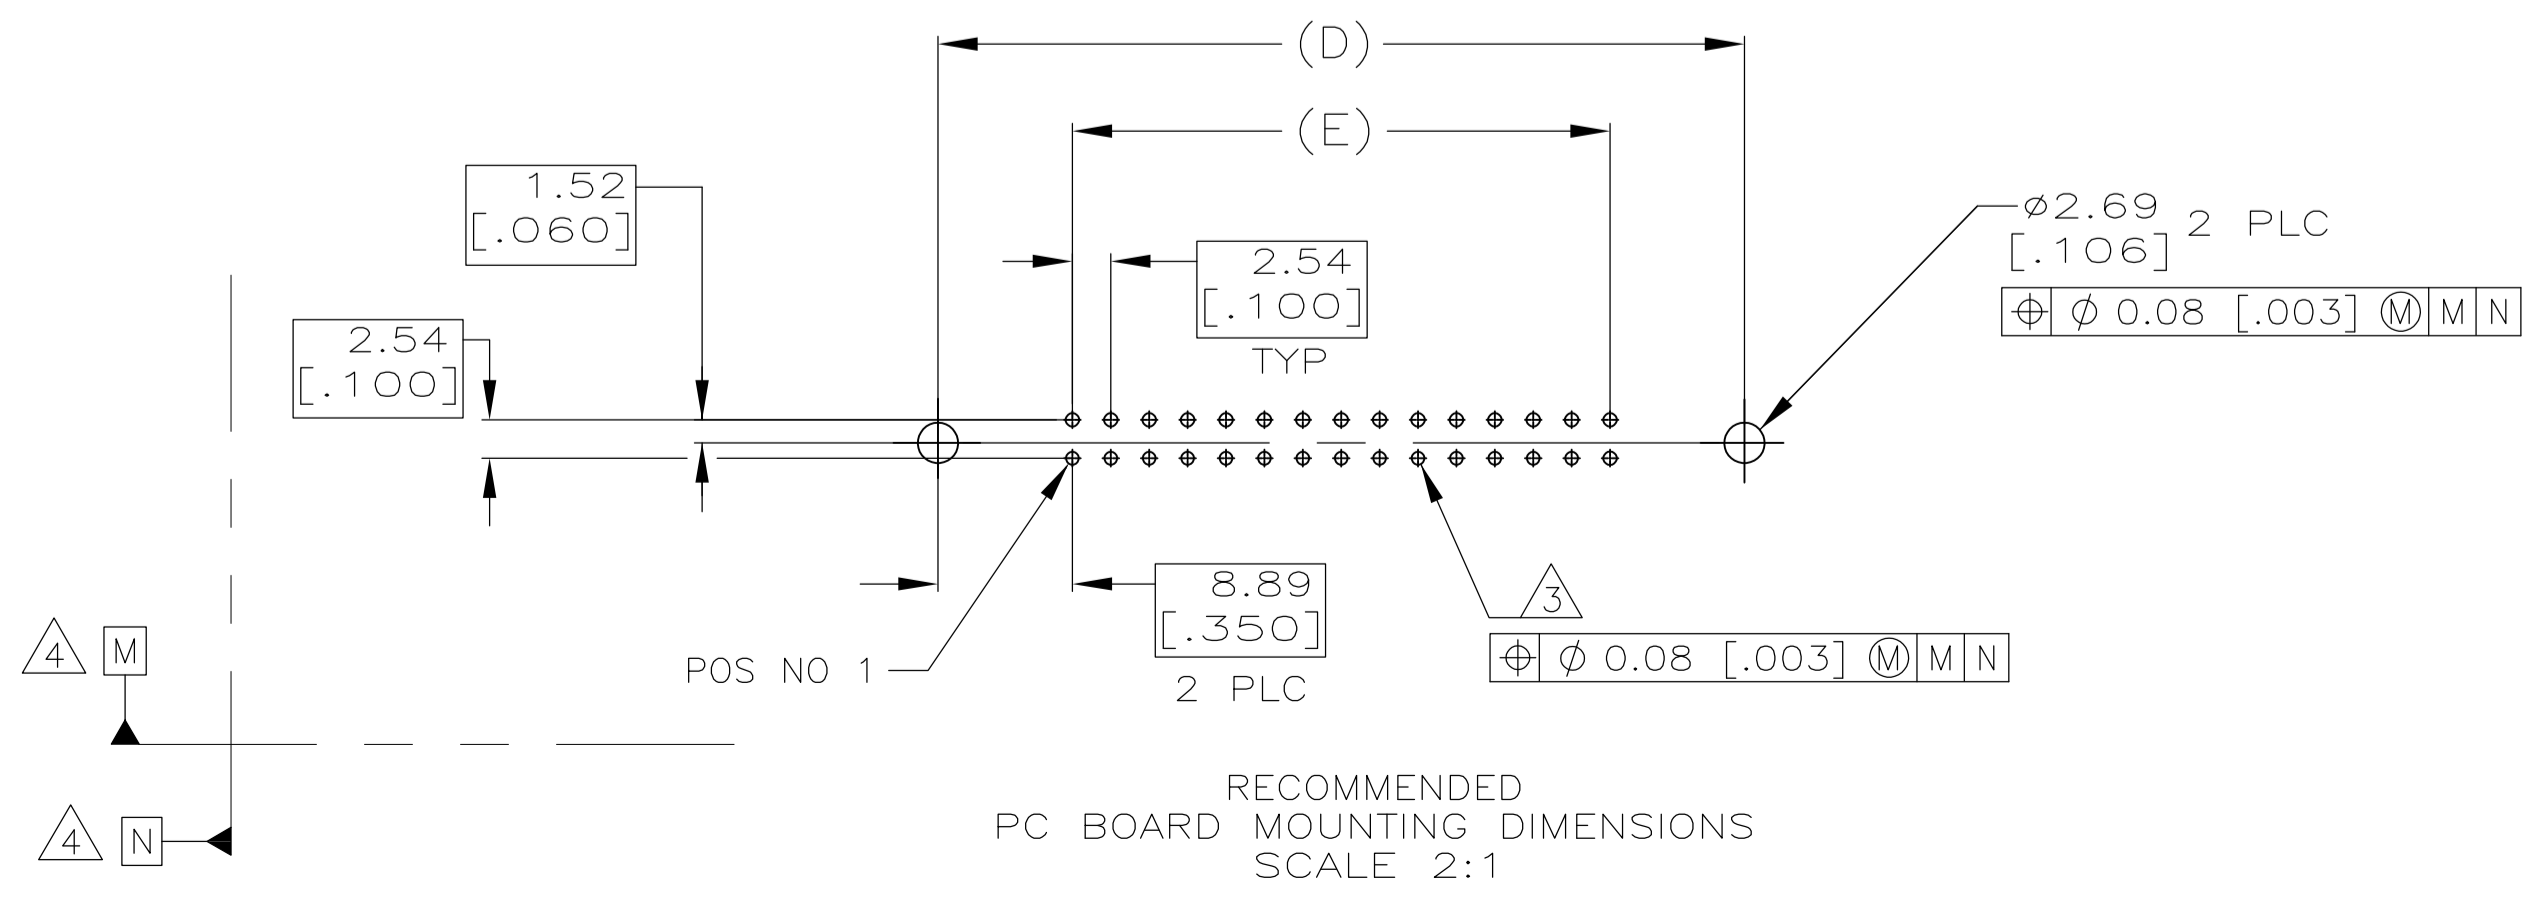

- 1 HOUSING: GLASS FILLED NYLON OR POLYESTER, 94V-0 RATED, COLOR SEE TABLE.
POSTS: PHOSPHOR BRONZE.
- 2 POSTS: GOLD FLASH OVER PALLADIUM-NICKEL PLATE, 0.76µm[.000030] MIN TOTAL ON THE LOCALIZED PLATE AREA, 2.54µm[.000100] MIN TIN PLATE ON THE TAIL, 1.27µm[.000050] MIN NICKEL UNDERPLATE ON THE ENTIRE POST.
-OR-
0.76µm[.000030] MIN GOLD PLATE ON THE LOCALIZED PLATE AREA, 2.54µm[.000100] MIN TIN PLATE ON THE TAIL, 1.27µm[.000050] MIN NICKEL UNDERPLATE ON THE ENTIRE POST.
- 3 REFER TO APPLICATION SPECIFICATION 114-40020 FOR HOLE SIZE AND FINISH RECOMMENDATIONS.
- 4 DATUMS M & N TO BE ESTABLISHED BY CUSTOMER.
- 5 NO SLOT FOR SNAP-IN POLARIZER ON THIS END FOR 10 AND 14 POSITION HEADERS.
- 6 NO SLOT ON THIS END FOR 10 POSITION HEADERS.

THIS DRAWING IS A CONTROLLED DOCUMENT.

DIMENSIONS: mm [INCHES]	TOLERANCES UNLESS OTHERWISE SPECIFIED:	APPROVED: M. WALMSLEY	NAME: M. WALMSLEY
0 PLC ± -	1 PLC ± -	2 PLC ± -	3 PLC ± 0.13[.005]
4 PLC ± -	ANGLES ± -	DATE: 12JAN2004	PRODUCT SPEC: 108-40019
MATERIAL: 1	FINISH: 2	APPLICATION SPEC: 114-40020	SIZE: A1
		WEIGHT: -	CAGE CODE: 00779
		CUSTOMER DRAWING	DRAWING NO: 1658694