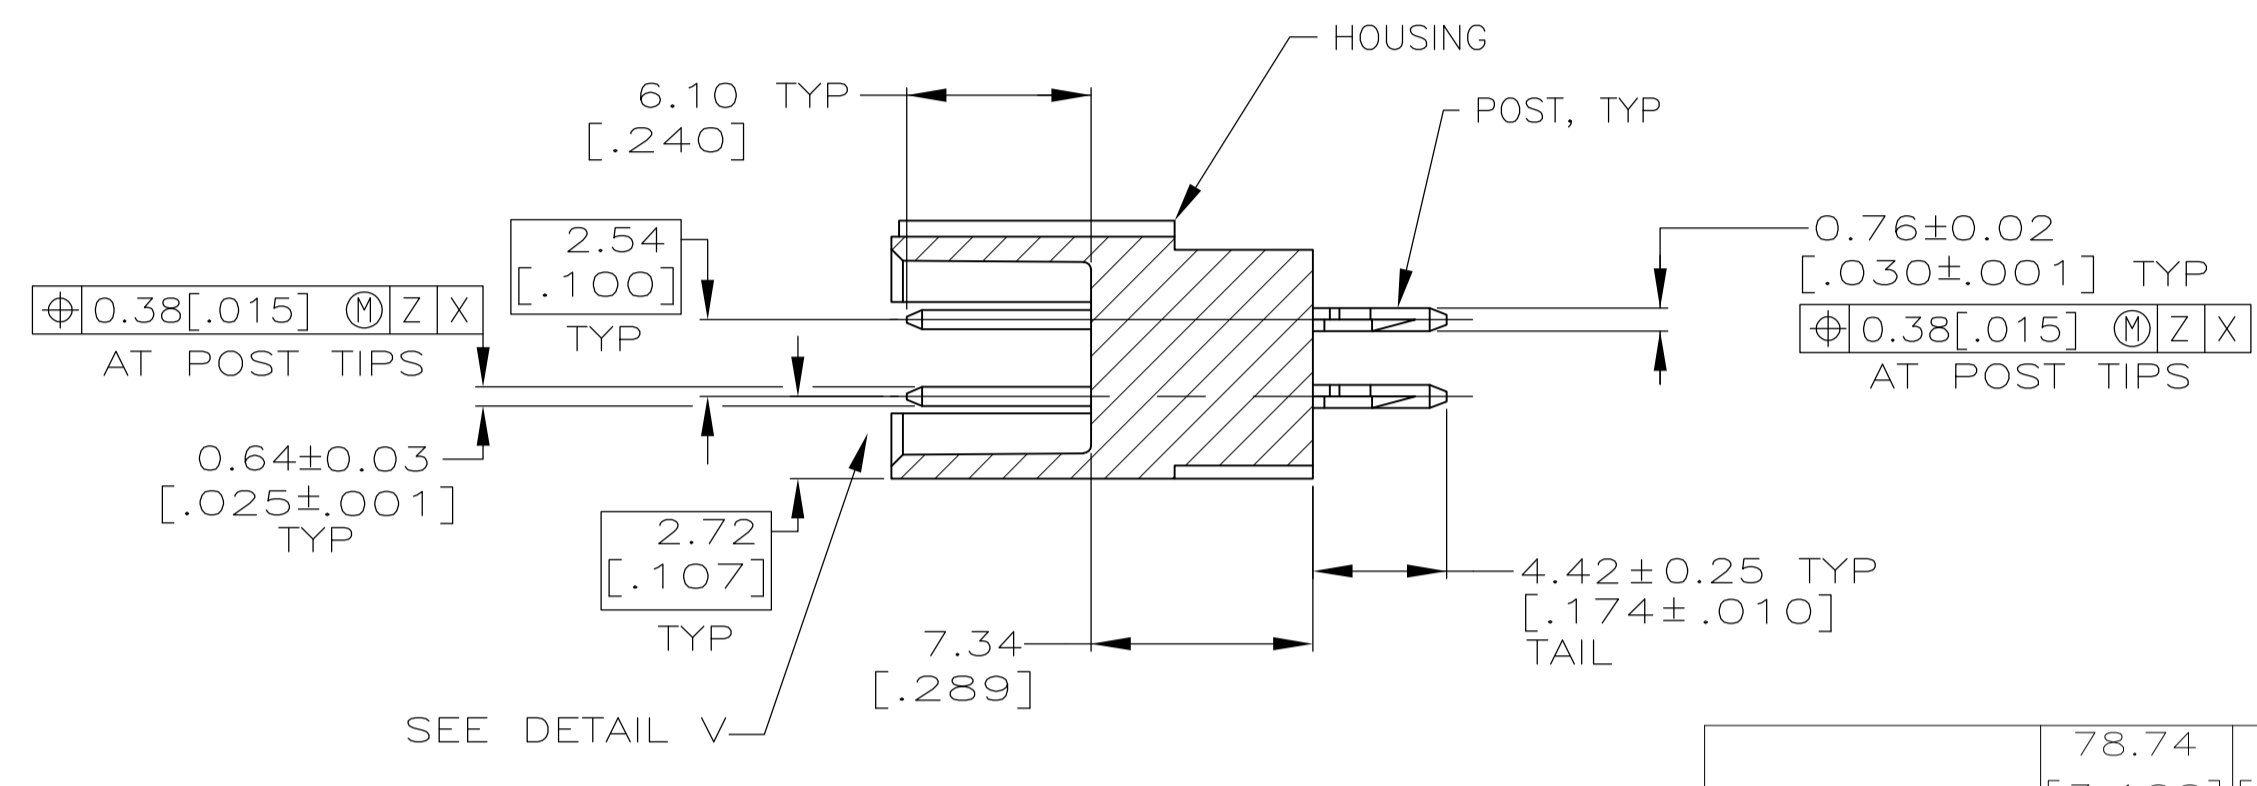

- 1 HOUSING: GLASS FILLED NYLON OR POLYESTER, 94V-0 RATED, COLOR SEE TABLE.
POSTS: PHOSPHOR BRONZE.
- 2 POSTS: GOLD FLASH OVER PALLADIUM-NICKEL PLATE, 0.76µm[.000030] MIN TOTAL ON THE LOCALIZED PLATE AREA, 2.54µm[.000100] MIN TIN PLATE ON THE TAIL, 1.27µm[.000050] MIN NICKEL UNDERPLATE ON THE ENTIRE POST.
-OR-
0.76µm[.000030] MIN GOLD PLATE ON THE LOCALIZED PLATE AREA, 2.54µm[.000100] MIN TIN PLATE ON THE TAIL, 1.27µm[.000050] MIN NICKEL UNDERPLATE ON THE ENTIRE POST.
- 3 REFER TO APPLICATION SPECIFICATION 114-40020 FOR HOLE SIZE AND FINISH RECOMMENDATIONS.
- 4 DATUMS M & N TO BE ESTABLISHED BY CUSTOMER.
- 5 NO SLOT FOR SNAP-IN POLARIZER ON THIS END FOR 10 AND 14 POSITION HEADERS.
- 6 NO SLOT ON THIS END FOR 10 POSITION HEADERS.

THIS DRAWING IS A CONTROLLED DOCUMENT.

DIMENSIONS: mm [INCHES]	TOLERANCES UNLESS OTHERWISE SPECIFIED:	APPROVED: M. WALMSLEY	NAME: M. WALMSLEY
0 PLC ± -	1 PLC ± -	2 PLC ± -	3 PLC ± 0.13[.005]
4 PLC ± -	ANGLES ± -	DATE: 12JAN2004	PRODUCT SPEC: 108-40019
MATERIAL: 1	FINISH: 2	APPLICATION SPEC: 114-40020	SIZE: A1
		WEIGHT: -	CAGE CODE: 00779
		CUSTOMER DRAWING	DRAWING NO: 1658694