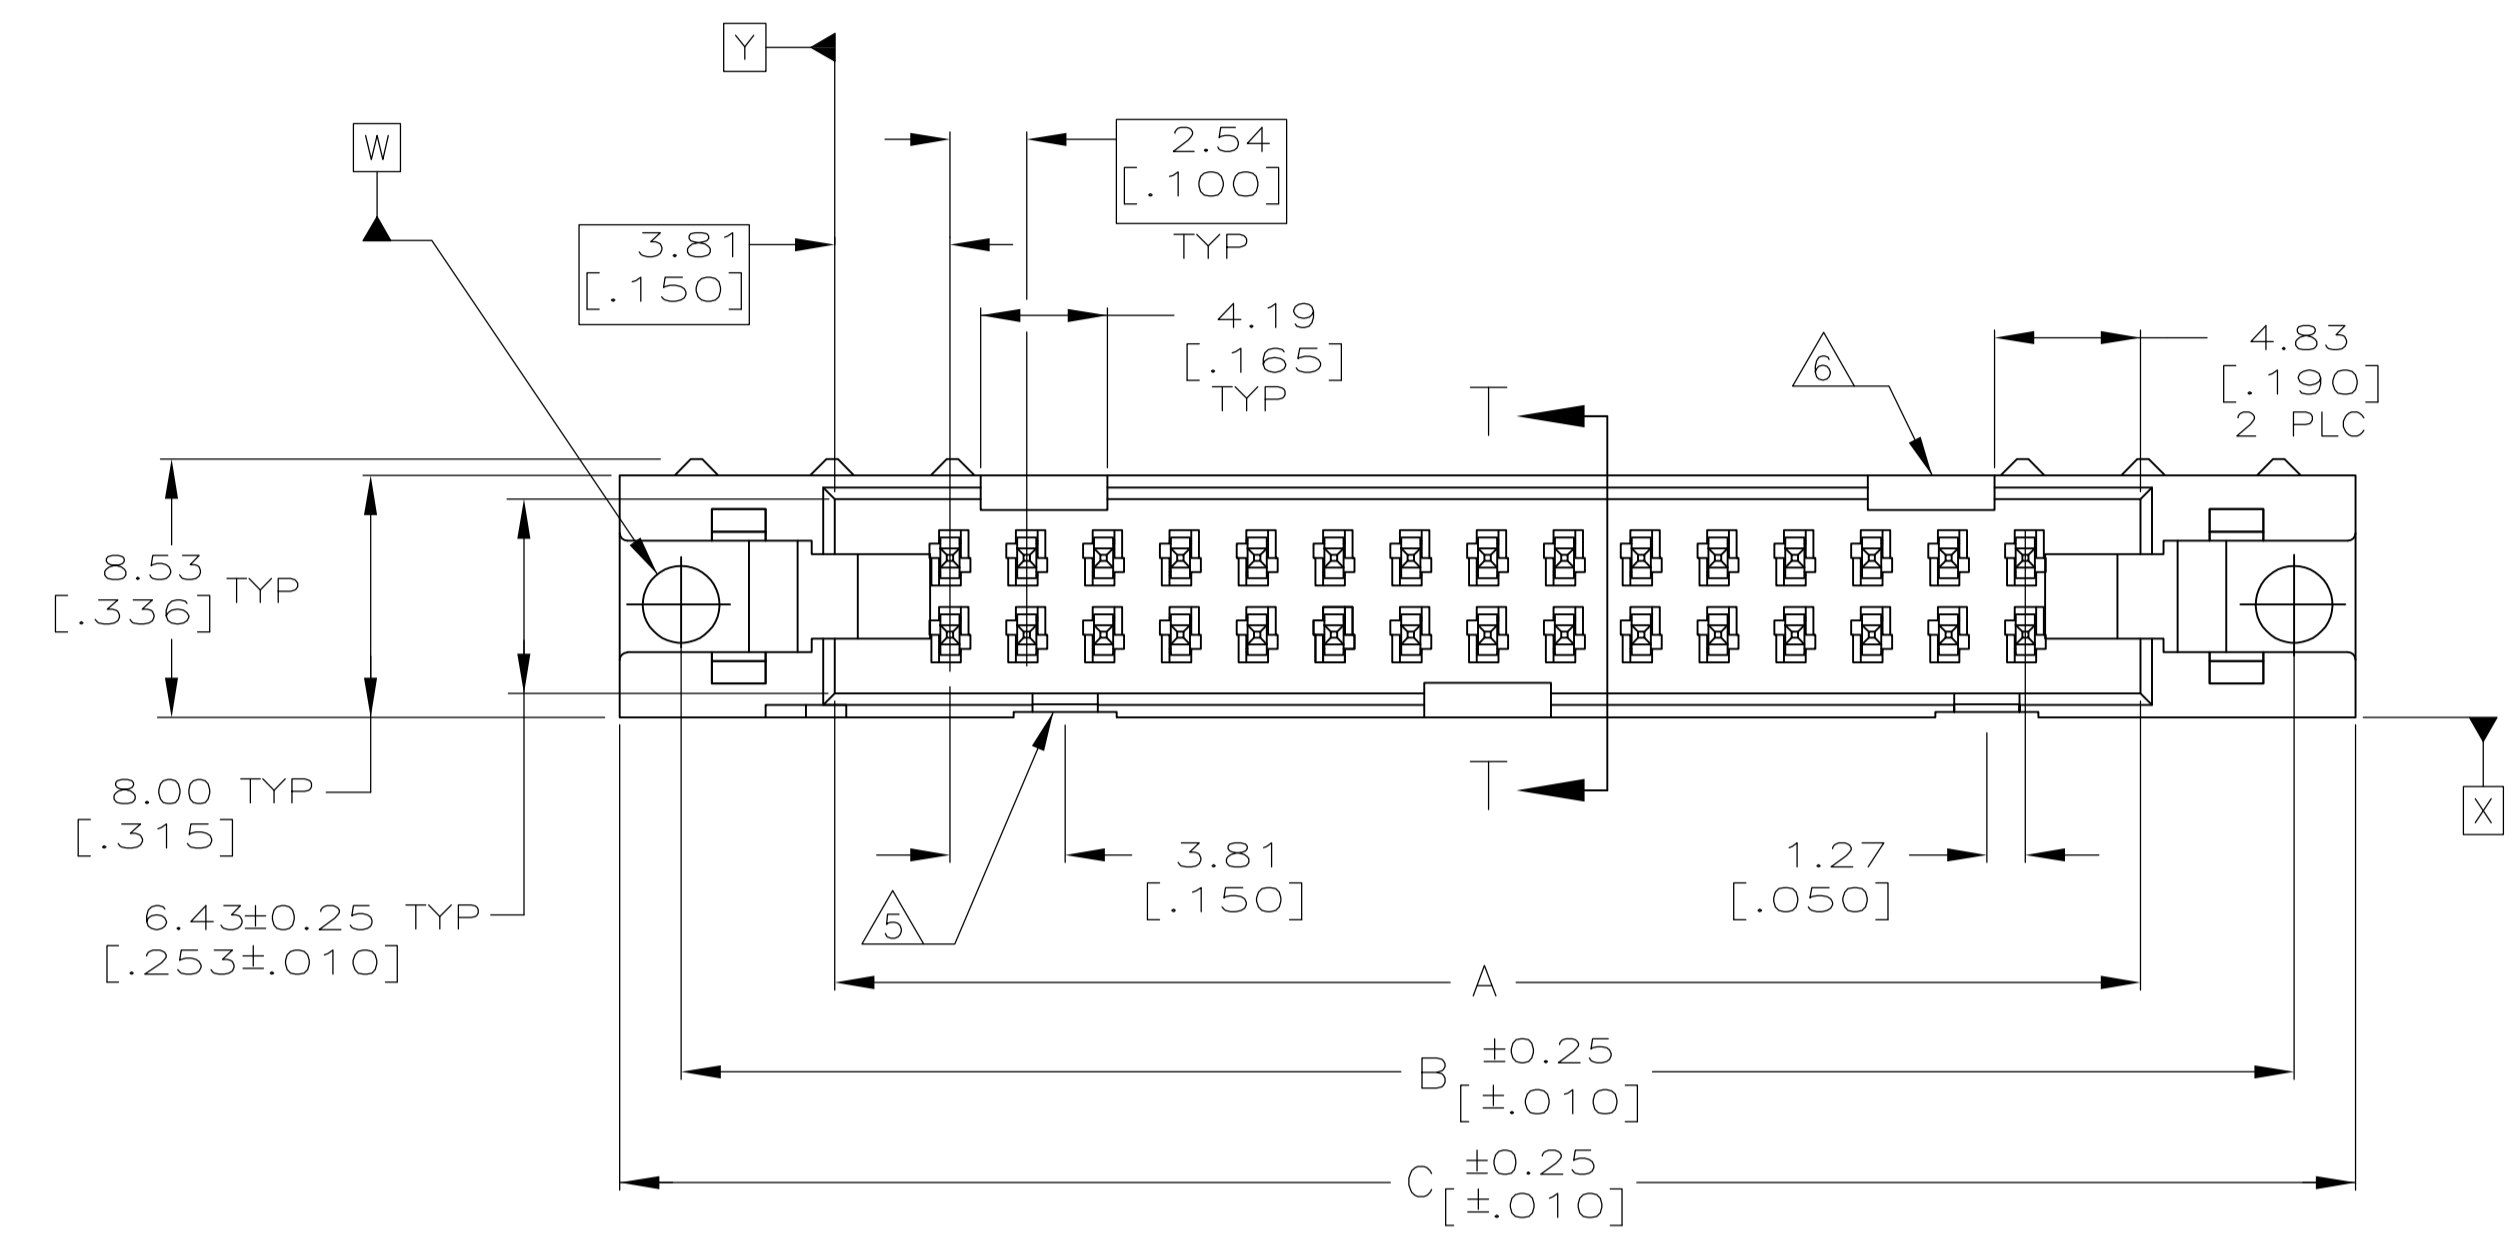

- 1 HOUSING: GLASS FILLED NYLON OR POLYESTER, 94V-0 RATED, COLOR SEE TABLE.
POSTS: PHOSPHOR BRONZE.
- 2 POSTS: GOLD FLASH OVER PALLADIUM-NICKEL PLATE, 0.76µm[.000030] MIN TOTAL ON THE LOCALIZED PLATE AREA, 2.54µm[.000100] MIN TIN PLATE ON THE TAIL, 1.27µm[.000050] MIN NICKEL UNDERPLATE ON THE ENTIRE POST.
-OR-
0.76µm[.000030] MIN GOLD PLATE ON THE LOCALIZED PLATE AREA, 2.54µm[.000100] MIN TIN PLATE ON THE TAIL, 1.27µm[.000050] MIN NICKEL UNDERPLATE ON THE ENTIRE POST.
- 3 REFER TO APPLICATION SPECIFICATION 114-40020 FOR HOLE SIZE AND FINISH RECOMMENDATIONS.
- 4 DATUMS M & N TO BE ESTABLISHED BY CUSTOMER.
- 5 NO SLOT FOR SNAP-IN POLARIZER ON THIS END FOR 10 AND 14 POSITION HEADERS.
- 6 NO SLOT ON THIS END FOR 10 POSITION HEADERS.

THIS DRAWING IS A CONTROLLED DOCUMENT.

DIMENSIONS: mm [INCHES]	TOLERANCES UNLESS OTHERWISE SPECIFIED:	APPROVED: M. WALMSLEY	NAME: M. WALMSLEY
0 PLC ± -	1 PLC ± -	2 PLC ± -	3 PLC ± 0.13[.005]
4 PLC ± -	ANGLES ± -	DATE: 12JAN2004	PRODUCT SPEC: 108-40019
MATERIAL: 1	FINISH: 2	APPLICATION SPEC: 114-40020	SIZE: A1
		WEIGHT: -	CAGE CODE: 00779
		CUSTOMER DRAWING	DRAWING NO: 1658694