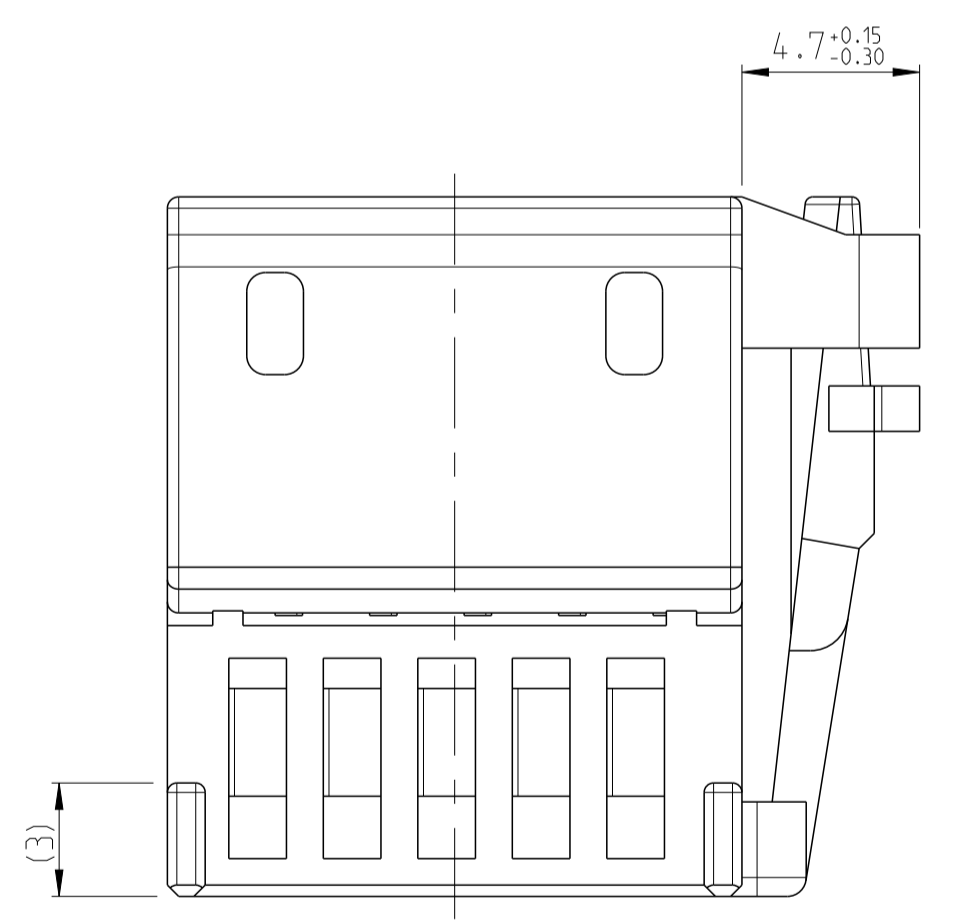

Bemerkungen

1. 1 Passende Kontakte 1355717, 928999, 963715
2. 2 Passende Stiftwanne siehe Zeichnung-Nr. 969587
3. 3 Materialentnahme optional in Ausfuehrung und Lage nach Wahl des Herstellers moeglich
4. 4 Verpackung: Schuetztgut in Karton

NOTES

1. 1 SUITABLE CONTACTS 1355717, 928999, 963715
2. 2 SUITABLE PIN HEADER SEE DRAWING NO. 969587
3. 3 MATERIAL REMOVAL OPTIONAL IN EXECUTION AND POSITION ACC. TO MANUFACTURER POSSIBLE
4. 4 PACKAGING: LOOSE PIECE IN CARDBOX

PART NO	REV.	COD.	MATERIAL	COLOUR	WEIGHT [g]	POS.
1-1670990-4	A	A	PBT-GF10	DARK BROWN/dunkelbraun	2.04	1
1-1670990-2	A	B	PBT-GF10	GREY/grau	2.04	2
1-1670990-1	A	A	PBT-GF10	BLACK/schwarz	2.04	1

THIS DRAWING IS A CONTROLLED DOCUMENT. DWN Madesh R 17AUG2012

CHG Rudresh B T 31AUG2012

NAME: 10POS. MQS REC. HOUSING 10pol. MQS Buchsengehaeuse

SCALE: 5:1

Customer Drawing

Customer Drawing