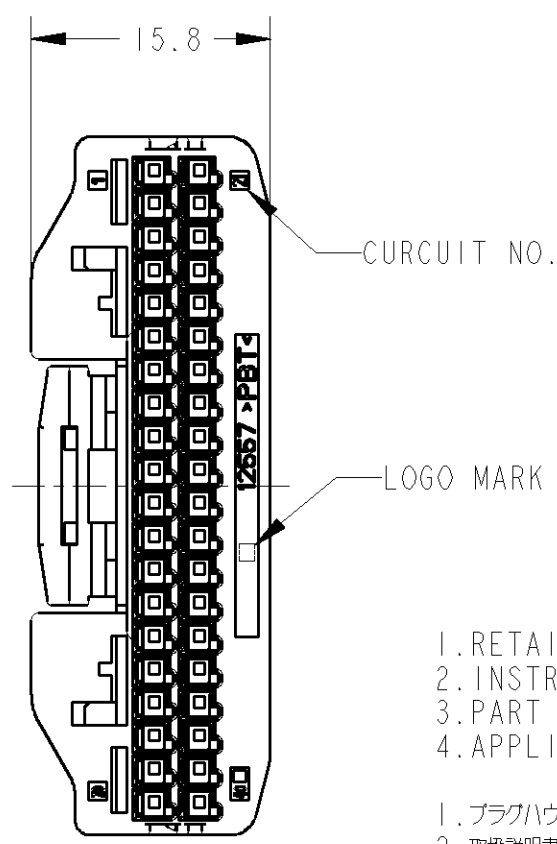

THIS DRAWING IS UNPUBLISHED. RELEASED FOR PUBLICATION 2004
 © COPYRIGHT 2004 BY TYCO ELECTRONICS CORPORATION. ALL RIGHTS RESERVED.

LOC	DIST	REVISIONS						
		P	LTR	DESCRIPTION	ECN	DATE	DWN	APVD
J	-		0	RELEASED	FJA0-0067-04	26JAN04	SA	KA
			01	ADDED -2	FJA0-0266-04	27APR04	TS	KB
			A	REVISED	ECR-10-007504	17MAY10	TS	KB
			A1	REVISED	ECR-10-012245	18JUN10	KF	HY

1. RETAINER SHOULD BE SENT TO THE PRE-ASSEMBLY.
2. INSTRUCTION SHEET NO. 411-78080.
3. PART NUMBER OF CAP HOUSING TO BE MATED : SEE TABLE-1
4. APPLIED TERMINALS : SEE TABLE-2

1. ブラックハウジングにリテーナを仮係止して出荷される
2. 取扱説明書NO. 411-78080
3. 嵌合相手型番 : TABLE-1参照
4. 適用端子 : TABLE-2参照

TABLE-2

	TERMINAL NO. 端子型番	APPLEVABLE WIRE RANGE 適用電線
0.64111 SIGNAL	TIN 1674311-1	AVSS/CAVS/CAVUS/AVSSH-f 0.3~0.5mm ²
	SELECTIVE GOLD 1674311-2	
	TIN 1674936-1	CAVS/CAVUS/CHFUS 0.22mm ²
	SELECTIVE GOLD 1674936-2	CAN 0.22mm ²

PRODUCT SPEC
製品規格 108-5931

APPLICATION SPEC
取付適用規格 114-5329

WEIGHT 5.8 g

CUSTOMER DRAWING

NAME
名称 0.64111 40P PLUG HSG ASSEMBLY

SIZE A3 CAGE CODE 00779 DRAWING NO. 1674312 RESTRICTED TO -

SCALE 2:1 SHEET 1 OF 1 REV A1