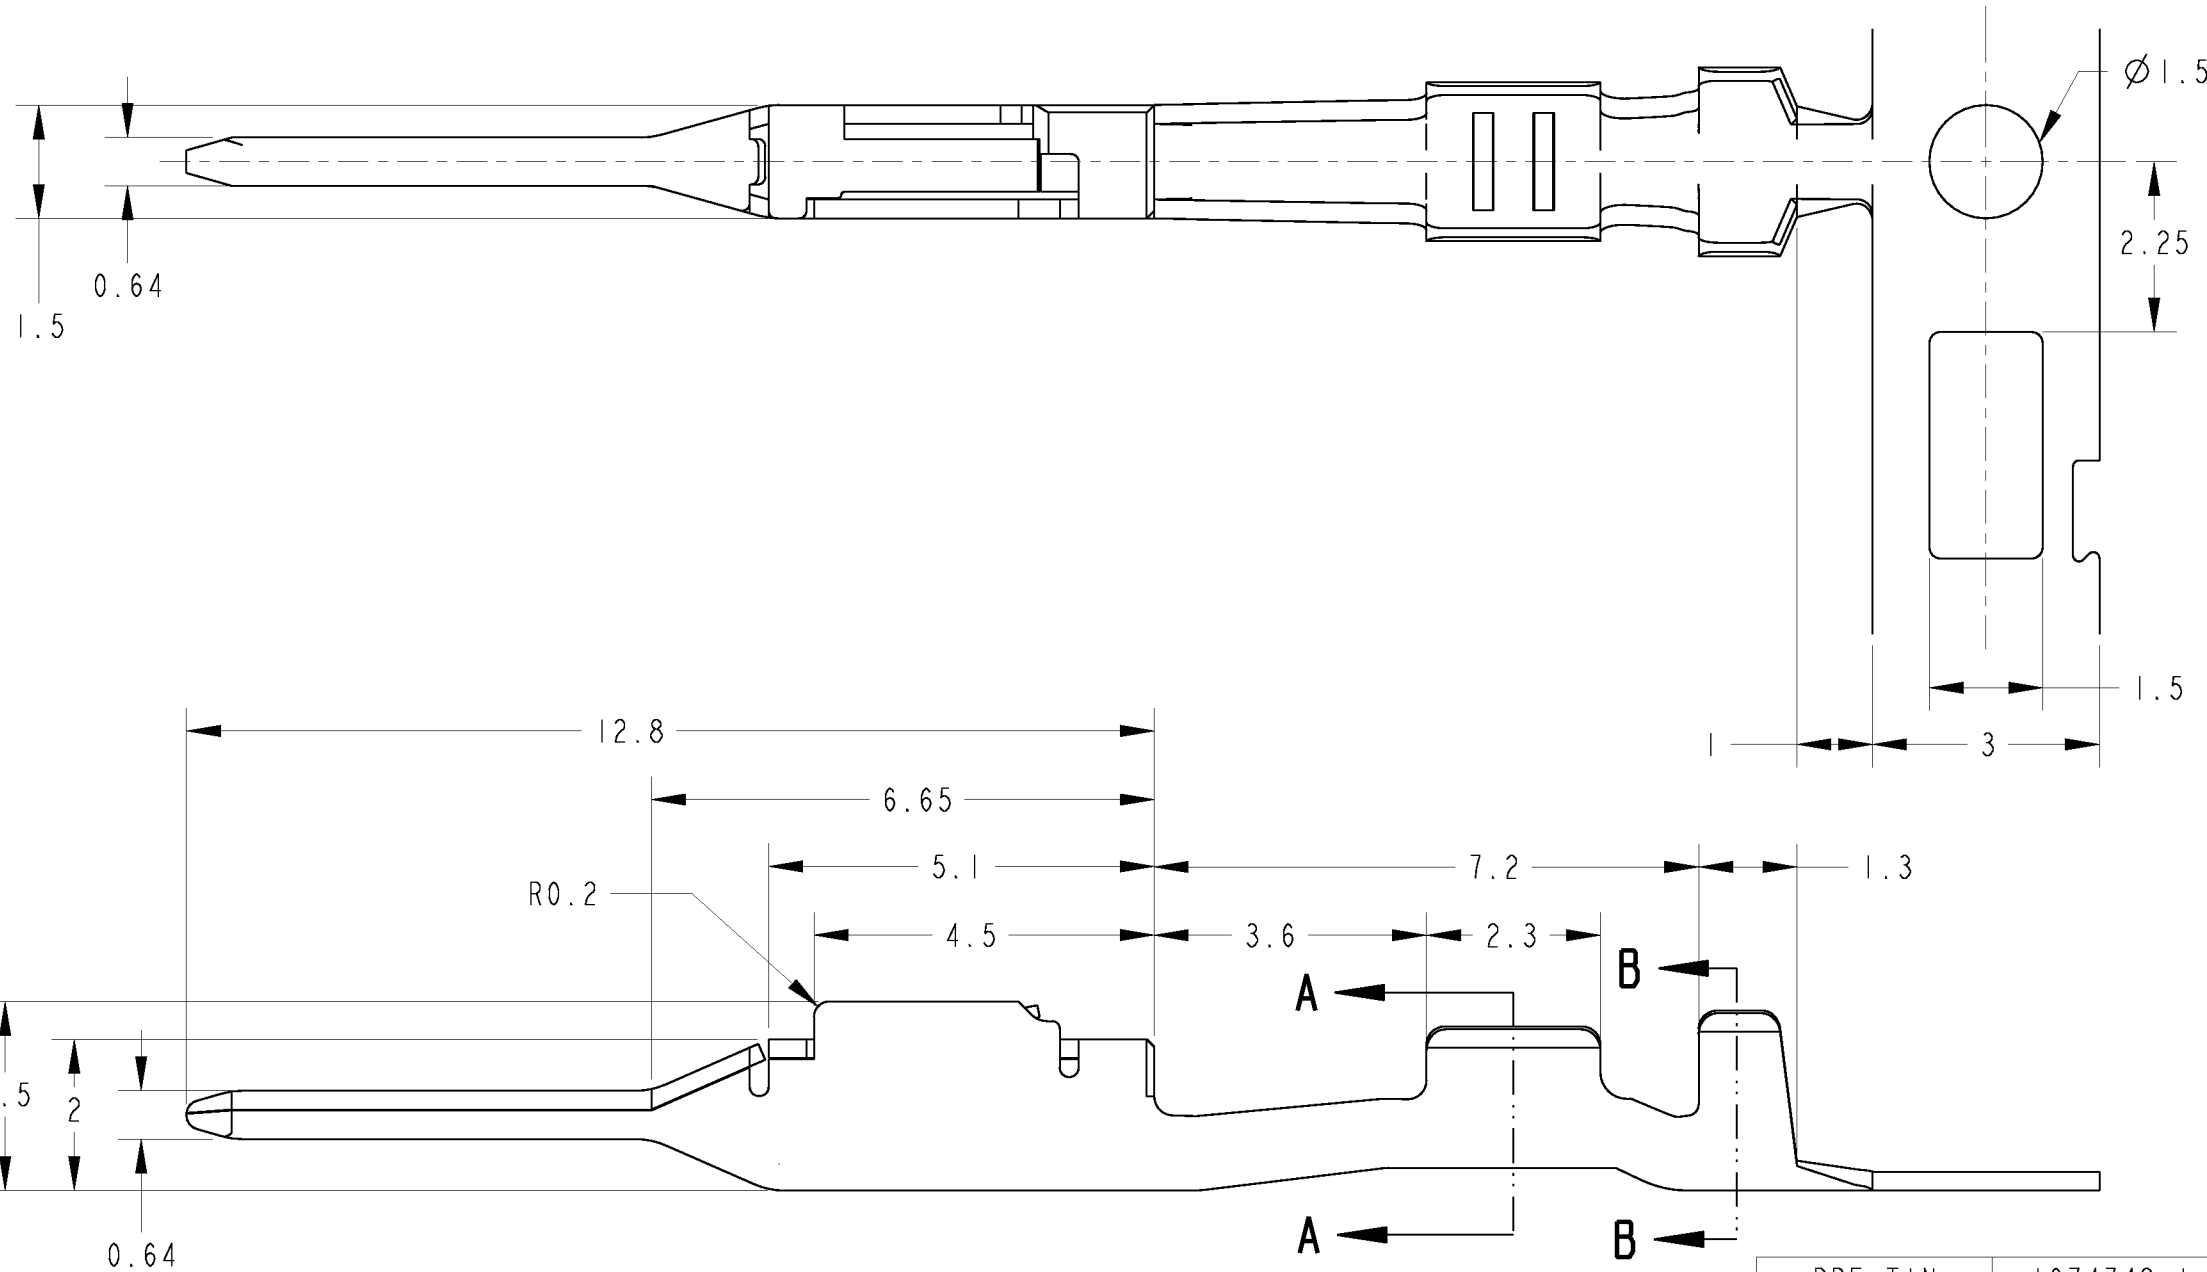

変更

P	LTR	DESCRIPTION	DATE	DWN	APVD
P		REVISED PER ECO-11-005140	02APR2011	RK	HMR

PRE-TIN	1674742-1
FINISH	PART NO.

- 1. 適用電線; AVSS, CAVS, CAVUS, AVSSH-f 0.3~0.5mm²
- 2. アプリケータ送りピッチ; 7.5mm

- 1. APPLICABLE WIRE RANGE;
AVSS, CAVS, CAVUS, AVSSH-f 0.3~0.5mm²
- 2. APPLICATOR FEED; 7.5mm

THIS DRAWING IS A CONTROLLED DOCUMENT.

DIMENSIONS:
単位: mm

TOLERANCES UNLESS OTHERWISE SPECIFIED:

一般公差	±0.3
0-PLC	±
1-PLC	±0.5
2-PLC	±0.13
3-PLC	±0.013
4-PLC	±0.0013
ANGLES	±3'00"

MATERIAL
材料 COPPER Alloy

FINISH
仕上 SEE TABLE

A3

00779

1674742

SCALE
尺度 10:1

SHEET

OF

REV

P