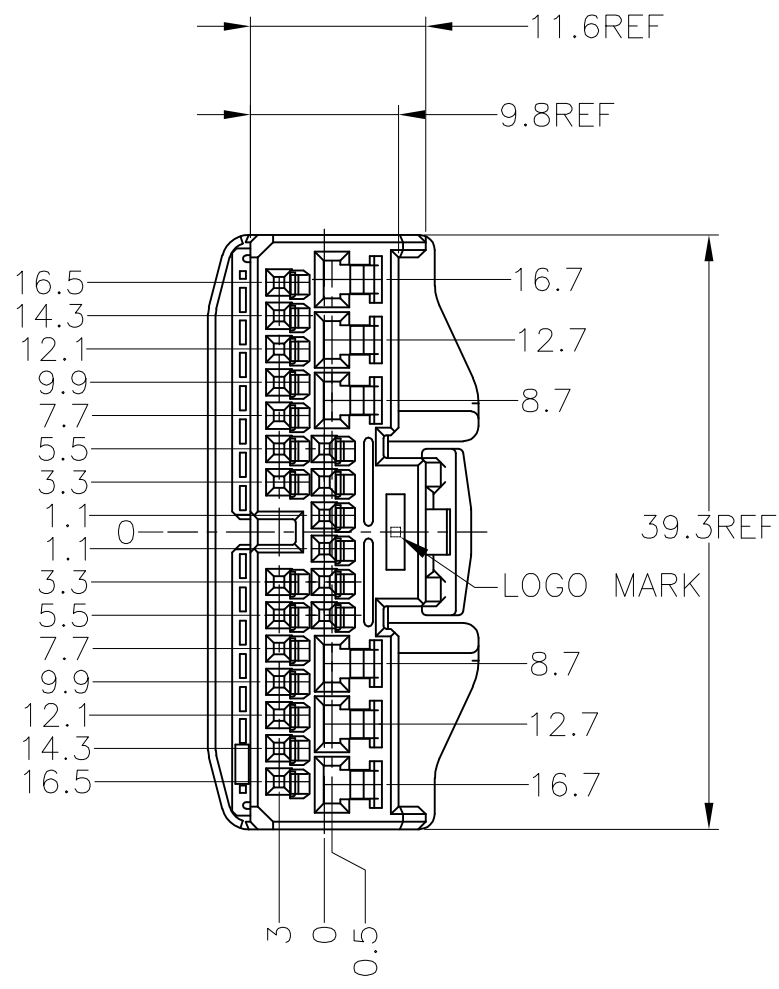

- 1.RETAINER SHOULD BE SENT TO THE PRE-ASSEMBLY POSITION WITHIN THE PLUG HOUSING WHEN SHIPPED TO THE CUSTOMER
- 2.INSTRUCTION SHEET NO.411-78080
- 3.PART NUMBER OF CAP HOUSING TO BE MATED; SEE TABLE-1
- 4.APPLIED TERMINALS; SEE TABLE-2

TABLE-2

		TERMINAL NO 端子型番	APPLICABLE WIRE RANGE 適用電線
SIGNAL 0.64 III	TIN	1674311-1	AVSS/CAVS/CAVUS/AVSSH-f 0.3~0.5mm ²
	SELECTIVE GOLD	1674311-2	

THIS DRAWING IS A CONTROLLED DOCUMENT.

DIMENSIONS: 単位: 耗 mm	TOLERANCES UNLESS OTHERWISE SPECIFIED: 一般公差 ±0.3	DWN S.AMEMIYA 28JAN04			
	0-PLC ± 1-PLC ± 2-PLC ± 3-PLC ± 4-PLC ± ANGLES ±3°	CHK H.YAMAGAMI 28JAN04			NAME K.ASAI
		APVD K.ASAI 28JAN04			PRODUCT SPEC 製品規格 108-5953
		MATERIAL 材料 PBT			FINISH 仕上 SEE TABLE

0.64III/2.3II CONNECTOR PLUG ASSEMBLY 26P		SIZE A3	CAGE CODE 00779	DRAWING NO 番号 C-1674932	RESTRICTED TO
CUSTOMER DRAWING		SCALE 尺度 2:1	SHEET 1 OF 1	REV A2	

X-ON Electronics

Largest Supplier of Electrical and Electronic Components