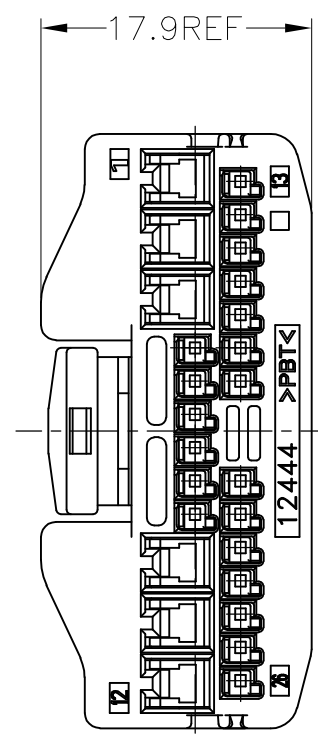

- 1.RETAINER SHOULD BE SENT TO THE PRE-ASSEMBLY POSITION WITHIN THE PLUG HOUSING WHEN SHIPPED TO THE CUSTOMER
- 2.INSTRUCTION SHEET NO.411-78080
- 3.PART NUMBER OF CAP HOUSING TO BE MATED; SEE TABLE-1
- 4.APPLIED TERMINALS; SEE TABLE-2

- 1.プラグハウジングにリテーナを仮係止して出荷される
- 2.取扱説明書NO.411-78080
- 3.嵌合相手型番; TABLE-1参照
- 4.適用端子; TABLE-2参照

TABLE-1

POS 極数	CAP ASSEMBLY PART NO キャップ 型番
26	1376357

SEE DRAWING 1674932-3			1674932-3
PAPER BOX ダンボール	PLASTIC BAG ビニール袋	BLACK	1674932-2
PAPER BOX ダンボール	PLASTIC BAG ビニール袋	NATURAL	1674932-1
OUTER 外装	INNER 内装	COLOR	PART NUMBER
PACKING STYLE 梱包形態			

TABLE-2

		TERMINAL NO 端子型番	APPLICABLE WIRE RANGE 適用電線
SIGNAL 0.64 III	TIN	1674311-1	AVSS/CAVS/CAVUS/AVSSH-f 0.3~0.5mm ²
	SELECTIVE GOLD	1674311-2	

THIS DRAWING IS A CONTROLLED DOCUMENT.

DIMENSIONS: 単位: 耗 mm	TOLERANCES UNLESS OTHERWISE SPECIFIED: 一般公差 ±0.3	DWN S.AMEMIYA 28JAN04			
	0-PLC ± 1-PLC ± 2-PLC ± 3-PLC ± 4-PLC ± ANGLES ±3°	CHK H.YAMAGAMI 28JAN04			NAME K.ASAI
		APVD K.ASAI 28JAN04			PRODUCT SPEC 製品規格 108-5953
		MATERIAL 材料 PBT			FINISH 仕上 SEE TABLE

0.64III/2.3II CONNECTOR PLUG ASSEMBLY 26P		SIZE A3	CAGE CODE 00779	DRAWING NO 番号 C-1674932	RESTRICTED TO
CUSTOMER DRAWING		SCALE 尺度 2:1	SHEET 1 OF 1	REV A2	

X-ON Electronics

Largest Supplier of Electrical and Electronic Components