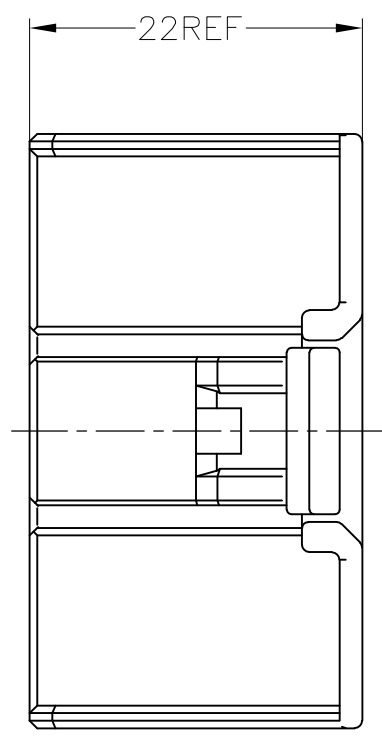

- 1.RETAINER SHOULD BE SENT TO THE PRE-ASSEMBLY POSITION WITHIN THE PLUG HOUSING WHEN SHIPPED TO THE CUSTOMER
- 2.INSTRUCTION SHEET NO.411-78080
- 3.PART NUMBER OF CAP HOUSING TO BE MATED; SEE TABLE-1
- 4.APPLIED TERMINALS; SEE TABLE-2

- 1.プラグハウジングにリテーナを仮係止して出荷される
- 2.取扱説明書NO.411-78080
- 3.嵌合相手型番; TABLE-1参照
- 4.適用端子; TABLE-2参照

TABLE-1

POS 極数	CAP ASSEMBLY PART NO キャップ 型番
26	1376357

SEE DRAWING 1674932-3			1674932-3
PAPER BOX ダンボール	PLASTIC BAG ビニール袋	BLACK	1674932-2
PAPER BOX ダンボール	PLASTIC BAG ビニール袋	NATURAL	1674932-1
OUTER 外装	INNER 内装	COLOR	PART NUMBER
PACKING STYLE 梱包形態			

TABLE-2

		TERMINAL NO 端子型番	APPLICABLE WIRE RANGE 適用電線
SIGNAL 0.64 III	TIN	1674311-1	AVSS/CAVS/CAVUS/AVSSH-f 0.3~0.5mm ²
	SELECTIVE GOLD	1674311-2	

THIS DRAWING IS A CONTROLLED DOCUMENT.

DIMENSIONS: 単位: 耗 mm	TOLERANCES UNLESS OTHERWISE SPECIFIED: 一般公差 ±0.3	DWN S.AMEMIYA 28JAN04			
	0-PLC ± 1-PLC ± 2-PLC ± 3-PLC ± 4-PLC ± ANGLES ±3°	CHK H.YAMAGAMI 28JAN04			NAME K.ASAI
		APVD K.ASAI 28JAN04			PRODUCT SPEC 製品規格 108-5953
		MATERIAL 材料 PBT			FINISH 仕上 SEE TABLE

0.64III/2.3II CONNECTOR PLUG ASSEMBLY 26P		SIZE A3	CAGE CODE 00779	DRAWING NO 番号 C-1674932	RESTRICTED TO
CUSTOMER DRAWING		SCALE 尺度 2:1	SHEET 1 OF 1	REV A2	

X-ON Electronics

Largest Supplier of Electrical and Electronic Components