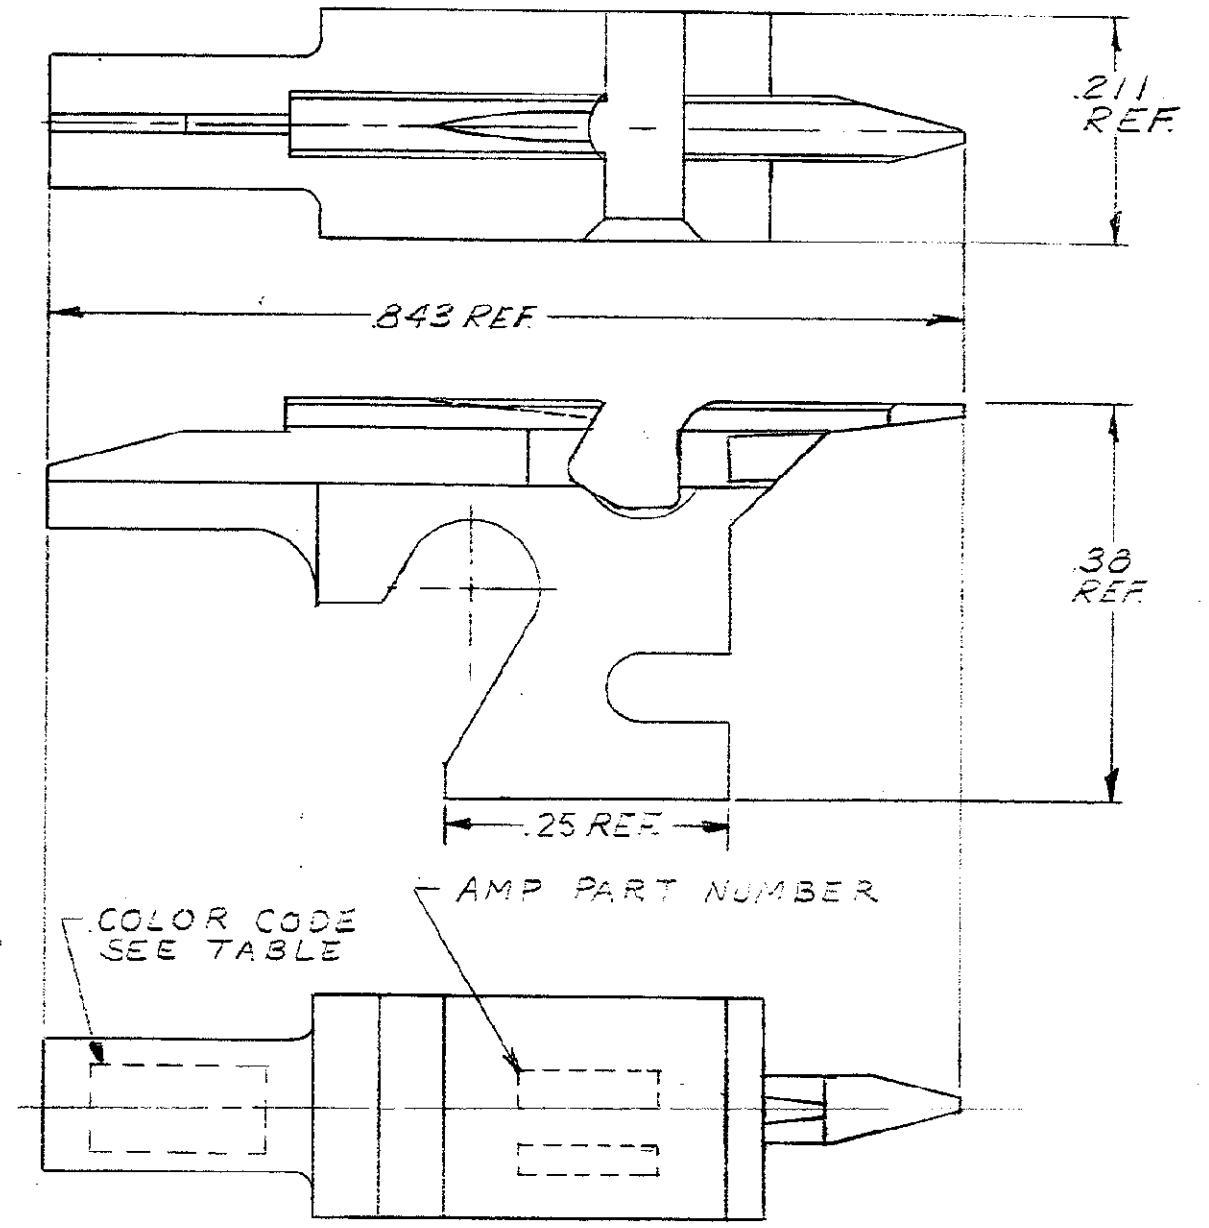

PART NUMBER	FIRST USED	AWG	INS RANGE		COLOR CODE
			MAX.	MIN.	
69411	69525-1 69526-2	24	.065	.046	RED
69411-4	69525-1 69526-2	22	.065	.046	ORANGE
69411-7	69525-1 69526-2	22	.065	.046	ORANGE
1-69411-0	69525-1 69526-2	24	.065	.046	RED
1-69411-1	69525-1 69526-2	26	.065	.046	BROWN
1-69411-2	69525-1 69526-2	24	.065	.046	RED
1-69411-3	69525-1 69526-2	24	.065	.046	RED
1-69411-4	69525-1 69526-2	22	.065	.046	ORANGE
1-69411-5	69525-1 69526-2	24	.065	.046	RED
1-69411-6	69525-1 69526-2	22	.065	.046	ORANGE
1-69411-8	69525-1 69526-2	24	.065	.046	RED
1-69411-9	69525-1 69526-2	26	.065	.046	BROWN

DIMENSIONS IN INCHES. DO NOT SCALE PRINT.

PRINT DIST  
8

REQUIRED PER ASSEMBLY				UNPUBLISHED COPY SHOULD BE REPRODUCED AND PUBLISHED		REMARKS		ITEM NO
				© 1968 AMP INCORPORATED. ALL RIGHTS RESERVED. AMP PRODUCTS COVERED BY PATENTS AND/OR PATENTS PENDING.		CUSTOMER COPY REFERENCE ONLY		
				DR B. Shenfeld 4-5-68	MATERIAL AND COATING STEEL		AMP INCORPORATED HARRISBURG, PENNA.	
				CHK E. J. Link 4-9-68	ELECTROLESS NICKEL		CLASS + + +	
				DE	WIRE - RANGE - INSULATION SEE TABLE SEE TABLE		TYPE TERMI-POINT	
					TOLERANCE EXCEPT AS NOTED = .015 = 1° 0'		SCALE H	LOC M
					NO 69411		REV C	
LTR REVISION RECORD				DR	CHK	NAME MANDREL		