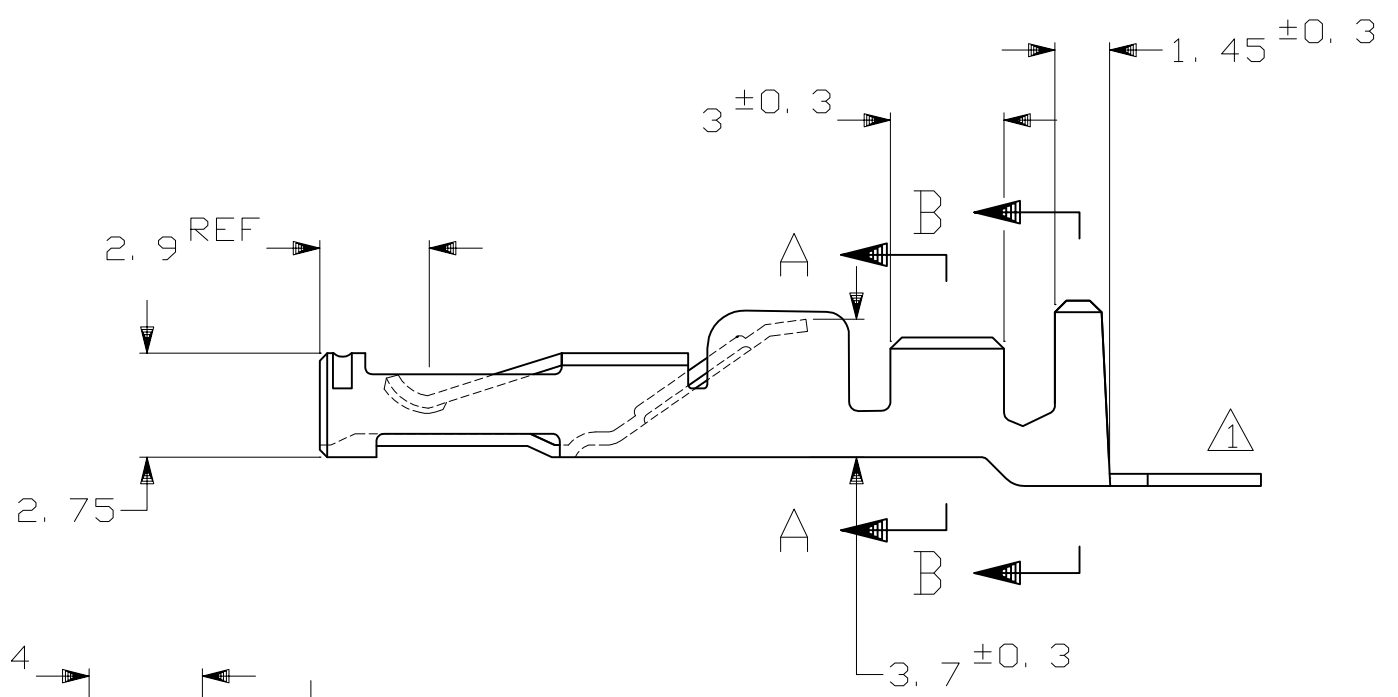

THIS DRAWING IS UNPUBLISHED. RELEASED FOR PUBLICATION
 © COPYRIGHT - By - ALL RIGHTS RESERVED.

LOC	DIST	REVISIONS		
		P	LTR	DESCRIPTION
J	-	E3	REVISED PER ECO-11-005140	DATE: 28MAR11 DWN: RK APVD: HMR

- 1. HOUSING PART NUMBER: 171358, 171892 etc.
 - 2. THE MATING TAB CONTACTS PART NUMBER: 170221, 170308 etc.
 - 3. REVERSE REEL PART NUMBER FOR 170286-1: 1-170286-1
 - 4. DIFFERENT PLATING THICKNESS PRODUCT FROM 170286-2.
- 1. 使用ハウジング型番: 171358, 171892 他。
 - 2. 嵌合タブコンタクト型番: 170221, 170308 他。
 - 3. 170286-1の逆巻き型番: 1-170286-1
 - 4. 170286-2のめっき厚違い品。

170289-3	SELECTIVE GOLD PL	PH BRZ TEMP#4	170286-4 ⁴
170289-2	SELECTIVE GOLD PL	PH BRZ TEMP#4	170286-2
170289-1	PRE-TINNED	PH BRZ TEMP#4	170286-1
LOOSE PIECE No.	FINISH	MATERIAL	PART NUMBER

TOLERANCE UNLESS OTHERWISE SPECIFIED

一般公差	
10 ≥	: ±0.2
30 ≥ > 10	: ±0.25
100 ≥ > 30	: ±0.3
ANGLE	: ±0.3°

WIRE RANGE

AWG NO.
#20~#14
(0.5~2mm² SQ)

INSUL RANGE

2.2~3.4 DIA

THIS DRAWING IS A CONTROLLED DOCUMENT.

DIMENSIONS:	TOLERANCES UNLESS OTHERWISE SPECIFIED:
単位: 耗 mm	一般公差
	0 PLC ±-
	1 PLC ±-
	2 PLC ±-
	3 PLC ±-
	4 PLC ±-
ANGLES ±-	
MATERIAL 材料	FINISH 仕上
SEE TABLE	SEE TABLE

DWN T.SHINOHARA 19NOV07	TE Connectivity		
CHK K.BETSUI 19NOV07			
APVD K.BETSUI 19NOV07	NAME 名称		
PRODUCT SPEC 製品規格 108-5093, 108-5099	MULTI INTER LOCK CONNECTOR RECEPTACLE		
APPLICATION SPEC 取付適用規格 114-5004	SIZE A3	CAGE CODE 00779	DRAWING NO 番号 C-170286
WEIGHT 0.6 g	RESTRICTED TO -		
CUSTOMER DRAWING		SCALE 尺度 5:1	SHEET 1 OF 1
		REV E3	