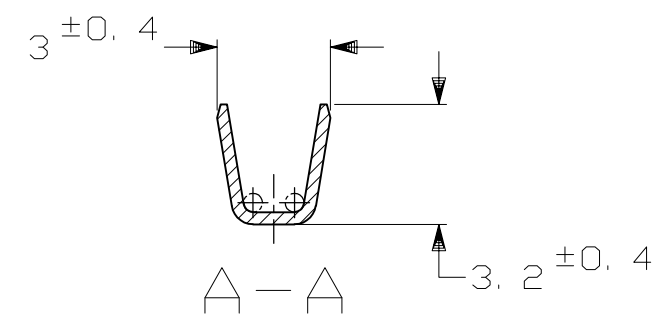

THIS DRAWING IS UNPUBLISHED. RELEASED FOR PUBLICATION
 © COPYRIGHT - By - ALL RIGHTS RESERVED.

LOC	DIST	REVISIONS		
		P	LTR	DESCRIPTION
J	-	E3	REVISED PER ECO-11-005140	DATE: 28MAR11 DWN: RK APVD: HMR

- 1. HOUSING PART NUMBER: 171358, 171892 etc.
 - 2. THE MATING TAB CONTACTS PART NUMBER: 170221, 170308 etc.
 - 3. REVERSE REEL PART NUMBER FOR 170286-1: 1-170286-1
 - 4. DIFFERENT PLATING THICKNESS PRODUCT FROM 170286-2.
- 1. 使用ハウジング型番: 171358, 171892 他。
 - 2. 嵌合タブコンタクト型番: 170221, 170308 他。
 - 3. 170286-1の逆巻き型番: 1-170286-1
 - 4. 170286-2のめっき厚違い品。

一般公差	
10 ≥	: ±0.2
30 ≥ > 10	: ±0.25
100 ≥ > 30	: ±0.3
ANGLE	: ±0.3°

WIRE RANGE

AWG NO.
#20~#14
(0.5~2mm² SQ)

INSUL RANGE

2.2~3.4 DIA

THIS DRAWING IS A CONTROLLED DOCUMENT.

DIMENSIONS:	TOLERANCES UNLESS OTHERWISE SPECIFIED:
単位: 耗 mm	一般公差
	0 PLC ±-
	1 PLC ±-
	2 PLC ±-
	3 PLC ±-
	4 PLC ±-
ANGLES ±-	
MATERIAL 材料	FINISH 仕上
SEE TABLE	SEE TABLE

DWN T.SHINOHARA 19NOV07	TE Connectivity		
CHK K.BETSUI 19NOV07			
APVD K.BETSUI 19NOV07	NAME 名称		
PRODUCT SPEC 製品規格 108-5093, 108-5099	MULTI INTER LOCK CONNECTOR RECEPTACLE		
APPLICATION SPEC 取付適用規格 114-5004	SIZE A3	CAGE CODE 00779	DRAWING NO 番号 C-170286
WEIGHT 0.6 g	RESTRICTED TO -		
CUSTOMER DRAWING		SCALE 尺度 5:1	SHEET 1 OF 1
		REV E3	