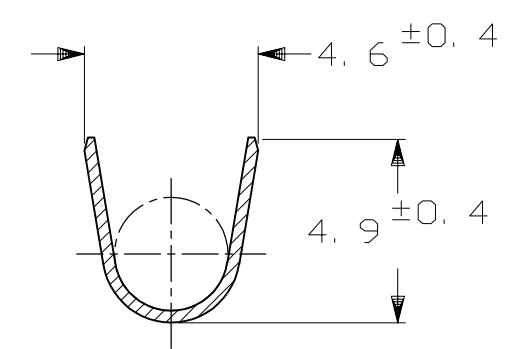

THIS DRAWING IS UNPUBLISHED. RELEASED FOR PUBLICATION
 © COPYRIGHT - By - ALL RIGHTS RESERVED.

LOC	DIST	REVISIONS		
		P	LTR	DESCRIPTION
J	-	E3	REVISED PER ECO-11-005140	DATE: 28MAR11 DWN: RK APVD: HMR

- 1. HOUSING PART NUMBER: 171358, 171892 etc.
 - 2. THE MATING TAB CONTACTS PART NUMBER: 170221, 170308 etc.
 - 3. REVERSE REEL PART NUMBER FOR 170286-1: 1-170286-1
 - 4. DIFFERENT PLATING THICKNESS PRODUCT FROM 170286-2.
- 1. 使用ハウジング型番: 171358, 171892 他。
 - 2. 嵌合タブコンタクト型番: 170221, 170308 他。
 - 3. 170286-1の逆巻き型番: 1-170286-1
 - 4. 170286-2のめっき厚違い品。

一般公差	
10 ≥	: ±0.2
30 ≥ > 10	: ±0.25
100 ≥ > 30	: ±0.3
ANGLE	: ±0.3°

WIRE RANGE

AWG NO.
#20~#14
(0.5~2mm² SQ)

INSUL RANGE

2.2~3.4 DIA

THIS DRAWING IS A CONTROLLED DOCUMENT.

DIMENSIONS:	TOLERANCES UNLESS OTHERWISE SPECIFIED:
単位: 耗 mm	一般公差
	0 PLC ±-
	1 PLC ±-
	2 PLC ±-
	3 PLC ±-
	4 PLC ±-
ANGLES ±-	
MATERIAL 材料	FINISH 仕上
SEE TABLE	SEE TABLE

DWN T.SHINOHARA 19NOV07	TE Connectivity		
CHK K.BETSUI 19NOV07			
APVD K.BETSUI 19NOV07	NAME 名称		
PRODUCT SPEC 製品規格 108-5093, 108-5099	MULTI INTER LOCK CONNECTOR RECEPTACLE		
APPLICATION SPEC 取付適用規格 114-5004	SIZE A3	CAGE CODE 00779	DRAWING NO 番号 C-170286
WEIGHT 0.6 g	RESTRICTED TO -		
CUSTOMER DRAWING		SCALE 尺度 5:1	SHEET 1 OF 1
		REV E3	