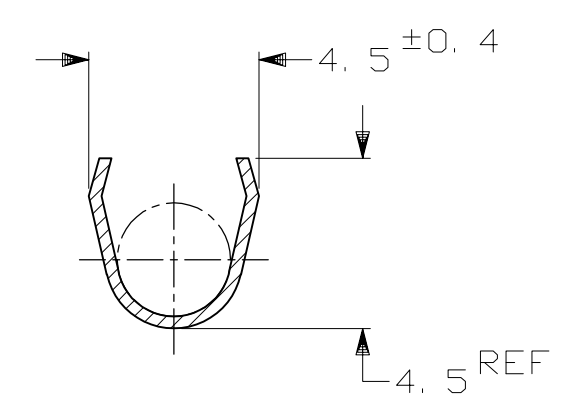

THIS DRAWING IS UNPUBLISHED. RELEASED FOR PUBLICATION
 © COPYRIGHT - By - ALL RIGHTS RESERVED.

LOC	DIST	REVISIONS		
		P	LTR	DESCRIPTION
J	-	E3	REVISED PER ECO-11-005140	DATE: 28MAR11 DWN: RK APVD: HMR

- 1. HOUSING PART NUMBER: 171358, 171892 etc.
 - 2. THE MATING TAB CONTACTS PART NUMBER: 170221, 170308 etc.
 - 3. REVERSE REEL PART NUMBER FOR 170286-1: 1-170286-1
 - 4. DIFFERENT PLATING THICKNESS PRODUCT FROM 170286-2.
- 1. 使用ハウジング型番: 171358, 171892 他。
 - 2. 嵌合タブコンタクト型番: 170221, 170308 他。
 - 3. 170286-1の逆巻き型番: 1-170286-1
 - 4. 170286-2のめっき厚違い品。

一般公差	
10 ≥	: ±0.2
30 ≥ > 10	: ±0.25
100 ≥ > 30	: ±0.3
ANGLE	: ±0.3°

WIRE RANGE

AWG NO.
#20~#14
(0.5~2mm² SQ)

INSUL RANGE

2.2~3.4 DIA

THIS DRAWING IS A CONTROLLED DOCUMENT.

DIMENSIONS:	TOLERANCES UNLESS OTHERWISE SPECIFIED:
単位: 耗 mm	一般公差
	0 PLC ±-
	1 PLC ±-
	2 PLC ±-
	3 PLC ±-
	4 PLC ±-
ANGLES ±-	
MATERIAL 材料	FINISH 仕上
SEE TABLE	SEE TABLE

DWN T.SHINOHARA 19NOV07	TE Connectivity		
CHK K.BETSUI 19NOV07			
APVD K.BETSUI 19NOV07	NAME 名称		
PRODUCT SPEC 製品規格 108-5093, 108-5099	MULTI INTER LOCK CONNECTOR RECEPTACLE		
APPLICATION SPEC 取付適用規格 114-5004	SIZE A3	CAGE CODE 00779	DRAWING NO 番号 C-170286
WEIGHT 0.6 g	RESTRICTED TO -		
CUSTOMER DRAWING		SCALE 尺度 5:1	SHEET 1 OF 1
		REV E3	