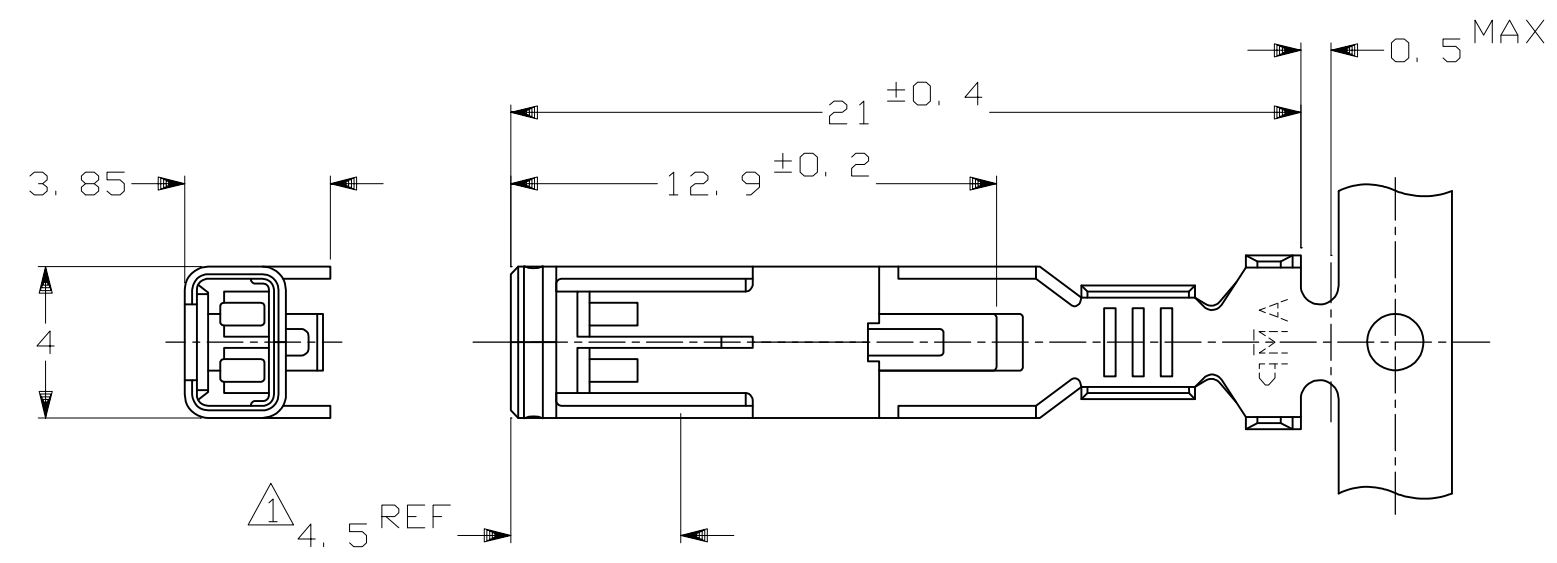

THIS DRAWING IS UNPUBLISHED. RELEASED FOR PUBLICATION
 © COPYRIGHT - By - ALL RIGHTS RESERVED.

LOC	DIST	REVISIONS		
		P	LTR	DESCRIPTION
J	-	E3	REVISED PER ECO-11-005140	DATE: 28MAR11 DWN: RK APVD: HMR

- 1. HOUSING PART NUMBER: 171358, 171892 etc.
 - 2. THE MATING TAB CONTACTS PART NUMBER: 170221, 170308 etc.
 - 3. REVERSE REEL PART NUMBER FOR 170286-1: 1-170286-1
 - 4. DIFFERENT PLATING THICKNESS PRODUCT FROM 170286-2.
- 1. 使用ハウジング型番: 171358, 171892 他。
 - 2. 嵌合タブコンタクト型番: 170221, 170308 他。
 - 3. 170286-1の逆巻き型番: 1-170286-1
 - 4. 170286-2のめっき厚違い品。

一般公差	
10 ≥	: ±0.2
30 ≥ > 10	: ±0.25
100 ≥ > 30	: ±0.3
ANGLE	: ±0.3°

WIRE RANGE

AWG NO.
#20~#14
(0.5~2mm² SQ)

INSUL RANGE

2.2~3.4 DIA

THIS DRAWING IS A CONTROLLED DOCUMENT.

DIMENSIONS:	TOLERANCES UNLESS OTHERWISE SPECIFIED:
単位: 耗 mm	一般公差
	0 PLC ±-
	1 PLC ±-
	2 PLC ±-
	3 PLC ±-
	4 PLC ±-
ANGLES ±-	
MATERIAL 材料	FINISH 仕上
SEE TABLE	SEE TABLE

DWN T.SHINOHARA 19NOV07	TE Connectivity		
CHK K.BETSUI 19NOV07			
APVD K.BETSUI 19NOV07	NAME 名称		
PRODUCT SPEC 製品規格 108-5093, 108-5099	MULTI INTER LOCK CONNECTOR RECEPTACLE		
APPLICATION SPEC 取付適用規格 114-5004	SIZE A3	CAGE CODE 00779	DRAWING NO 番号 C-170286
WEIGHT 0.6 g	RESTRICTED TO -		
CUSTOMER DRAWING		SCALE 尺度 5:1	SHEET 1 OF 1
		REV E3	