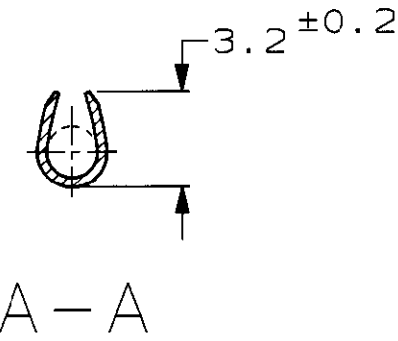

LOC	DIST	REVISIONS						
		P	LTR	DESCRIPTION	ECN	DATE	DWN	APVD
J		0		RELEASED	FJ00-1870-99	28OCT99	TS	KB

① フェルール材料：黄銅

① FERRULE MATERIAL: BRASS

THIS DRAWING IS A CONTROLLED DOCUMENT FOR AMP INCORPORATED. IT IS SUBJECT TO CHANGE AND THE CONTROLLING ENGINEERING ORGANIZATION SHOULD BE CONTACTED FOR THE LATEST REVISION.		DWN T. SHINOHARA 28OCT99 CHK K. BETSUI 28OCT99 APVD K. BETSUI 28OCT99
DIMENSIONS: 単位・概 mm	TOLERANCES UNLESS OTHERWISE SPECIFIED 一般公差 10mm : ±0.2 30mm : ±0.25 100mm : ±0.3 ANGLE : ±3°	PRODUCT SPEC 108-5121 APPLICATION SPEC 114-5039 WEIGHT 0.48g
MATERIAL 材料 SEE TABLE	FINISH 仕上 —//—	CUSTOMER DRAWING

170280-1	PRE-TIN BRASS	170293-1
STRIP NUMBER	MATERIAL	PART NUMBER

WIRE RANGE 包合電線断面積 0.5~2.27mm ²	INSULATION DIA 被覆外径 ø2.16~3.43mm
AMP 日本エー・エム・ピー株式会社 Kawasaki, Japan	
NAME 名称 2DIA RECEPTACLE LANCE LESS ASSY LOOSE PIECE	
SIZE A3	CAGE CODE 00779
DRAWING NO 番号 C-170293	RESTRICTED TO —
SCALE 尺度 4:1	SHEET 1 OF 1
REV 0	