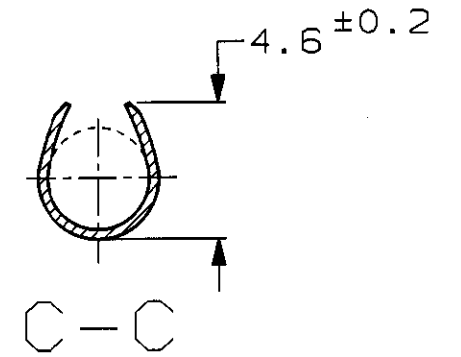

LOC	DIST	REVISIONS						
		P	LTR	DESCRIPTION	ECN	DATE	DWN	APVD
J		0		RELEASED	FJ00-1870-99	28OCT99	TS	KB

① フェルール材料：黄銅

① FERRULE MATERIAL: BRASS

THIS DRAWING IS A CONTROLLED DOCUMENT FOR AMP INCORPORATED. IT IS SUBJECT TO CHANGE AND THE CONTROLLING ENGINEERING ORGANIZATION SHOULD BE CONTACTED FOR THE LATEST REVISION.		DWN T. SHINOHARA 28OCT99 CHK K. BETSUI 28OCT99 APVD K. BETSUI 28OCT99
DIMENSIONS: 単位・概 mm	TOLERANCES UNLESS OTHERWISE SPECIFIED 一般公差 10mm : ±0.2 30mm : ±0.25 100mm : ±0.3 ANGLE : ±3°	PRODUCT SPEC 108-5121 APPLICATION SPEC 114-5039 WEIGHT 0.48g
MATERIAL 材料 SEE TABLE	FINISH 仕上 —//—	CUSTOMER DRAWING

170280-1	PRE-TIN BRASS	170293-1
STRIP NUMBER	MATERIAL	PART NUMBER

WIRE RANGE 包合電線断面積 0.5~2.27mm ²	INSULATION DIA 被覆外径 ø2.16~3.43mm
AMP 日本エー・エム・ピー株式会社 Kawasaki, Japan	
NAME 名称 2DIA RECEPTACLE LANCE LESS ASSY LOOSE PIECE	
SIZE A3	CAGE CODE 00779
DRAWING NO 番号 C-170293	RESTRICTED TO —
SCALE 尺度 4:1	SHEET 1 OF 1
REV 0	