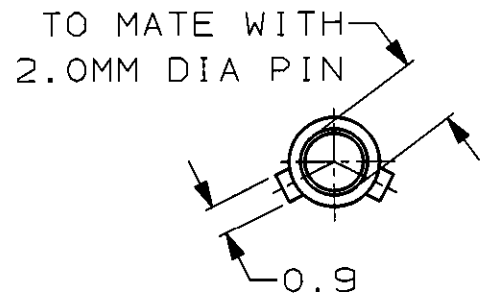

LOC	DIST	REVISIONS						
		P	LTR	DESCRIPTION	ECN	DATE	DWN	APVD
J		0		RELEASED	FJ00-1870-99	28OCT99	TS	KB

① フェルール材料：黄銅

① FERRULE MATERIAL: BRASS

THIS DRAWING IS A CONTROLLED DOCUMENT FOR AMP INCORPORATED. IT IS SUBJECT TO CHANGE AND THE CONTROLLING ENGINEERING ORGANIZATION SHOULD BE CONTACTED FOR THE LATEST REVISION.		DWN T. SHINOHARA 28OCT99 CHK K. BETSUI 28OCT99 APVD K. BETSUI 28OCT99
DIMENSIONS: 単位・概 mm	TOLERANCES UNLESS OTHERWISE SPECIFIED 一般公差 10mm : ±0.2 30mm : ±0.25 100mm : ±0.3 ANGLE : ±3°	PRODUCT SPEC 108-5121 APPLICATION SPEC 114-5039 WEIGHT 0.48g
MATERIAL 材料 SEE TABLE	FINISH 仕上 —//—	CUSTOMER DRAWING

170280-1	PRE-TIN BRASS	170293-1
STRIP NUMBER	MATERIAL	PART NUMBER

WIRE RANGE 包合電線断面積 0.5~2.27mm ²	INSULATION DIA 被覆外径 ø2.16~3.43mm
AMP 日本エー・エム・ピー株式会社 Kawasaki, Japan	
NAME 名称 2DIA RECEPTACLE LANCE LESS ASSY LOOSE PIECE	
SIZE A3	CAGE CODE 00779
DRAWING NO 番号 C-170293	RESTRICTED TO —
SCALE 尺度 4:1	SHEET 1 OF 1
REV 0	