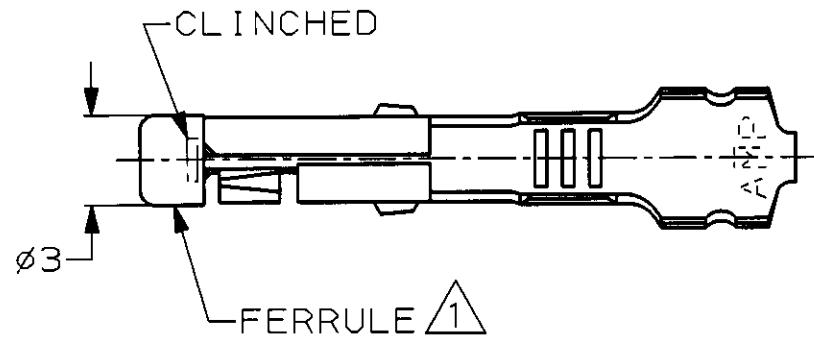

LOC	DIST	REVISIONS						
		P	LTR	DESCRIPTION	ECN	DATE	DWN	APVD
J		0		RELEASED	FJ00-1870-99	28OCT99	TS	KB

① フェルール材料：黄銅

① FERRULE MATERIAL: BRASS

THIS DRAWING IS A CONTROLLED DOCUMENT FOR AMP INCORPORATED. IT IS SUBJECT TO CHANGE AND THE CONTROLLING ENGINEERING ORGANIZATION SHOULD BE CONTACTED FOR THE LATEST REVISION.		DWN T. SHINOHARA 28OCT99 CHK K. BETSUI 28OCT99 APVD K. BETSUI 28OCT99
DIMENSIONS: 単位・概 mm	TOLERANCES UNLESS OTHERWISE SPECIFIED 一般公差 10mm : ±0.2 30mm : ±0.25 100mm : ±0.3 ANGLE : ±3°	PRODUCT SPEC 108-5121 APPLICATION SPEC 114-5039 WEIGHT 0.48g
MATERIAL 材料 SEE TABLE	FINISH 仕上 —//—	CUSTOMER DRAWING

170280-1	PRE-TIN BRASS	170293-1
STRIP NUMBER	MATERIAL	PART NUMBER

WIRE RANGE 包合電線断面積 0.5~2.27mm ²	INSULATION DIA 被覆外径 ø2.16~3.43mm
AMP 日本エー・エム・ピー株式会社 Kawasaki, Japan	
NAME 名称 2DIA RECEPTACLE LANCE LESS ASSY LOOSE PIECE	
SIZE A3	CAGE CODE 00779
DRAWING NO 番号 C-170293	RESTRICTED TO —
SCALE 尺度 4:1	SHEET 1 OF 1
REV 0	