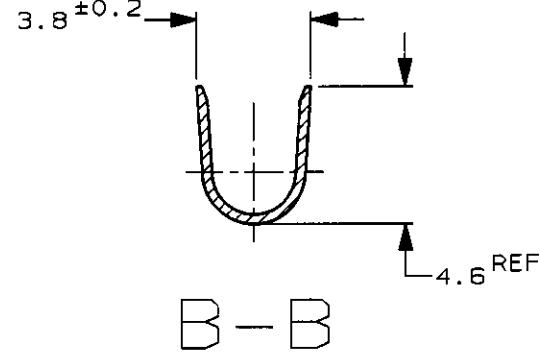

LOC	DIST	REVISIONS						
		P	LTR	DESCRIPTION	ECN	DATE	DWN	APVD
J		0		RELEASED	FJ00-1870-99	28OCT99	TS	KB

① フェルール材料：黄銅

① FERRULE MATERIAL: BRASS

THIS DRAWING IS A CONTROLLED DOCUMENT FOR AMP INCORPORATED. IT IS SUBJECT TO CHANGE AND THE CONTROLLING ENGINEERING ORGANIZATION SHOULD BE CONTACTED FOR THE LATEST REVISION.		DWN T. SHINOHARA 28OCT99 CHK K. BETSUI 28OCT99 APVD K. BETSUI 28OCT99
DIMENSIONS: 単位・概 mm	TOLERANCES UNLESS OTHERWISE SPECIFIED 一般公差 10mm : ±0.2 30mm : ±0.25 100mm : ±0.3 ANGLE : ±3°	PRODUCT SPEC 108-5121 APPLICATION SPEC 114-5039 WEIGHT 0.48g
MATERIAL 材料 SEE TABLE	FINISH 仕上 —//—	CUSTOMER DRAWING

170280-1	PRE-TIN BRASS	170293-1
STRIP NUMBER	MATERIAL	PART NUMBER

WIRE RANGE 包合電線断面積 0.5~2.27mm ²	INSULATION DIA 被覆外径 ø2.16~3.43mm
AMP 日本エー・エム・ピー株式会社 Kawasaki, Japan	
NAME 名称 2DIA RECEPTACLE LANCE LESS ASSY LOOSE PIECE	
SIZE A3	CAGE CODE 00779
DRAWING NO 番号 C-170293	RESTRICTED TO —
SCALE 尺度 4:1	SHEET 1 OF 1
REV 0	