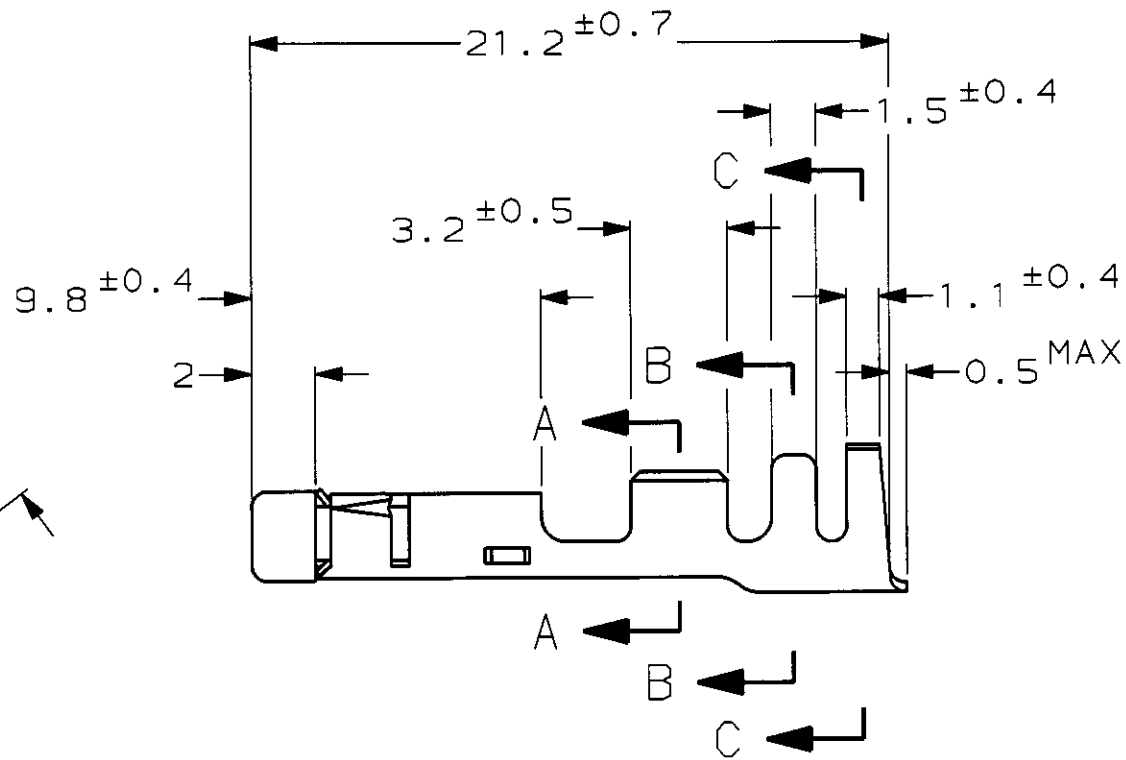

LOC	DIST	REVISIONS						
		P	LTR	DESCRIPTION	ECN	DATE	DWN	APVD
J		0		RELEASED	FJ00-1870-99	28OCT99	TS	KB

① フェルール材料：黄銅

① FERRULE MATERIAL: BRASS

THIS DRAWING IS A CONTROLLED DOCUMENT FOR AMP INCORPORATED. IT IS SUBJECT TO CHANGE AND THE CONTROLLING ENGINEERING ORGANIZATION SHOULD BE CONTACTED FOR THE LATEST REVISION.		DWN T. SHINOHARA 28OCT99 CHK K. BETSUI 28OCT99 APVD K. BETSUI 28OCT99
DIMENSIONS: 単位・概 mm	TOLERANCES UNLESS OTHERWISE SPECIFIED 一般公差 10mm : ±0.2 30mm : ±0.25 100mm : ±0.3 ANGLE : ±3°	PRODUCT SPEC 108-5121 APPLICATION SPEC 114-5039 WEIGHT 0.48g
MATERIAL 材料 SEE TABLE	FINISH 仕上 —//—	CUSTOMER DRAWING

170280-1	PRE-TIN BRASS	170293-1
STRIP NUMBER	MATERIAL	PART NUMBER

WIRE RANGE 包合電線断面積 0.5~2.27mm ²	INSULATION DIA 被覆外径 ø2.16~3.43mm
AMP 日本エー・エム・ピー株式会社 Kawasaki, Japan	
NAME 名称 2DIA RECEPTACLE LANCE LESS ASSY LOOSE PIECE	
SIZE A3	CAGE CODE 00779
DRAWING NO 番号 C-170293	RESTRICTED TO —
SCALE 尺度 4:1	SHEET 1 OF 1
REV 0	