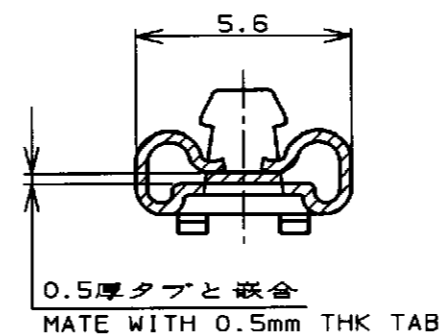

LOC J DIST

REVISIONS

P	LTR	DESCRIPTION	DATE	DWN	APVD
H2		REVISED PER ECO-11-005030	22MAR11	RK	HMR
H3		REVISED PER ECO-17-016487	10NOV2017	RS	HG

断面 "A"- "A" SECTION "A"- "A"