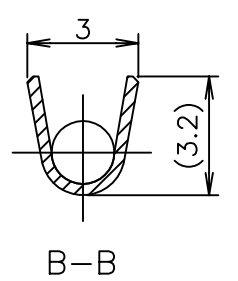

-*; AS SHOWN

- 1 適用ハウジング型番
172074, 172075
- 1 APPLICABLE HOUSING P/N
172074, 172075
- 2 PARTS 170325-7 & 170331-7 WERE APPLIED
NYE LUBE.

170331-7	170325-1	170325-7
—H—	錫めっき済高耐熱銅合金 0.3t PRE-TIN HIGH HEAT RESISTANCE COPPER ALLOY 0.3t THK	170325-6
—H—	錫めっき済 りん青銅 0.3t PRE-TIN PHOS BRO 0.3t THK	170325-5
OBSOLETE	170331-2	170325-2
	ニッケルめっき仕上 りん青銅 0.3t PHOS BRO 0.3t THK NICKEL PL	
	170331-1	170325-1
	錫めっき済黄銅 0.3t PRE-TIN BRASS 0.3t THK	
	ばら状端子型番 LOOSE PIECE P/N	材料 MATERIAL
		型番 STRIP FORM P/N
WIRE RANGE 包合電線断面積 AWG#20-#16 0.51~1.38 mm ²		INSULATION DIA 被覆外径 1.9~3.4 mmφ

THIS DRAWING IS A CONTROLLED DOCUMENT.

DIMENSIONS: 単位: 耗 mm	TOLERANCES UNLESS OTHERWISE SPECIFIED: 一般公差
	0 PLC ± 1 PLC ± 2 PLC ± 3 PLC ± 4 PLC ± ANGLES ±
MATERIAL 材料 SEE TABLE	FINISH 仕上 SEE TABLE

GENERAL TOLERANCE 一般公差
10 ≥ : ±0.2
30 ≥ > 10: ±0.25
100 ≥ > 30: ±0.3
ANGLES: ±3°

DWN	M.SUZUKI	04AUG1998
CHK	H.TAGUCHI	04AUG1998
APVD	H.TAGUCHI	04AUG1998
PRODUCT SPEC	製品規格	108-5126
APPLICATION SPEC	取付適用規格	114-5041
WEIGHT		

TE TE Connectivity

NAME
名称
187 SERIES POSITIVE LOCK MARK II REC.
187シリーズポジティブロック(マークII)リセプタクル

SIZE	CAGE CODE	DRAWING NO 番号	RESTRICTED TO
A3	00779	C=170325	

CUSTOMER DRAWING SCALE 5:1 SHEET 1 of 1 REV J

X-ON Electronics

Largest Supplier of Electrical and Electronic Components

Click to view similar products for [Automotive Connectors](#) category: