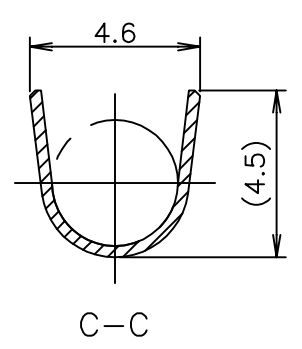

-*; AS SHOWN

- 1 適用ハウジング型番
172074, 172075
- 1 APPLICABLE HOUSING P/N
172074, 172075
- 2 PARTS 170325-7 & 170331-7 WERE APPLIED
NYE LUBE.

170331-7	170325-1	170325-7
—H—	錫めっき済高耐熱銅合金 0.3t PRE-TIN HIGH HEAT RESISTANCE COPPER ALLOY 0.3t THK	170325-6
—H—	錫めっき済 りん青銅 0.3t PRE-TIN PHOS BRO 0.3t THK	170325-5
OBSOLETE	170331-2	170325-2
	ニッケルめっき仕上 りん青銅 0.3t PHOS BRO 0.3t THK NICKEL PL	
	170331-1	170325-1
	錫めっき済黄銅 0.3t PRE-TIN BRASS 0.3t THK	
	ばら状端子型番 LOOSE PIECE P/N	材料 MATERIAL
		型番 STRIP FORM P/N
WIRE RANGE 包合電線断面積 AWG#20-#16 0.51~1.38 mm ²		INSULATION DIA 被覆外径 1.9~3.4 mmφ

THIS DRAWING IS A CONTROLLED DOCUMENT.

DIMENSIONS: 単位: 耗 mm	TOLERANCES UNLESS OTHERWISE SPECIFIED: 一般公差
	0 PLC ± 1 PLC ± 2 PLC ± 3 PLC ± 4 PLC ± ANGLES ±
MATERIAL 材料 SEE TABLE	FINISH 仕上 SEE TABLE

GENERAL TOLERANCE 一般公差
10 ≥ : ±0.2
30 ≥ > 10: ±0.25
100 ≥ > 30: ±0.3
ANGLES: ±3°

DWN	M.SUZUKI	04AUG1998
CHK	H.TAGUCHI	04AUG1998
APVD	H.TAGUCHI	04AUG1998
PRODUCT SPEC	製品規格	108-5126
APPLICATION SPEC	取付適用規格	114-5041
WEIGHT		

TE TE Connectivity

NAME
名称
187 SERIES POSITIVE LOCK MARK II REC.
187シリーズポジティブロック(マークII)リセプタクル

SIZE	CAGE CODE	DRAWING NO 番号	RESTRICTED TO
A3	00779	C=170325	

CUSTOMER DRAWING SCALE 5:1 SHEET 1 of 1 REV J

X-ON Electronics

Largest Supplier of Electrical and Electronic Components

Click to view similar products for [Automotive Connectors](#) category: