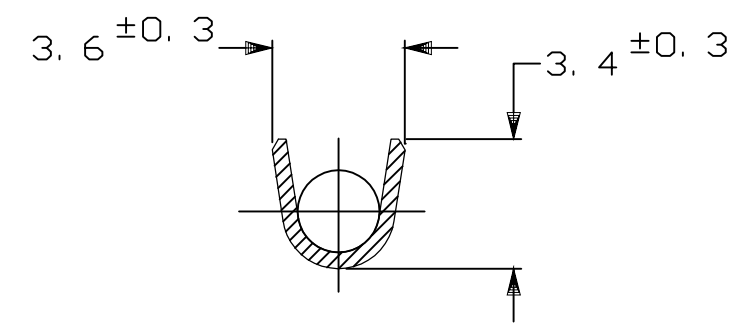

- △ REVERSE REEL OF 170340-3
- △ 170340-3、逆巻リール
- △ SEPARATE PAPER TYPE

△	---	PRE-TIN BRASS t0.41	179462-3	2-170340-3
△	---	PRE-TIN BRASS t0.41	---	1-170340-3
	---	PRE-TIN BRASS t0.41	179462-3	170340-3
	---	BRASS t0.41	---	170340-1
	FINISH	MATERIAL	LOOSE PIECE NUMBER	PART NUMBER

DWN A.YAMAGUCHI	19AUG98	WIRE RANGE 総合電線断面積	<0.5~2.27mm SQ> #20~#14	INSULATION DIA 被覆外径	2.1~3.4 DIA
CHK K.BETSUI	26AUG98	TE Connectivity 250 SERIES TAB WITHOUT LATCH 250シリーズ ラッチ無しタブ			
APVD K.BETSUI	26AUG98				
PRODUCT SPEC 製品規格	108-5147	NAME 名称			
APPLICATION SPEC 取付適用規格	114-5052	SIZE	CAGE CODE	DRAWING NO 番号	RESTRICTED TO
WEIGHT	0.76g	A3	00779	G-170340	-
CUSTOMER DRAWING		SCALE 尺度	5:1	SHEET 1 OF 1	REV C5