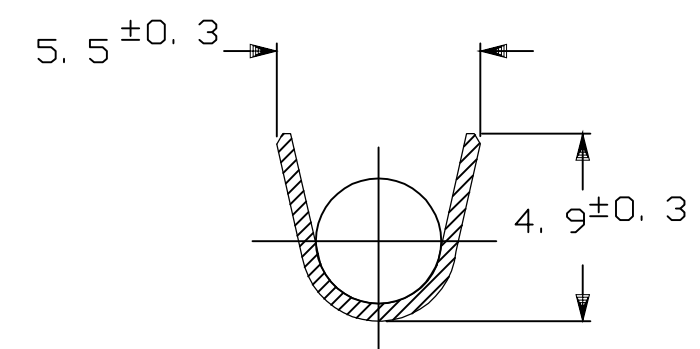

- △ REVERSE REEL OF 170340-3
- △ 170340-3、逆巻リール
- △ SEPARATE PAPER TYPE

△	---	PRE-TIN BRASS t0.41	179462-3	2-170340-3
△	---	PRE-TIN BRASS t0.41	---	1-170340-3
	---	PRE-TIN BRASS t0.41	179462-3	170340-3
	---	BRASS t0.41	---	170340-1
	FINISH	MATERIAL	LOOSE PIECE NUMBER	PART NUMBER

DWN A.YAMAGUCHI	19AUG98	WIRE RANGE 総合電線断面積	<0.5~2.27mm SQ> #20~#14	INSULATION DIA 被覆外径	2.1~3.4 DIA
CHK K.BETSUI	26AUG98	TE Connectivity 250 SERIES TAB WITHOUT LATCH 250シリーズ ラッチ無しタブ			
APVD K.BETSUI	26AUG98				
PRODUCT SPEC 製品規格	108-5147	NAME 名称			
APPLICATION SPEC 取付適用規格	114-5052	SIZE	CAGE CODE	DRAWING NO 番号	RESTRICTED TO
WEIGHT	0.76g	A3	00779	G-170340	-
CUSTOMER DRAWING		SCALE 尺度	5:1	SHEET 1 OF 1	REV C5