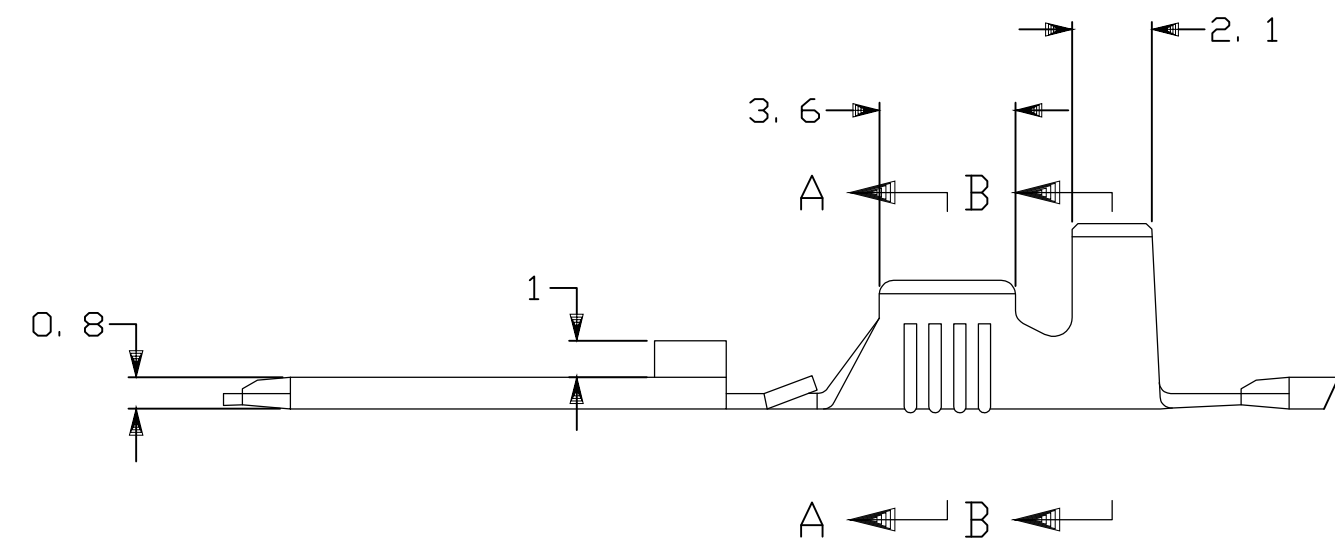

- △ REVERSE REEL OF 170340-3
- △ 170340-3、逆巻リール
- △ SEPARATE PAPER TYPE

△	---	PRE-TIN BRASS t0.41	179462-3	2-170340-3
△	---	PRE-TIN BRASS t0.41	---	1-170340-3
	---	PRE-TIN BRASS t0.41	179462-3	170340-3
	---	BRASS t0.41	---	170340-1
	FINISH	MATERIAL	LOOSE PIECE NUMBER	PART NUMBER

DWN A.YAMAGUCHI	19AUG98	WIRE RANGE 総合電線断面積	<0.5~2.27mm SQ> #20~#14	INSULATION DIA 被覆外径	2.1~3.4 DIA
CHK K.BETSUI	26AUG98	TE Connectivity 250 SERIES TAB WITHOUT LATCH 250シリーズ ラッチ無しタブ			
APVD K.BETSUI	26AUG98				
PRODUCT SPEC 製品規格	108-5147	NAME 名称			
APPLICATION SPEC 取付適用規格	114-5052	SIZE	CAGE CODE	DRAWING NO 番号	RESTRICTED TO
WEIGHT	0.76g	A3	00779	G-170340	-
CUSTOMER DRAWING		SCALE 尺度	5:1	SHEET 1 OF 1	REV C5