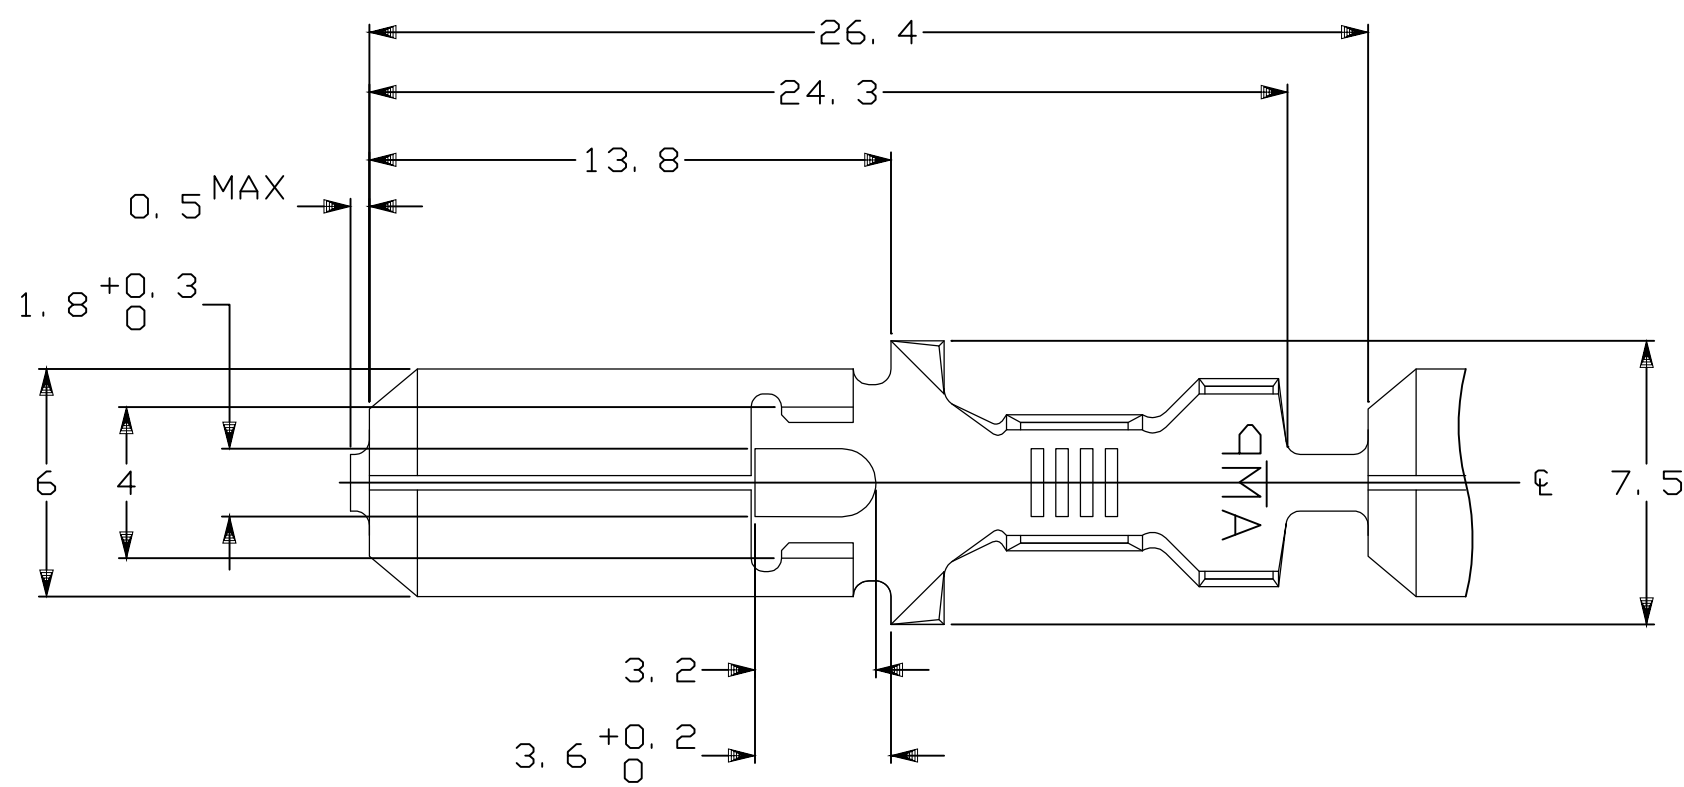

- △ REVERSE REEL OF 170340-3
- △ 170340-3、逆巻リール
- △ SEPARATE PAPER TYPE

△	---	PRE-TIN BRASS t0.41	179462-3	2-170340-3
△	---	PRE-TIN BRASS t0.41	---	1-170340-3
	---	PRE-TIN BRASS t0.41	179462-3	170340-3
	---	BRASS t0.41	---	170340-1
	FINISH	MATERIAL	LOOSE PIECE NUMBER	PART NUMBER

DWN A.YAMAGUCHI	19AUG98	WIRE RANGE 総合電線断面積	<0.5~2.27mm SQ> #20~#14	INSULATION DIA 被覆外径	2.1~3.4 DIA
CHK K.BETSUI	26AUG98	TE Connectivity 250 SERIES TAB WITHOUT LATCH 250シリーズ ラッチ無しタブ			
APVD K.BETSUI	26AUG98				
PRODUCT SPEC 製品規格	108-5147	NAME 名称			
APPLICATION SPEC 取付適用規格	114-5052	SIZE	CAGE CODE	DRAWING NO 番号	RESTRICTED TO
WEIGHT	0.76g	A3	00779	G-170340	-
CUSTOMER DRAWING		SCALE 尺度	5:1	SHEET 1 OF 1	REV C5