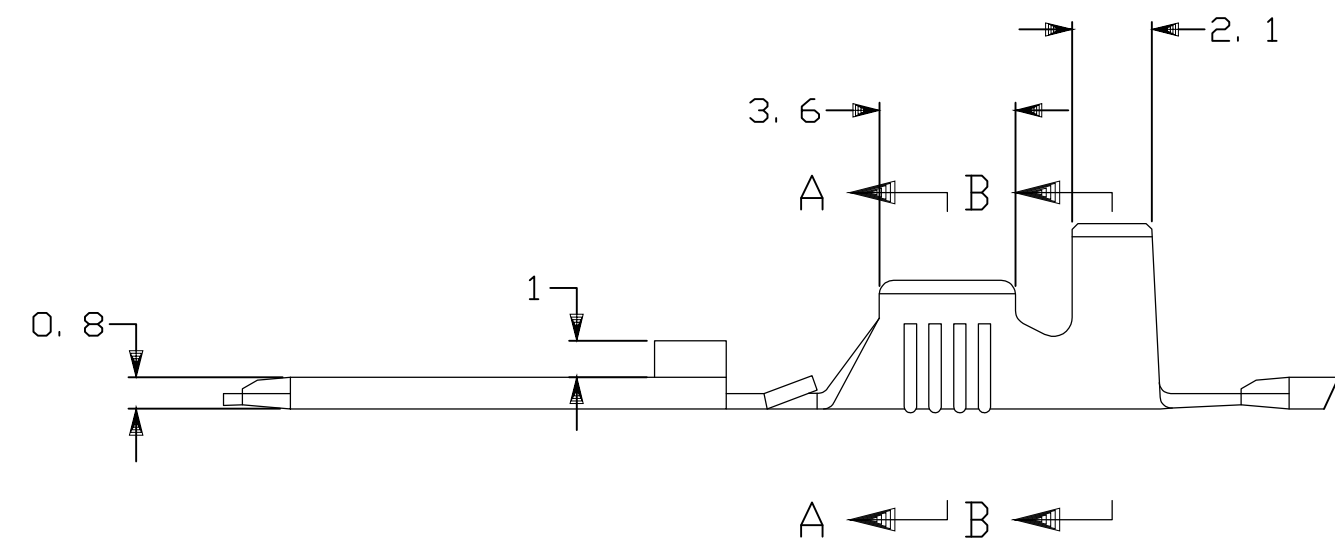

△ REVERSE REEL OF 170340-3
 △ 170340-3、逆巻リール
 △ SEPARATE PAPER TYPE

△	—	PRE-TIN BRASS t0.41	179462-3	2-170340-3
△	—	PRE-TIN BRASS t0.41	—	1-170340-3
	—	PRE-TIN BRASS t0.41	179462-3	170340-3
	—	BRASS t0.41	—	170340-1
	FINISH	MATERIAL	LOOSE PIECE NUMBER	PART NUMBER

DWN	A.YAMAGUCHI	19AUG98	WIRE RANGE 総合電線断面積	<0.5~2.27mm SQ> #20~#14	INSULATION DIA 被覆外径	2.1~3.4 DIA
CHK	K.BETSUI	26AUG98	TE Connectivity 250 SERIES TAB WITHOUT LATCH 250シリーズ ラッチ無しタブ			
APVD	K.BETSUI	26AUG98				
PRODUCT SPEC	108-5147		NAME	250 SERIES TAB WITHOUT LATCH		
APPLICATION SPEC	114-5052		SIZE	CAGE CODE	DRAWING NO	RESTRICTED TO
WEIGHT	0.76g		A3	00779	C=170340	—
CUSTOMER DRAWING			SCALE	5:1	SHEET	1 OF 1
			REV	C5		