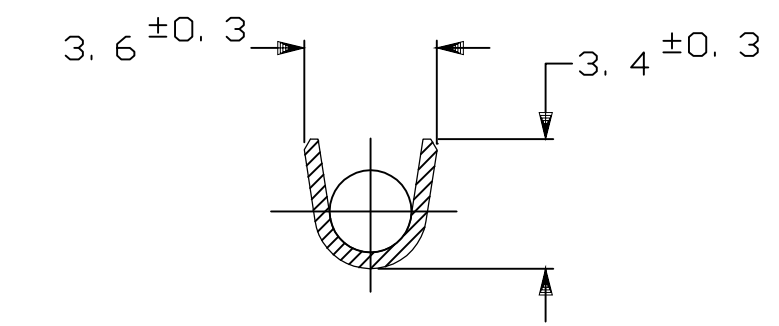

△ REVERSE REEL OF 170340-3
 △ 170340-3、逆巻リール
 △ SEPARATE PAPER TYPE

△	—	PRE-TIN BRASS t0.41	179462-3	2-170340-3
△	—	PRE-TIN BRASS t0.41	—	1-170340-3
	—	PRE-TIN BRASS t0.41	179462-3	170340-3
	—	BRASS t0.41	—	170340-1
	FINISH	MATERIAL	LOOSE PIECE NUMBER	PART NUMBER

DWN	A.YAMAGUCHI	19AUG98	WIRE RANGE 総合電線断面積	<0.5~2.27mm SQ> #20~#14	INSULATION DIA 被覆外径	2.1~3.4 DIA
CHK	K.BETSUI	26AUG98	TE Connectivity 250 SERIES TAB WITHOUT LATCH 250シリーズ ラッチ無しタブ			
APVD	K.BETSUI	26AUG98				
PRODUCT SPEC	108-5147		NAME	250 SERIES TAB WITHOUT LATCH		
APPLICATION SPEC	114-5052		SIZE	CAGE CODE	DRAWING NO	RESTRICTED TO
WEIGHT	0.76g		A3	00779	C=170340	—
CUSTOMER DRAWING			SCALE	5:1	SHEET	1 OF 1
			REV	C5		