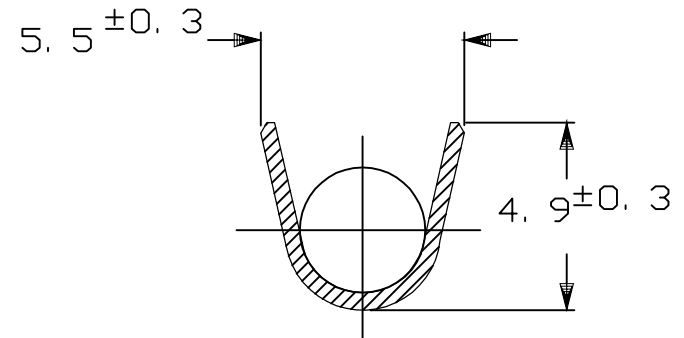

△ REVERSE REEL OF 170340-3
 △ 170340-3、逆巻リール
 △ SEPARATE PAPER TYPE

△	—	PRE-TIN BRASS t0.41	179462-3	2-170340-3
△	—	PRE-TIN BRASS t0.41	—	1-170340-3
	—	PRE-TIN BRASS t0.41	179462-3	170340-3
	—	BRASS t0.41	—	170340-1
	FINISH	MATERIAL	LOOSE PIECE NUMBER	PART NUMBER

DWN	A.YAMAGUCHI	19AUG98	WIRE RANGE 総合電線断面積	<0.5~2.27mm SQ> #20~#14	INSULATION DIA 被覆外径	2.1~3.4 DIA
CHK	K.BETSUI	26AUG98	TE Connectivity 250 SERIES TAB WITHOUT LATCH 250シリーズ ラッチ無しタブ			
APVD	K.BETSUI	26AUG98				
PRODUCT SPEC	108-5147		NAME	250 SERIES TAB WITHOUT LATCH		
APPLICATION SPEC	114-5052		SIZE	CAGE CODE	DRAWING NO	RESTRICTED TO
WEIGHT	0.76g		A3	00779	C=170340	—
CUSTOMER DRAWING			SCALE	5:1	SHEET	1 OF 1
			REV	C5		