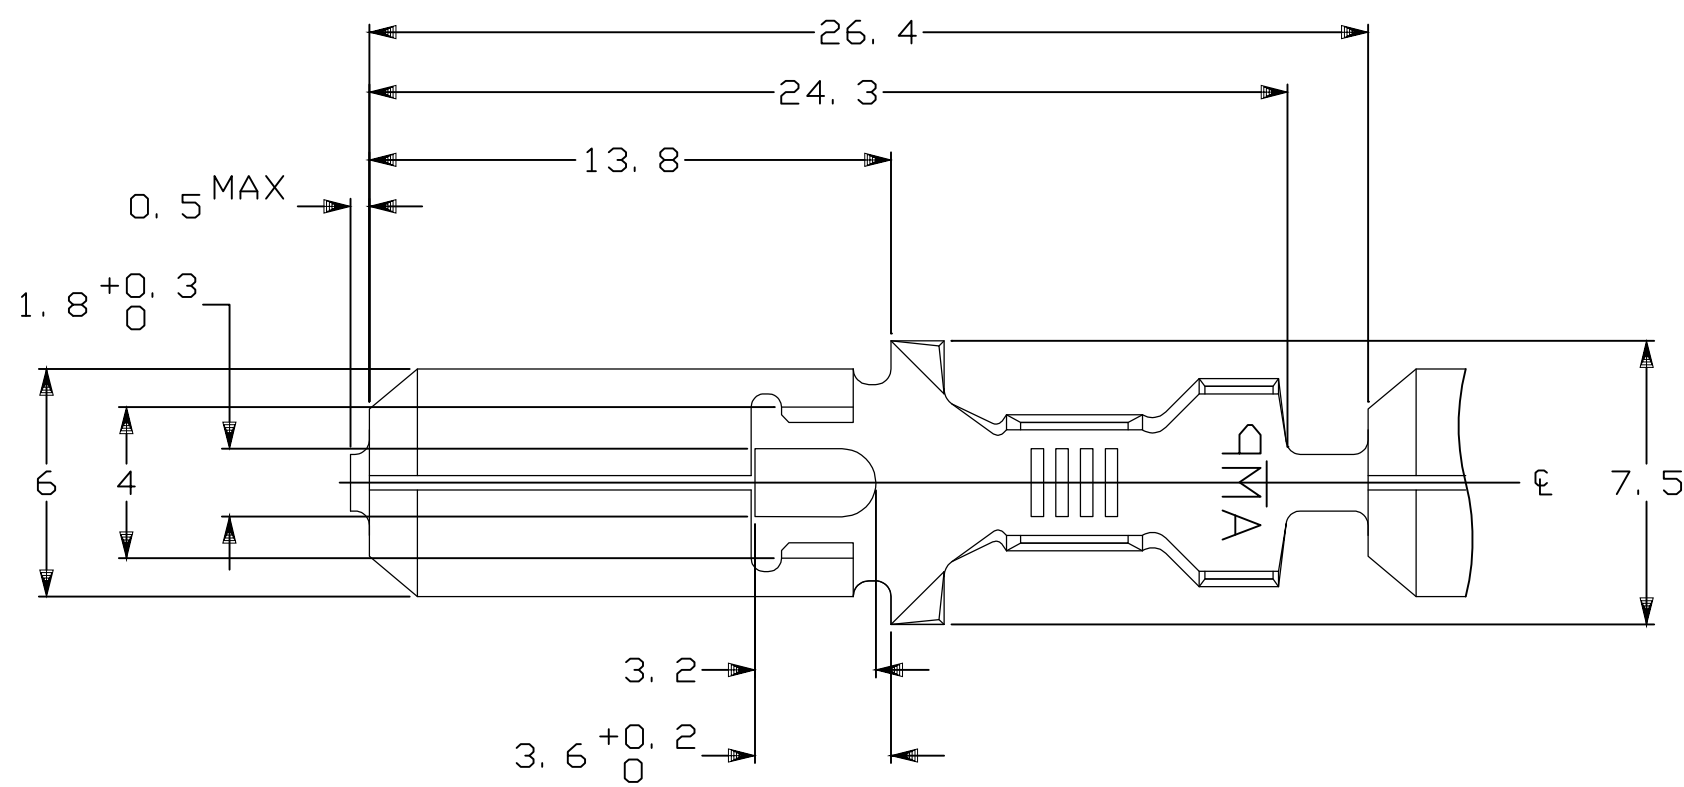

△ REVERSE REEL OF 170340-3
 △ 170340-3、逆巻リール
 △ SEPARATE PAPER TYPE

△	—	PRE-TIN BRASS t0.41	179462-3	2-170340-3
△	—	PRE-TIN BRASS t0.41	—	1-170340-3
	—	PRE-TIN BRASS t0.41	179462-3	170340-3
	—	BRASS t0.41	—	170340-1
	FINISH	MATERIAL	LOOSE PIECE NUMBER	PART NUMBER

DWN	A.YAMAGUCHI	19AUG98	WIRE RANGE 総合電線断面積	<0.5~2.27mm SQ> #20~#14	INSULATION DIA 被覆外径	2.1~3.4 DIA
CHK	K.BETSUI	26AUG98	TE Connectivity 250 SERIES TAB WITHOUT LATCH 250シリーズ ラッチ無しタブ			
APVD	K.BETSUI	26AUG98				
PRODUCT SPEC	108-5147		NAME	250 SERIES TAB WITHOUT LATCH		
APPLICATION SPEC	114-5052		SIZE	CAGE CODE	DRAWING NO	RESTRICTED TO
WEIGHT	0.76g		A3	00779	C=170340	—
CUSTOMER DRAWING			SCALE	5:1	SHEET	1 OF 1
			REV	C5		