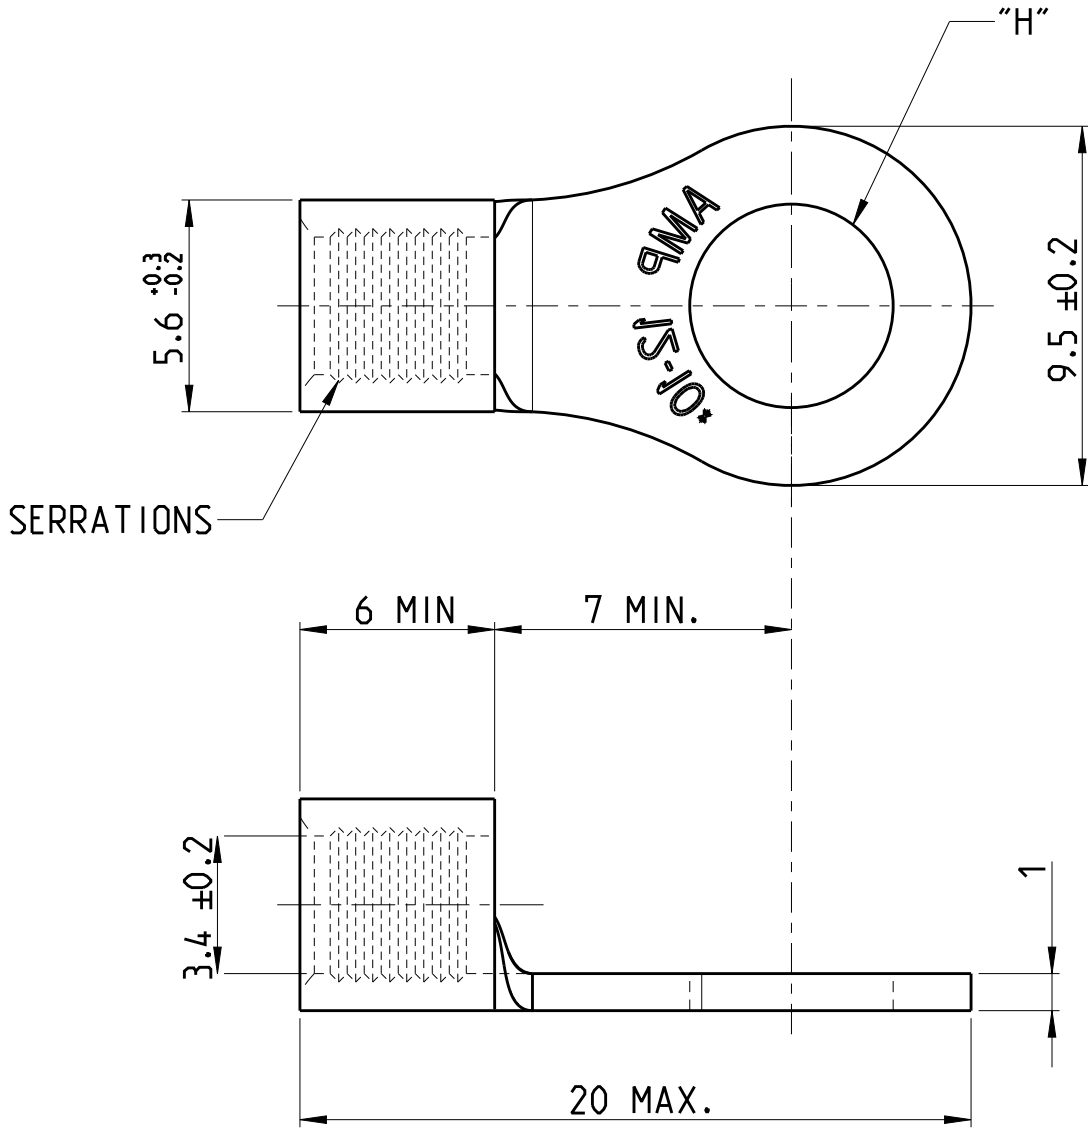

REVISIONS				
P	LTR	DESCRIPTION	DATE	APVD
	H	Change Applicable Body	23JAN17	N.Y
	J	OBSOLETE	14APR17	N.Y
	K	REVISED PER ECR-17-013223	25SEP2017	N.Y

20

RELEASED FOR PUBLICATION

THIS DRAWING IS UNPUBLISHED.

ALL RIGHTS RESERVED.

BY -

© COPYRIGHT 20

WIRE RANGE 2.63-6.64MM2
AWG 12-10

	PART NUMBER	STUD	H ± 0.1
OBSOLETE	170725-1	4MM	1.4
	170725-2	5MM	5.38

DIMENSIONS: mm	DWN T.GOTO	12SEP2017	MATERIAL COPPER	FINISH ANNEAL. TIN PLATING		
	CHK Y.OKADA	12SEP2017	TE Connectivity			
TOLERANCES UNLESS OTHERWISE SPECIFIED: ±0.4	APVD N.YAMASAKI	12SEP2017			NAME SOLISTRAND RING TERMINAL	
	0 PLC ±	PRODUCT SPEC	SIZE A 4	CAGE CODE -	DRAWING NO C-170725	RESTRICTED TO -
1 PLC ±	APPLICATION SPEC	WEIGHT -	CUSTOMER DRAWING			
2 PLC ±			SCALE 5:1	SHEET 1 OF 1	REV K	
3 PLC ±						
4 PLC ±						
ANGLES ±1° 0'