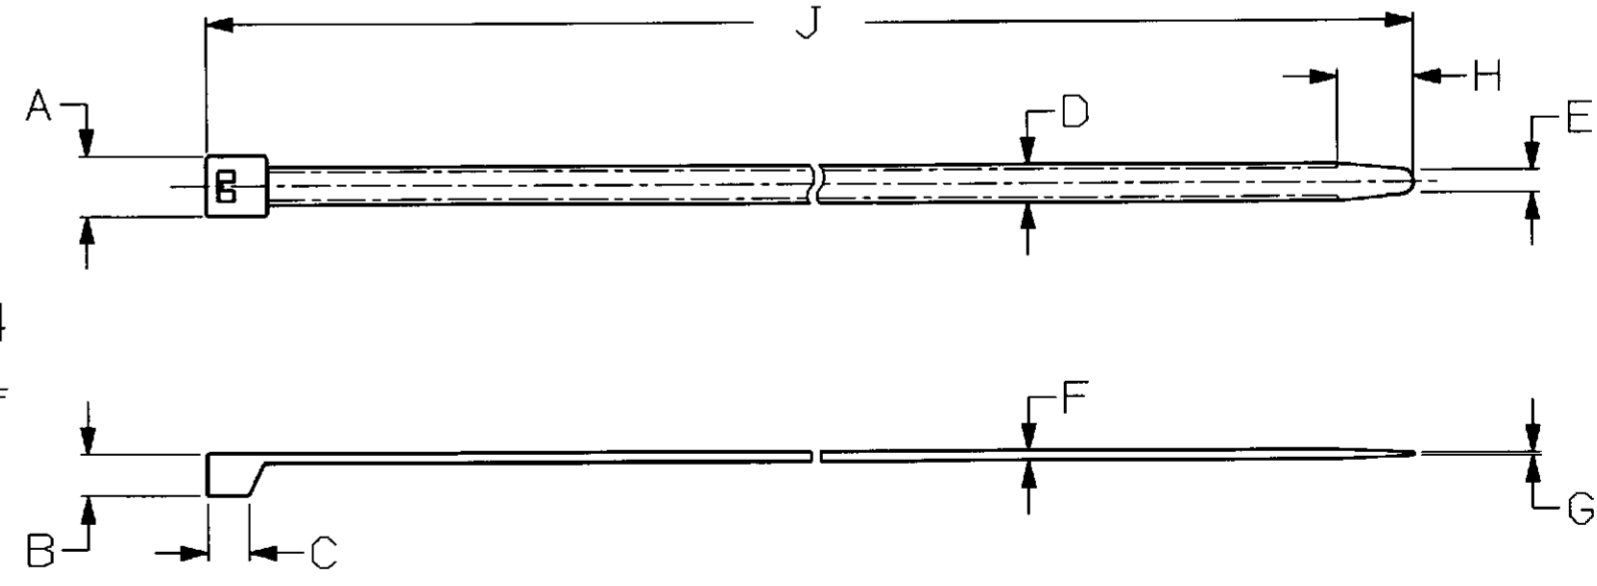

Fig-4
☒-4

- △1 1-171353-1 : DYED BLACK
- △2 1-171353-2 : UL94V-0
- △4 OBSOLETE PARTS: OBSOLETE CIS STREAMLINING PER D.RENAUD/D.SINISI
- △1 1-171353-1は 黒色に染色。
- △2 1-171353-2は 難燃性 UL-94V-0。

THIS DRAWING IS A CONTROLLED DOCUMENT FOR AMP INCORPORATED. IT IS SUBJECT TO CHANGE AND THE CONTROLLING ENGINEERING ORGANIZATION SHOULD BE CONTACTED FOR THE LATEST REVISION.		CHK A. Yamaguchi 30 MAR 98	INSULATION DIA 絶縁外径
DIMENSIONS 単位 純 mm		TOLERANCES UNLESS OTHERWISE SPECIFIED 一般公差 ±0.4	AMP 日本エーエムピー株式会社 Kawasaki, Japan
MATERIAL 材料 66 ナイロン	FINISH 仕上	NAME 名称 SK バインダー ケーブル タイ SK BINDER CABLE TIE	RESTRICTED TO ---
CUSTOMER DRAWING		SIZE A2	CAGE CODE 00779
		DRAWING NO. 171353	SCALE 1:1
		SHEET OF	REV M1