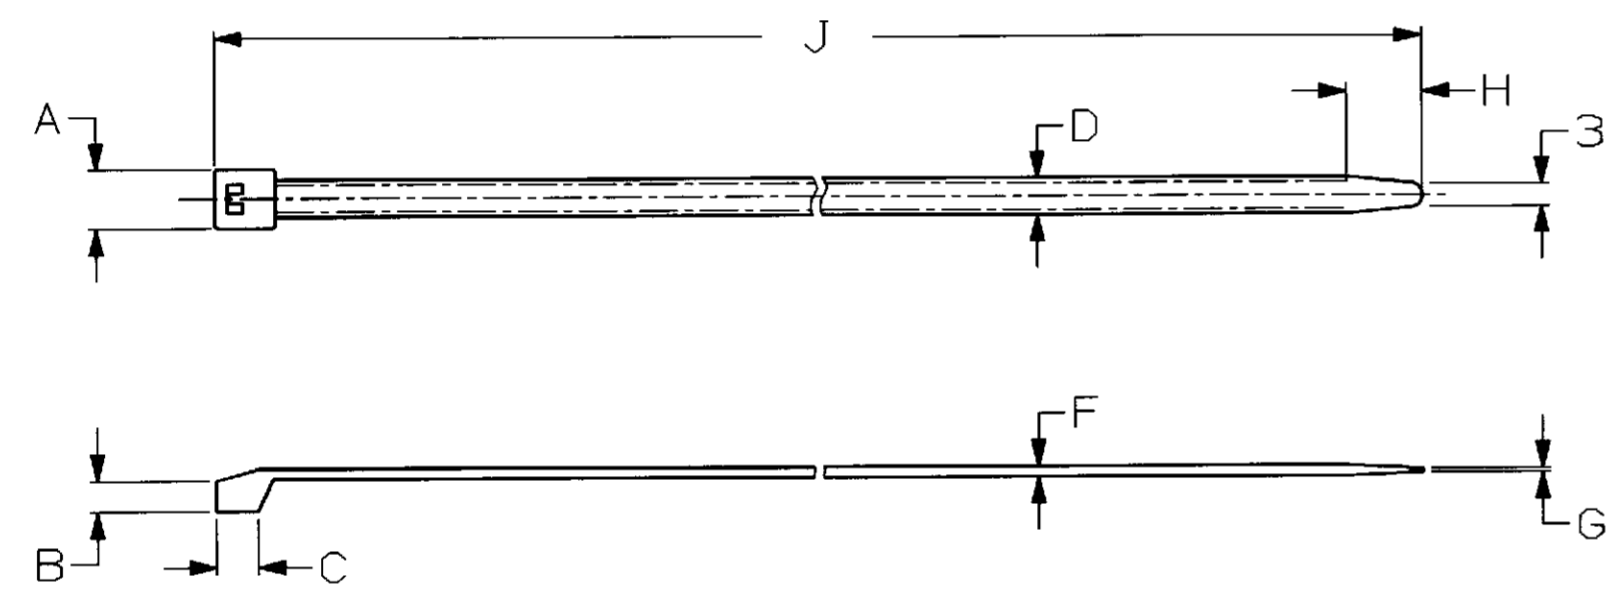

REVOLUTIONS		変更	ECN	DATE	DWN	APVD
J						
P	LTR	DESCRIPTION	ECN	DATE	DWN	APVD
	M	REDRAWN W/CHANGE	FJ00-0601-98	30 MAR 98	AY	AB
	M1	ECO-10-000030		05 JAN 10	KK	AEG

AMP PARTS NUMBER 型番	DIA 束線径 mm	Fig 図	DIMENSION 寸法												
			A	B	C	D	E	F	G	H	J	K	L	M	
1	171353-1	1~21	3	4.4	4.1	4.3	2.5	1.5	1.15	0.7	5.0	100.0	19.0	82.0	75.0
2	171353-2	2~32	2	6.8	4.5	5.0	3.3	∅0.9	1.3	∅0.9	∅2.5	154.0	—	—	—
3	171353-3	3~37	4	6.0	5.0	5.0	3.4	2.4	1.2	0.4	7.0	145.0	—	—	—
4	171353-4	3~44	2	7.5	5.8	5.8	4.0	∅1.0	1.2	∅1.0	∅2.8	186.0	—	—	—
5	171353-5	3~50	1	7.0	4.0	5.5	4.0	2.0	1.15	0.3	7.0	185.0	—	—	—
6	171353-6	3~50	1	7.6	5.5	5.5	4.5	3.0	1.3	0.4	10.0	185.0	—	—	—
7	171353-7	10~100	4	8.0	5.5	5.5	5.0	3.0	1.3	0.4	12.0	365.0	—	—	—
8	~~171353-8~~	10~100	4	11.8	7.3	7.0	7.8	5.0	2.0	0.6	10.0	365.0	—	—	—
9	~~171353-9~~	3~50	4	7.6	5.5	5.5	4.5	3.0	1.3	0.4	10.0	185.0	—	—	—
10	1-171353-1	1~21	3	4.4	4.1	4.3	2.5	1.5	1.15	0.7	5.0	100.0	19.0	82.0	75.0
11	1-171353-2	1~21	3	4.4	4.1	4.3	2.5	1.5	1.15	0.7	5.0	100.0	19.0	82.0	75.0
12	1-171353-3	1.6~19	3	4.8	4.0	4.4	2.5	—	1.2	—	—	101.5	—	—	—

△4 OBSOLETE

Fig-1
☒-1