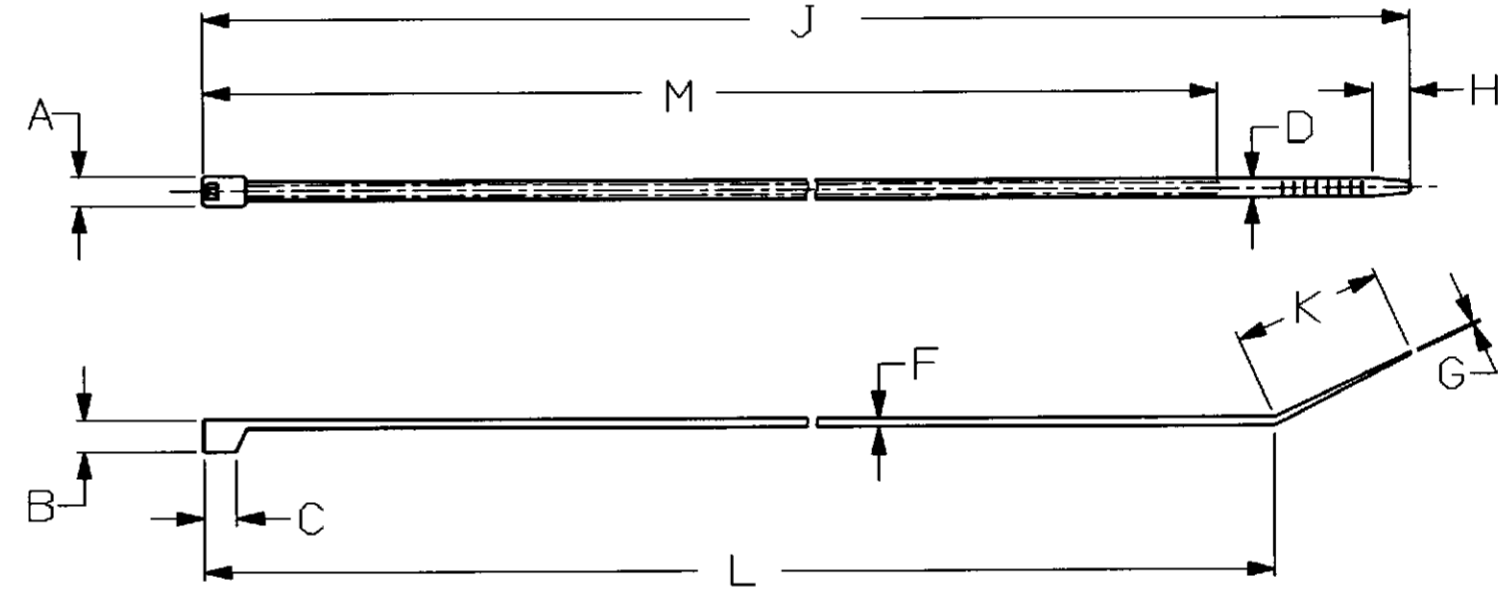

REVOLUTIONS		変更	ECN	DATE	DWN	APVD
J						
P	LTR	DESCRIPTION	ECN	DATE	DWN	APVD
	M	REDRAWN W/CHANGE	FJ00-0601-98	30 MAR 98	AY	AB
	M1	ECO-10-000030		05 JAN 10	KK	AEG

AMP PARTS NUMBER 型番	DIA 束線径 mm	Fig 図	DIMENSION 寸法												
			A	B	C	D	E	F	G	H	J	K	L	M	
1	171353-1	1~21	3	4.4	4.1	4.3	2.5	1.5	1.15	0.7	5.0	100.0	19.0	82.0	75.0
2	171353-2	2~32	2	6.8	4.5	5.0	3.3	∅0.9	1.3	∅0.9	∅2.5	154.0	—	—	—
3	171353-3	3~37	4	6.0	5.0	5.0	3.4	2.4	1.2	0.4	7.0	145.0	—	—	—
4	171353-4	3~44	2	7.5	5.8	5.8	4.0	∅1.0	1.2	∅1.0	∅2.8	186.0	—	—	—
5	171353-5	3~50	1	7.0	4.0	5.5	4.0	2.0	1.15	0.3	7.0	185.0	—	—	—
6	171353-6	3~50	1	7.6	5.5	5.5	4.5	3.0	1.3	0.4	10.0	185.0	—	—	—
7	171353-7	10~100	4	8.0	5.5	5.5	5.0	3.0	1.3	0.4	12.0	365.0	—	—	—
8	~~171353-8~~	10~100	4	11.8	7.3	7.0	7.8	5.0	2.0	0.6	10.0	365.0	—	—	—
9	~~171353-9~~	3~50	4	7.6	5.5	5.5	4.5	3.0	1.3	0.4	10.0	185.0	—	—	—
10	1-171353-1	1~21	3	4.4	4.1	4.3	2.5	1.5	1.15	0.7	5.0	100.0	19.0	82.0	75.0
11	1-171353-2	1~21	3	4.4	4.1	4.3	2.5	1.5	1.15	0.7	5.0	100.0	19.0	82.0	75.0
12	1-171353-3	1.6~19	3	4.8	4.0	4.4	2.5	—	1.2	—	—	101.5	—	—	—

△4 OBSOLETE

Fig-3
☒-3

- △1 1-171353-1 : DYED BLACK
- △2 1-171353-2 : UL94V-0
- △4 OBSOLETE PARTS: OBSOLETE CIS STREAMLINING PER D.RENAUD/D.SINISI
- △1 1-171353-1は 黒色に染色。
- △2 1-171353-2は 難燃性 UL-94V-0。

THIS DRAWING IS A CONTROLLED DOCUMENT FOR AMP INCORPORATED. IT IS SUBJECT TO CHANGE AND THE CONTROLLING ENGINEERING ORGANIZATION SHOULD BE CONTACTED FOR THE LATEST REVISION.		CHK A. Yamaguchi 30 MAR 98	INSULATION DIA 絶縁外径
DIMENSIONS 単位 純 mm		TOLERANCES UNLESS OTHERWISE SPECIFIED 一般公差 ±0.4	AMP 日本エーエムピー株式会社 Kawasaki, Japan
MATERIAL 材料 66 ナイロン	FINISH 仕上	NAME 名称 SK バインダー ケーブル タイ SK BINDER CABLE TIE	RESTRICTED TO ---
CUSTOMER DRAWING		SIZE A2	CAGE CODE 00779
		DRAWING NO. 171353	SCALE 1:1
		SHEET OF	REV M1