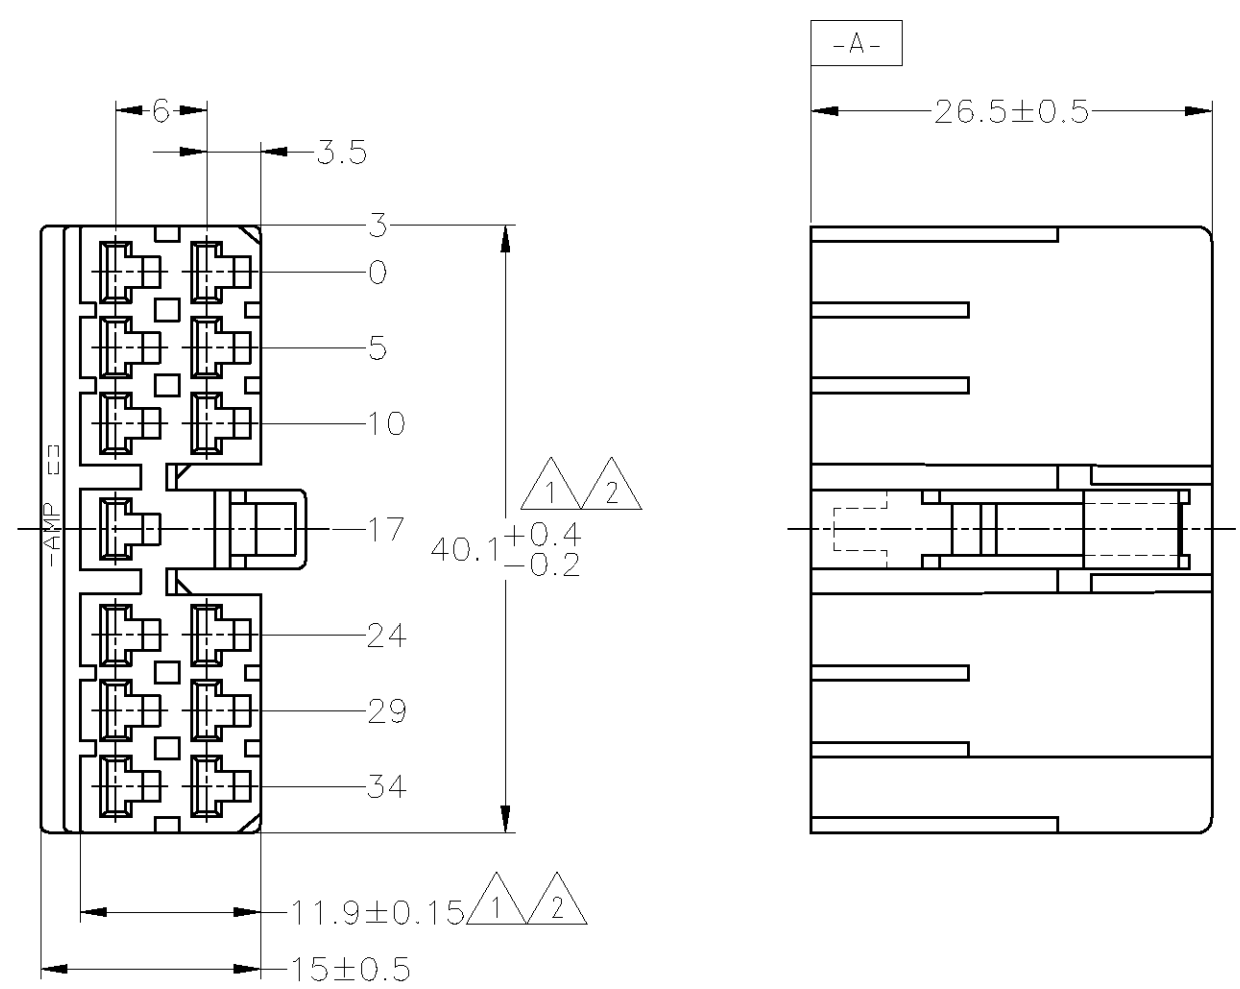

- ① -A- 面より2mmの範囲で測定。
 - ② 相手ハウジングと所定の機能を満たして嵌合できること。
 - 3. 適用リセプタクルコンタクト型番：170177, 170286
 - 4. 適用製品規格番号：108-5093, 108-5099
 - 5. 相手ハウジングとの嵌合力は29.4N (3Kg) 以下、但し、コンタクトは含まない。
- ① TO BE MEASURED WITHIN 2mm FROM -A-
 - ② IN COUPLING WITH THE PLUG HOUSING MATING SATISFIES FUNCTION.
 - 3. APPLIDE CONTACTPART NUMBER : 170177, 170286
 - 4. PRODUCT SPECIFICATION NUMBER : 108-5093, 108-5099
 - 5. IN COUPLING WITH THE PLUG HOUSING MATING FORCE 29.4N (3Kg) MAX. WITHOUT REC CONTACTS.

GENERAL TOLERANCE

10 ≥	: ±0.2
30 ≥ > 10	: ±0.25
100 ≥ > 30	: ±0.3
ANGLE : ±3°	

THIS DRAWING IS A CONTROLLED DOCUMENT.		DWN	T. SHINOHARA	30JUL09	Tyco Electronics Corporation Kawasaki, Japan	
DIMENSIONS: mm		CHK	K. BETSUI	30JUL09		
TOLERANCES UNLESS OTHERWISE SPECIFIED:		APVD	K. BETSUI	30JUL09	NAME	
0 PLC ± - 1 PLC ± - 2 PLC ± - 3 PLC ± - 4 PLC ± - ANGLES ± -		PRODUCT SPEC		MULTI-INTERLOCK CONNECTOR 13 POSITION PLUG HOUSING		
MATERIAL		APPLICATION SPEC		SIZE		
66 NYLON		FINISH		CAGE CODE		RESTRICTED TO
		WEIGHT		DRAWING NO		
		CUSTOMER DRAWING		A3 00779 C-171358		
		SCALE		SHEET		REV
		2:1		1 OF 1		F